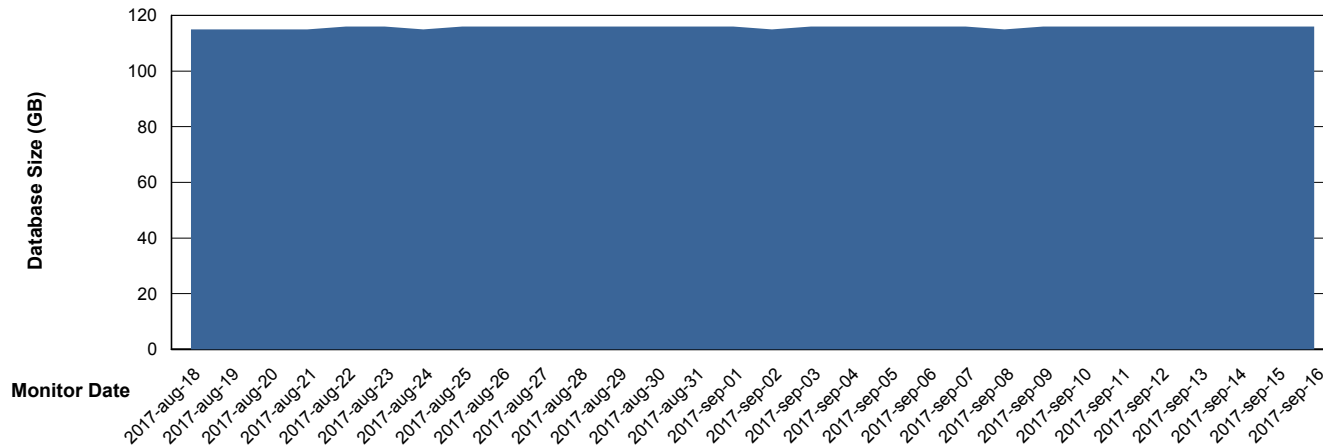

Weekly SLA Customer Report

Customer CLO Production
Database ID 38

DATABASE SIZE CLODB_Production

Database growth over last month

DATABASE SIZE CLODB_Test

Database growth over last month

Weekly SLA Customer Report