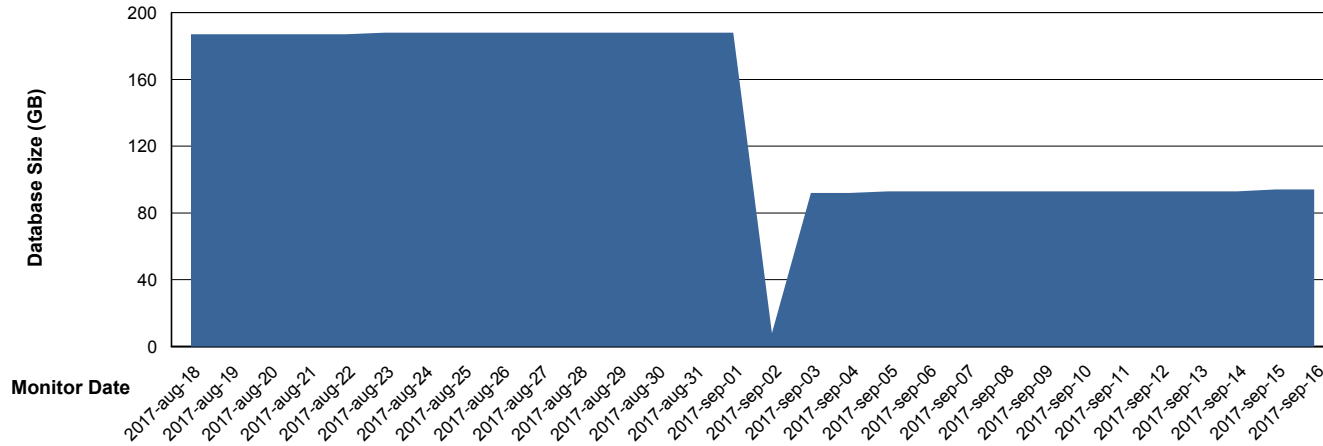

DATABASE SIZE CLODB_Production

Database growth over last month