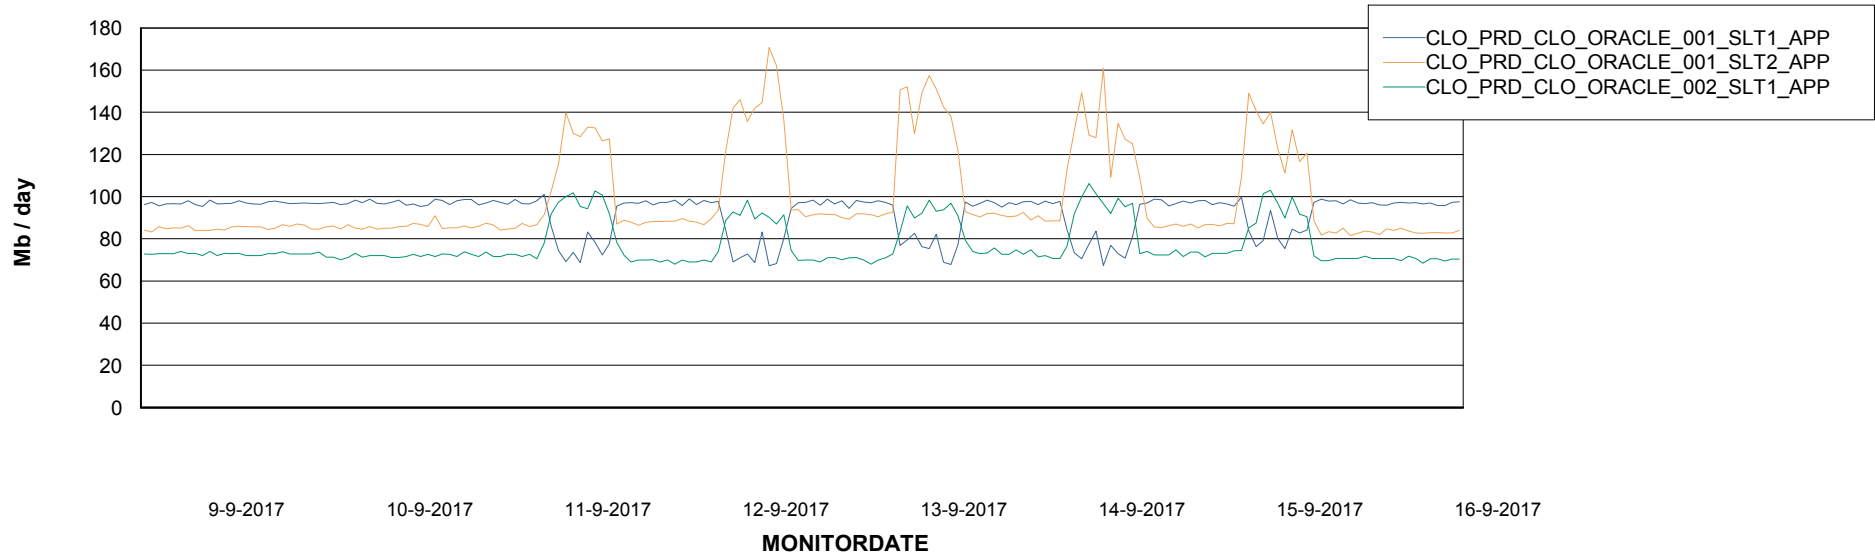

Standby Database Health CLO Production

Recovery lag for last 7 days

Weekly SLA Customer Report

Customer CLO Production
Database ID 38

ABSSolute Application Server Services

Avg memory used per ABS Server Service