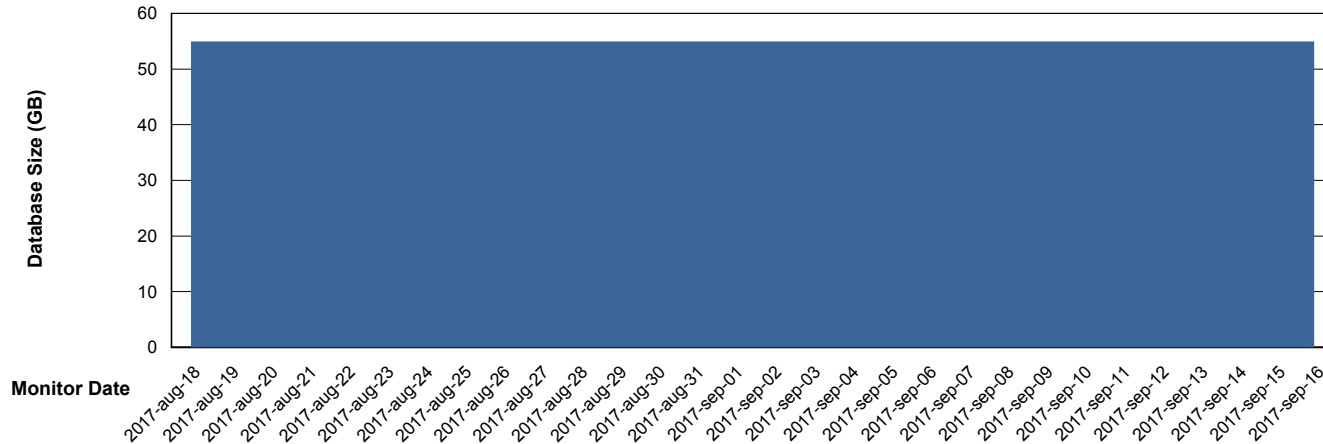

Database Performance CIWDB_Standby

DB Processes Max 150
DB Sessions Max 248

Weekly SLA Customer Report

Customer CIW Production
Database ID 45

DATABASE SIZE CIWDB_FutureLive

Database growth over last month

DATABASE SIZE CIWDB_FutureTest

Database growth over last month

Weekly SLA Customer Report

Customer CIW Production
Database ID 45

DATABASE SIZE CIWDB_Production

Database growth over last month

Weekly SLA Customer Report

Customer CIW Production
 Database ID 45