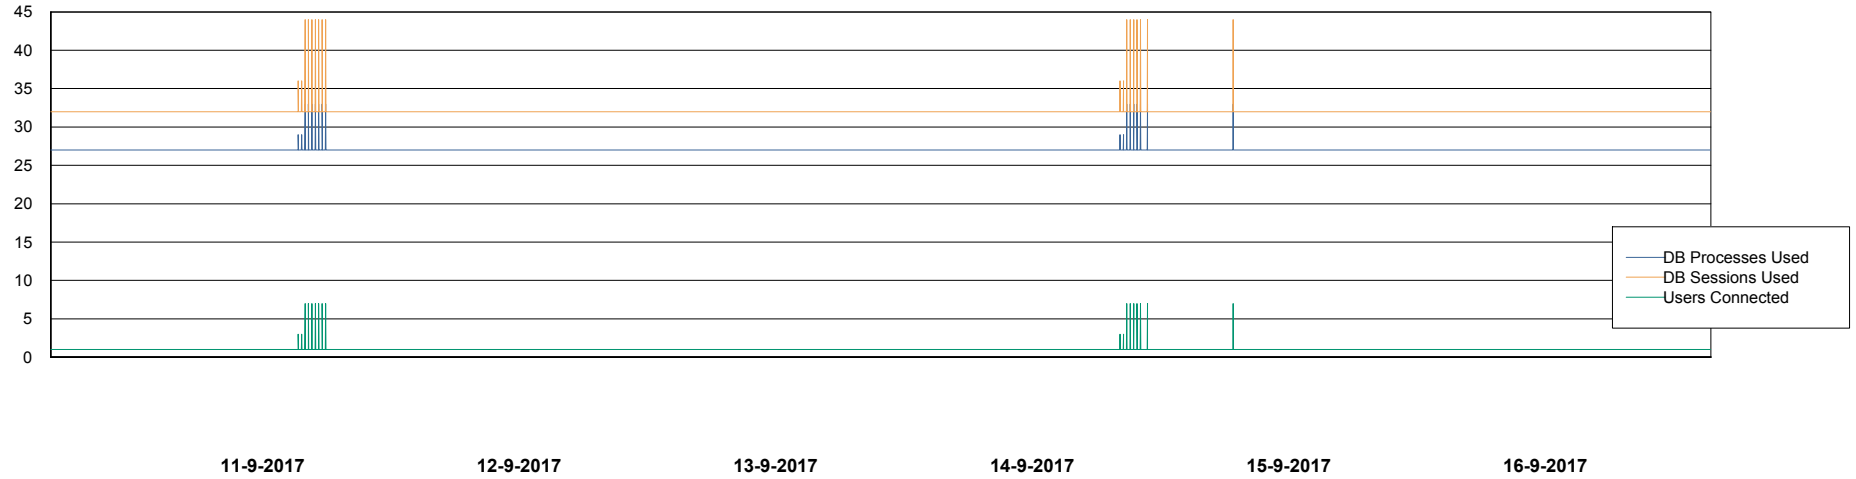

Weekly SLA Customer Report

Customer CIW Production
Database ID 45

Database Performance CIWDB_FutureLive

DB Processes Max 300
DB Sessions Max 472

Weekly SLA Customer Report

Customer CIW Production
Database ID 45

Database Performance CIWDB_FutureStandby

DB Processes Max 300
DB Sessions Max 472

Weekly SLA Customer Report

Customer CIW Production
Database ID 45

Database Performance CIWDB_FutureTest

DB Processes Max 300
DB Sessions Max 472