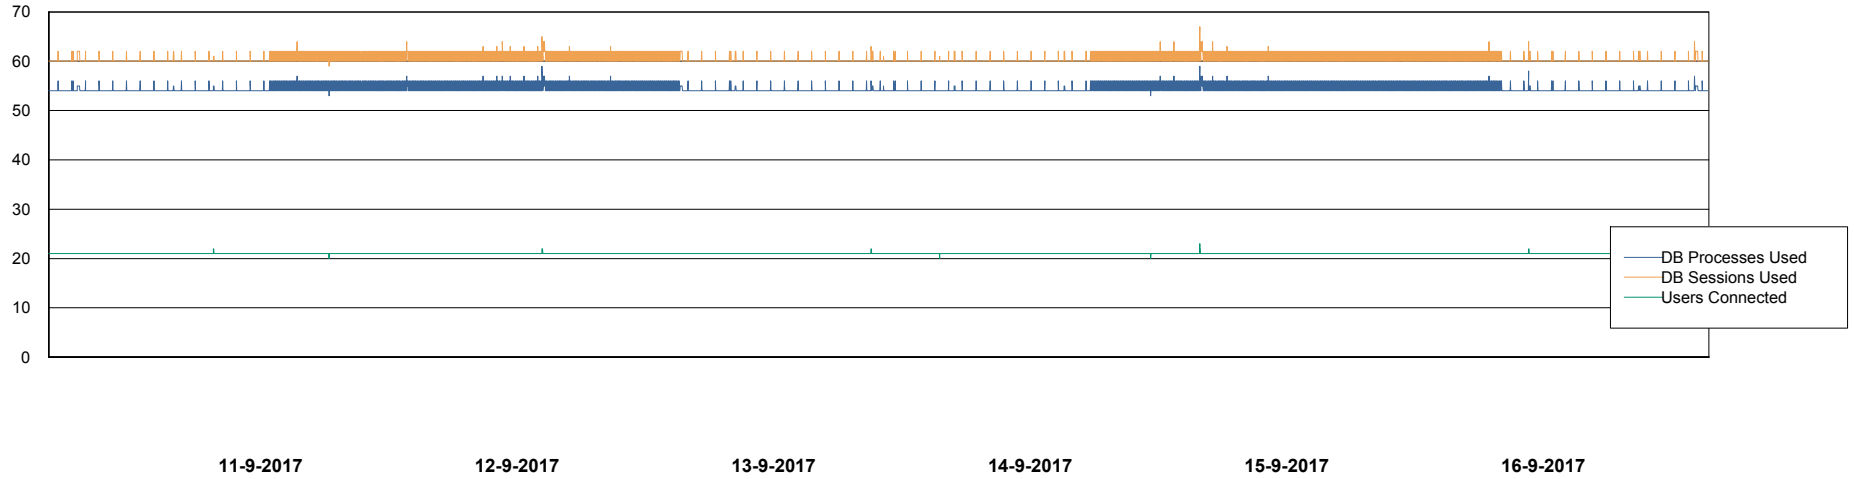

Database Performance CIWDB_FutureStandby

DB Processes Max 300
DB Sessions Max 472

Weekly SLA Customer Report

Customer CIW Production
Database ID 45

Database Performance CIWDB_FutureTest

DB Processes Max 300
DB Sessions Max 472