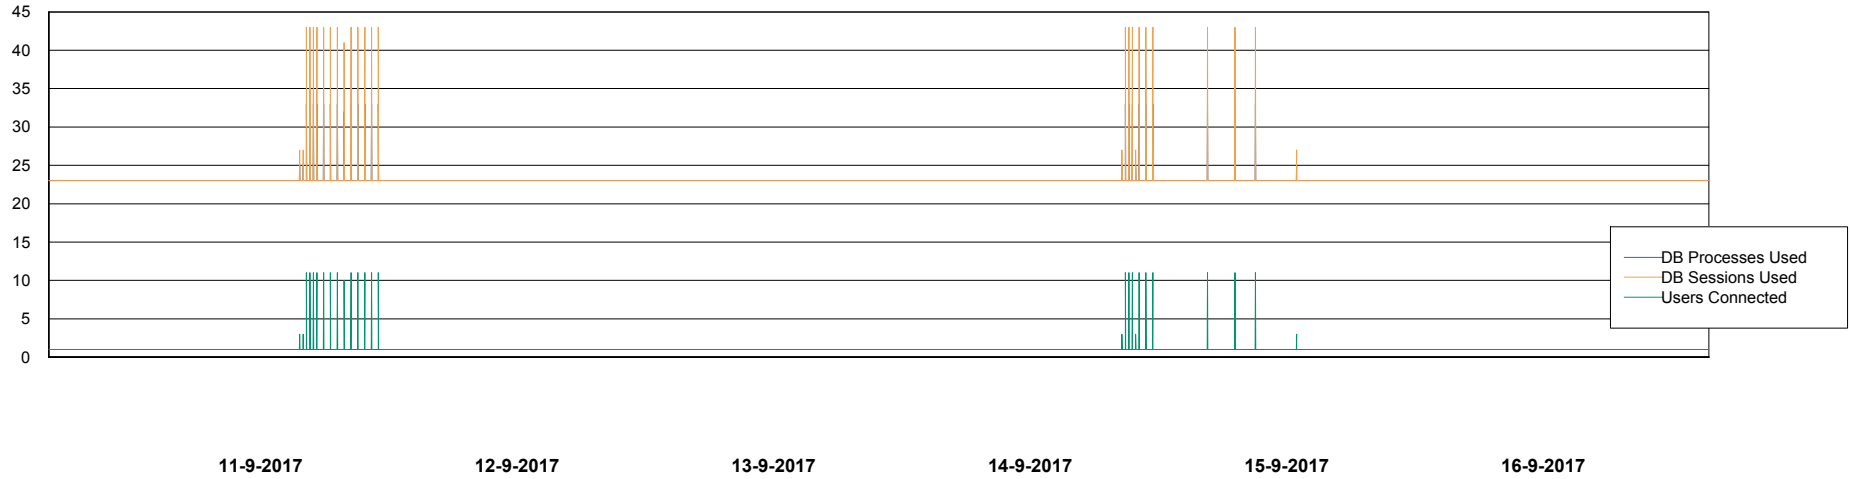

Weekly SLA Customer Report

Customer CIW Production
Database ID 45

Database Performance CIWDB_Production

DB Processes Max 150
DB Sessions Max 248

Weekly SLA Customer Report

Customer CIW Production
Database ID 45

Database Performance CIWDB_Standby

DB Processes Max 150
DB Sessions Max 248

Weekly SLA Customer Report

Customer CIW Production
Database ID 45

DATABASE SIZE CIWDB_FutureLive

Database growth over last month

DATABASE SIZE CIWDB_FutureTest