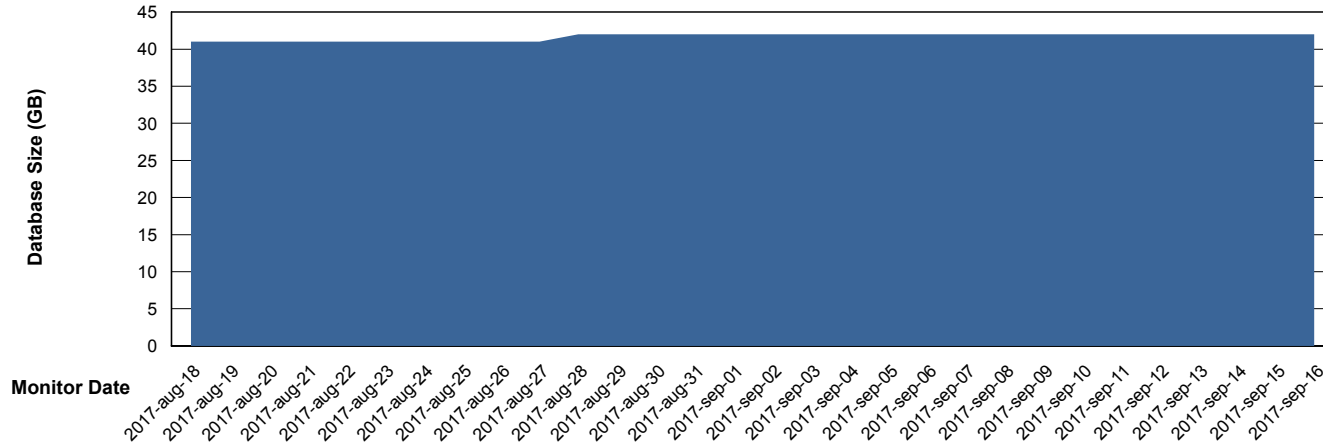

Database growth over last month

Weekly SLA Customer Report

Customer CIW Production
Database ID 45

DATABASE SIZE CIWDB_Production

Database growth over last month

Weekly SLA Customer Report

Customer CIW Production
 Database ID 45

Database Tablespace		CIWDB_FutureLive		
Date	Tablespace Name	Filesize (Gb)	Usedsize (Gb)	Percentage free
16-9-2017	ABSDATA	28	24	14
	INDX	4	3	25
15-9-2017	ABSDATA	28	24	14
	INDX	4	3	25
14-9-2017	ABSDATA	28	24	14
	INDX	4	3	25
13-9-2017	ABSDATA	28	24	14
	INDX	4	3	25
12-9-2017	ABSDATA	28	24	14
	INDX	4	3	25
11-9-2017	ABSDATA	28	24	14
	INDX	4	3	25
10-9-2017	ABSDATA	28	24	14
	INDX	4	3	25