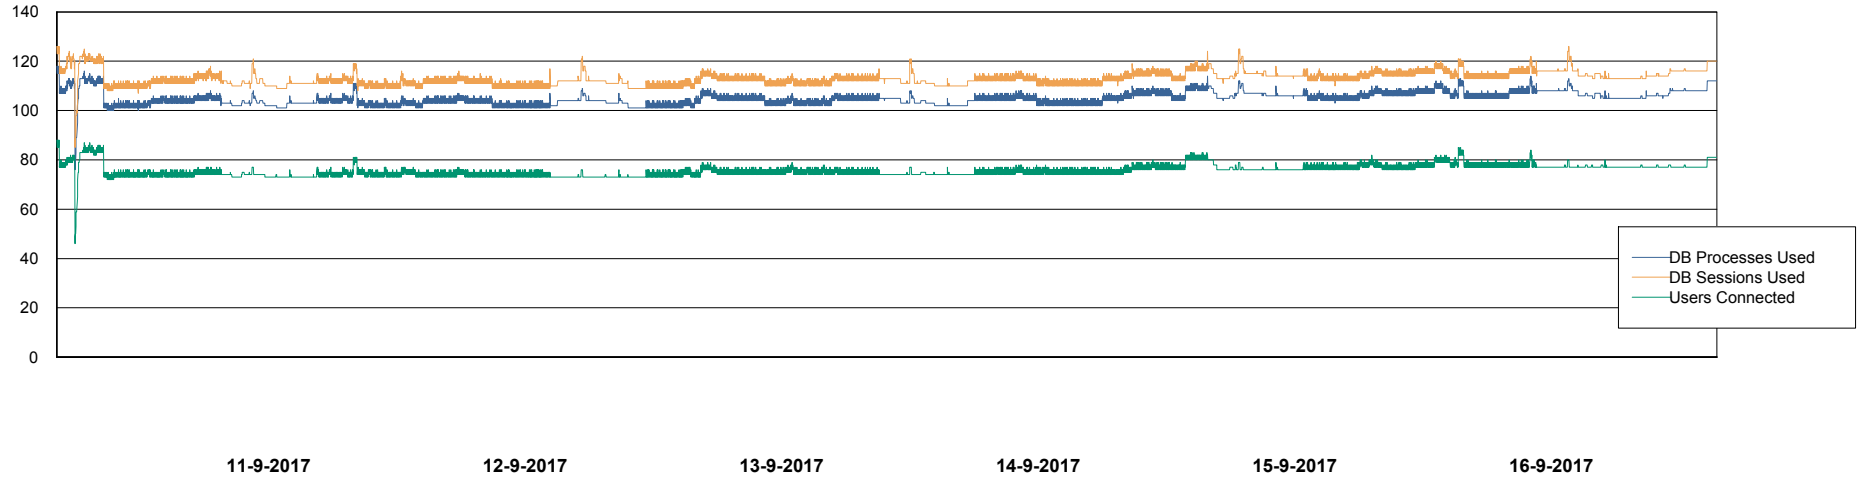

Database Performance CIWDB_Production

DB Processes Max 150
DB Sessions Max 248