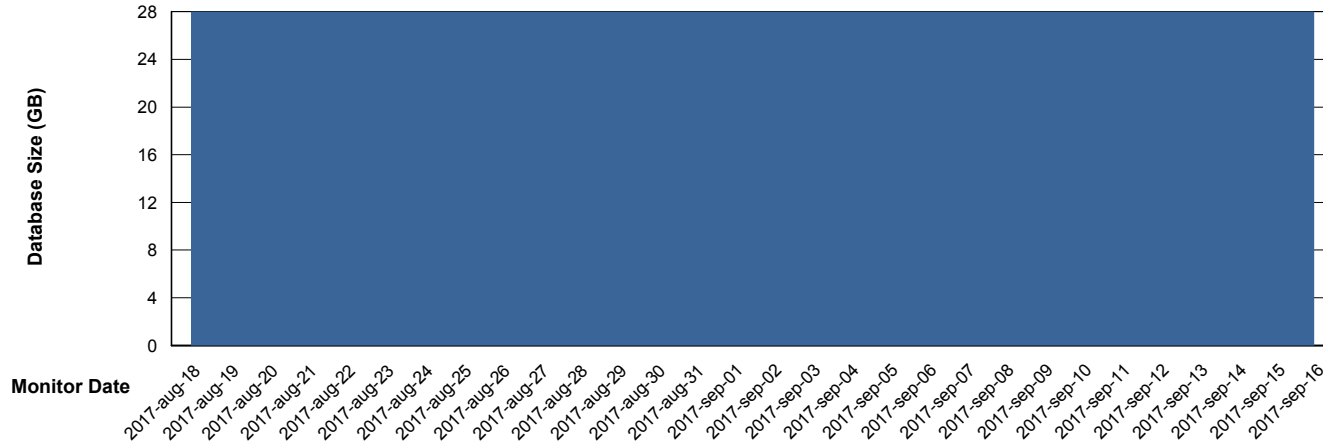

Database Performance CIWDB_Standby

DB Processes Max 150
DB Sessions Max 248

Weekly SLA Customer Report

Customer CIW Production
Database ID 45

DATABASE SIZE CIWDB_FutureLive

Database growth over last month

DATABASE SIZE CIWDB_FutureTest

Database growth over last month

Weekly SLA Customer Report

Customer CIW Production
Database ID 45

DATABASE SIZE CIWDB_Production

Database growth over last month

Weekly SLA Customer Report

Customer CIW Production
 Database ID 45