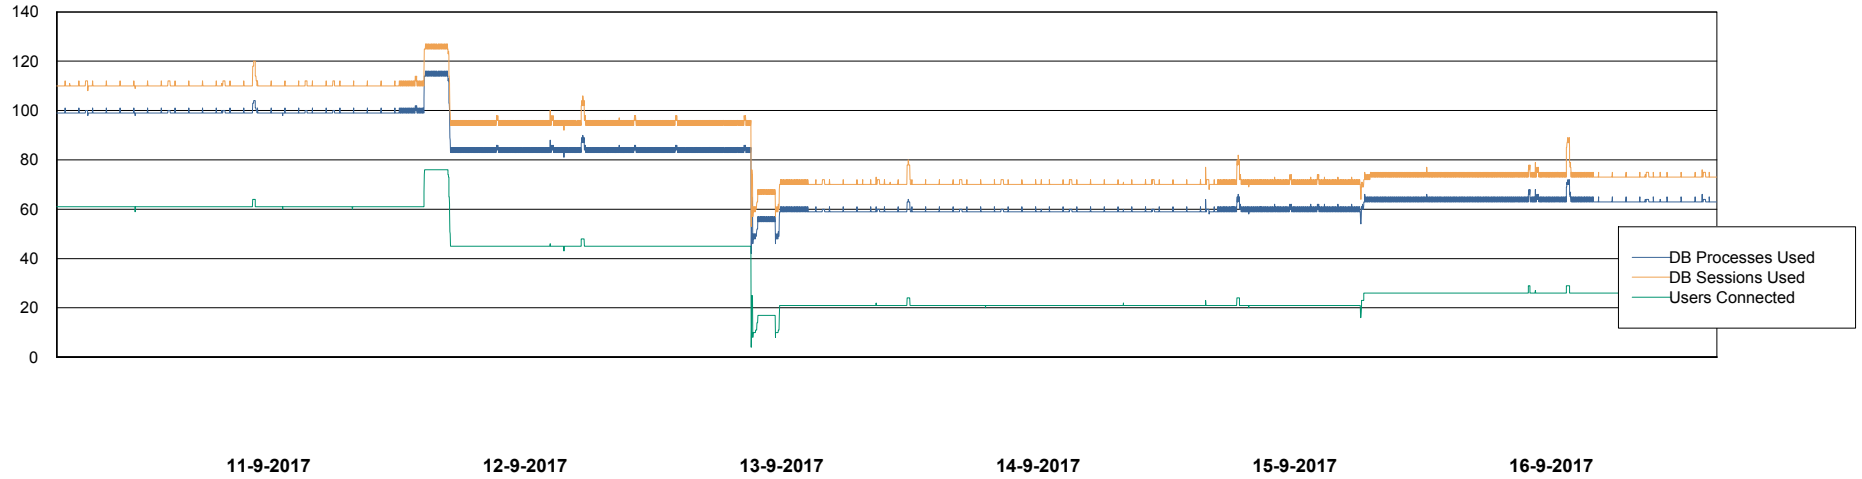

Harddisk Usage CIW_PRD_ORACLE2

	Free disk space on c: (%)	Total disk space on c: (Gb)	Free disk space on d: (%)	Total disk space on d: (Gb)	Free disk space on e: (%)	Total disk space on e: (Gb)
16-9-2017	57	555	98	558	58	558
15-9-2017	57	555	98	558	58	558
14-9-2017	57	555	98	558	58	558
13-9-2017	57	555	98	558	59	558
12-9-2017	58	555	98	558	59	558
11-9-2017	58	555	98	558	59	558
10-9-2017	58	555	98	558	59	558

Weekly SLA Customer Report

Customer CIW Production
Database ID 45

Database Performance CIWDB_FutureLive

DB Processes Max 300
DB Sessions Max 472

Weekly SLA Customer Report

Customer CIW Production
Database ID 45