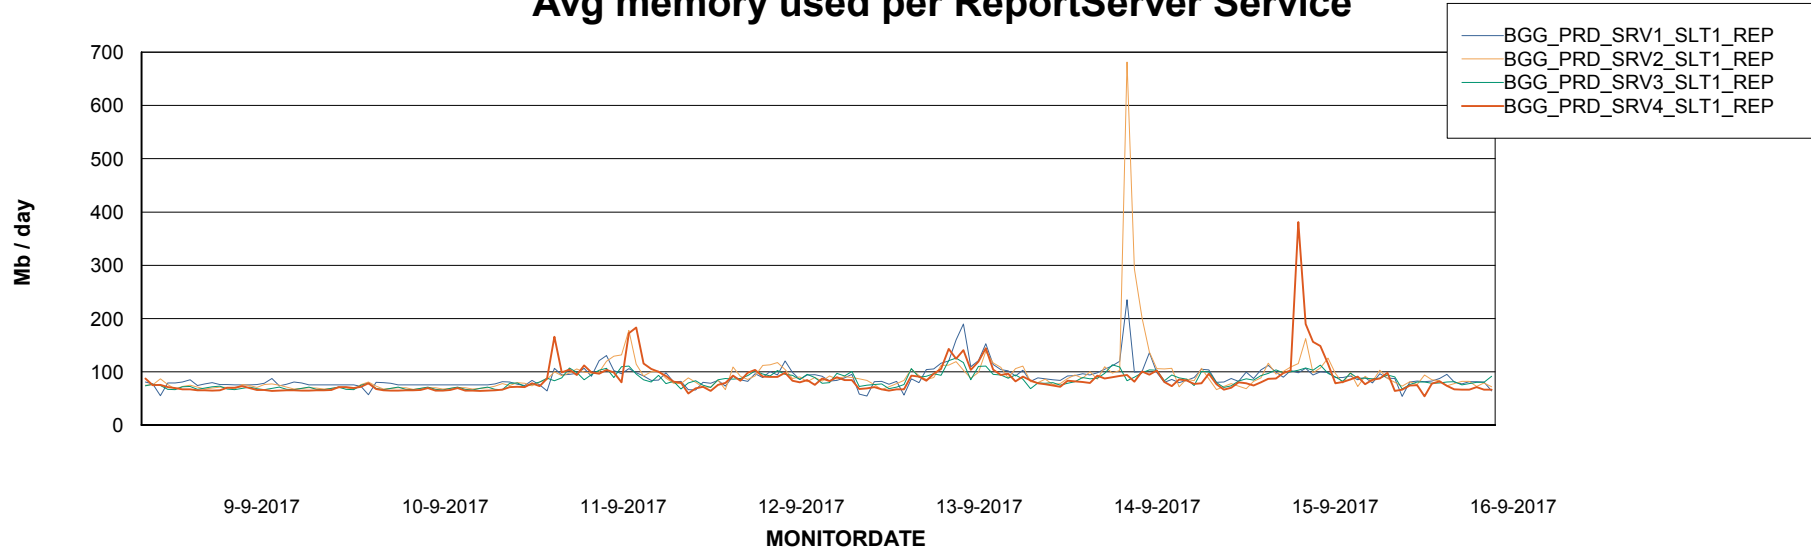

Avg users per day per ABS server

Weekly SLA Customer Report

Customer BGG_Production
Database ID 58

ABSSolute Application ReportServer Services

Avg memory used per ReportServer Service

Weekly SLA Customer Report