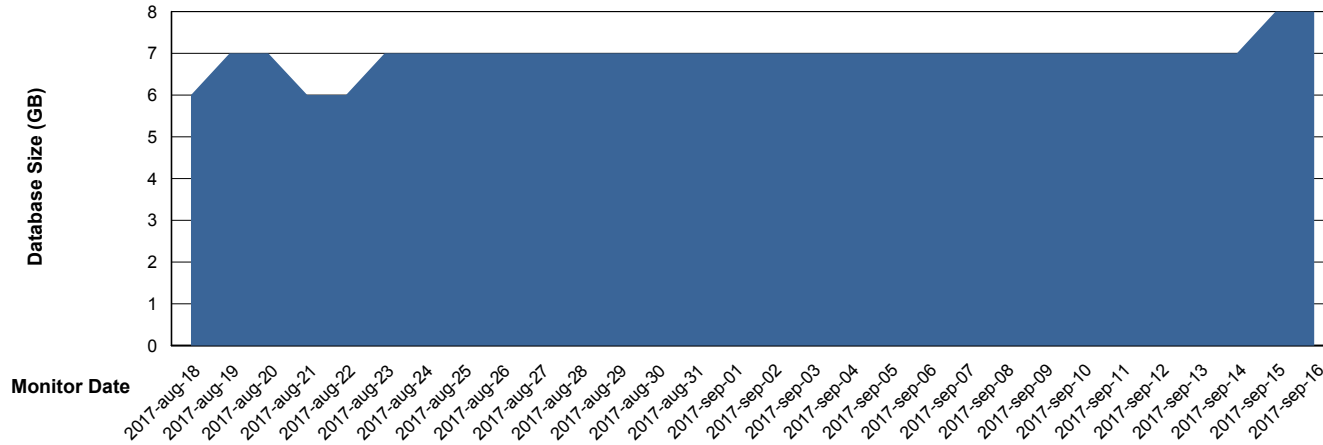

DB Processes Max 300
DB Sessions Max 474

Weekly SLA Customer Report

Customer BGG_Production
Database ID 58

Database Performance BGGDB_Standby

DB Processes Max 300
DB Sessions Max 474

Weekly SLA Customer Report

Customer BGG_Production
Database ID 58

DATABASE SIZE BGGDB_BI

Database growth over last month

DATABASE SIZE BGGDB_Production

Database growth over last month

Weekly SLA Customer Report

Customer BGG_Production
Database ID 58