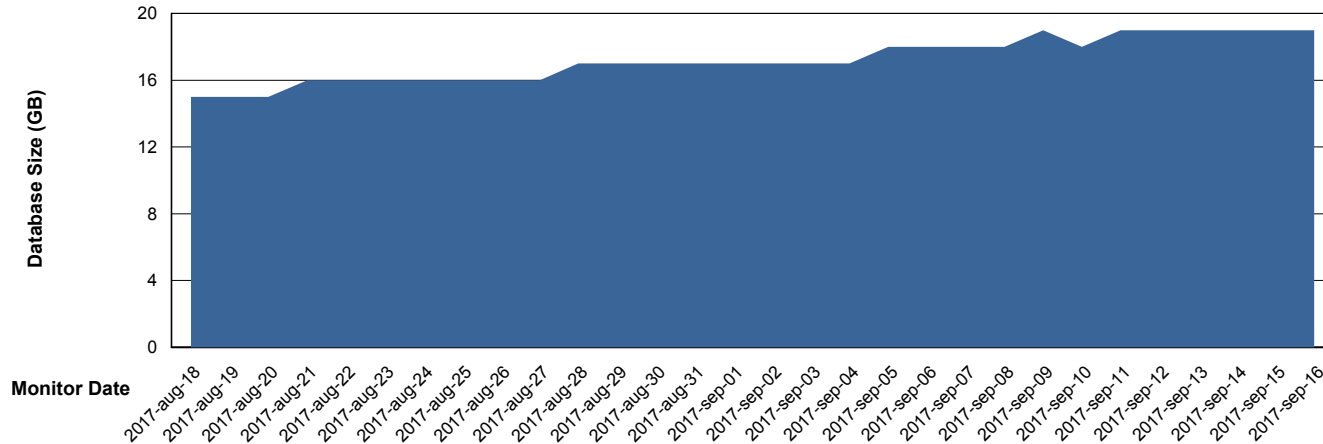

Customer BGG_Production
Database ID 58

DATABASE SIZE BGGDB_BI

Database growth over last month

DATABASE SIZE BGGDB_Production

Database growth over last month

Weekly SLA Customer Report

Customer BGG_Production
Database ID 58