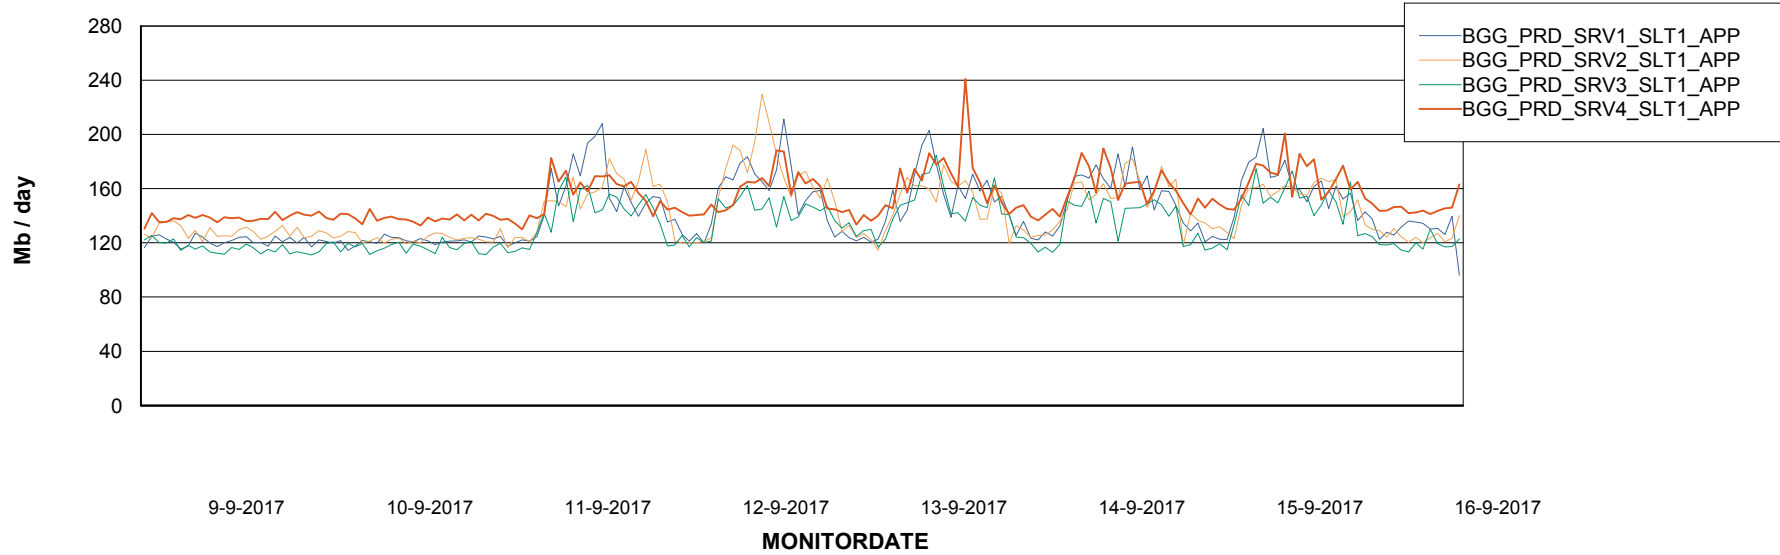

Standby Database Health BGG_Production

Recovery lag for last 7 days

Weekly SLA Customer Report

Customer BGG_Production
Database ID 58

ABSSolute Application Server Services

Avg memory used per ABS Server Service