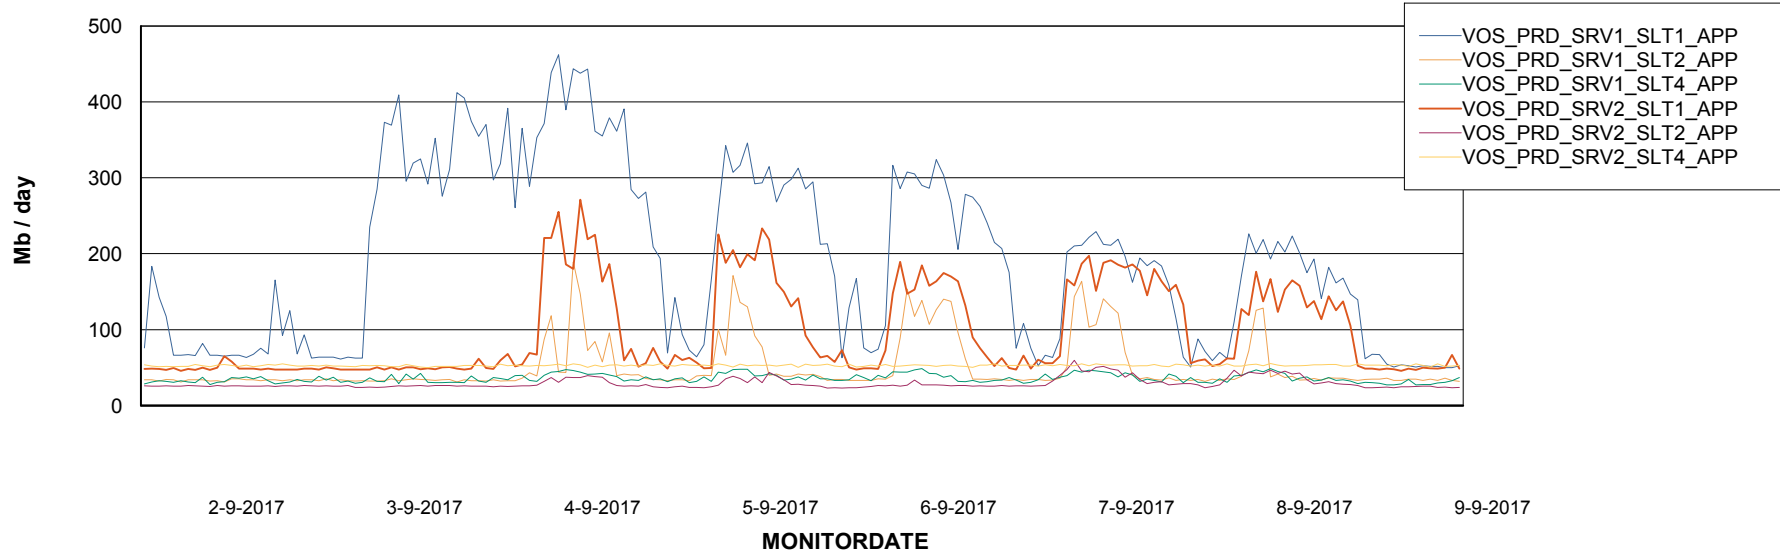

ABSSolute Application Server Services

Avg memory used per ABS Server Service