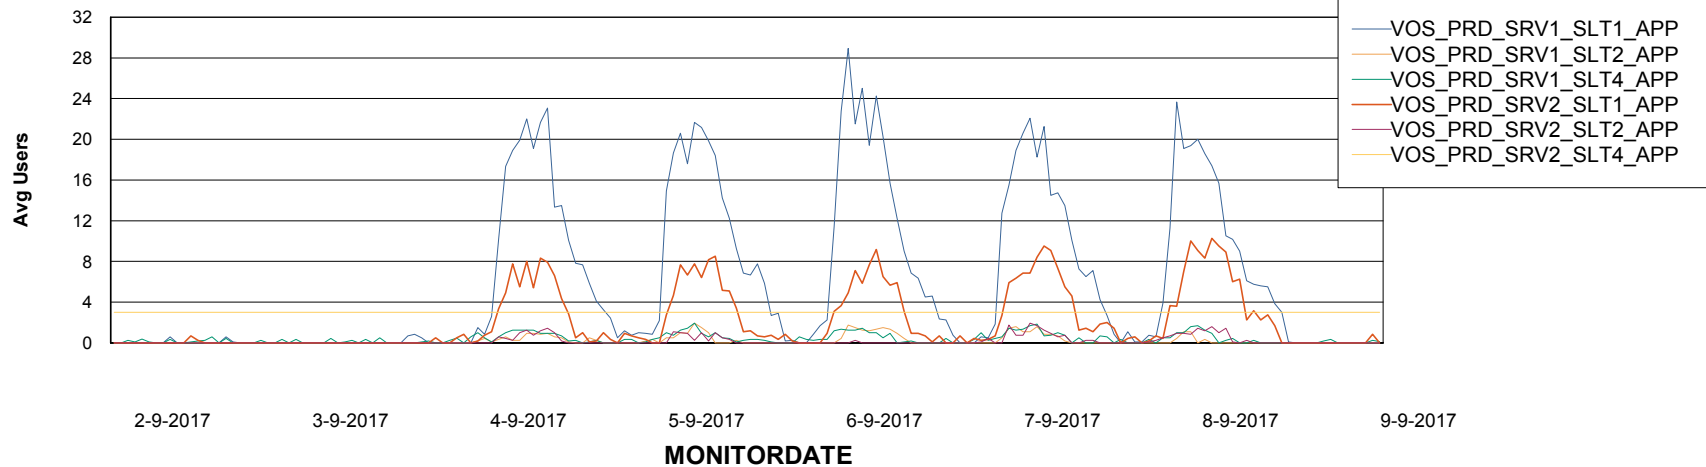

Weekly SLA Customer Report

Customer VOS_Production
Database ID 68

ABSSolute Application Server Services

Avg memory used per ABS Server Service

Avg users per day per ABS server

Weekly SLA Customer Report

Customer VOS_Production
Database ID 68