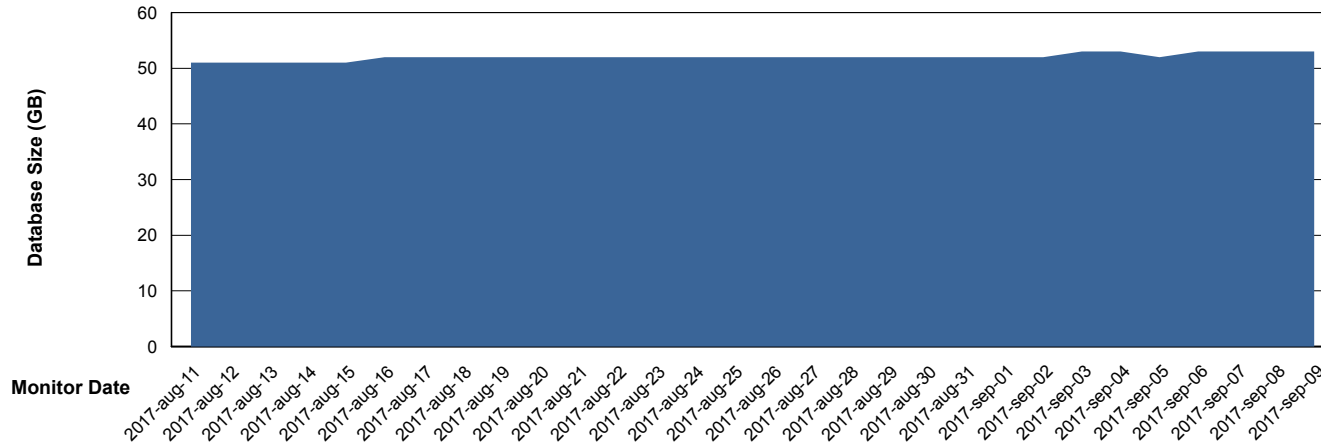

Database Performance VOSDB_Production

DB Processes Max 200
DB Sessions Max 322

Weekly SLA Customer Report

Customer VOS_Production
Database ID 68

DATABASE SIZE VOSBIDB_Production

Database growth over last month