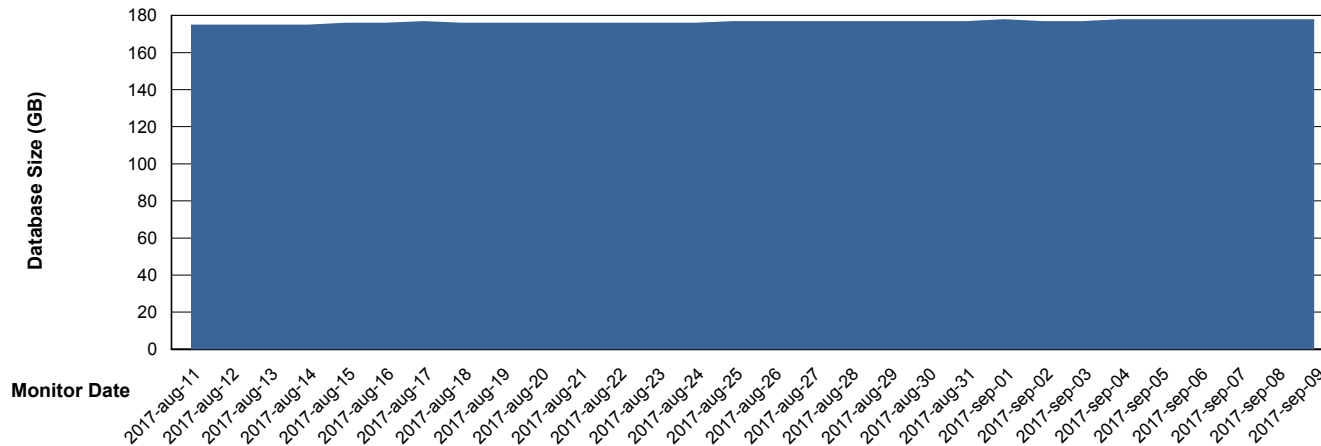

DATABASE SIZE VOSDB_Production

Database growth over last month