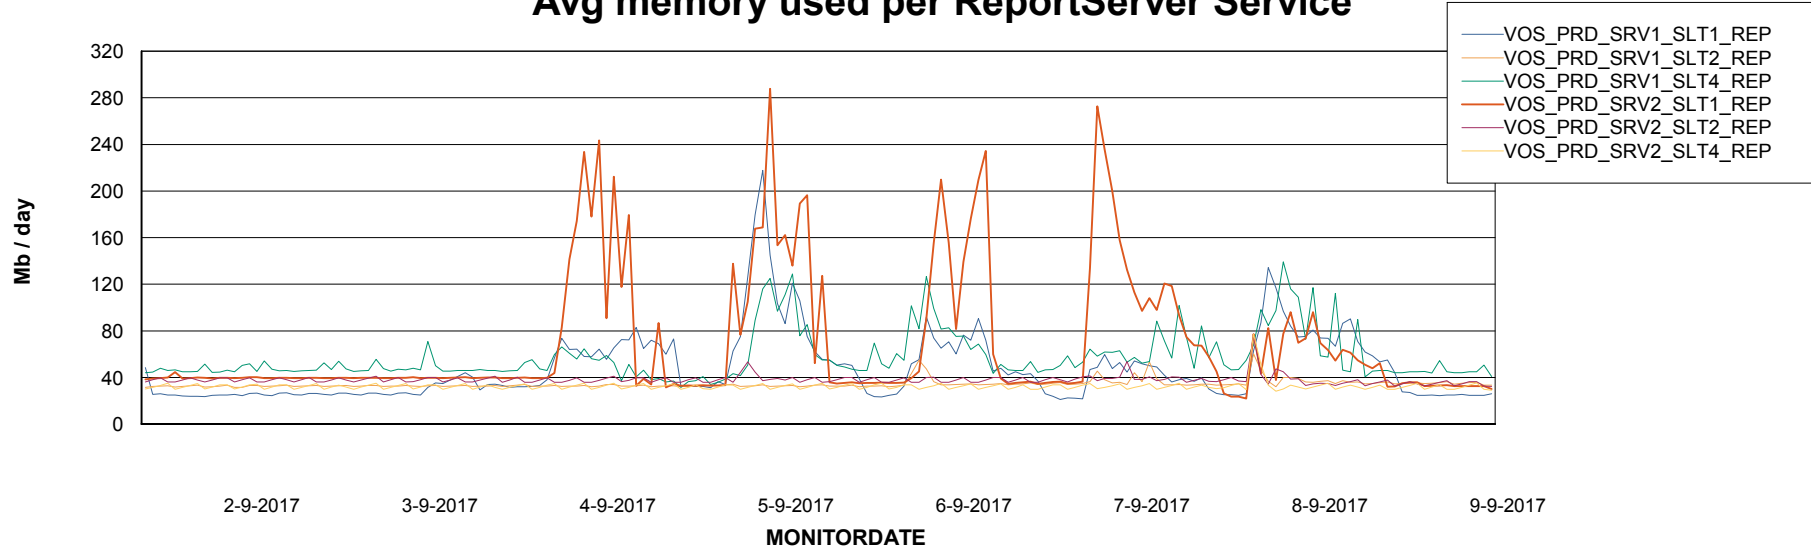

ABSSolute Application ReportServer Services

Avg memory used per ReportServer Service