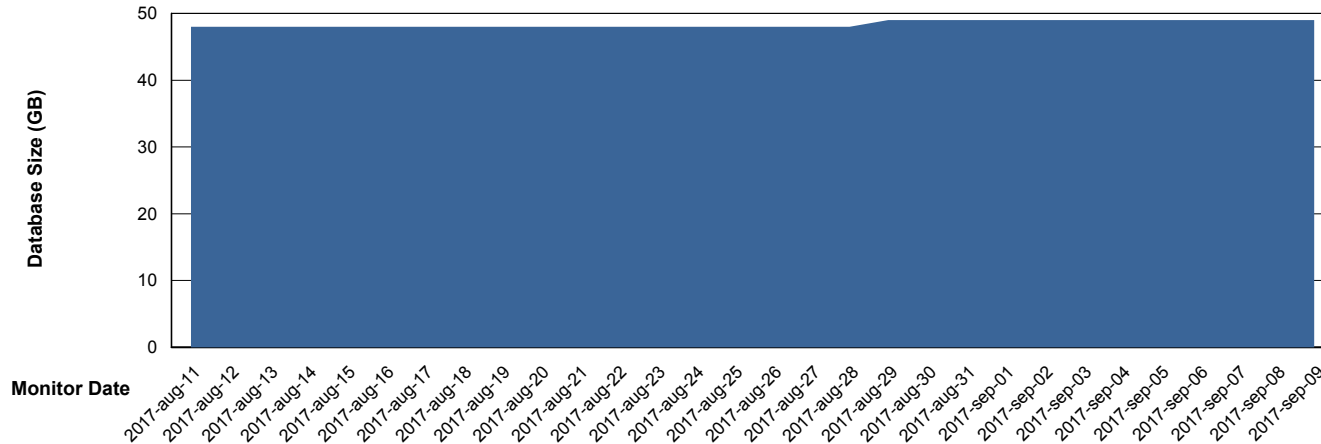

Weekly SLA Customer Report

Customer DFD Production
Database ID 39

DATABASE SIZE DFDDDB_Production

Database growth over last month

DATABASE SIZE DFDDDBI_Production

Database growth over last month

Weekly SLA Customer Report