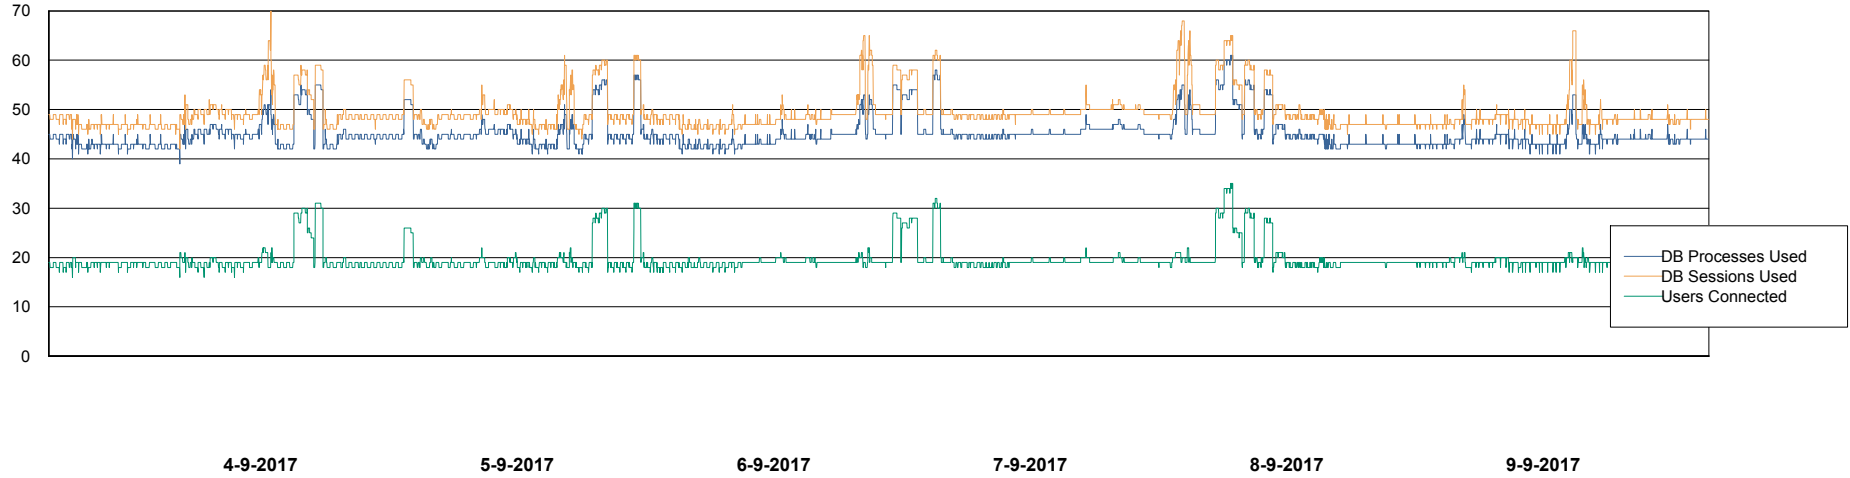

Database Performance DFDDDB_Standby

DB Processes Max 600
DB Sessions Max 928

Weekly SLA Customer Report

Customer DFD Production
Database ID 39

Database Performance DFDDDBI_Production

DB Processes Max 500
DB Sessions Max 772