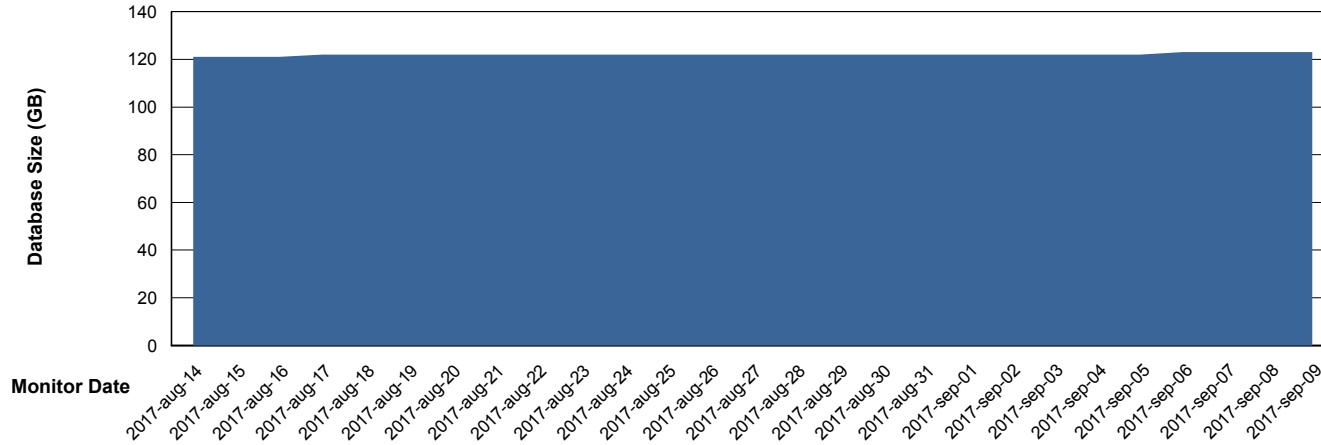

Database Performance DFDDDB_Standby

DB Processes Max 600
DB Sessions Max 928

Weekly SLA Customer Report

Customer DFD Production
Database ID 39

Database Performance DFDDDBI_Production

DB Processes Max 500
DB Sessions Max 772

Weekly SLA Customer Report

Customer DFD Production
Database ID 39

DATABASE SIZE DFDDDB_Production

Database growth over last month

DATABASE SIZE DFDDDBI_Production

Database growth over last month

Weekly SLA Customer Report