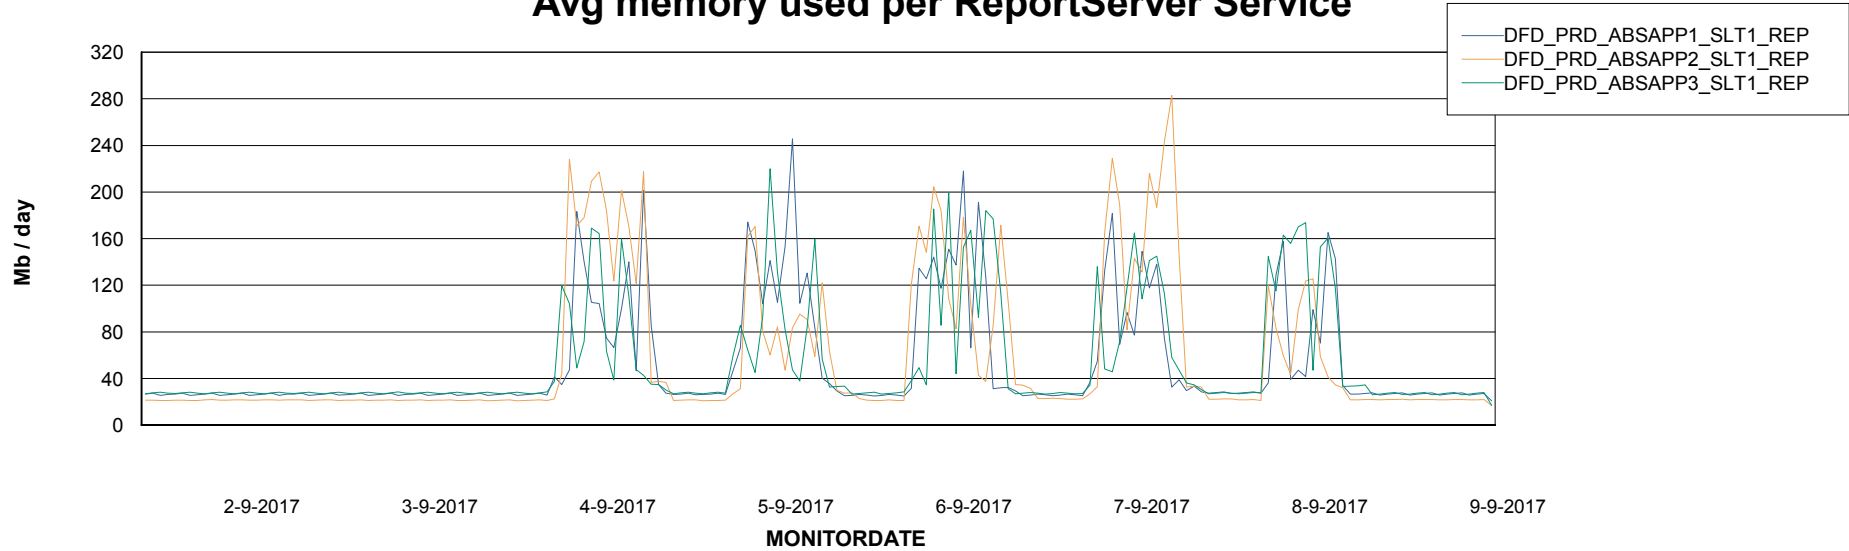

Avg users per day per ABS server

Weekly SLA Customer Report

Customer DFD Production
Database ID 39

ABSSolute Application ReportServer Services

Avg memory used per ReportServer Service

Disaster per ABS component