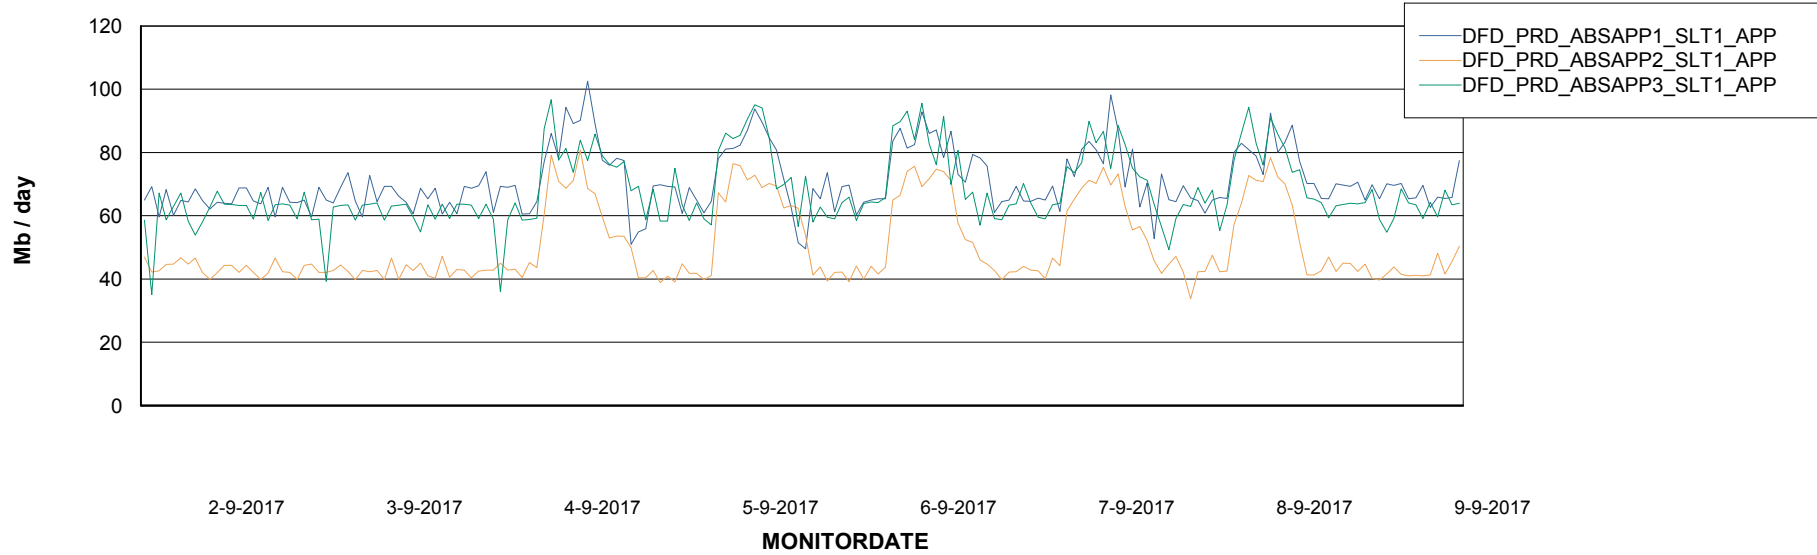

Standby Database Health DFD Production

Recovery lag for last 7 days

Weekly SLA Customer Report

Customer DFD Production
Database ID 39

ABSSolute Application Server Services

Avg memory used per ABS Server Service