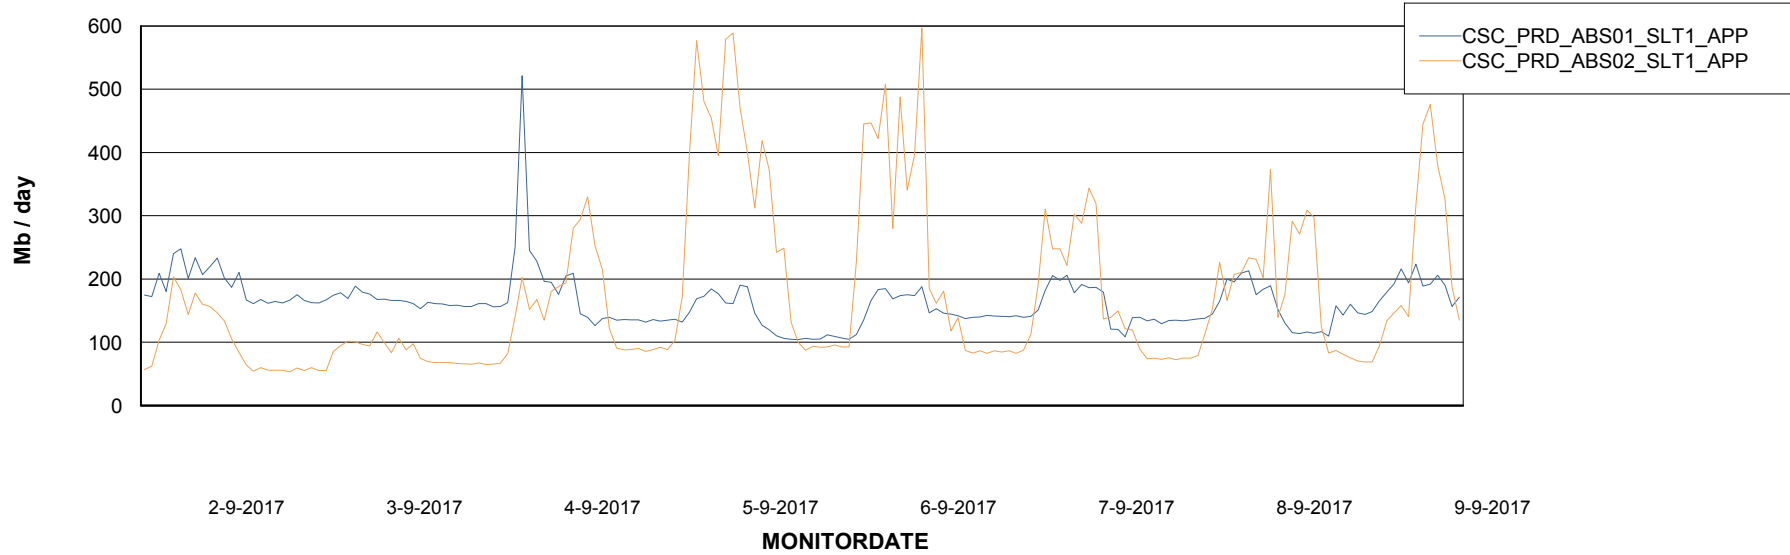

ABSSolute Application Server Services

Avg memory used per ABS Server Service