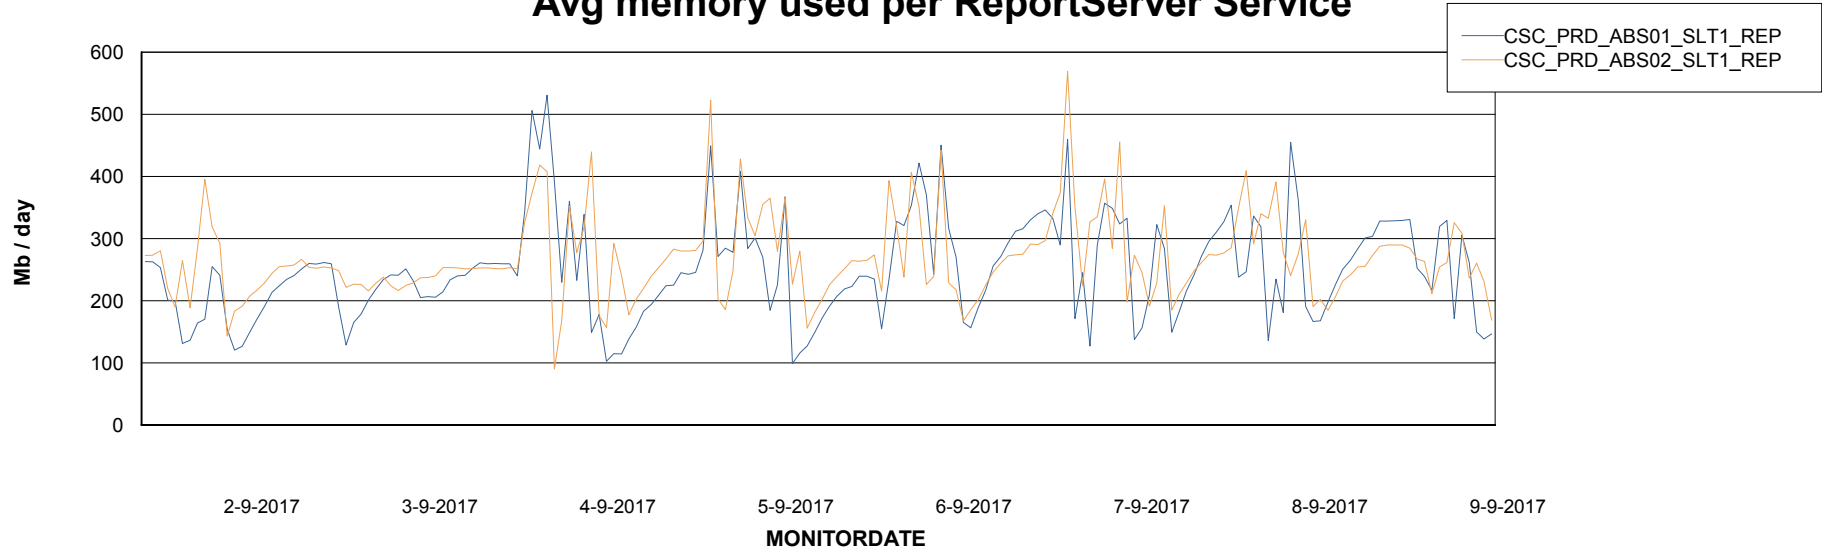

Avg memory used per ABS Server Service

Avg users per day per ABS server

Weekly SLA Customer Report

Customer CSC_Production
Database ID 50

ABSSolute Application ReportServer Services

Avg memory used per ReportServer Service