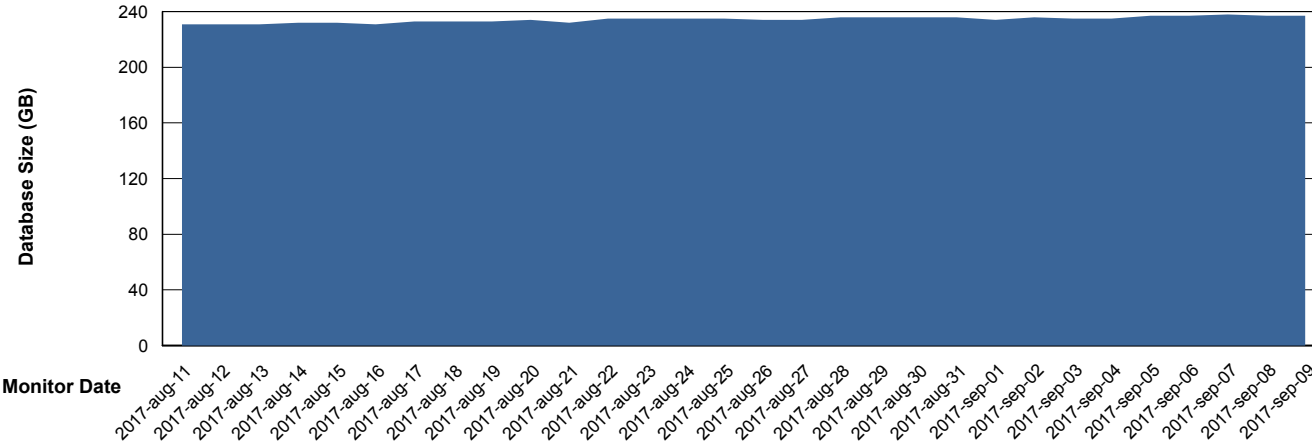

Database Performance CSCDB_Standby

DB Processes Max 500
DB Sessions Max 800

Weekly SLA Customer Report

Customer CSC_Production
 Database ID 50

DATABASE SIZE CSCDB_Primary

Database growth over last month

Database Tablespace CSCDB_Primary