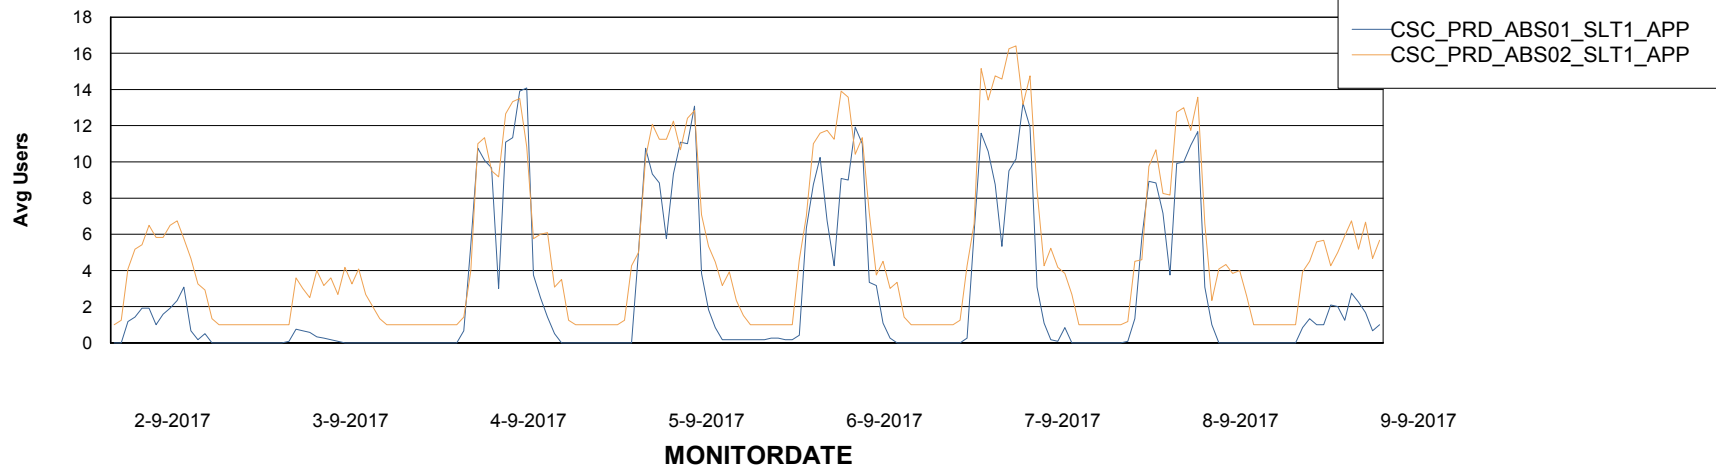

Avg users per day per ABS server