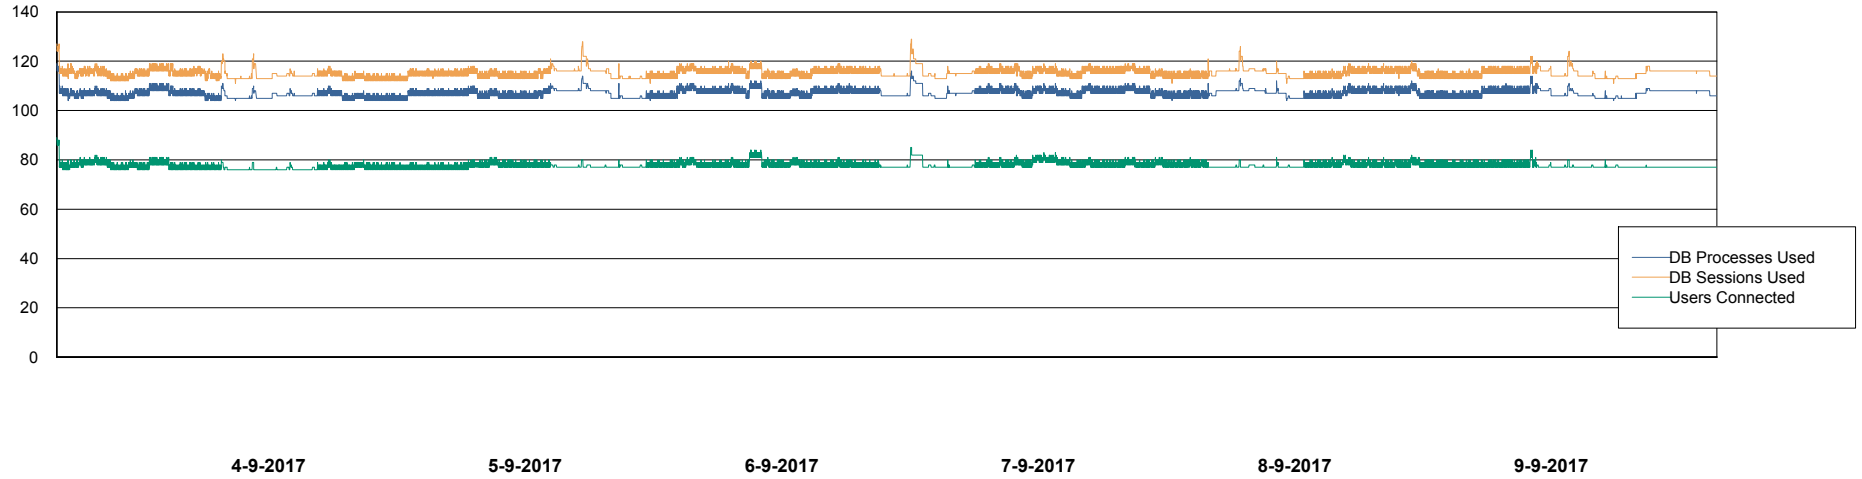

Database Performance CIWDB_Production

DB Processes Max 150
DB Sessions Max 248