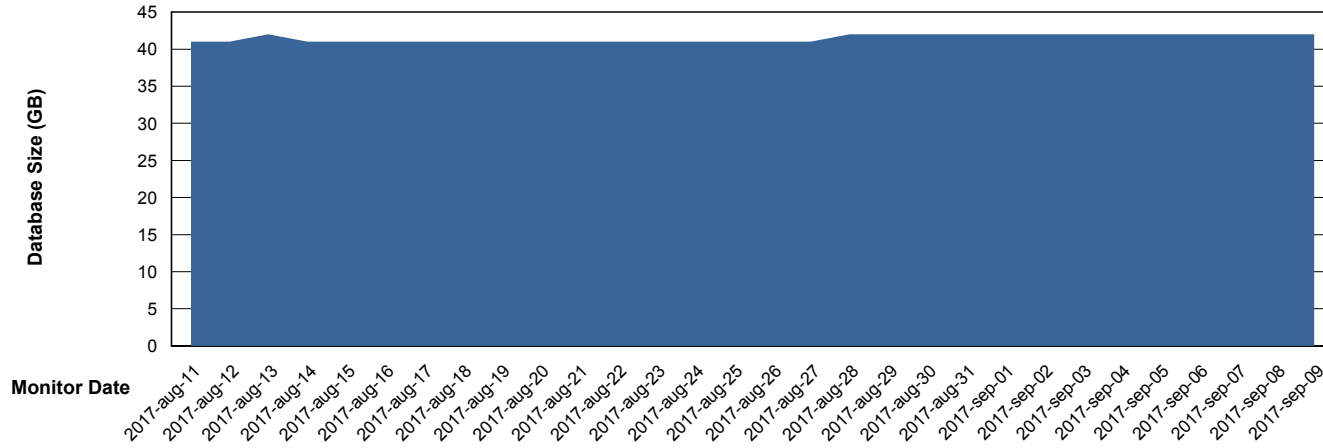

Database growth over last month

Weekly SLA Customer Report

Customer CIW Production
Database ID 45

DATABASE SIZE CIWDB_Production

Database growth over last month

Weekly SLA Customer Report

Customer CIW Production
 Database ID 45

Database Tablespace		CIWDB_FutureLive		
Date	Tablespace Name	Filesize (Gb)	Usedsize (Gb)	Percentage free
9-9-2017	ABSDATA	28	24	14
	INDX	4	3	25
8-9-2017	ABSDATA	28	24	14
	INDX	4	3	25
7-9-2017	ABSDATA	28	24	14
	INDX	4	3	25
6-9-2017	ABSDATA	28	24	14
	INDX	4	3	25
5-9-2017	ABSDATA	28	24	14
	INDX	4	3	25
4-9-2017	ABSDATA	28	24	14
	INDX	4	3	25
3-9-2017	ABSDATA	28	24	14
	INDX	4	3	25