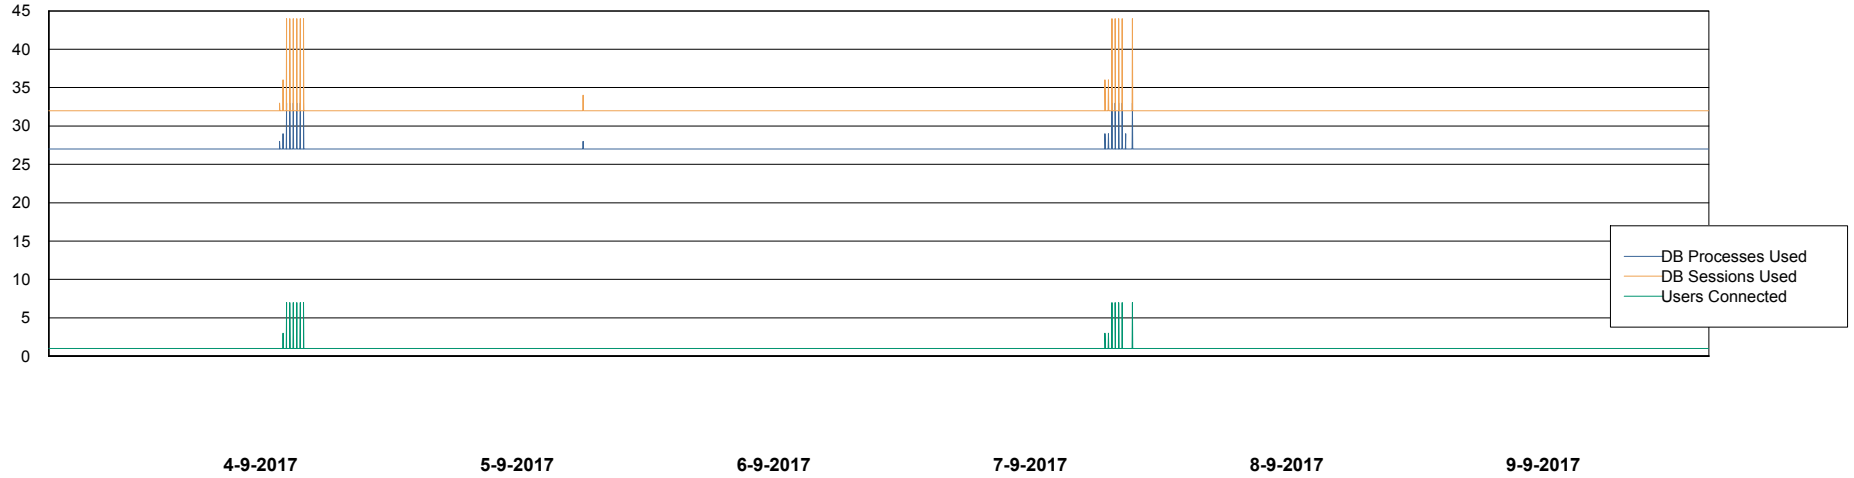

Weekly SLA Customer Report

Customer CIW Production
Database ID 45

Database Performance CIWDB_FutureLive

DB Processes Max 300
DB Sessions Max 472

Weekly SLA Customer Report

Customer CIW Production
Database ID 45

Database Performance CIWDB_FutureStandby

DB Processes Max 300
DB Sessions Max 472

Weekly SLA Customer Report

Customer CIW Production
Database ID 45

Database Performance CIWDB_FutureTest

DB Processes Max 300
DB Sessions Max 472