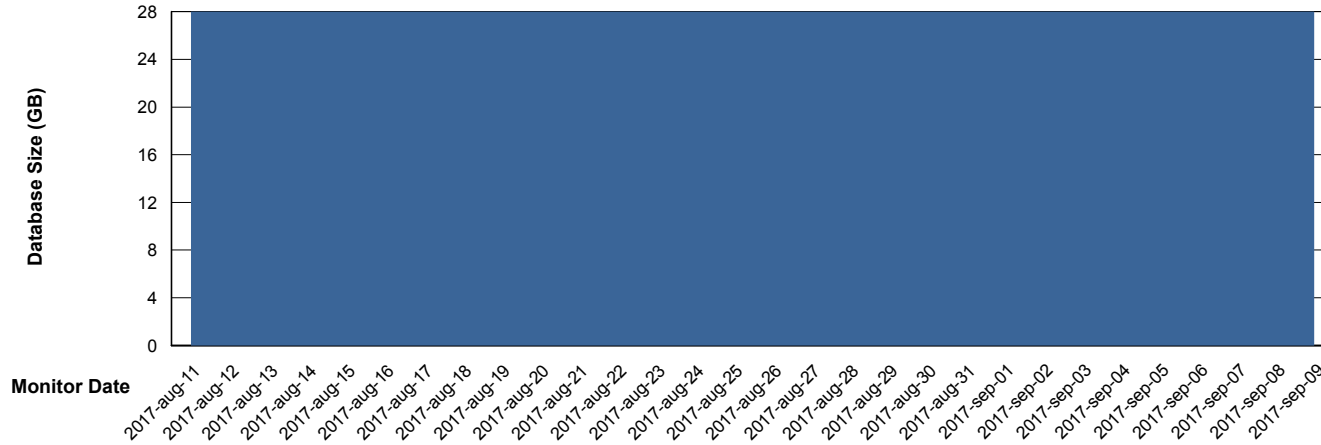

Database Performance CIWDB_Standby

DB Processes Max 150
DB Sessions Max 248

Weekly SLA Customer Report

Customer CIW Production
Database ID 45

DATABASE SIZE CIWDB_FutureLive

Database growth over last month

DATABASE SIZE CIWDB_FutureTest

Database growth over last month

Weekly SLA Customer Report

Customer CIW Production
Database ID 45

DATABASE SIZE CIWDB_Production

Database growth over last month

Weekly SLA Customer Report

Customer CIW Production
 Database ID 45