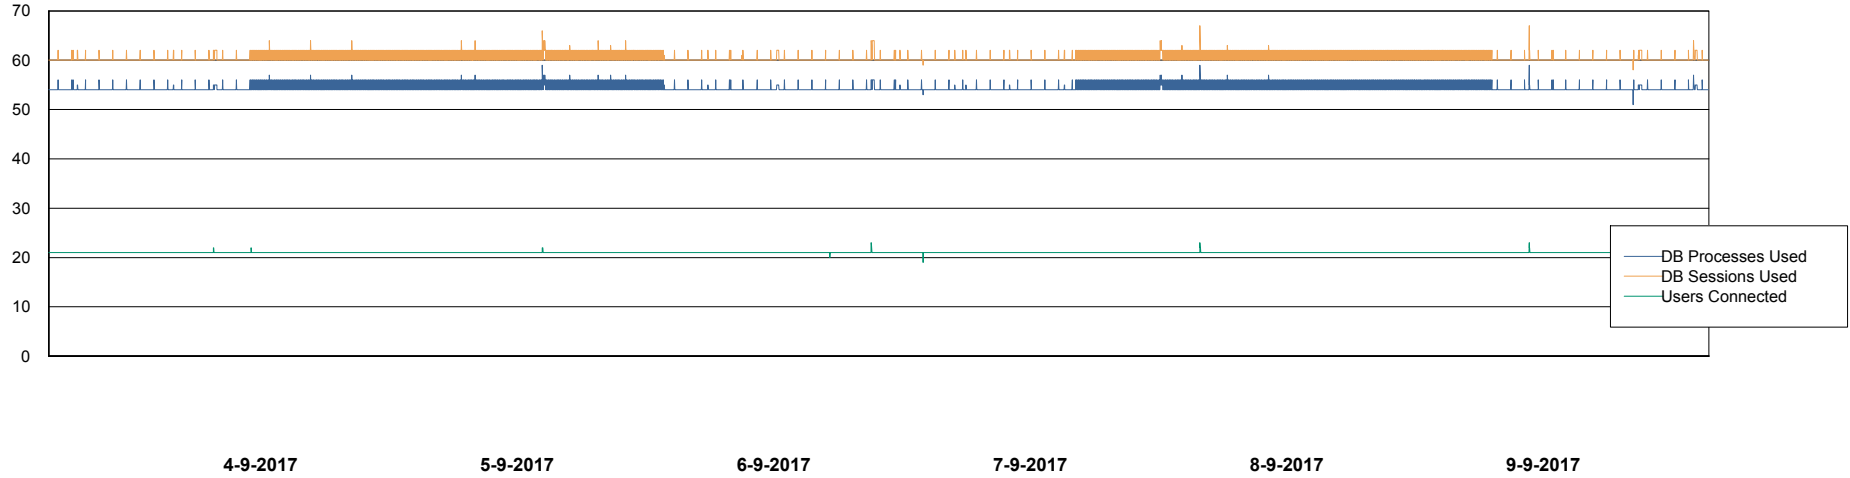

Database Performance CIWDB_FutureStandby

DB Processes Max 300
DB Sessions Max 472

Weekly SLA Customer Report

Customer CIW Production
Database ID 45

Database Performance CIWDB_FutureTest

DB Processes Max 300
DB Sessions Max 472