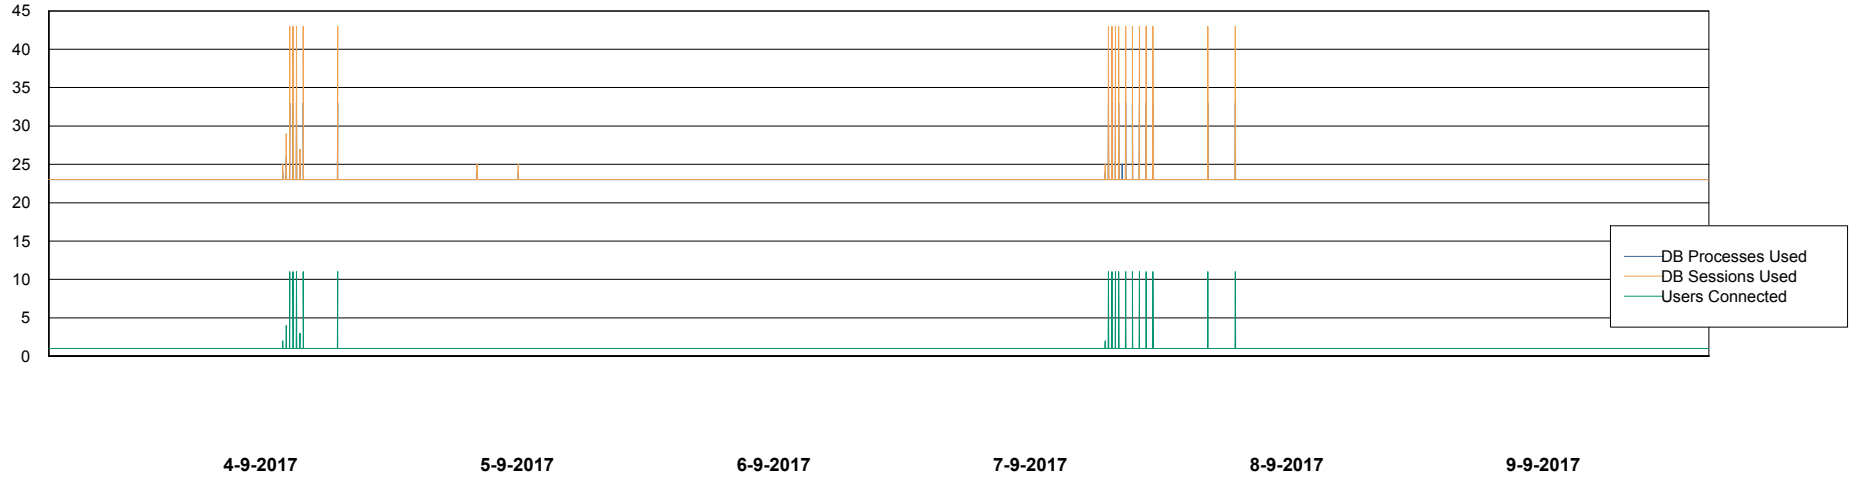

Weekly SLA Customer Report

Customer CIW Production
Database ID 45

Database Performance CIWDB_Production

DB Processes Max 150
DB Sessions Max 248

Weekly SLA Customer Report

Customer CIW Production
Database ID 45

Database Performance CIWDB_Standby

DB Processes Max 150
DB Sessions Max 248

Weekly SLA Customer Report

Customer CIW Production
Database ID 45

DATABASE SIZE CIWDB_FutureLive

Database growth over last month

DATABASE SIZE CIWDB_FutureTest