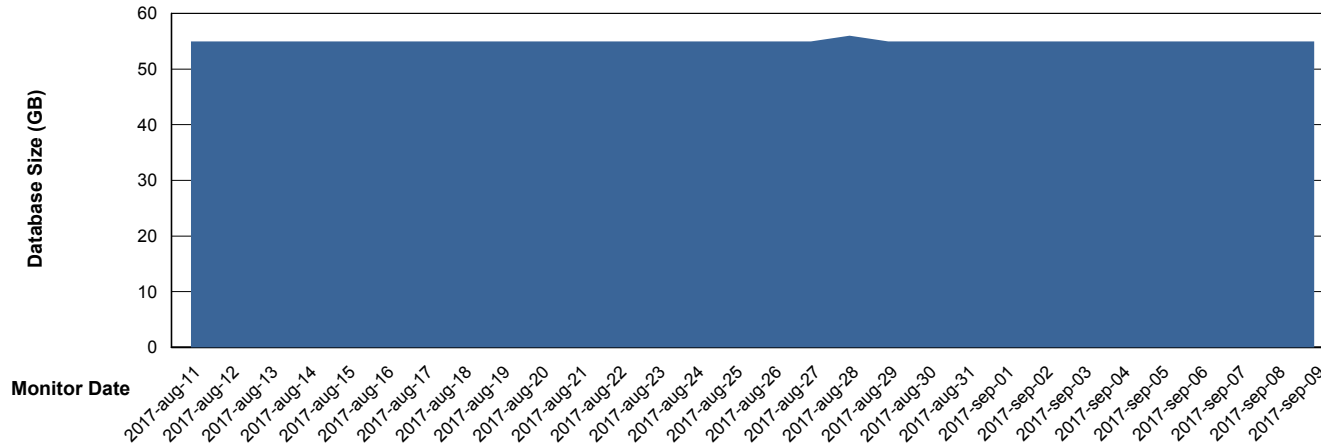

Database Performance CIWDB_Standby

DB Processes Max 150
DB Sessions Max 248

Weekly SLA Customer Report

Customer CIW Production
Database ID 45

DATABASE SIZE CIWDB_FutureLive

Database growth over last month

DATABASE SIZE CIWDB_FutureTest

Database growth over last month

Weekly SLA Customer Report

Customer CIW Production
Database ID 45

DATABASE SIZE CIWDB_Production

Database growth over last month

Weekly SLA Customer Report

Customer CIW Production
 Database ID 45