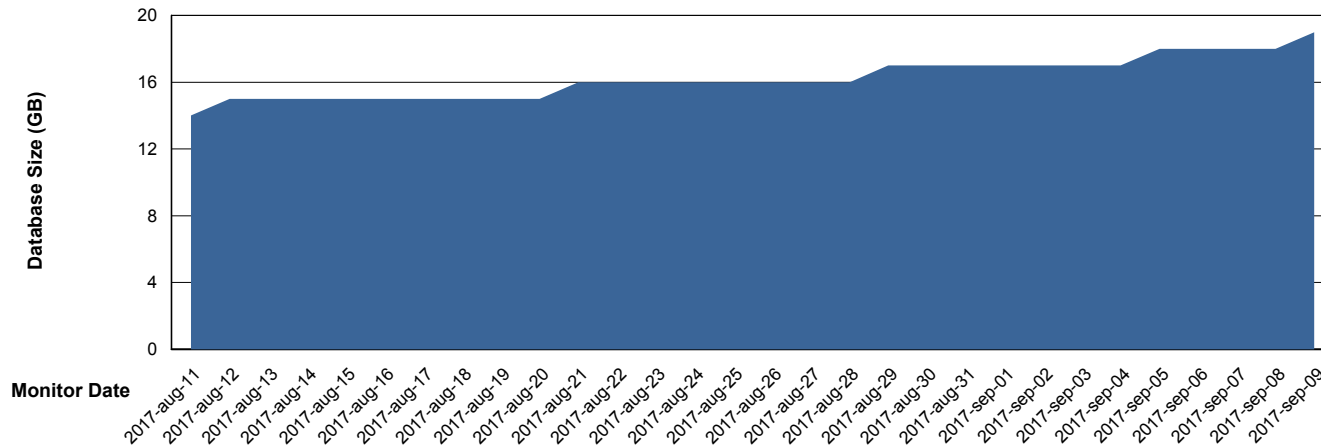

Customer BGG_Production
Database ID 58

DATABASE SIZE BGGDB_BI

Database growth over last month

DATABASE SIZE BGGDB_Production

Database growth over last month

Weekly SLA Customer Report

Customer BGG_Production
 Database ID 58