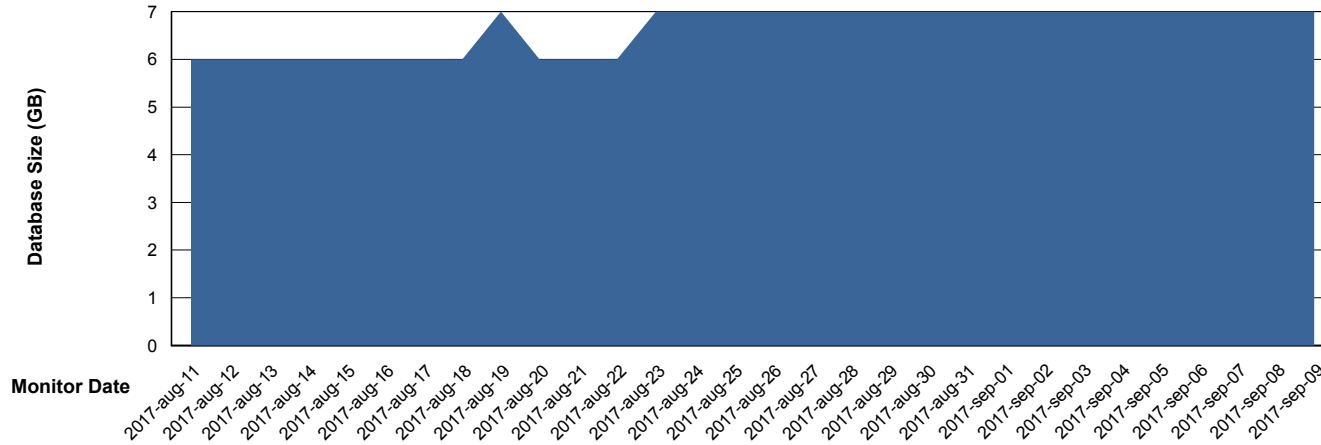

DATABASE SIZE BGGDB_BI

Database growth over last month