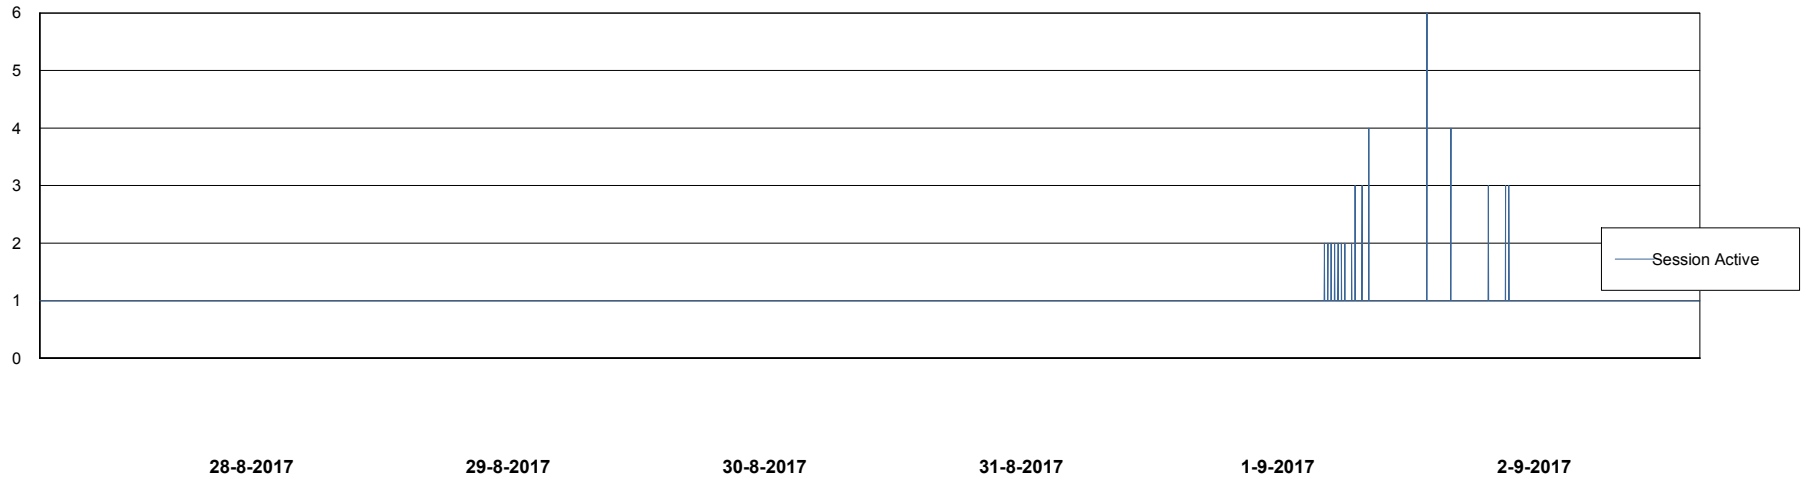

Weekly SLA Customer Report

Customer WBL_Production
Database ID 40

Database Performance WBLDB_Production

DB Processes Max 500
DB Sessions Max 772

Weekly SLA Customer Report

Customer WBL_Production
Database ID 40

Database Performance WBLDB_Standby

DB Processes Max 500
DB Sessions Max 772

Weekly SLA Customer Report

Customer WBL_Production
 Database ID 40

DATABASE SIZE WBLDB_Production

Database growth over last month