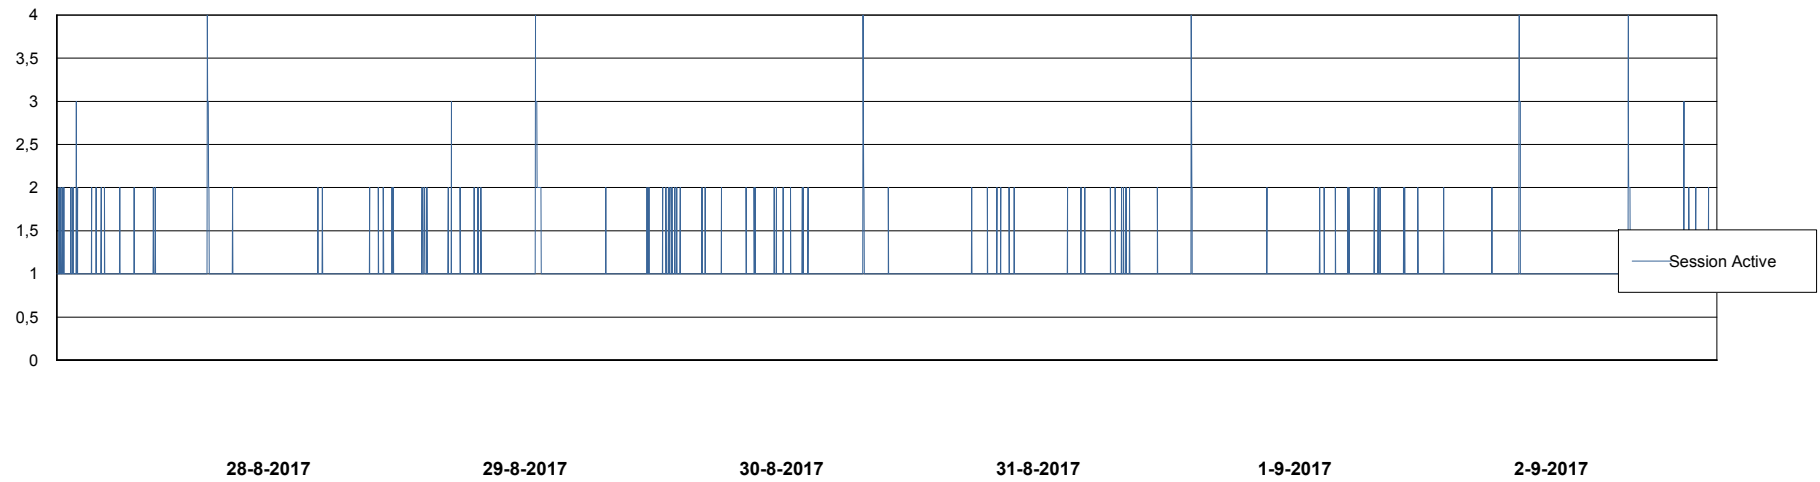

Harddisk Usage WBL_PRD_ORACLE2

	Free disk space on c: (%)	Total disk space on c: (Gb)	Free disk space on d: (%)	Total disk space on d: (Gb)	Free disk space on e: (%)	Total disk space on e: (Gb)	Free disk space on f: (%)	Total disk space on f: (Gb)
2-9-2017	75	120	90	200	89	200	95	200
1-9-2017	75	120	90	200	89	200	96	200
31-8-2017	75	120	90	200	89	200	96	200
30-8-2017	75	120	90	200	89	200	96	200
29-8-2017	75	120	90	200	89	200	96	200
28-8-2017	75	120	90	200	89	200	96	200
27-8-2017	75	120	90	200	89	200	96	200

Weekly SLA Customer Report

Customer WBL_Production
Database ID 40

Database Performance WBLDB_Production

DB Processes Max 500
DB Sessions Max 772

Weekly SLA Customer Report

Customer WBL_Production
Database ID 40