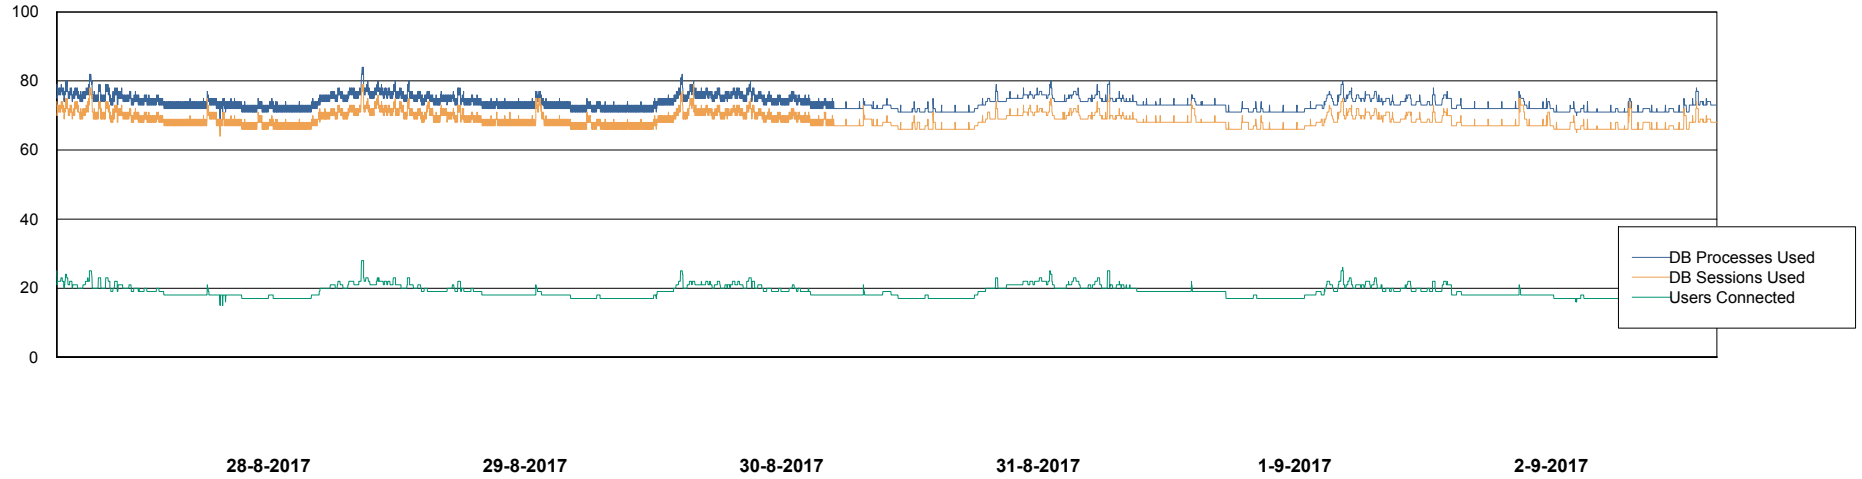

Database Performance WBLDB_Production

DB Processes Max 500
DB Sessions Max 772