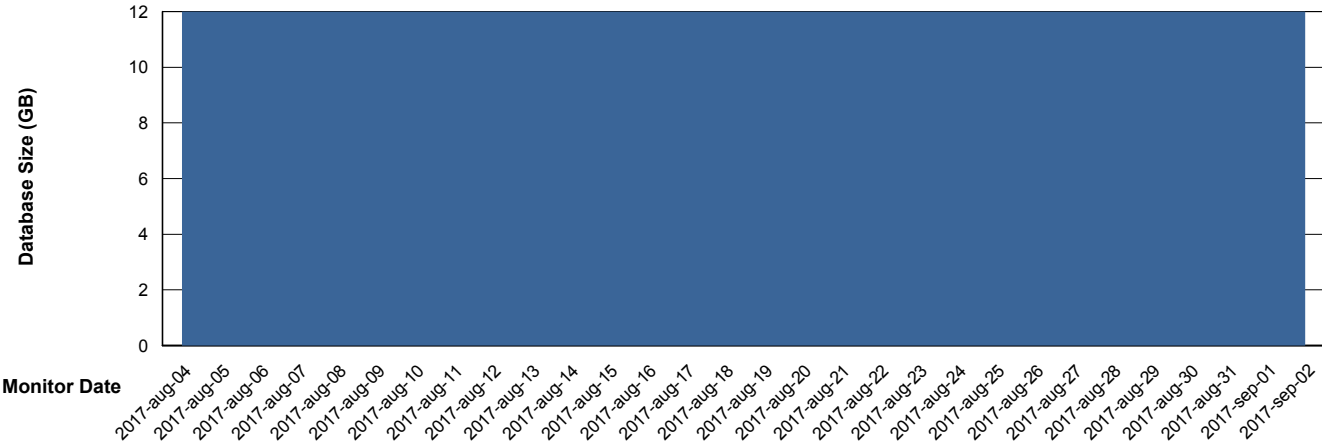

Database Performance WBLDB_Standby

DB Processes Max 500
DB Sessions Max 772

Weekly SLA Customer Report

Customer WBL_Production
 Database ID 40

DATABASE SIZE WBLDB_Production

Database growth over last month