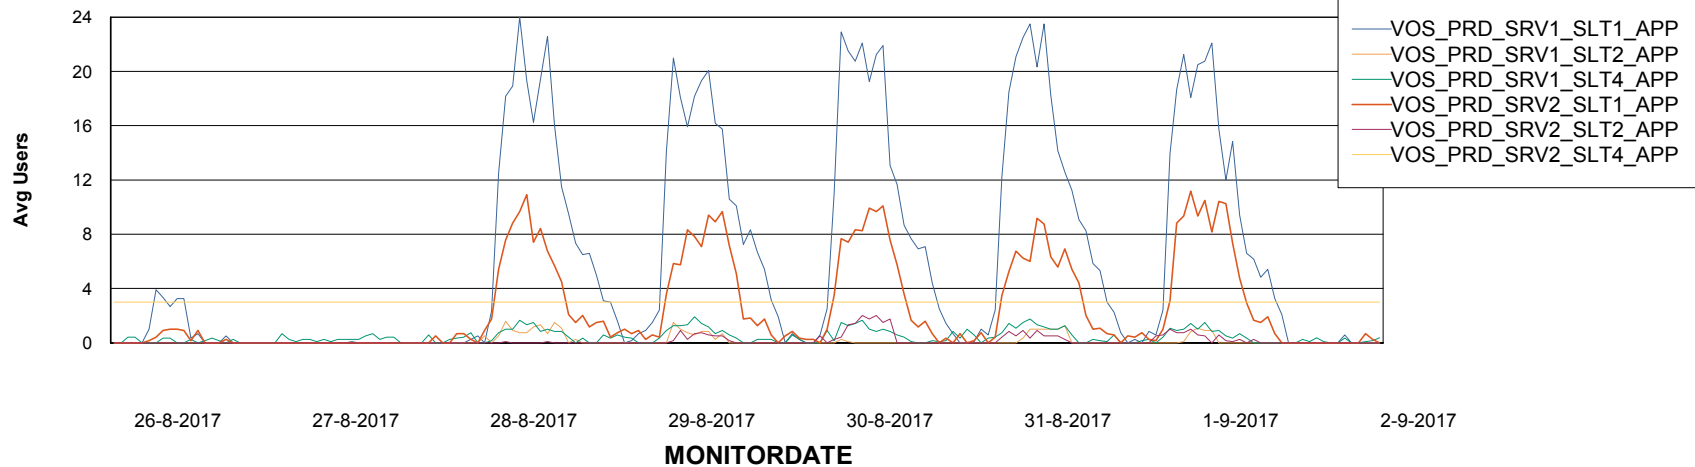

Weekly SLA Customer Report

Customer VOS_Production
Database ID 68

ABSSolute Application Server Services

Avg memory used per ABS Server Service

Avg users per day per ABS server

Weekly SLA Customer Report

Customer VOS_Production
Database ID 68