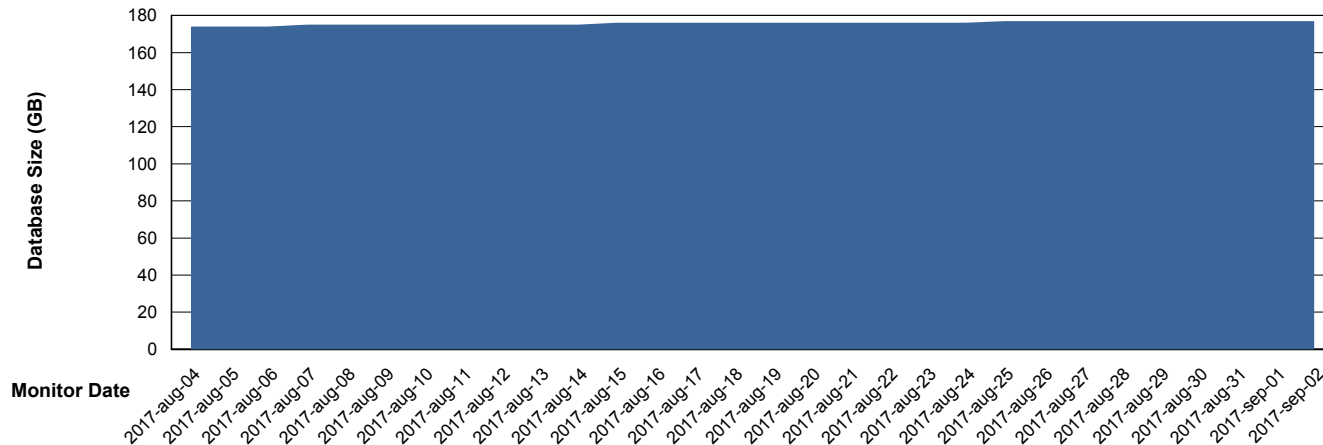

DATABASE SIZE VOSDB_Production

Database growth over last month