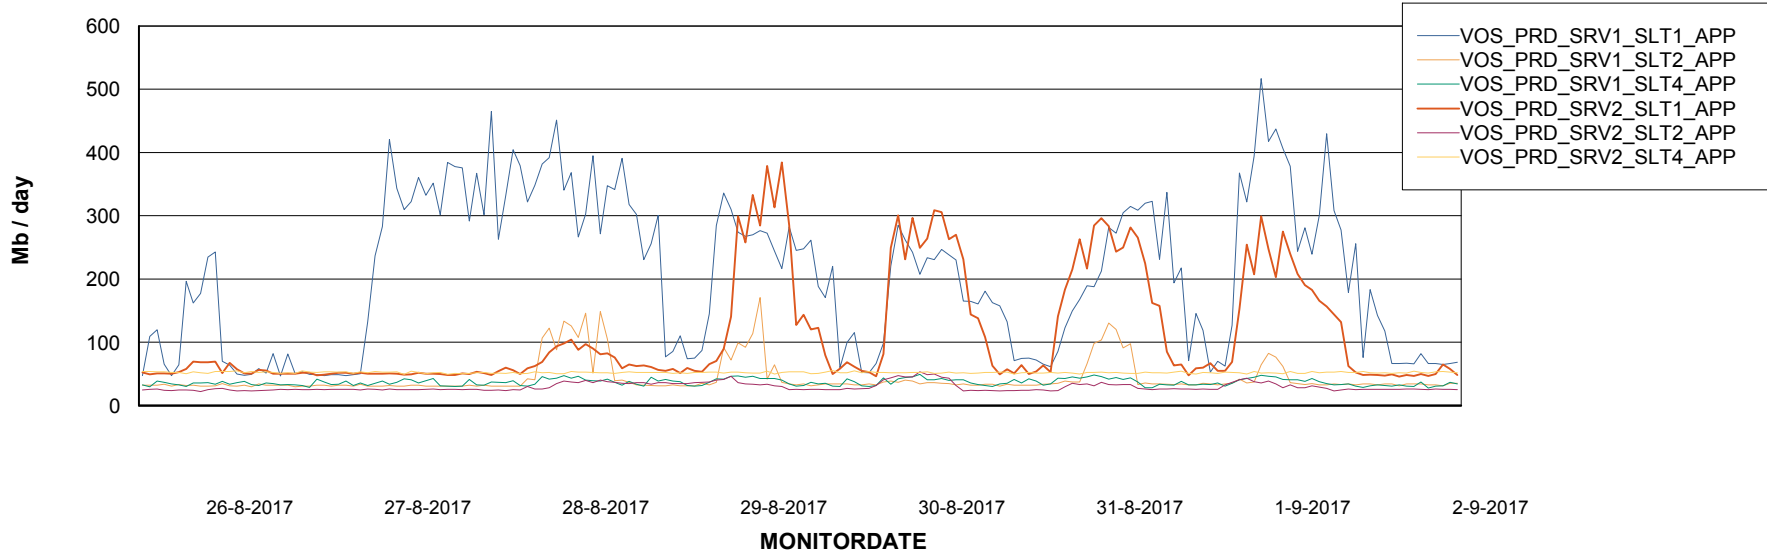

ABSSolute Application Server Services

Avg memory used per ABS Server Service