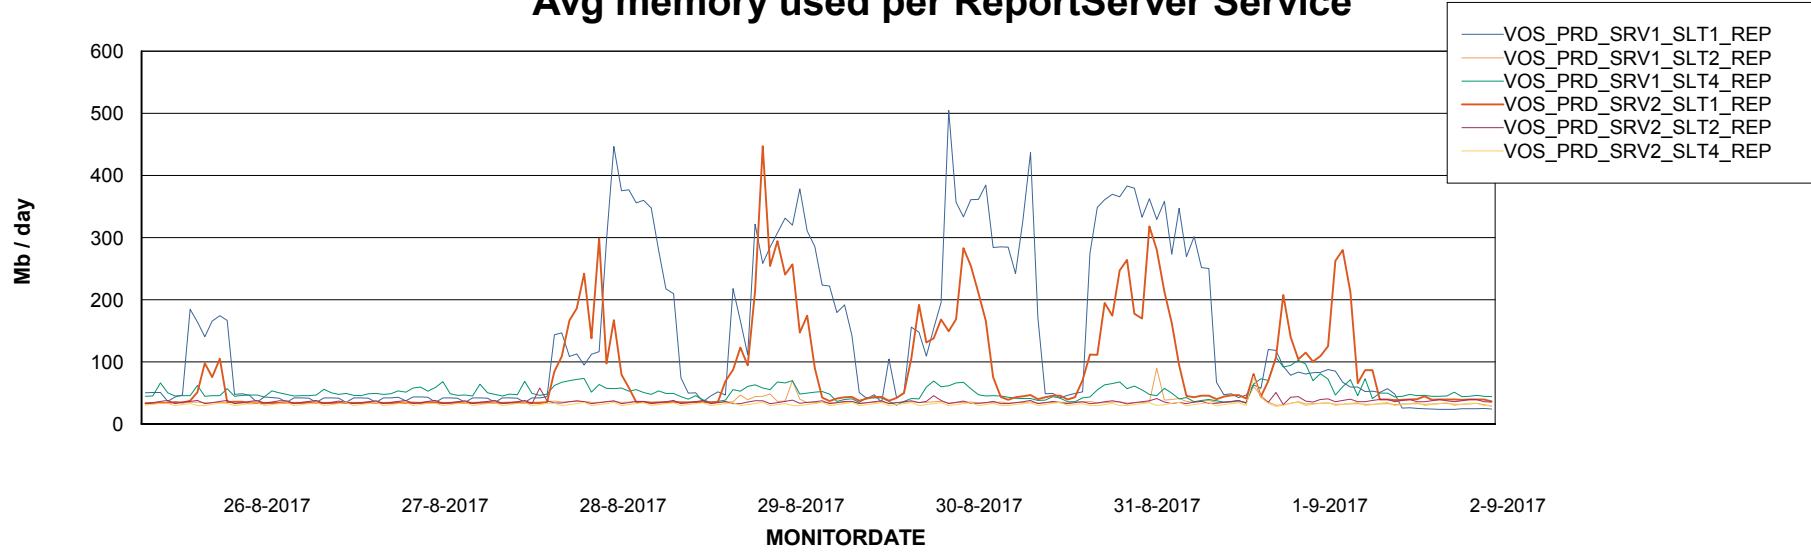

ABSSolute Application ReportServer Services

Avg memory used per ReportServer Service