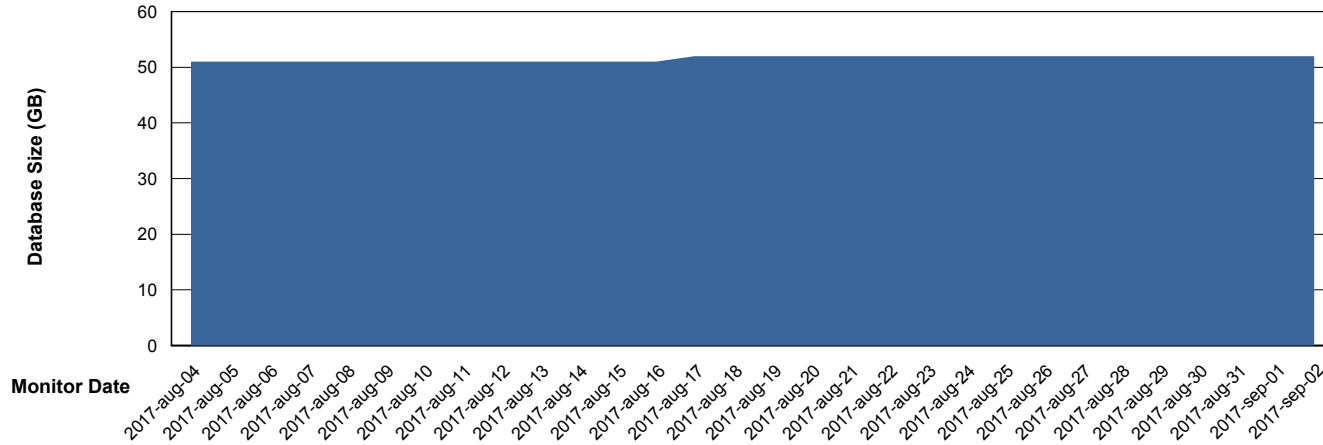

Database Performance VOSDB_Production

DB Processes Max 200
DB Sessions Max 322

Weekly SLA Customer Report

Customer VOS_Production
Database ID 68

DATABASE SIZE VOSBIDB_Production

Database growth over last month