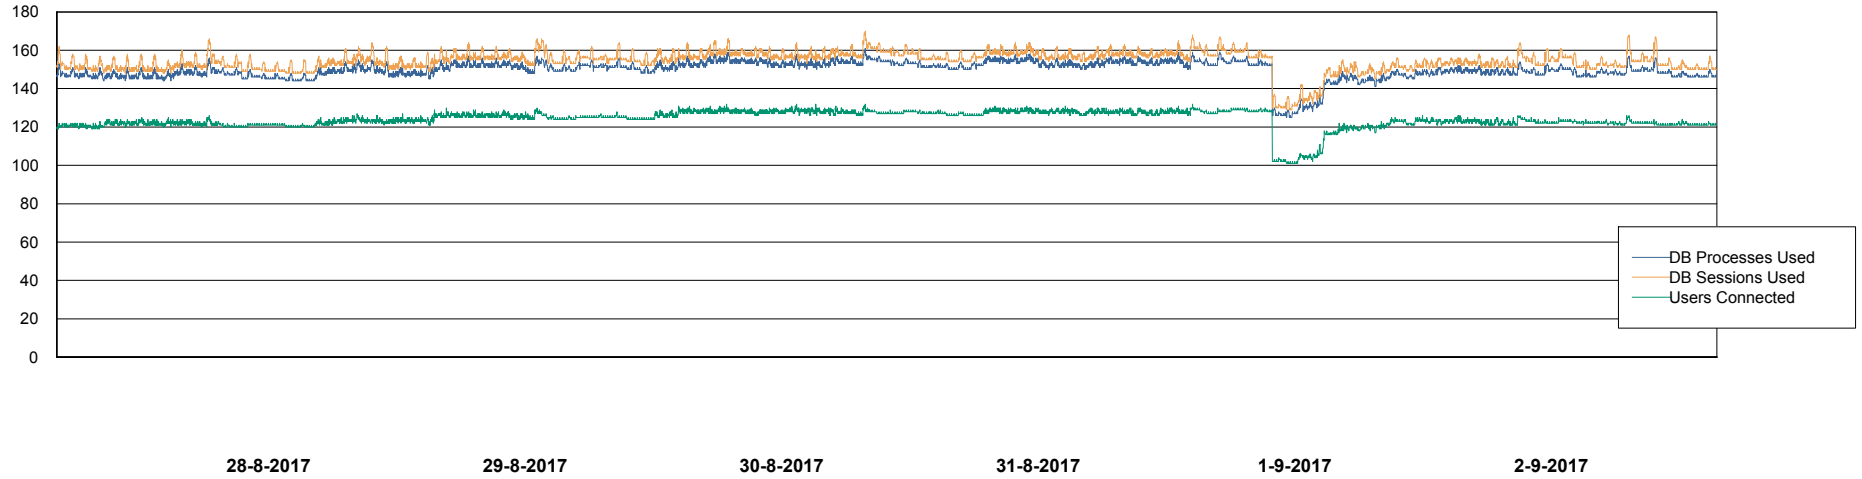

Database Performance VOSDB_Production

DB Processes Max 200
DB Sessions Max 322