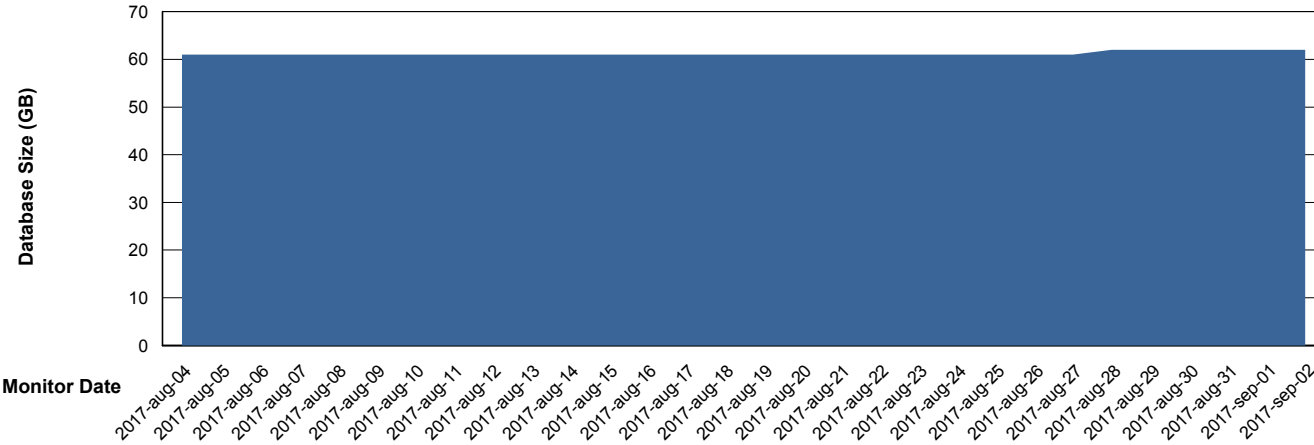

Database growth over last month

Database Tablespace JWRDB_Production

Date	Tablespace Name	Filesize (Gb)	Usedsize (Gb)	Percentage free
2-9-2017	ABSDATA	22	19	14
	INDX	50	41	18
1-9-2017	ABSDATA	22	19	14
	INDX	50	41	18
31-8-2017	ABSDATA	22	19	14
	INDX	50	41	18
30-8-2017	ABSDATA	22	19	14
	INDX	50	41	18
29-8-2017	ABSDATA	22	19	14
	INDX	50	41	18
28-8-2017	ABSDATA	22	19	14
	INDX	50	41	18
27-8-2017	ABSDATA	22	19	14
	INDX	50	41	18