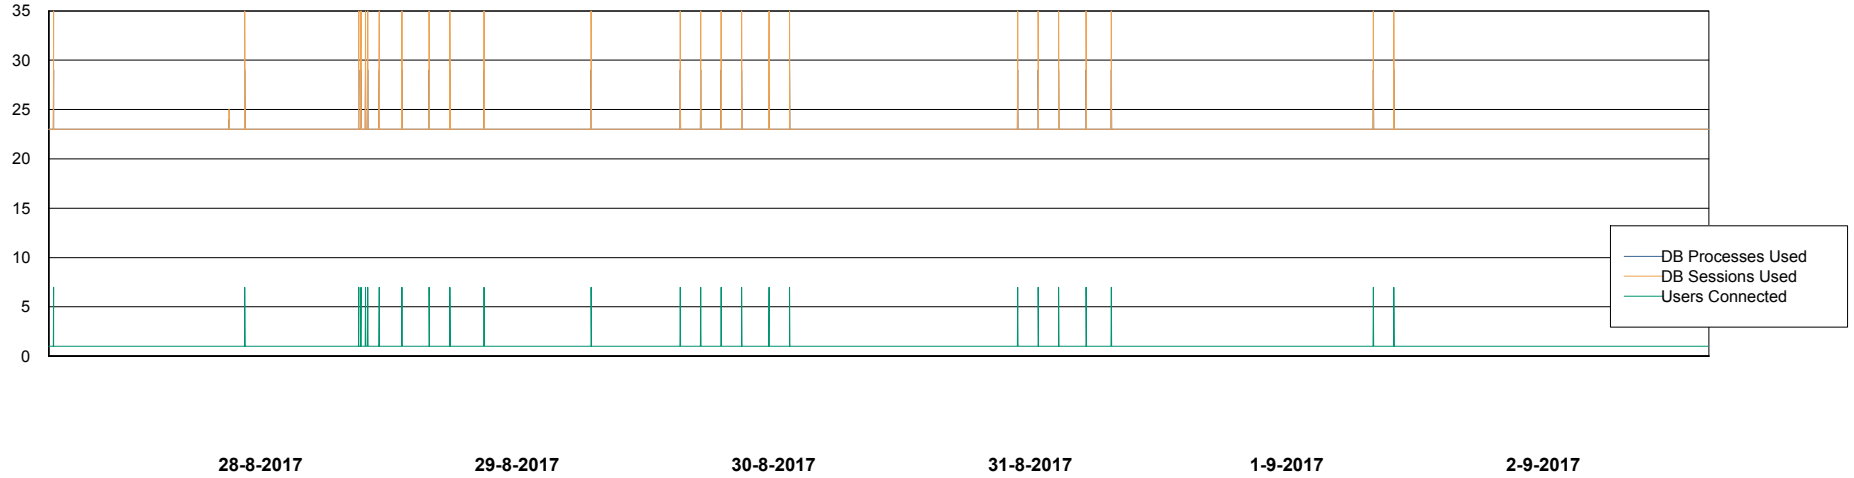

Weekly SLA Customer Report

Customer JWR Production
Database ID 43

Database Performance JWRDB_Production

DB Processes Max 150
DB Sessions Max 248

28-8-2017 29-8-2017 30-8-2017 31-8-2017 1-9-2017 2-9-2017

28-8-2017 29-8-2017 30-8-2017 31-8-2017 1-9-2017 2-9-2017

Weekly SLA Customer Report

Customer JWR Production
Database ID 43

Database Performance JWRDB_Standby

DB Processes Max 150
DB Sessions Max 248

Weekly SLA Customer Report

Customer JWR Production
 Database ID 43