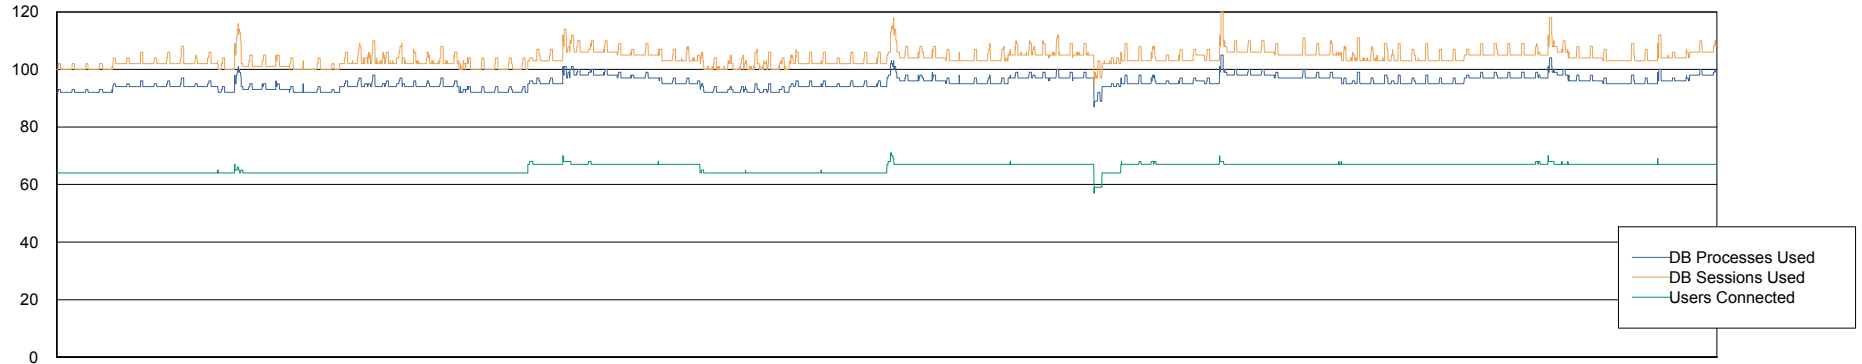

Harddisk Usage JWR_PRD_JWR-ODB-02

| | Free disk space on / (%) | Total disk space on / (Gb) | Used disk space on / (Gb) |
|-----------|--------------------------|----------------------------|---------------------------|
| 2-9-2017 | 56 | 251 | 106 |
| 1-9-2017 | 56 | 251 | 106 |
| 31-8-2017 | 56 | 251 | 106 |
| 30-8-2017 | 56 | 251 | 106 |
| 29-8-2017 | 56 | 251 | 106 |
| 28-8-2017 | 56 | 251 | 106 |
| 27-8-2017 | 56 | 251 | 105 |

Weekly SLA Customer Report

Customer JWR Production
Database ID 43

Database Performance JWRDB_Production

DB Processes Max 150
DB Sessions Max 248

28-8-2017 29-8-2017 30-8-2017 31-8-2017 1-9-2017 2-9-2017

28-8-2017 29-8-2017 30-8-2017 31-8-2017 1-9-2017 2-9-2017