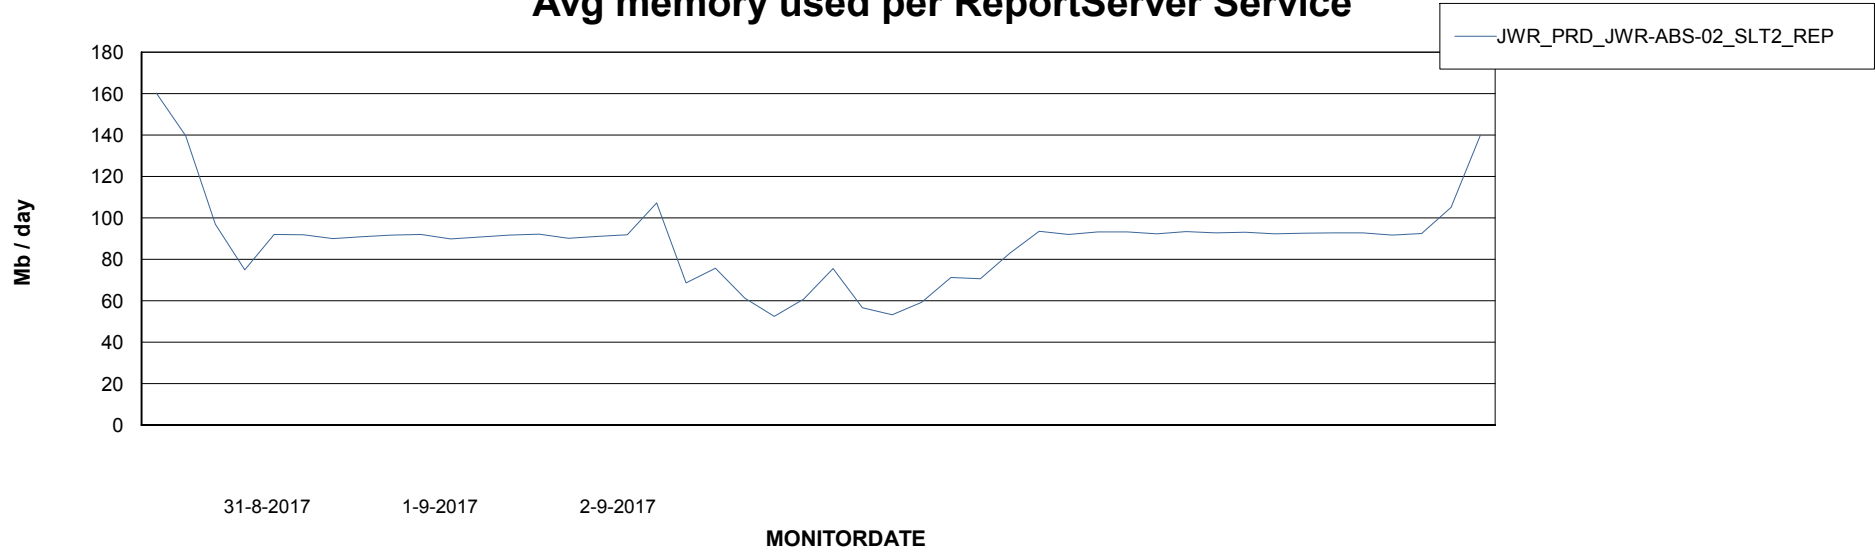

ABSSolute Application ReportServer Services

Avg memory used per ReportServer Service