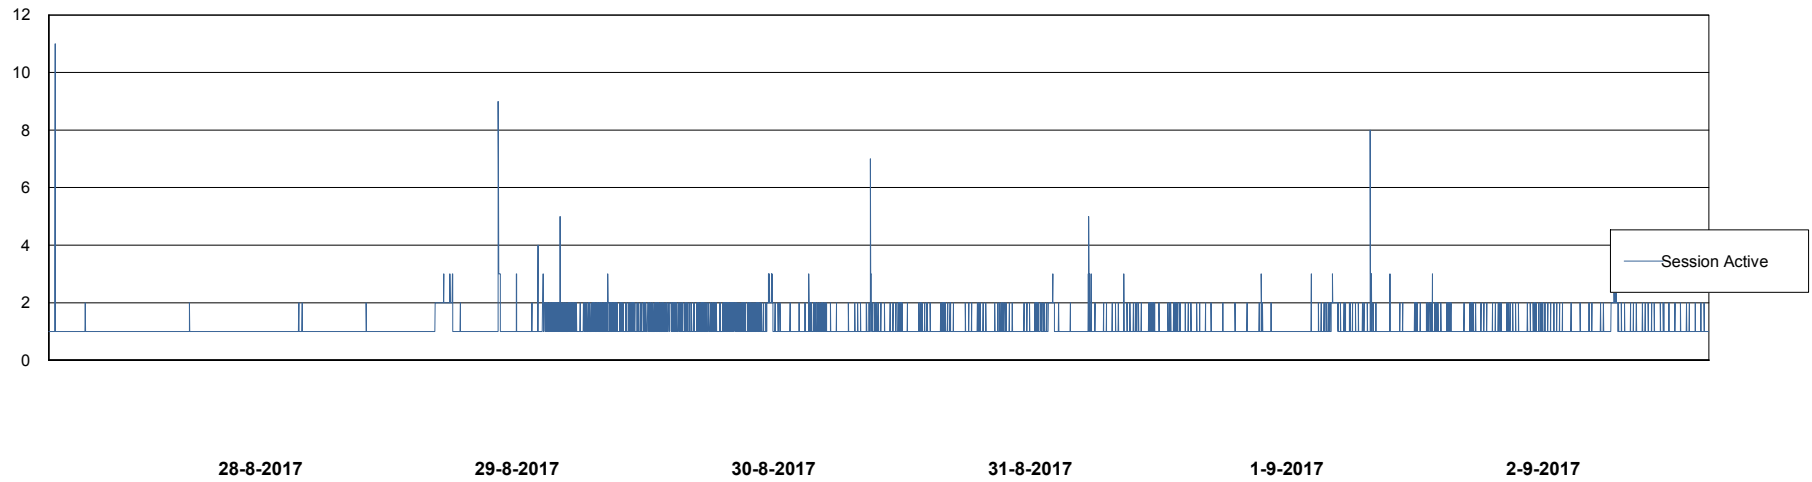

Database Performance DFDDDB_Standby

DB Processes Max 600
DB Sessions Max 928

Weekly SLA Customer Report

Customer DFD Production
Database ID 39

Database Performance DFDDDBI_Production

DB Processes Max 500
DB Sessions Max 772