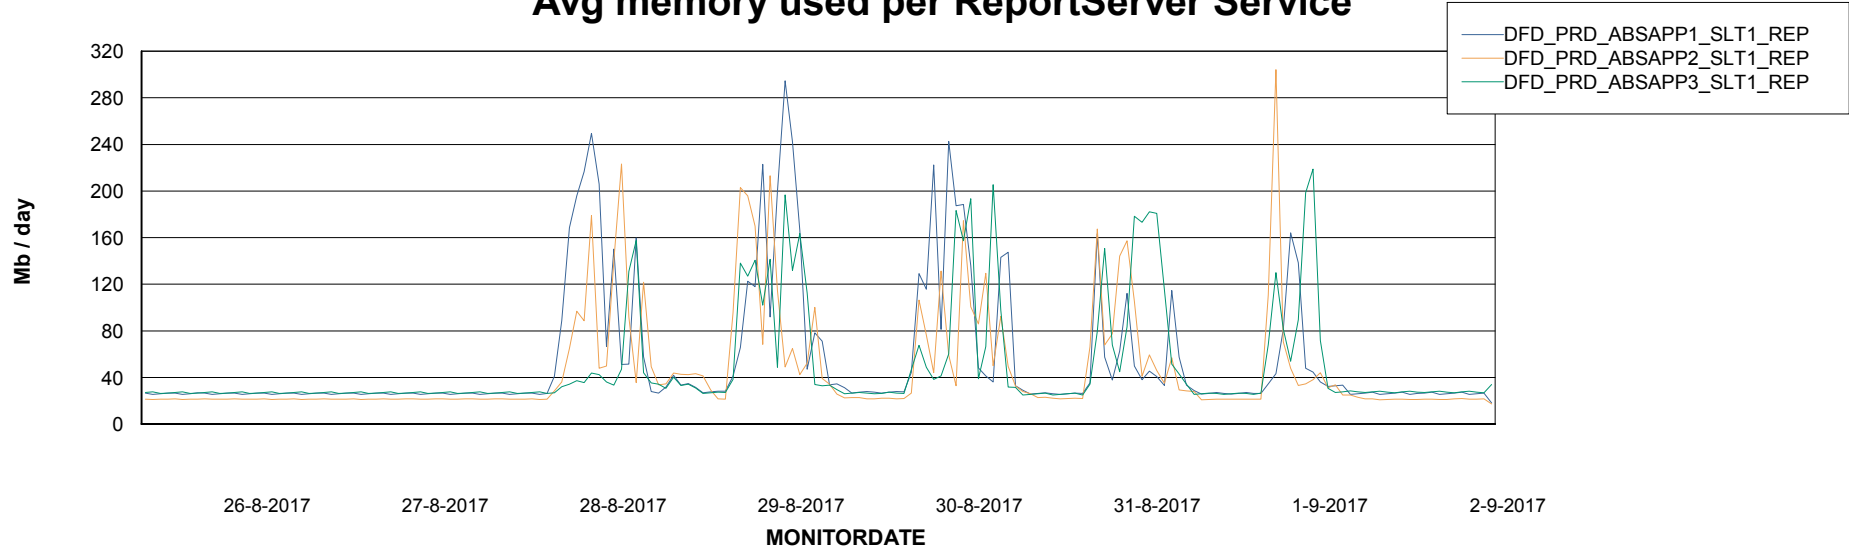

Avg users per day per ABS server

Weekly SLA Customer Report

Customer DFD Production
Database ID 39

ABSSolute Application ReportServer Services

Avg memory used per ReportServer Service

Disaster per ABS component