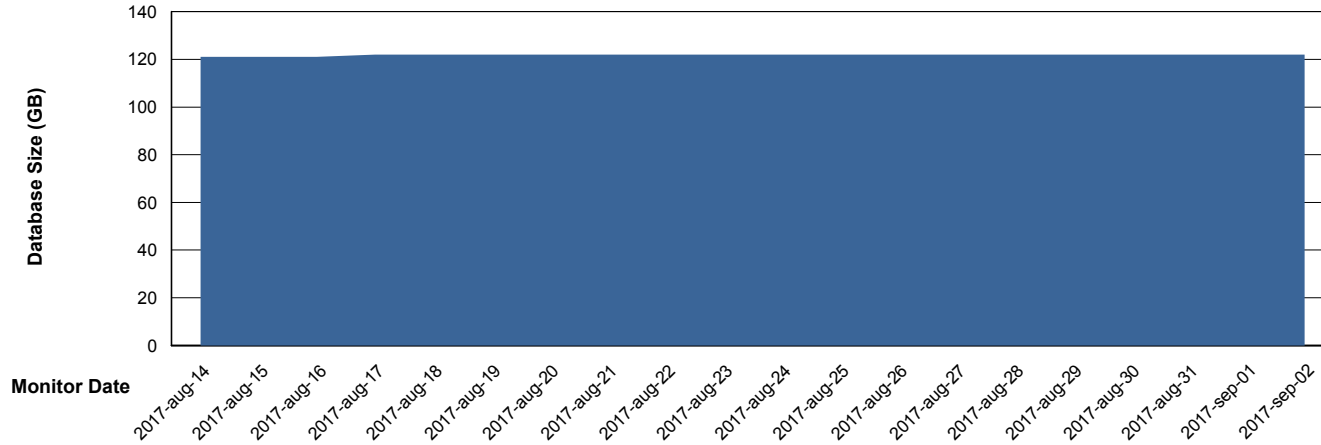

DATABASE SIZE DFDDDB_Production

Database growth over last month