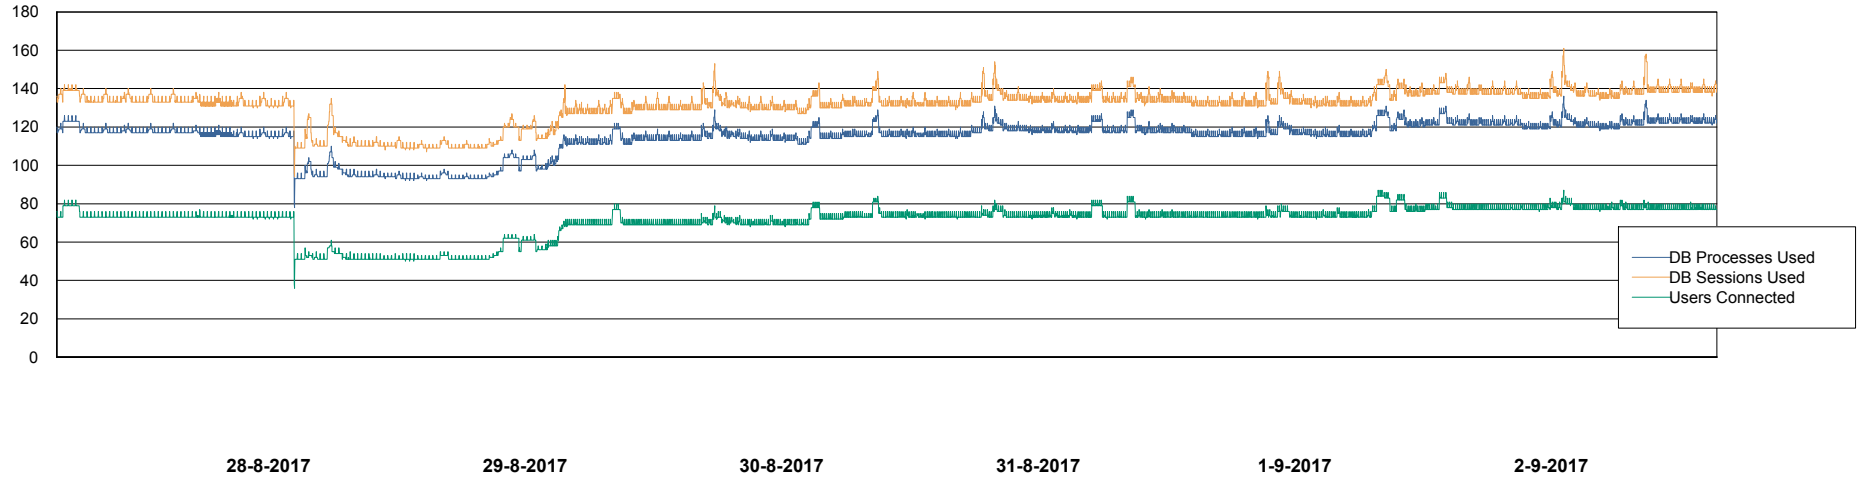

Database Performance DFDDDB_Production

DB Processes Max 600
DB Sessions Max 928