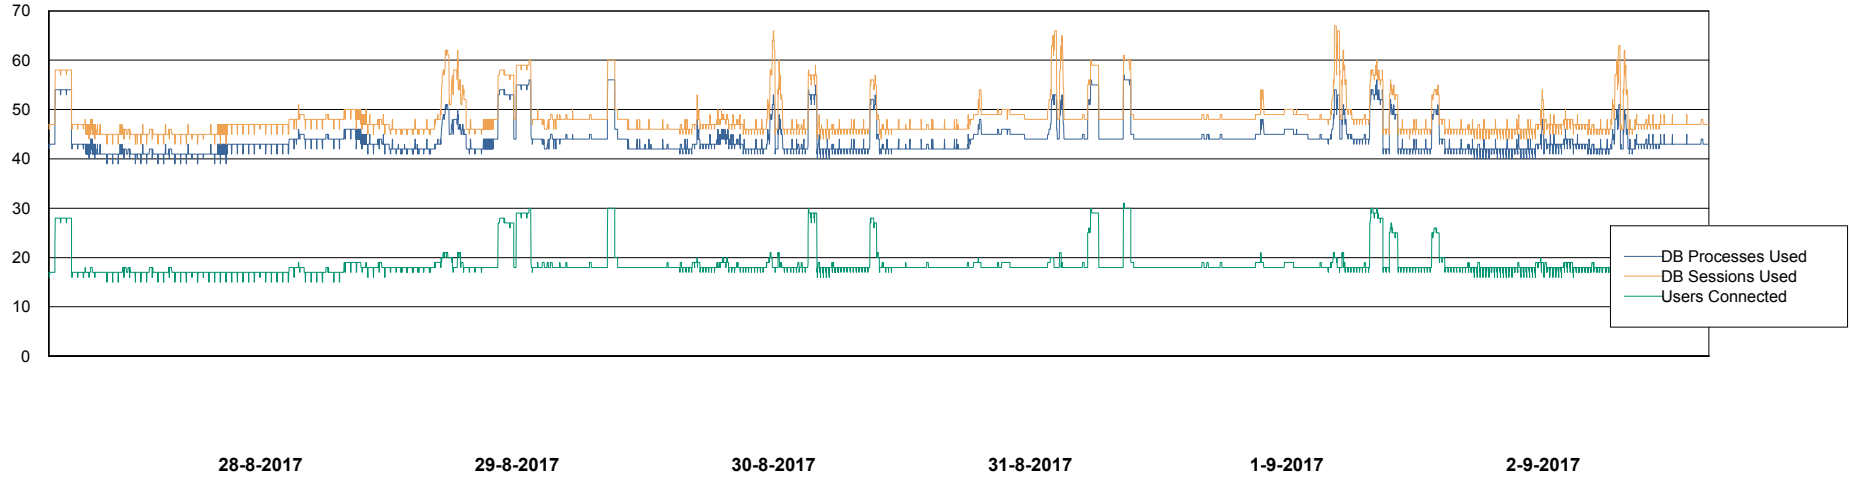

Database Performance DFDDDB_Standby

DB Processes Max 600
DB Sessions Max 928

Weekly SLA Customer Report

Customer DFD Production
Database ID 39

Database Performance DFDDDBI_Production

DB Processes Max 500
DB Sessions Max 772