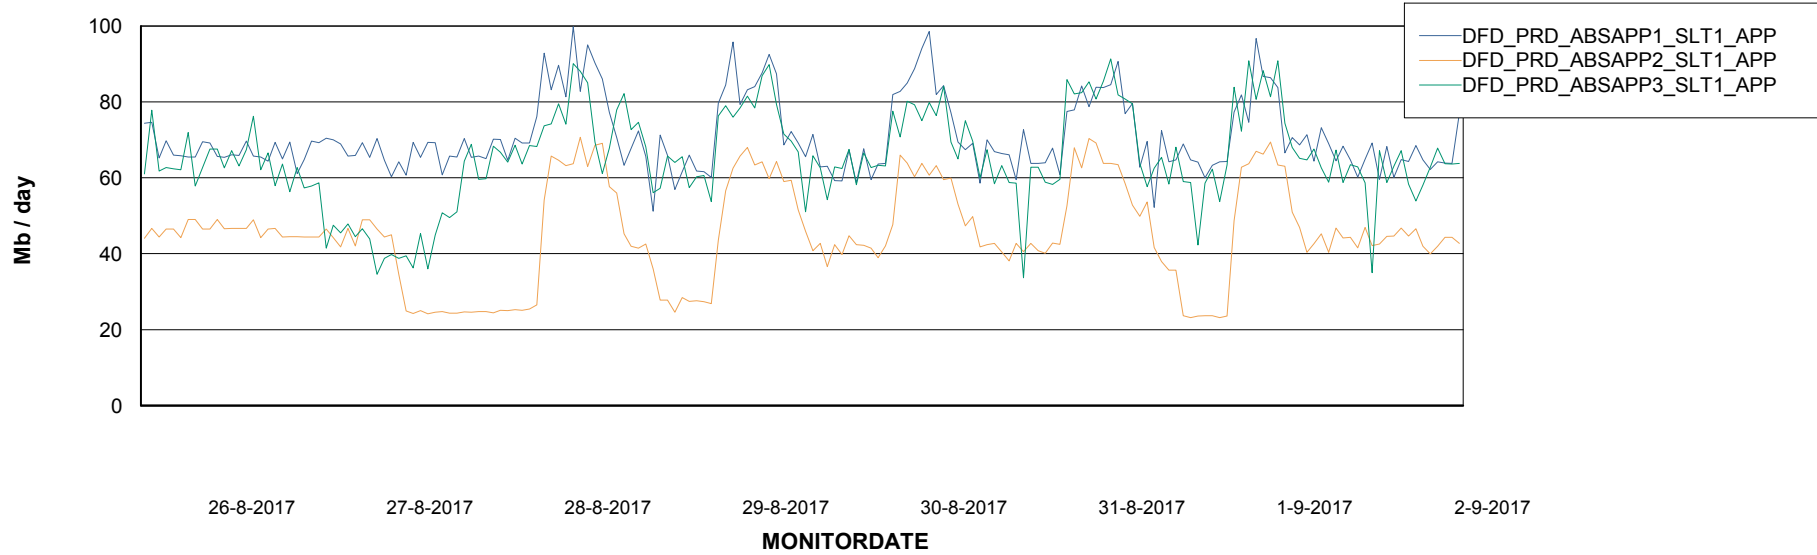

Standby Database Health DFD Production

Recovery lag for last 7 days

Weekly SLA Customer Report

Customer DFD Production
Database ID 39

ABSolute Application Server Services

Avg memory used per ABS Server Service