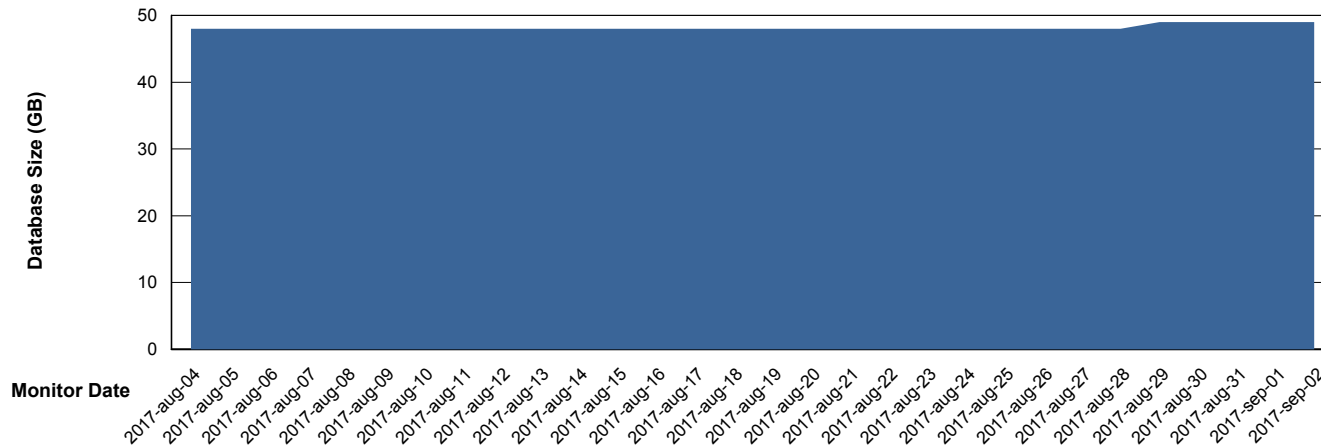

Weekly SLA Customer Report

Customer DFD Production
Database ID 39

DATABASE SIZE DFDDDB_Production

Database growth over last month

DATABASE SIZE DFDDDBI_Production

Database growth over last month

Weekly SLA Customer Report