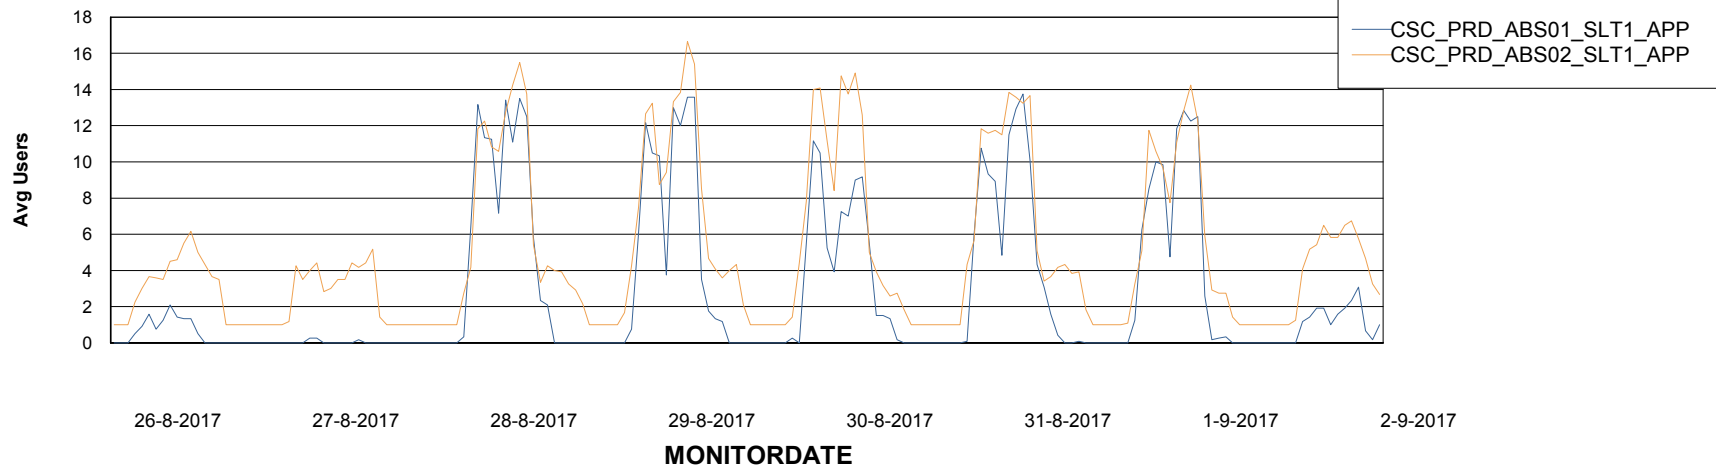

Avg users per day per ABS server