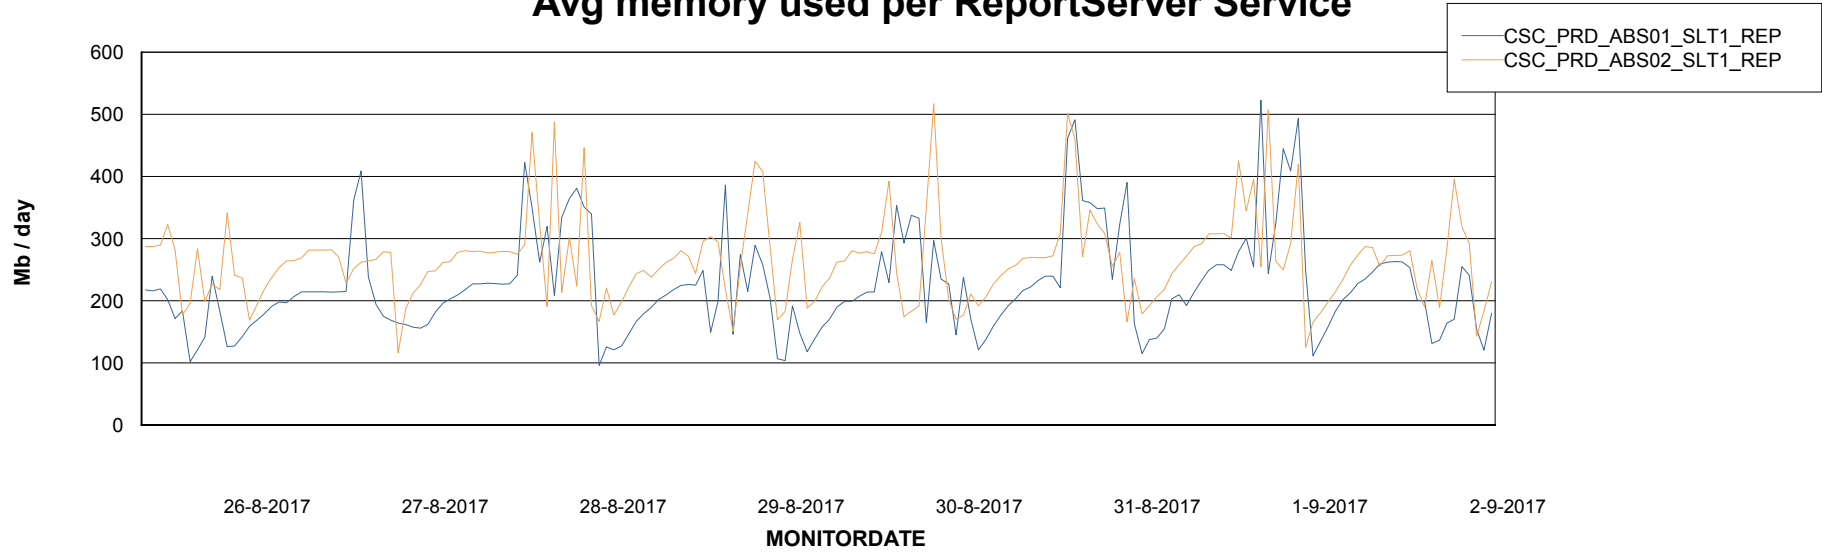

Avg memory used per ABS Server Service

Avg users per day per ABS server

Weekly SLA Customer Report

Customer CSC_Production
Database ID 50

ABSSolute Application ReportServer Services

Avg memory used per ReportServer Service