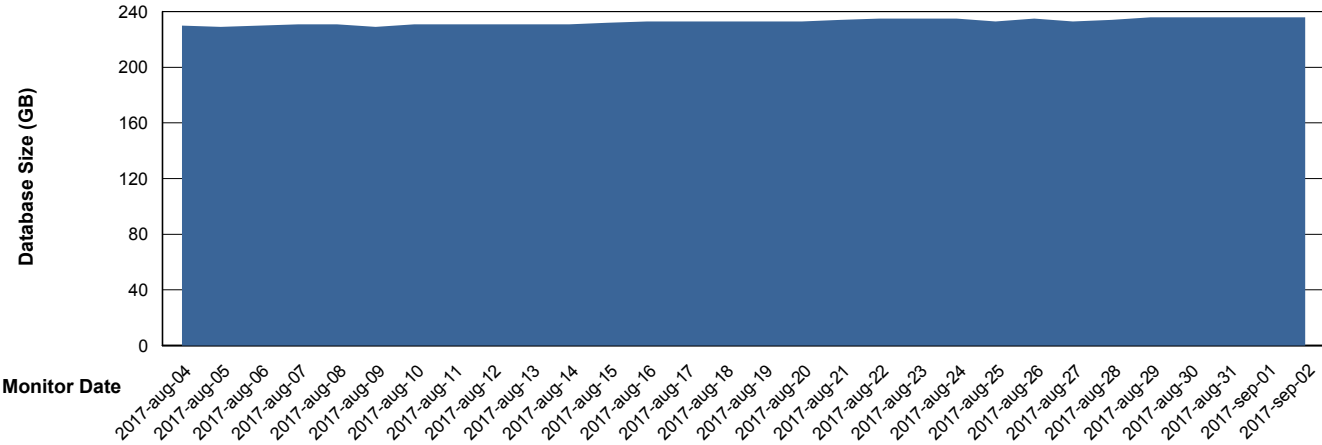

Database Performance CSCDB_Standby

DB Processes Max 500
DB Sessions Max 800

Weekly SLA Customer Report

Customer CSC_Production
 Database ID 50

DATABASE SIZE CSCDB_Primary

Database growth over last month

Database Tablespace CSCDB_Primary