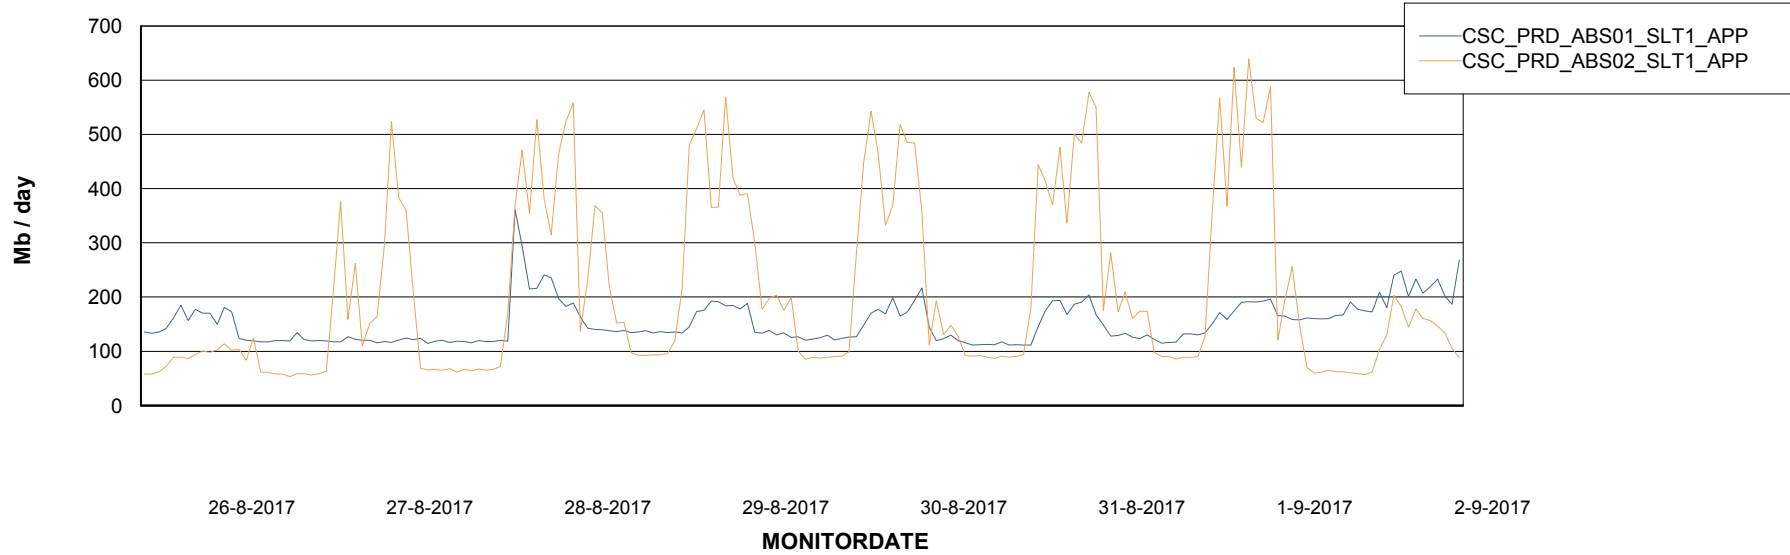

ABSSolute Application Server Services

Avg memory used per ABS Server Service