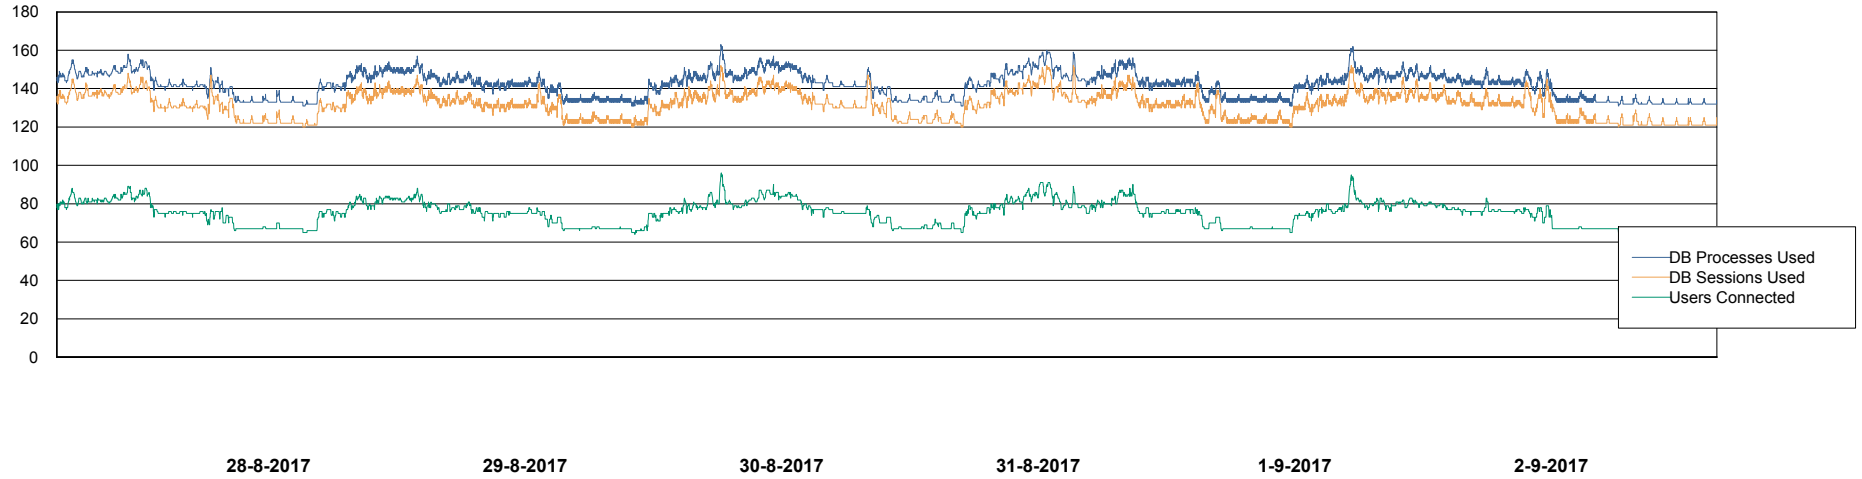

Database Performance BGGDB_Production

DB Processes Max 300
DB Sessions Max 474