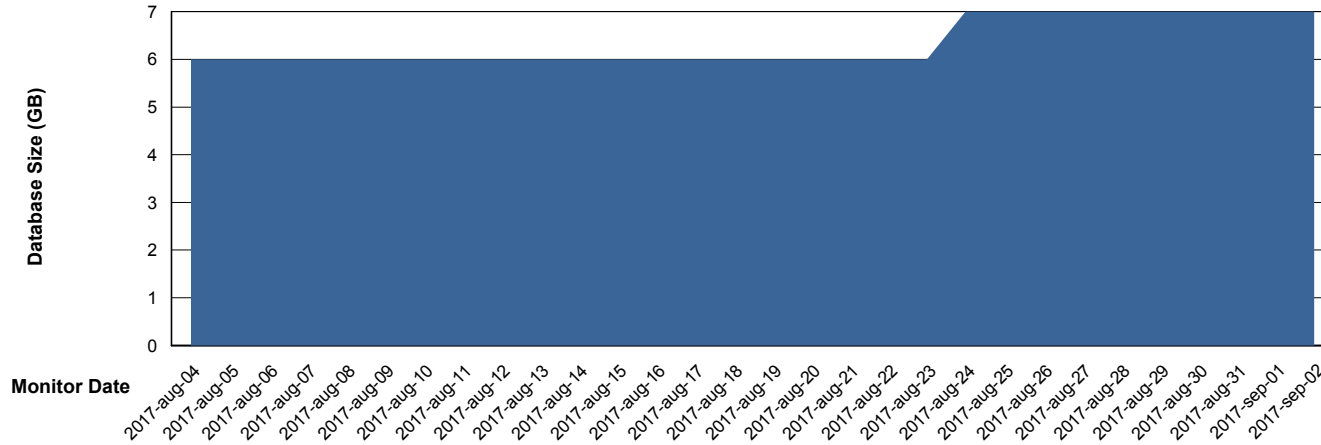

DATABASE SIZE BGGDB_BI

Database growth over last month