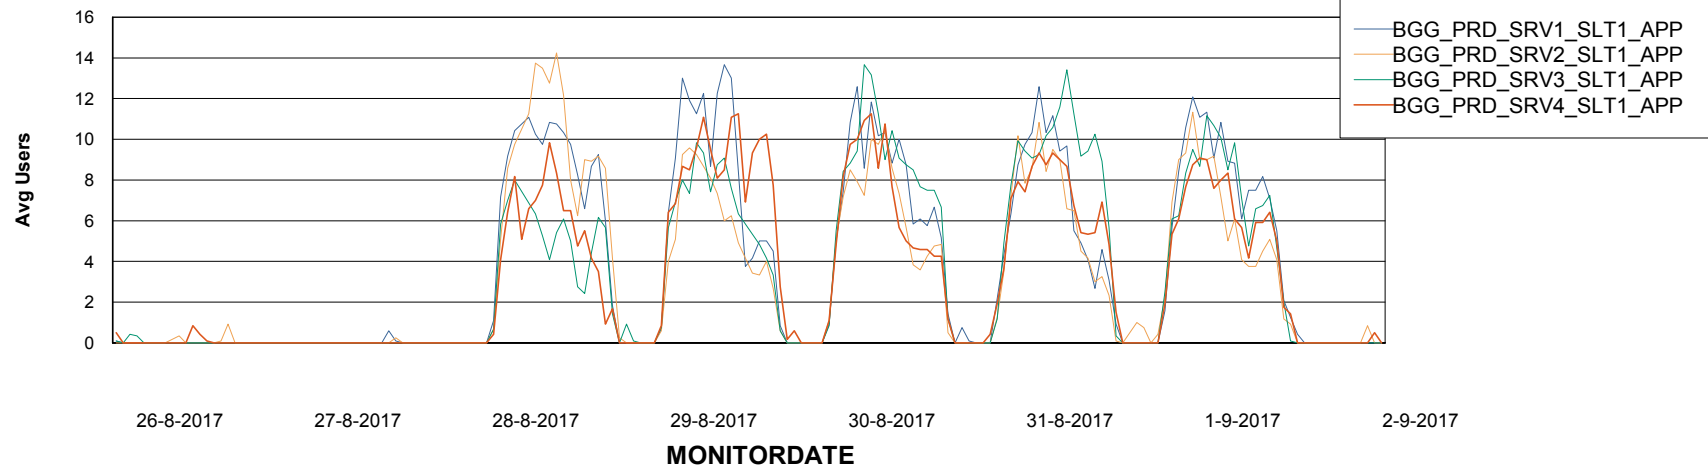

Avg users per day per ABS server