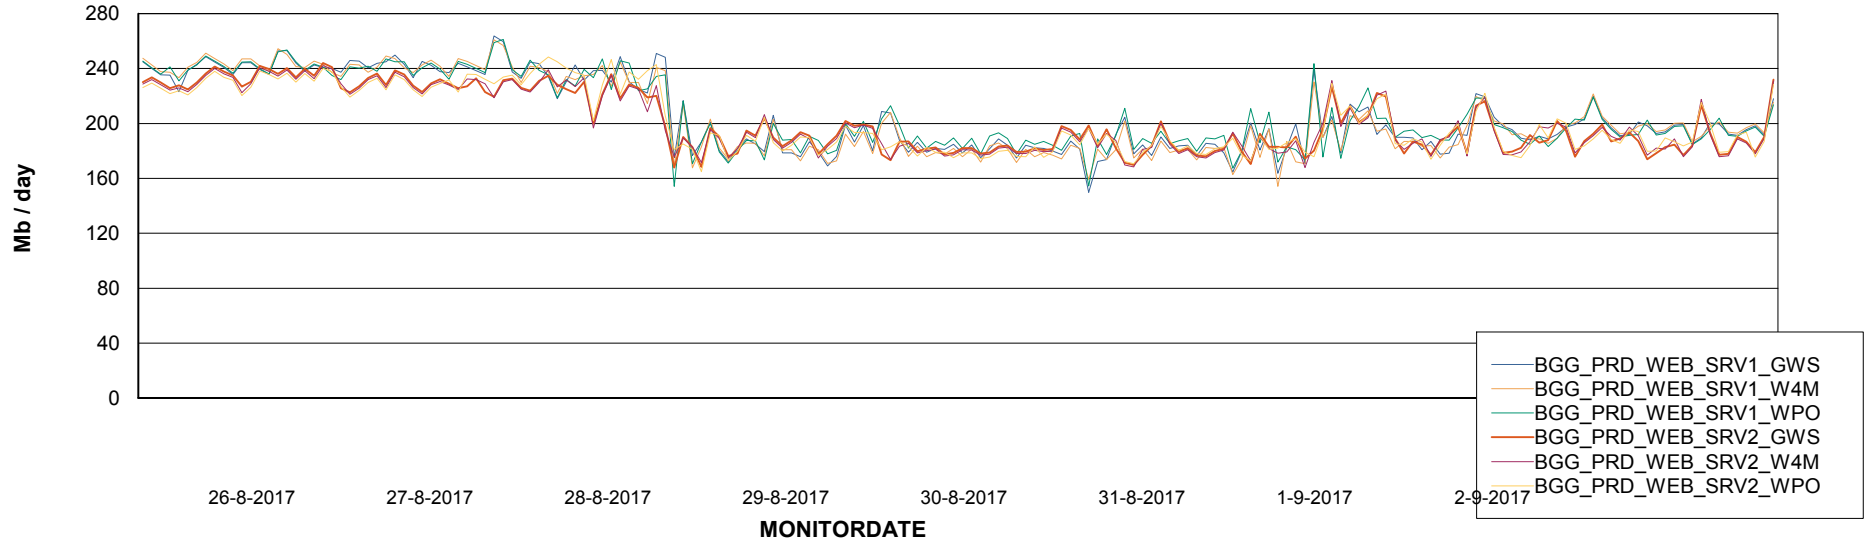

ABSSolute Web Component Services

Avg memory used per ABS Web component