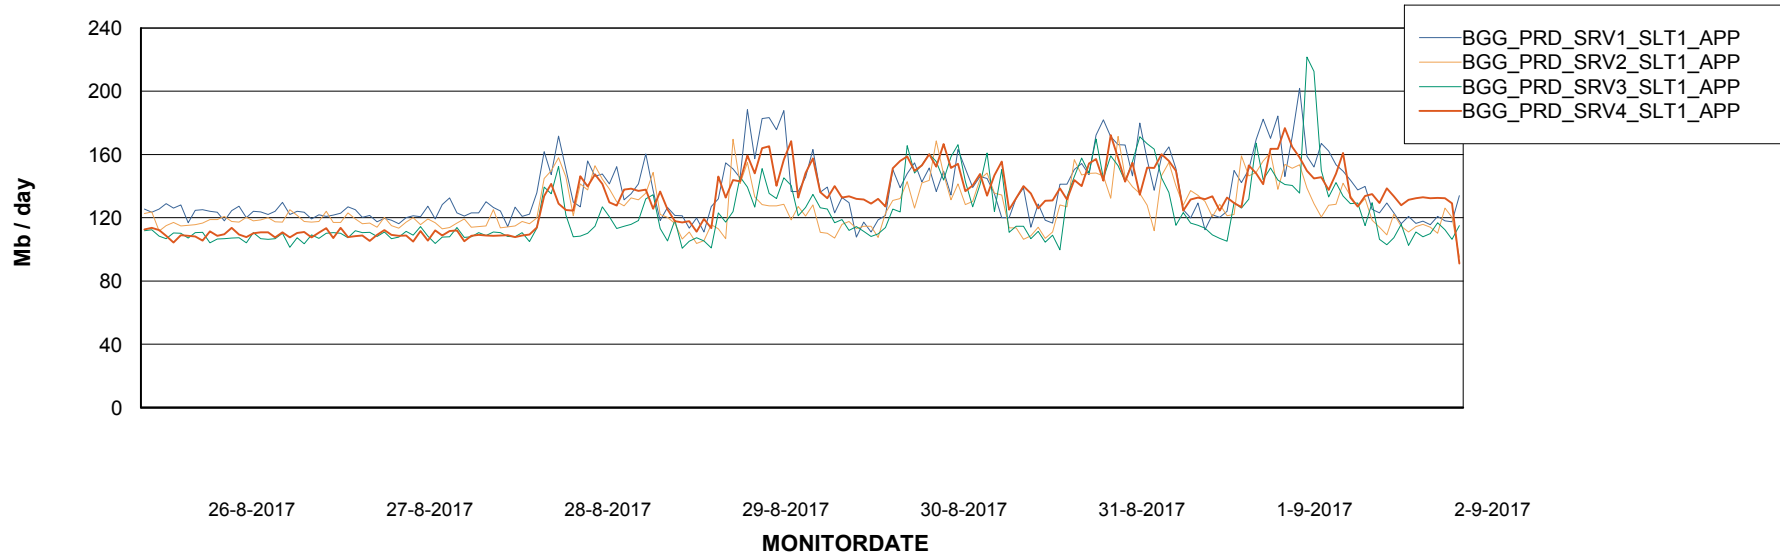

ABSolute Application Server Services

Avg memory used per ABS Server Service