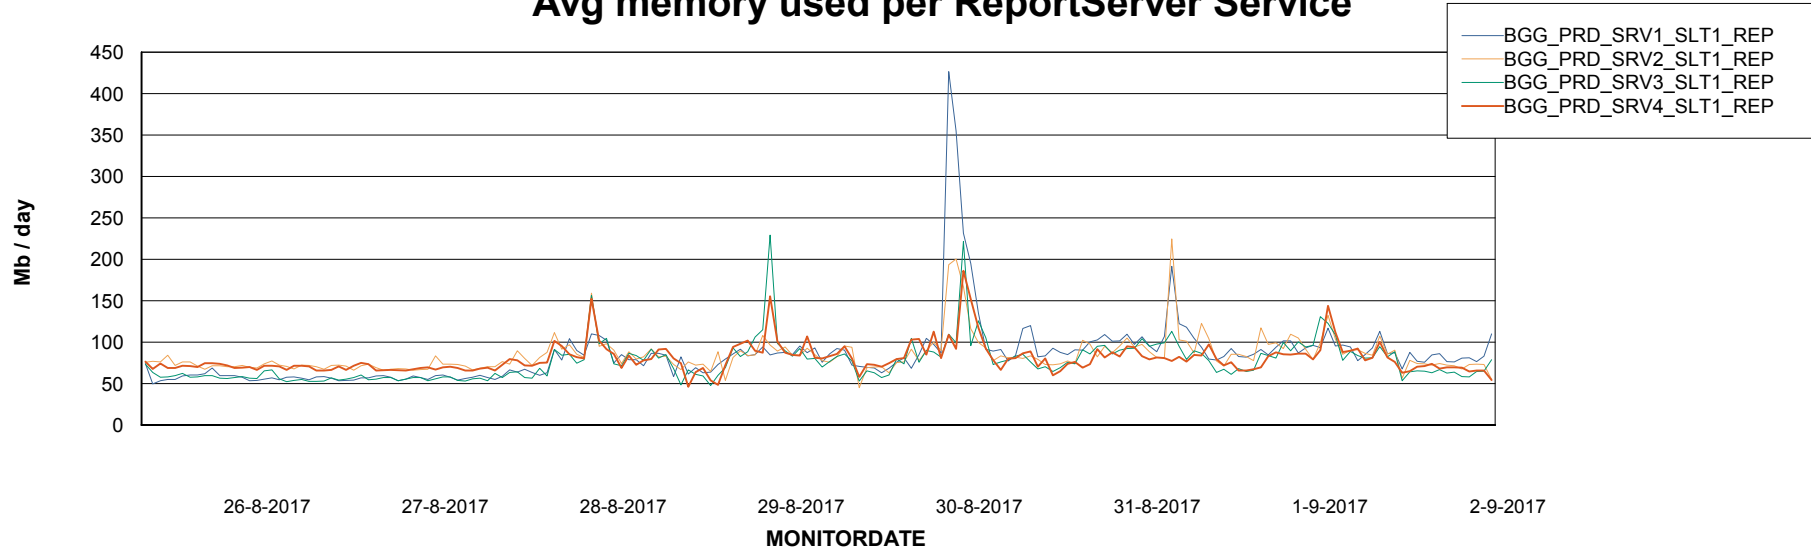

ABSSolute Application ReportServer Services

Avg memory used per ReportServer Service