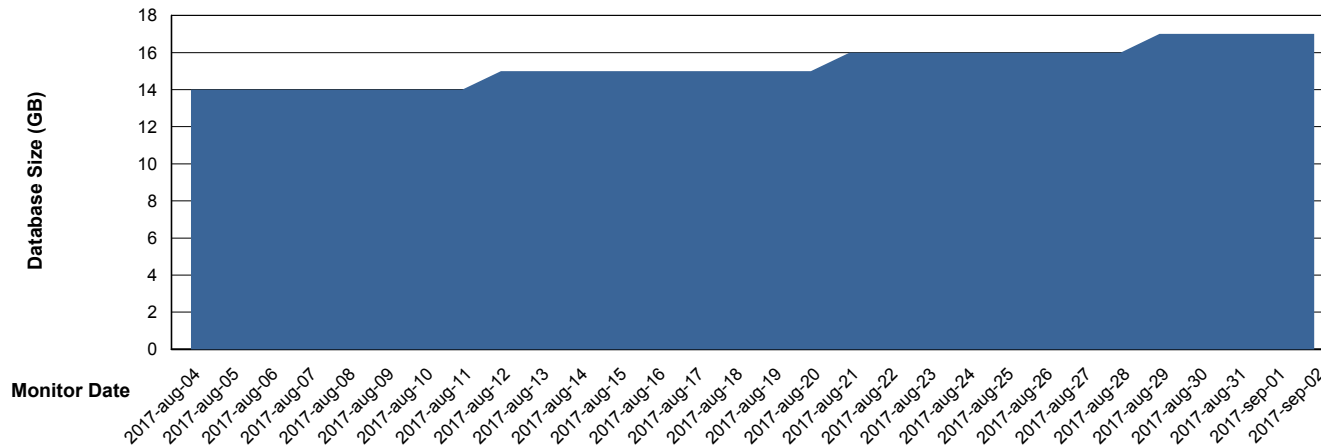

# Weekly SLA Customer Report

Customer BGG\_Production  
Database ID 58

DATABASE SIZE BGGDB\_BI

### Database growth over last month

DATABASE SIZE BGGDB\_Production

### Database growth over last month