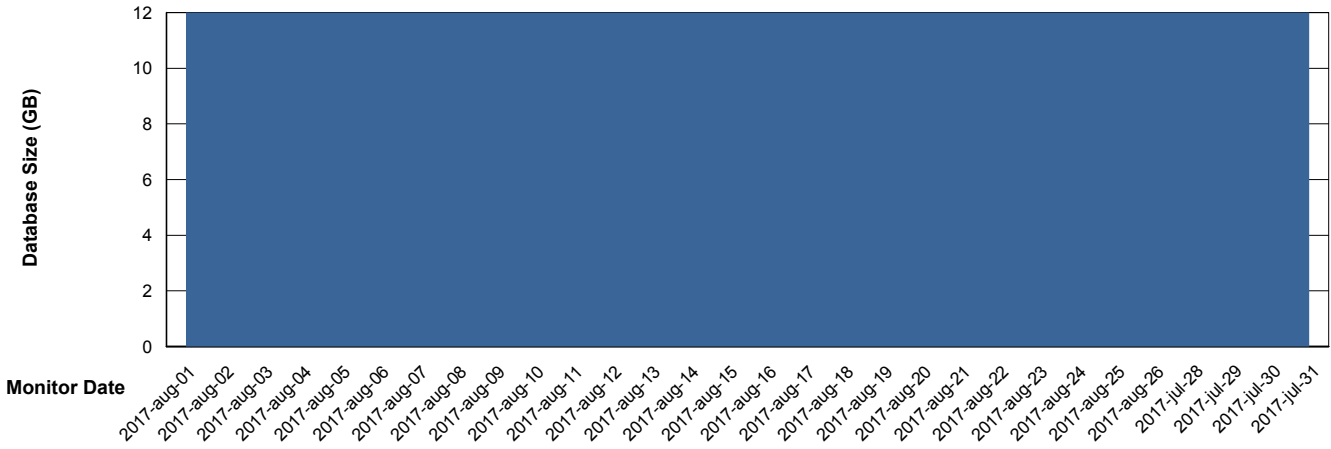

Database Performance WBLDB_Standby

DB Processes Max 500
DB Sessions Max 772

Weekly SLA Customer Report

Customer WBL_Production
 Database ID 40

DATABASE SIZE WBLDB_Production

Database growth over last month

Database Tablespace WBLDB_Production

Date	Tablespace Name	Filesize (Gb)	Usedsize (Gb)	Percentage free
26-8-2017	ABSDATA	6	5	17
	INDX	8	5	38
25-8-2017	ABSDATA	6	5	17
	INDX	8	5	38
24-8-2017	ABSDATA	6	5	17
	INDX	8	5	38
23-8-2017	ABSDATA	6	5	17
	INDX	8	5	38
22-8-2017	ABSDATA	6	5	17
	INDX	8	5	38
21-8-2017	ABSDATA	6	5	17
	INDX	8	5	38
20-8-2017	ABSDATA	6	5	17
	INDX	8	5	38