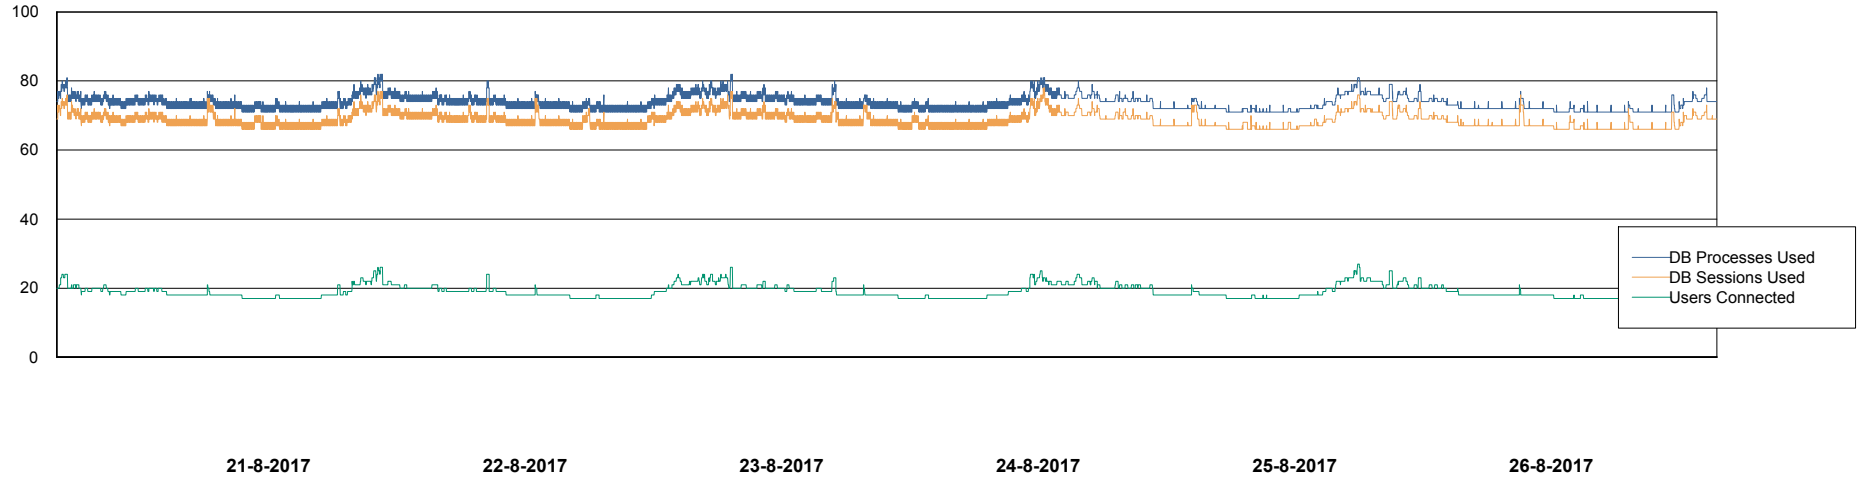

Harddisk Usage WBL_PRD_ORACLE2

	Free disk space on c: (%)	Total disk space on c: (Gb)	Free disk space on d: (%)	Total disk space on d: (Gb)	Free disk space on e: (%)	Total disk space on e: (Gb)	Free disk space on f: (%)	Total disk space on f: (Gb)
26-8-2017	75	120	90	200	89	200	95	200
25-8-2017	75	120	90	200	89	200	96	200
24-8-2017	75	120	90	200	89	200	96	200
23-8-2017	75	120	90	200	89	200	96	200
22-8-2017	75	120	90	200	89	200	96	200
21-8-2017	75	120	90	200	89	200	96	200
20-8-2017	75	120	90	200	89	200	96	200

Weekly SLA Customer Report

Customer WBL_Production
Database ID 40

Database Performance WBLDB_Production

DB Processes Max 500
DB Sessions Max 772

Weekly SLA Customer Report

Customer WBL_Production
Database ID 40