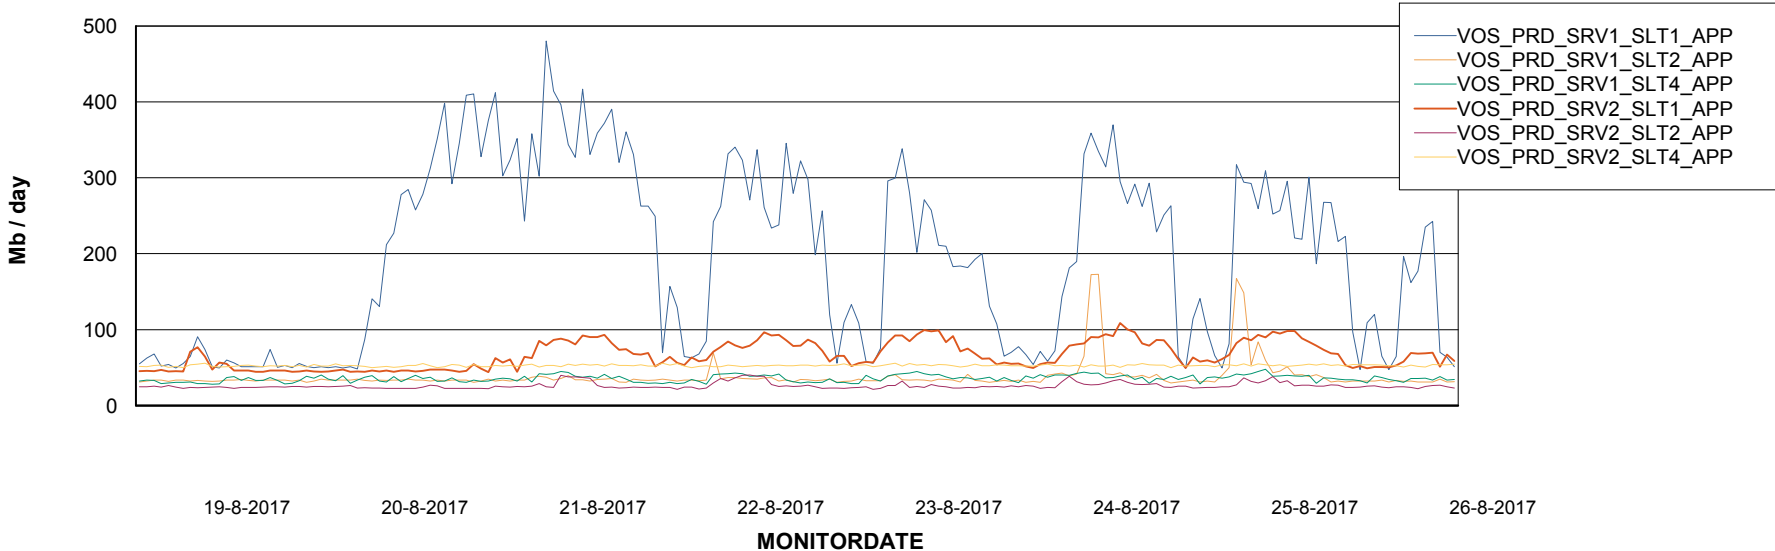

ABSSolute Application Server Services

Avg memory used per ABS Server Service