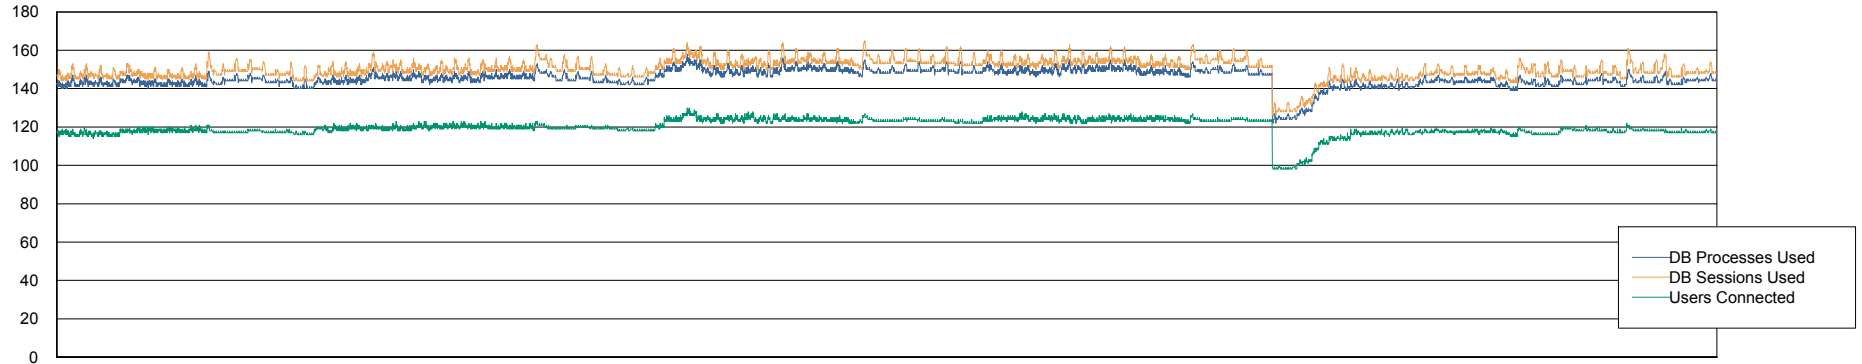

Database Performance VOSDB_Production

DB Processes Max 200
DB Sessions Max 322

21-8-2017   22-8-2017   23-8-2017   24-8-2017   25-8-2017   26-8-2017