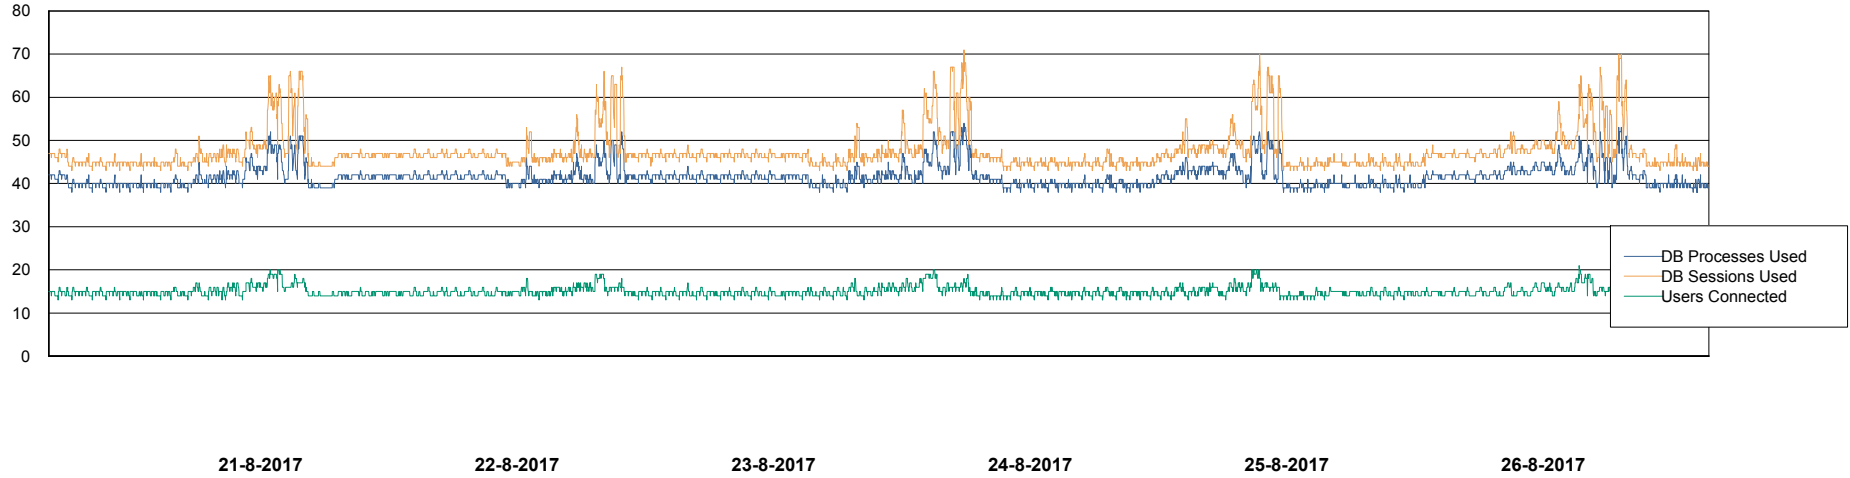

Database Performance VOSBIDB_Production

DB Processes Max 500
DB Sessions Max 772