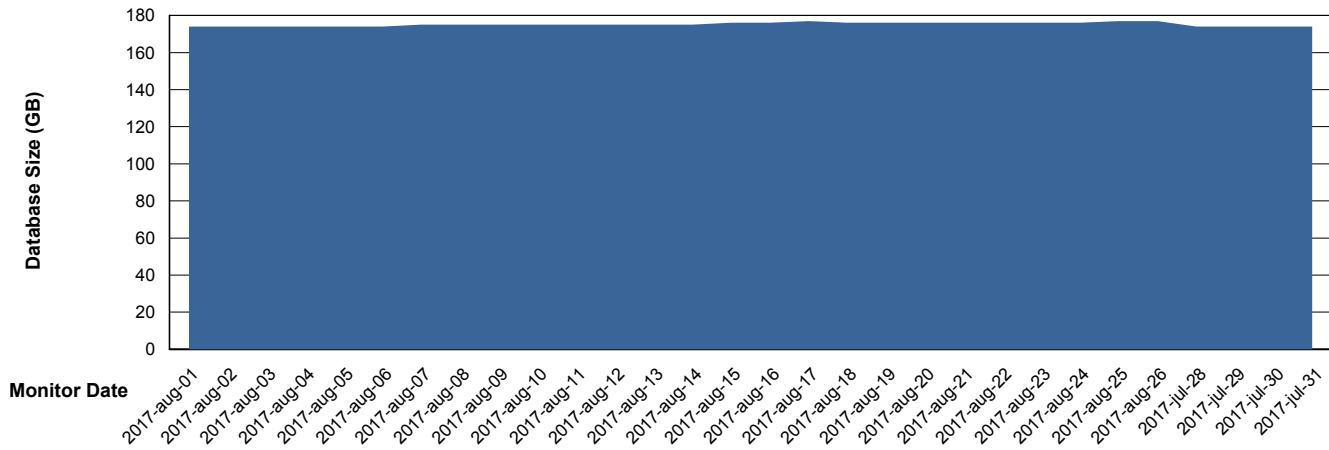

Customer VOS_Production
Database ID 68

DATABASE SIZE VOSBIDB_Production

Database growth over last month

DATABASE SIZE VOSDB_Production

Database growth over last month

Weekly SLA Customer Report

Customer VOS_Production
Database ID 68

Database Tablespace		VOSBIDB_Production		
Date	Tablespace Name	Filesize (Gb)	Usedsize (Gb)	Percentage free
26-8-2017	ABSDATA	24	20	17
	INDX	40	28	30
25-8-2017	ABSDATA	24	20	17
	INDX	40	28	30
24-8-2017	ABSDATA	24	20	17
	INDX	40	28	30
23-8-2017	ABSDATA	24	20	17
	INDX	40	28	30
22-8-2017	ABSDATA	24	20	17
	INDX	40	28	30
21-8-2017	ABSDATA	24	20	17
	INDX	40	28	30
20-8-2017	ABSDATA	24	20	17
	INDX	40	28	30