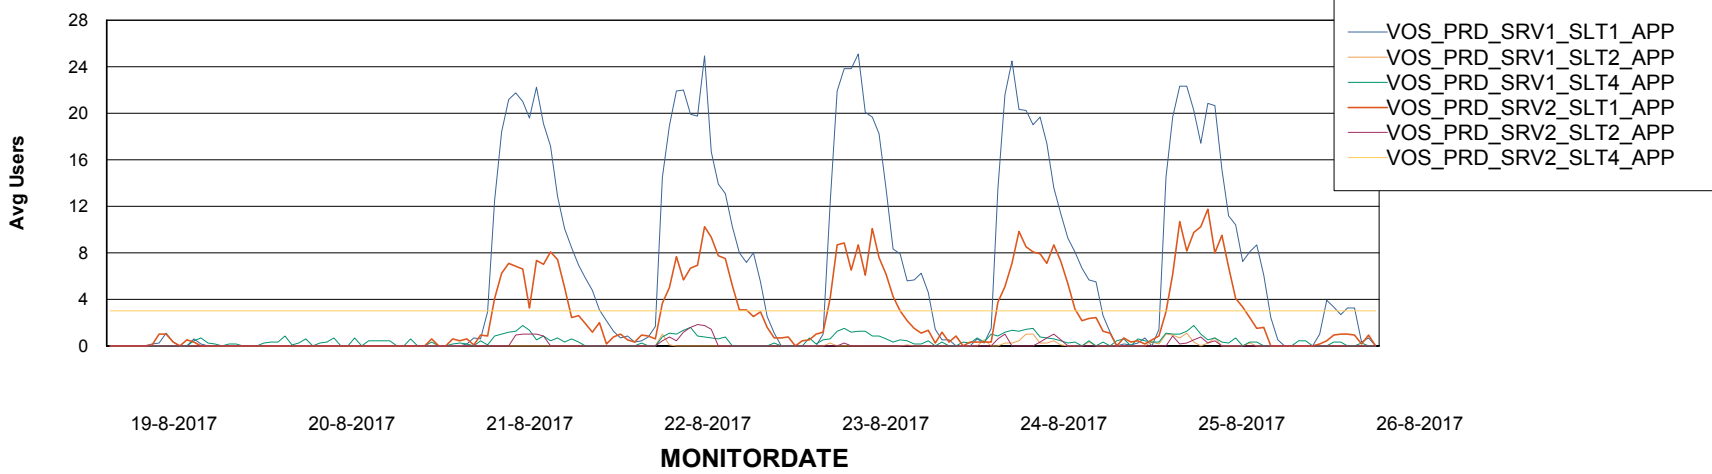

Weekly SLA Customer Report

Customer VOS_Production
Database ID 68

ABSSolute Application Server Services

Avg memory used per ABS Server Service

Avg users per day per ABS server

Weekly SLA Customer Report

Customer VOS_Production
Database ID 68