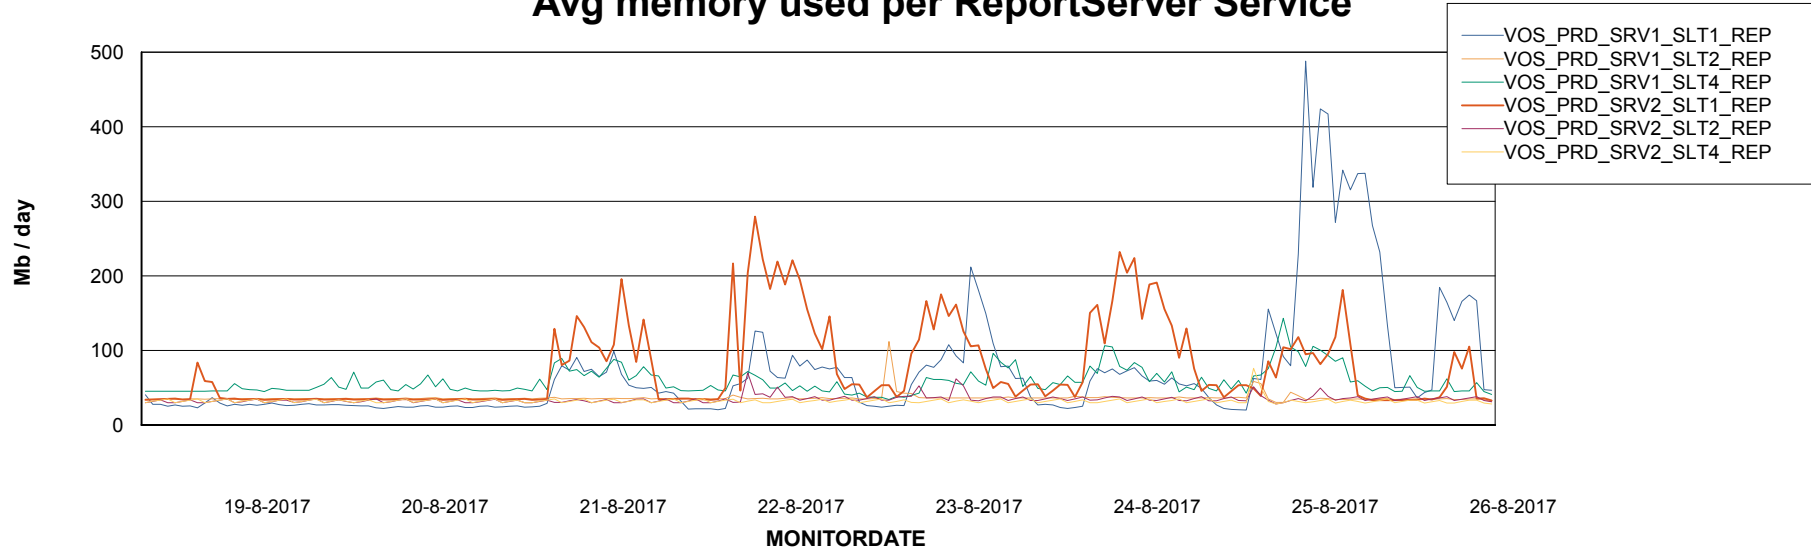

ABSSolute Application ReportServer Services

Avg memory used per ReportServer Service