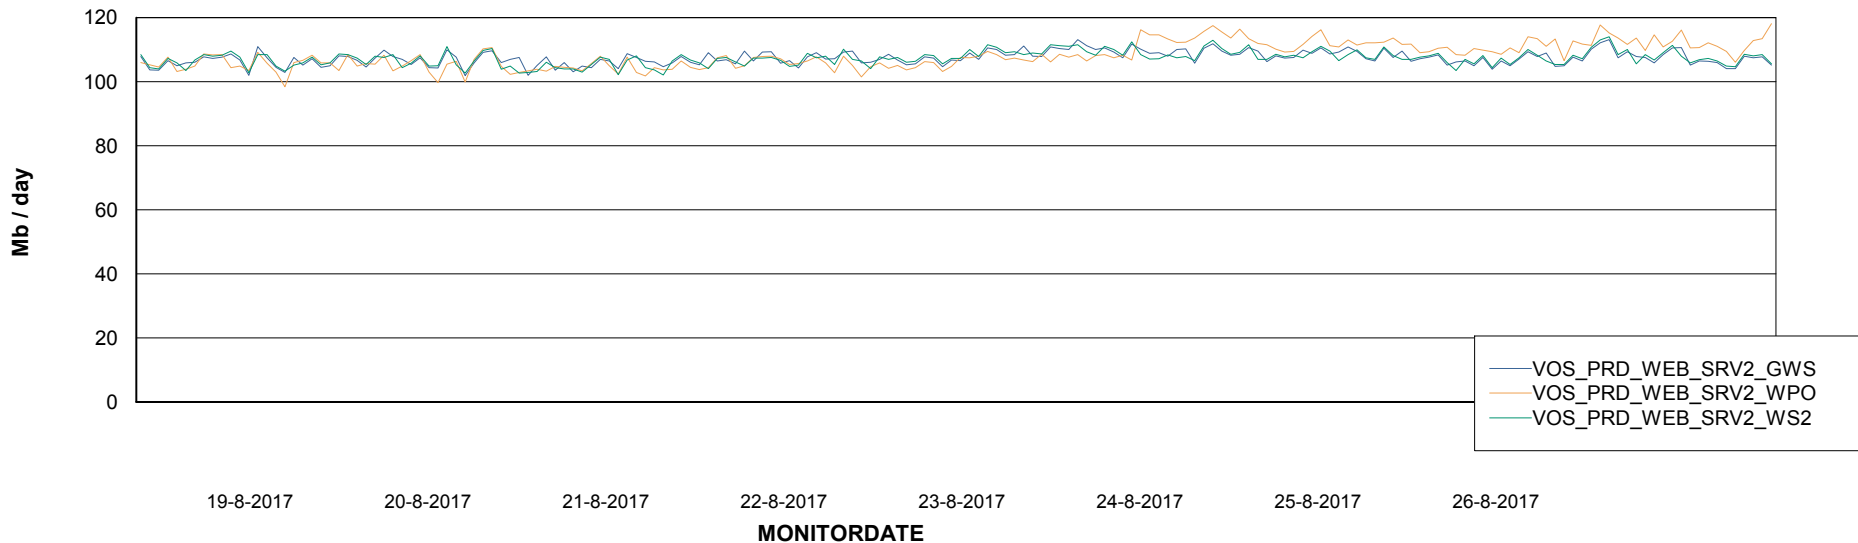

ABSSolute Application ReportServer Services

Avg memory used per ReportServer Service

Weekly SLA Customer Report

Customer VOS_Production
Database ID 68

ABSSolute Web Component Services

Avg memory used per ABS Web component