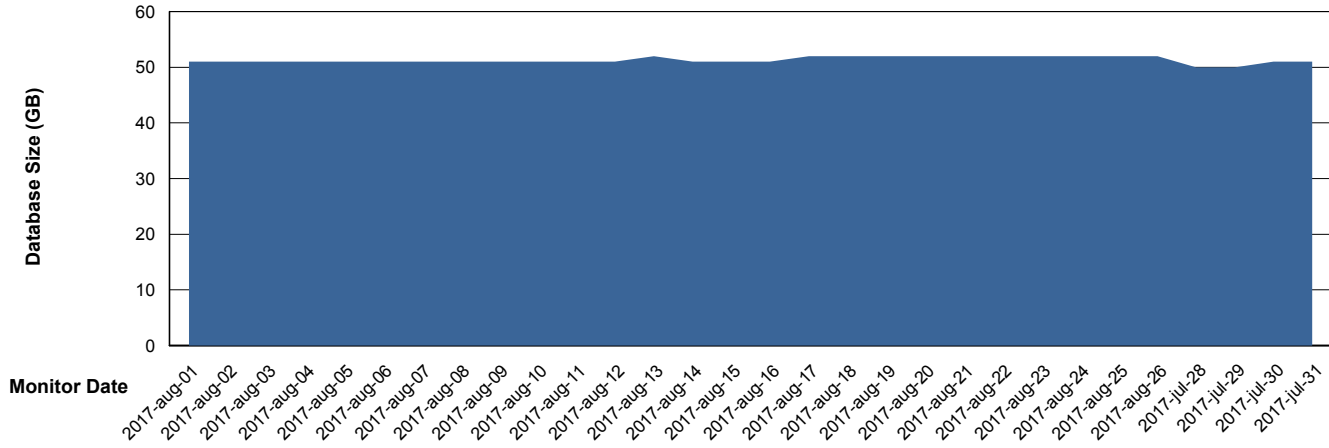

DATABASE SIZE VOSBIDB_Production

Database growth over last month