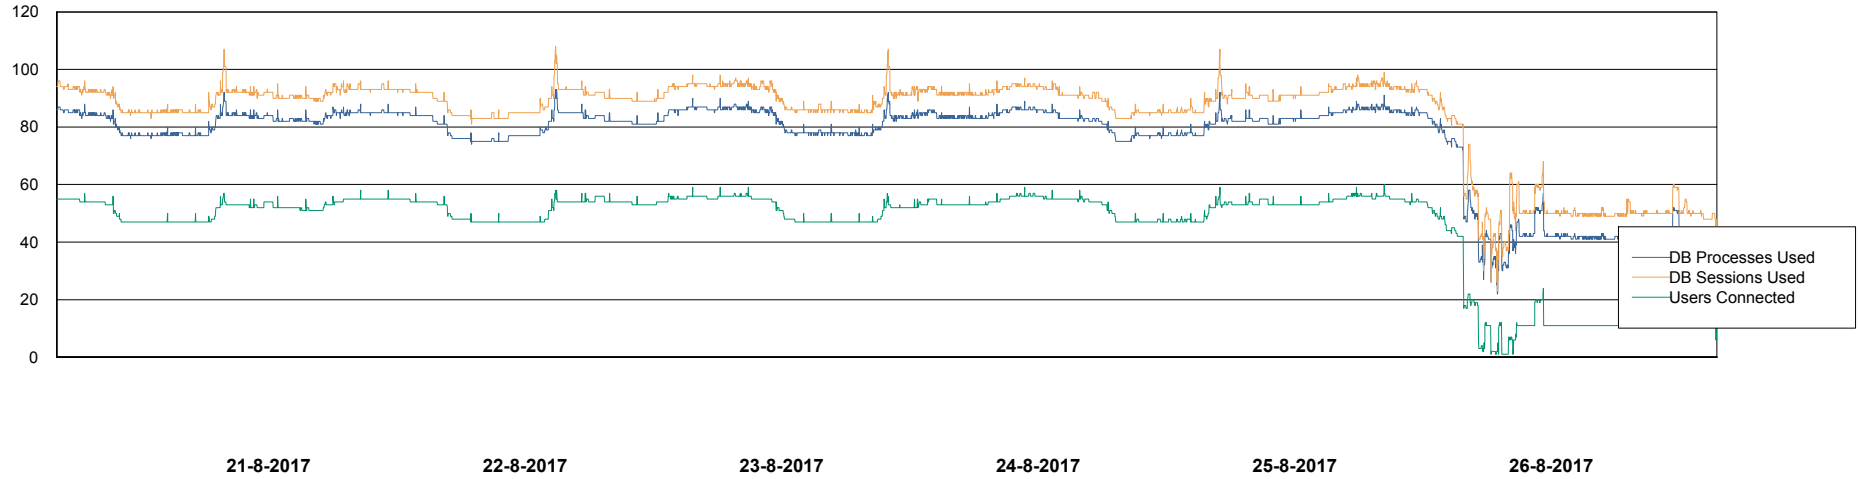

Database Performance RSSDB_Production

DB Processes Max 150
DB Sessions Max 248