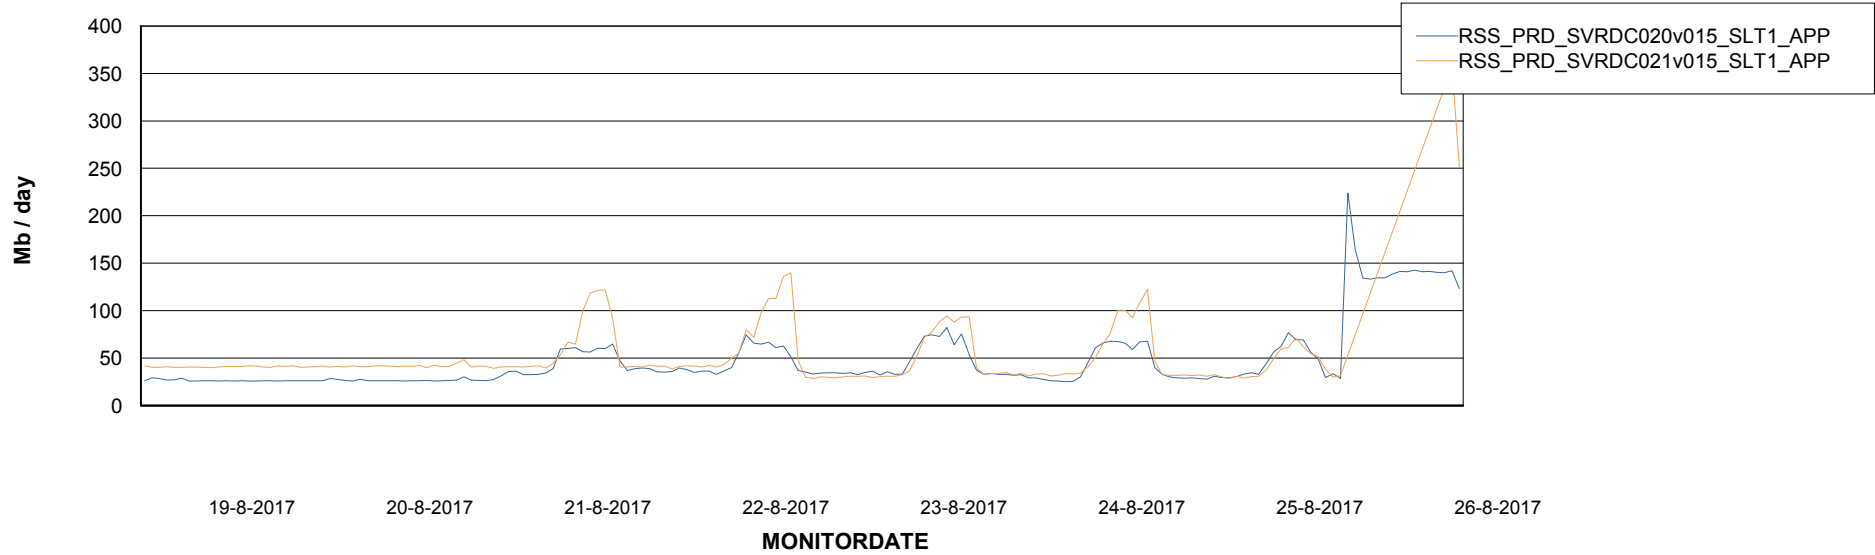

ABSSolute Application Server Services

Avg memory used per ABS Server Service