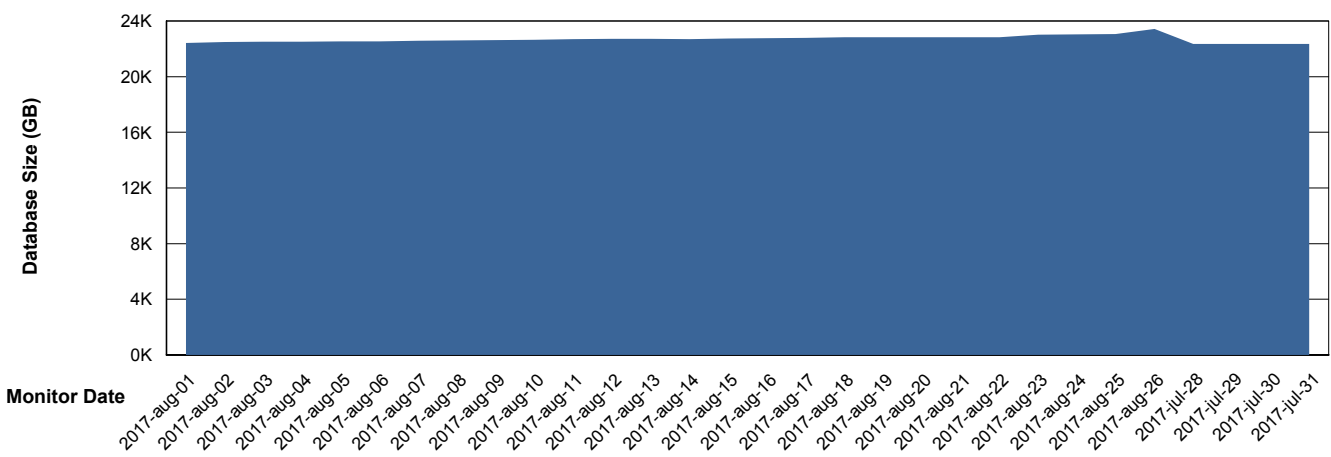

DATABASE SIZE RSSDB_Production

Database growth over last month