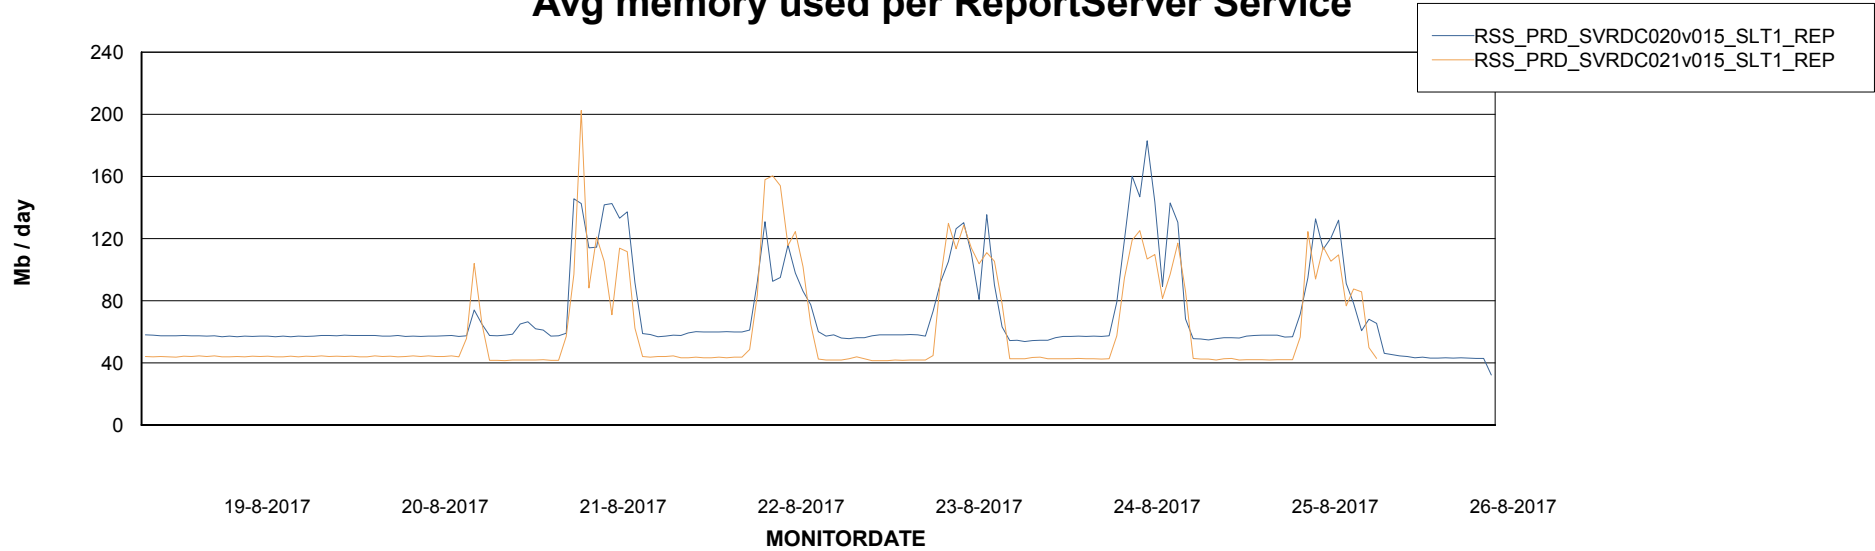

ABSSolute Application ReportServer Services

Avg memory used per ReportServer Service