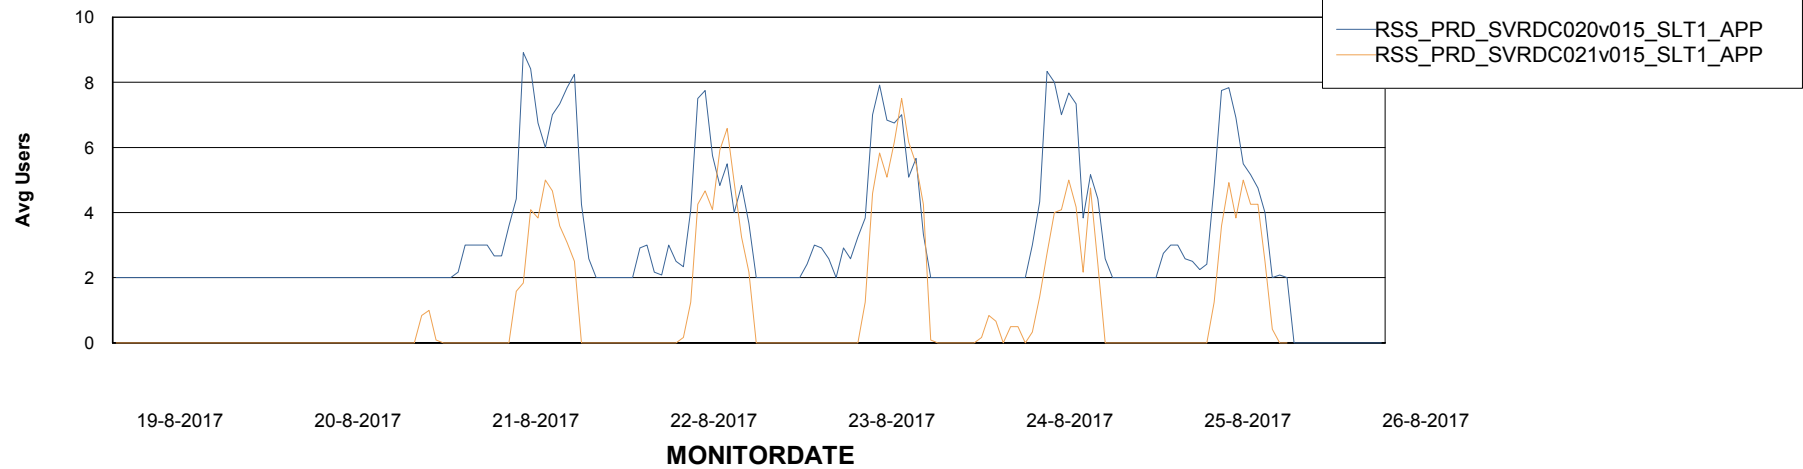

Avg users per day per ABS server