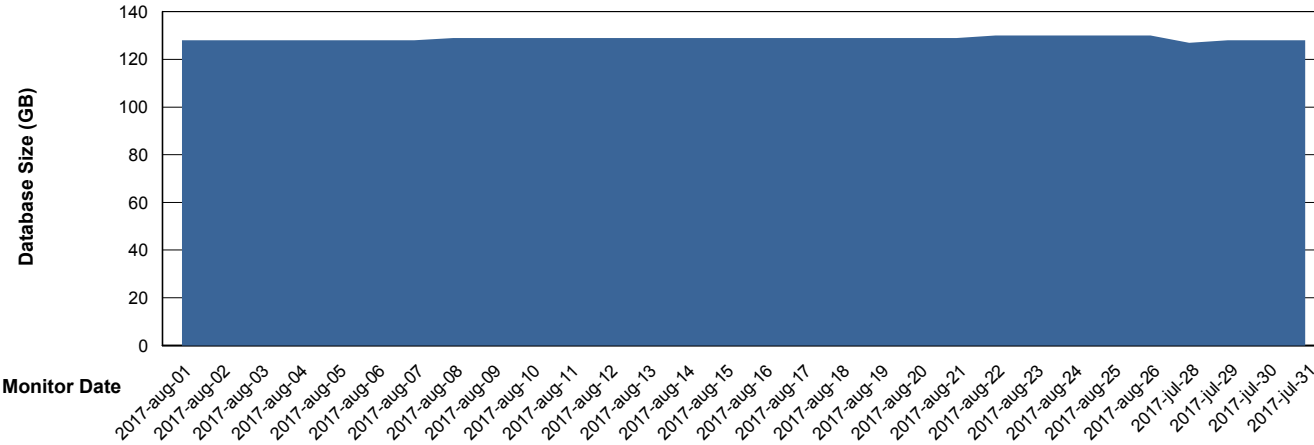

Database Performance PHSDB_Standby

DB Processes Max 500
DB Sessions Max 772

Weekly SLA Customer Report

Customer PHS_Production
 Database ID 47

DATABASE SIZE PHSDB_Production

Database growth over last month