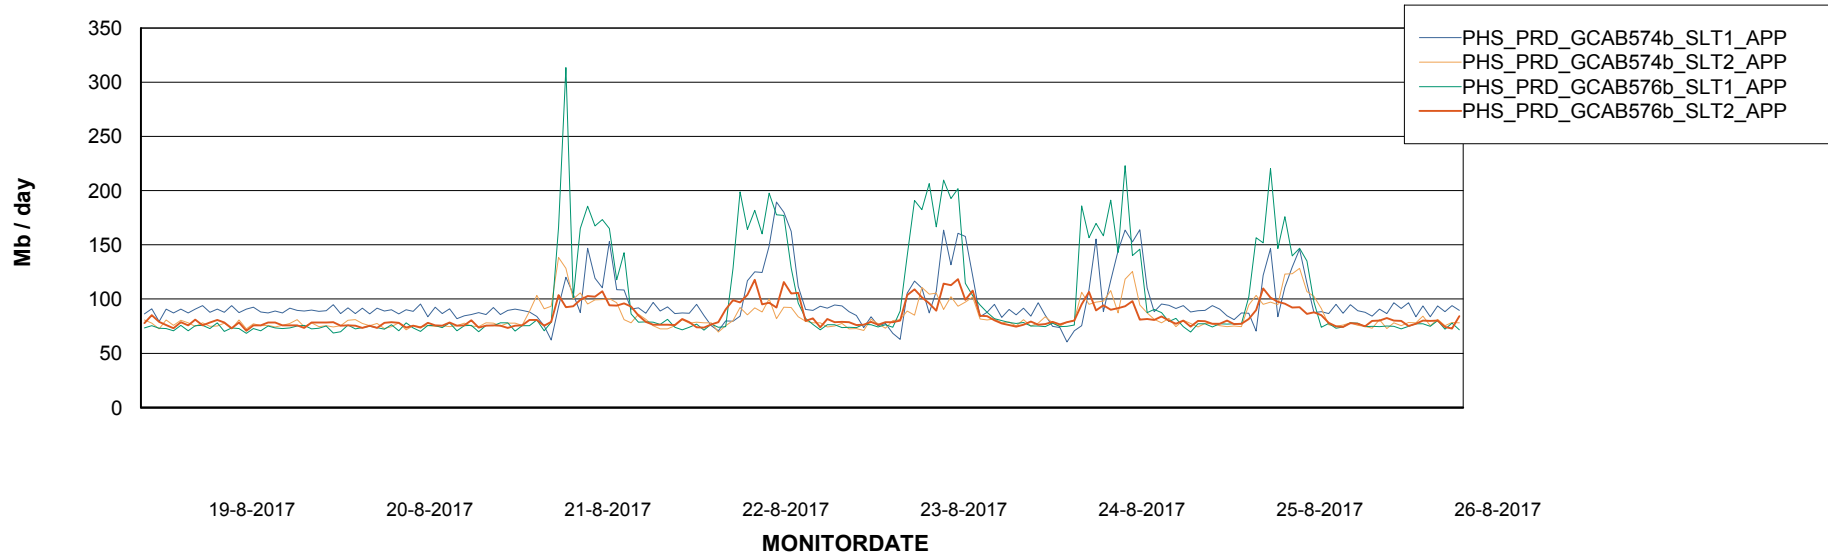

ABSSolute Application Server Services

Avg memory used per ABS Server Service