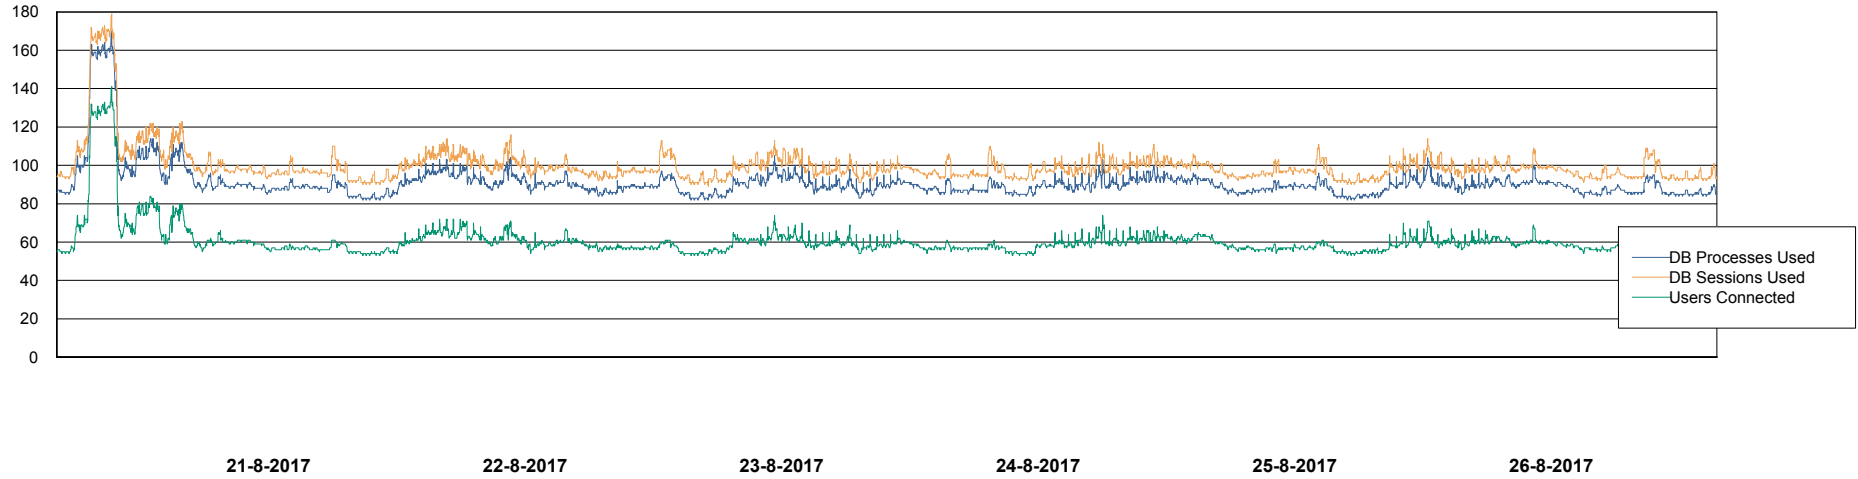

Harddisk Usage PCO_PRD_ORACLE2

	Free disk space on c: (%)	Total disk space on c: (Gb)	Free disk space on d: (%)	Total disk space on d: (Gb)
26-8-2017	77	279	50	838
25-8-2017	77	279	51	838
24-8-2017	77	279	51	838
23-8-2017	77	279	52	838
22-8-2017	77	279	52	838
21-8-2017	77	279	52	838
20-8-2017	77	279	53	838

Weekly SLA Customer Report

Customer PCO Production
Database ID 44

Database Performance PCODB_Production

DB Processes Max 300
DB Sessions Max 480

Weekly SLA Customer Report

Customer PCO Production
Database ID 44