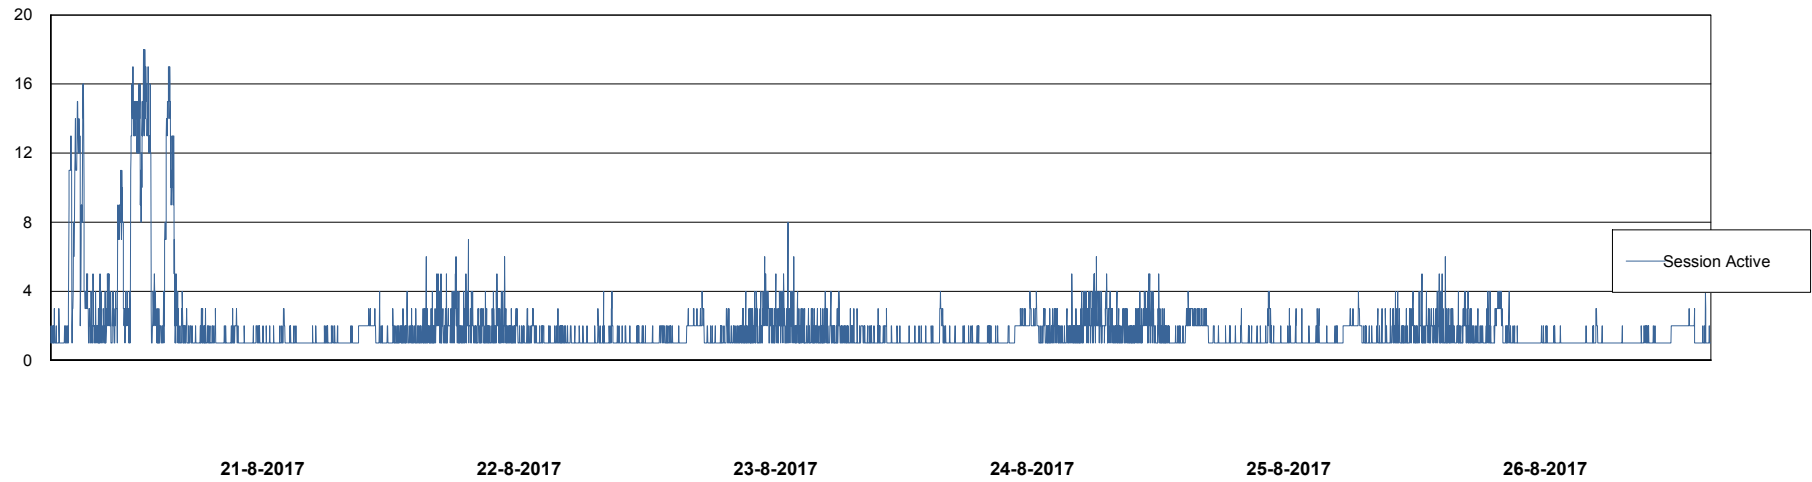

Database Performance PCODB_Production

DB Processes Max 300
DB Sessions Max 480