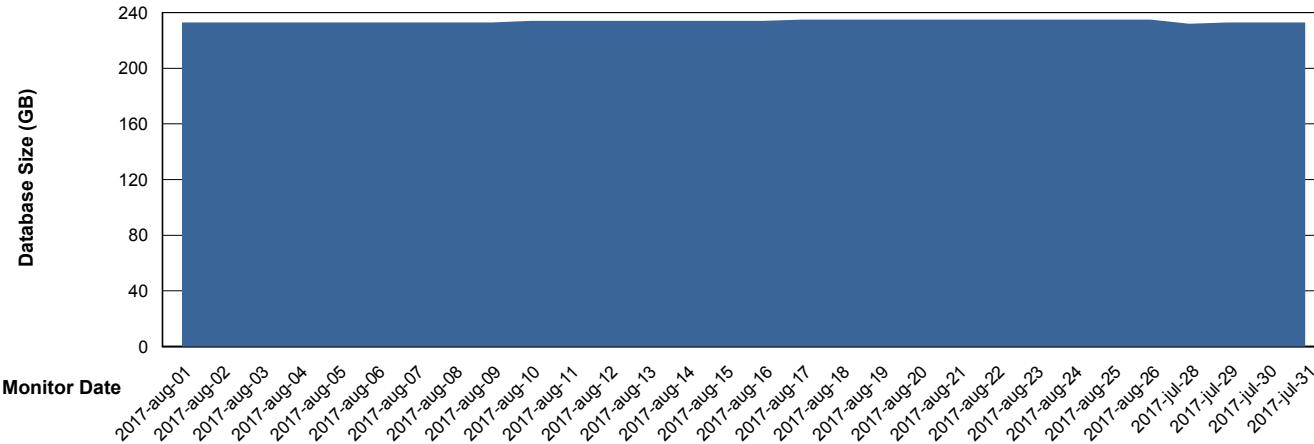

Database Performance PCODB_Standby

DB Processes Max 520
DB Sessions Max 804

Weekly SLA Customer Report

Customer PCO Production
 Database ID 44

DATABASE SIZE PCODB_Production

Database growth over last month