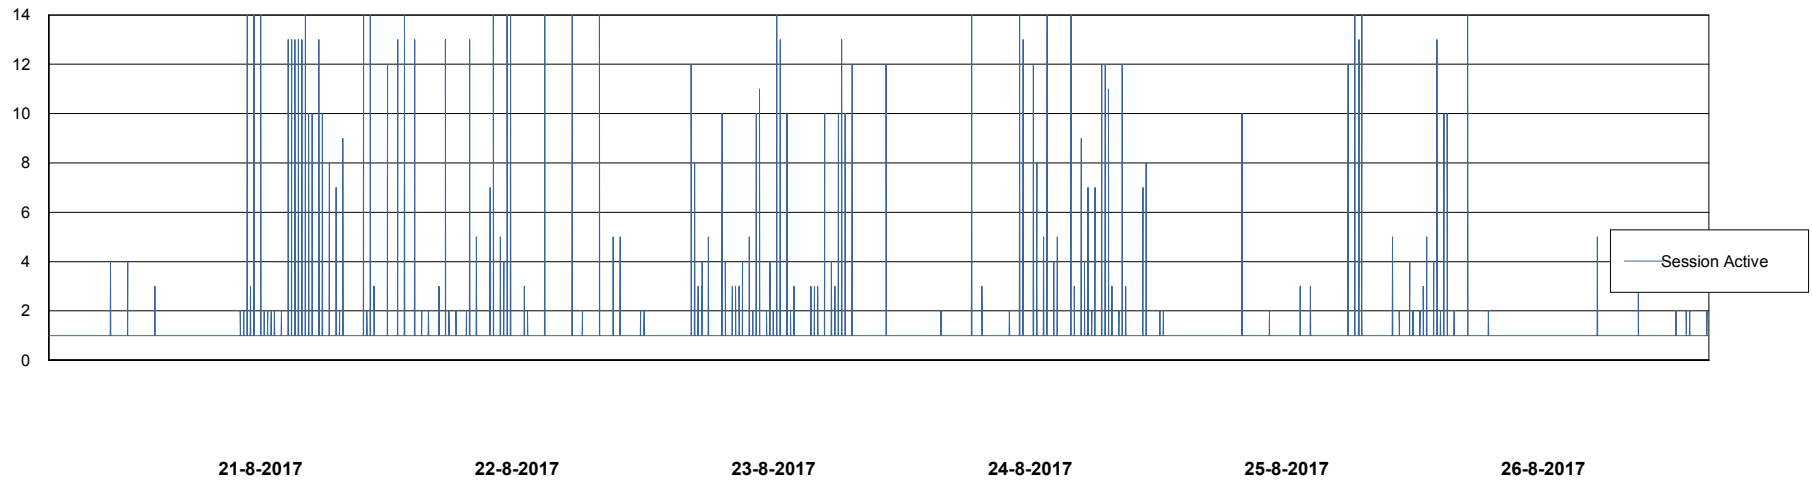

Database Performance PCODB_Standby

DB Processes Max 520
DB Sessions Max 804