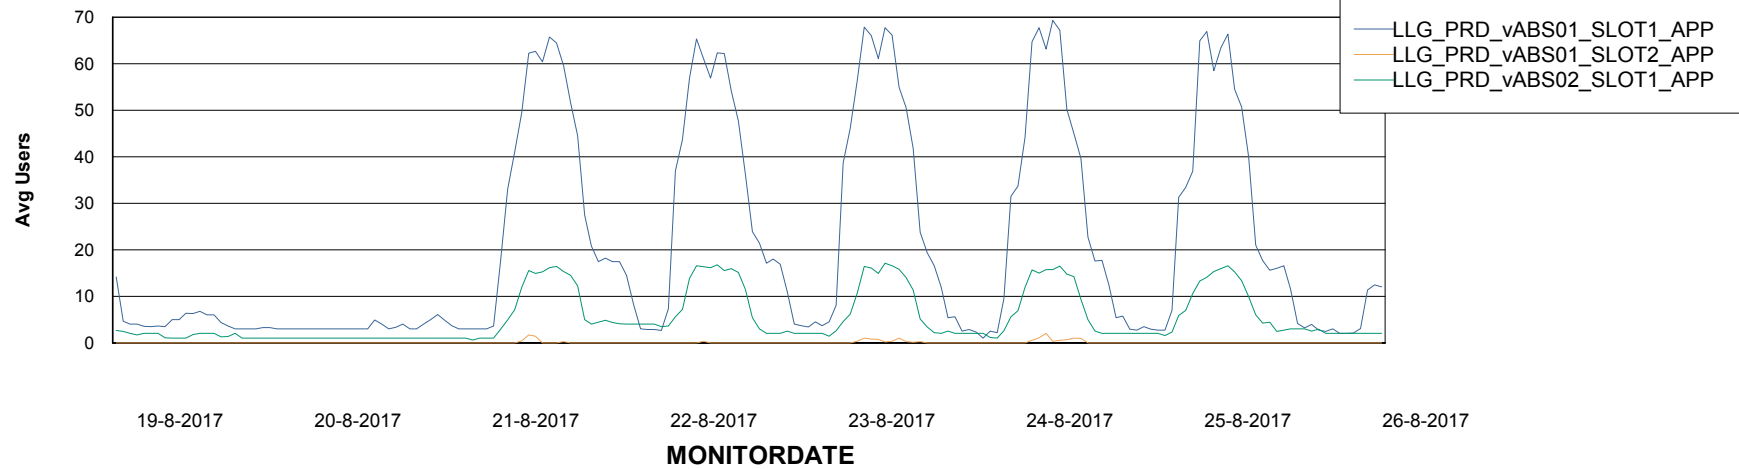

Avg users per day per ABS server