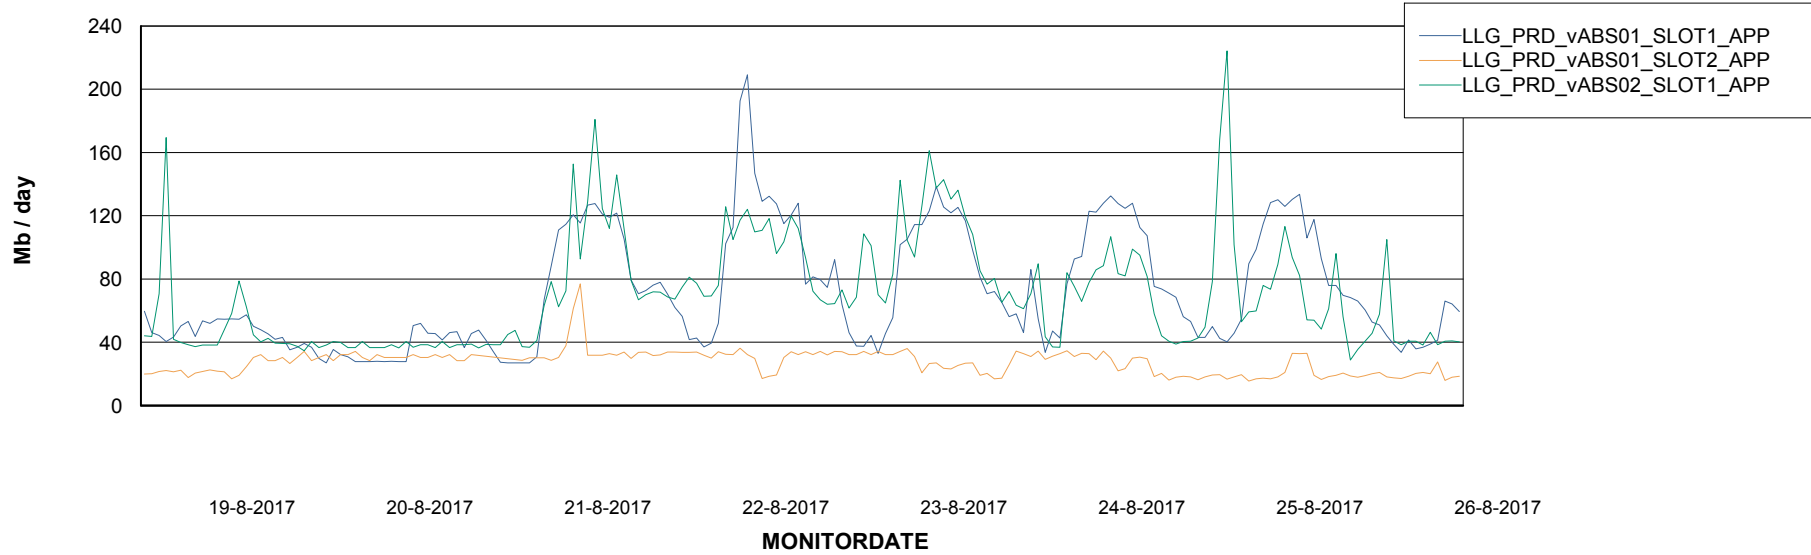

ABSSolute Application Server Services

Avg memory used per ABS Server Service