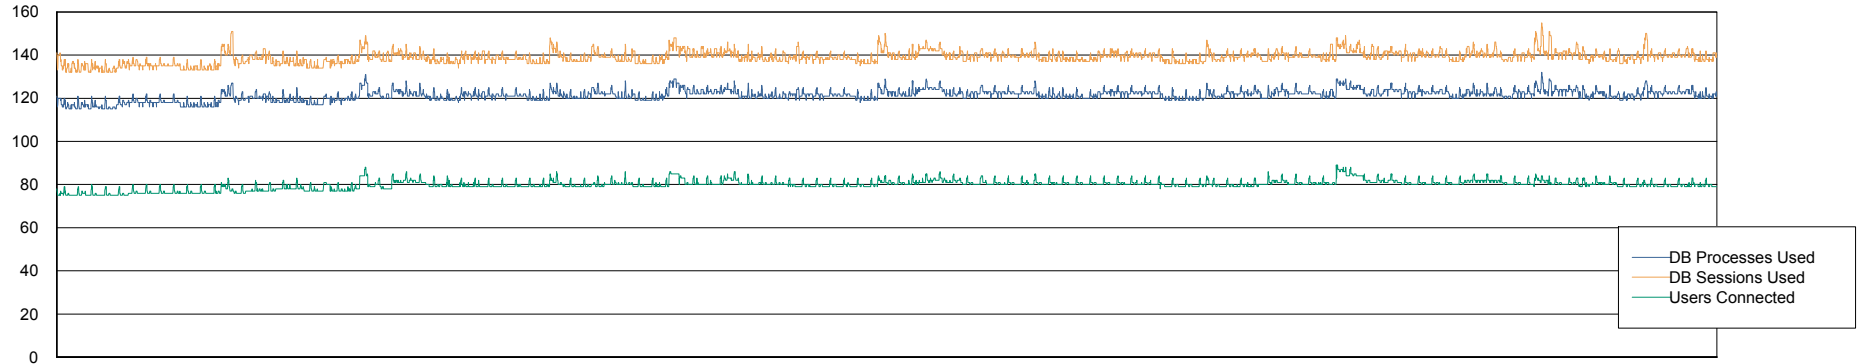

Database Performance LLGDB_Production

DB Processes Max 520
DB Sessions Max 804

21-8-2017   22-8-2017   23-8-2017   24-8-2017   25-8-2017   26-8-2017