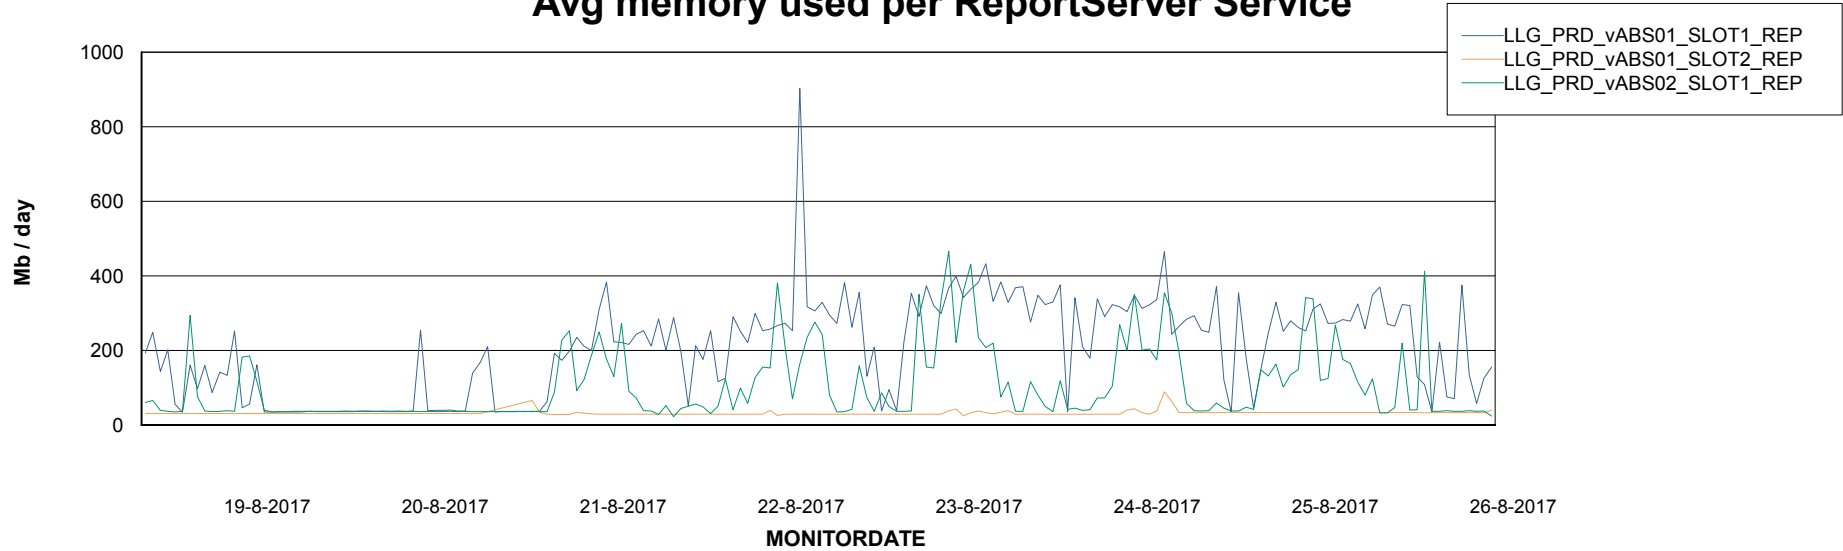

ABSSolute Application ReportServer Services

Avg memory used per ReportServer Service