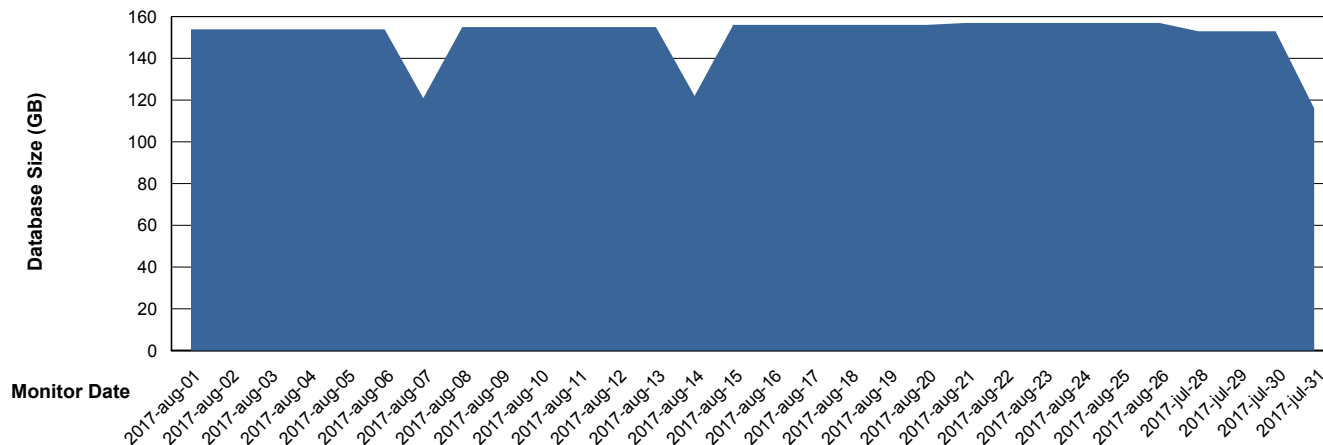

DATABASE SIZE LLGDB_Production

Database growth over last month