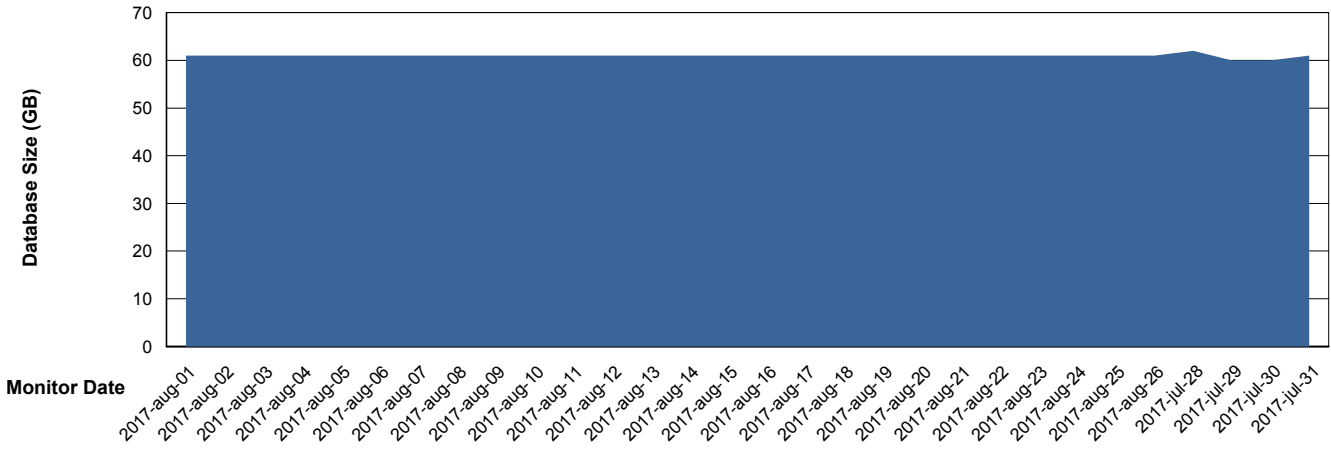

Database Performance JWRDB_Standby

DB Processes Max 150
DB Sessions Max 248

Weekly SLA Customer Report

Customer JWR Production
 Database ID 43

DATABASE SIZE JWRDB_Production

Database growth over last month

Database Tablespace JWRDB_Production

Date	Tablespace Name	Filesize (Gb)	Usedsize (Gb)	Percentage free
26-8-2017	ABSDATA	22	19	14
	INDX	50	41	18
25-8-2017	ABSDATA	22	19	14
	INDX	50	41	18
24-8-2017	ABSDATA	22	19	14
	INDX	50	41	18
23-8-2017	ABSDATA	22	19	14
	INDX	50	41	18
22-8-2017	ABSDATA	22	19	14
	INDX	50	41	18
21-8-2017	ABSDATA	22	19	14
	INDX	50	41	18
20-8-2017	ABSDATA	22	19	14
	INDX	50	41	18