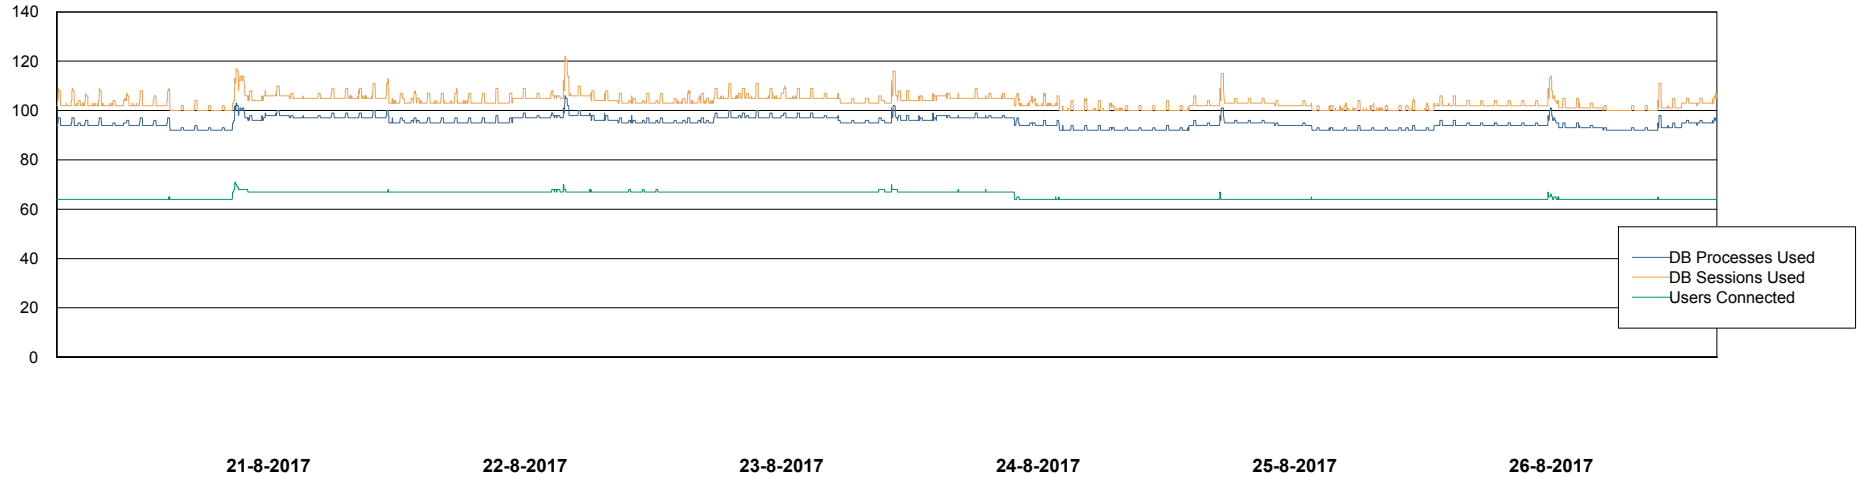

Harddisk Usage JWR_PRD_JWR-ODB-02

	Free disk space on / (%)	Total disk space on / (Gb)	Used disk space on / (Gb)
26-8-2017	56	251	105
25-8-2017	56	251	105
24-8-2017	56	251	105
23-8-2017	56	251	105
22-8-2017	56	251	105
21-8-2017	56	251	106
20-8-2017	56	251	105

Weekly SLA Customer Report

Customer JWR Production
Database ID 43

Database Performance JWRDB_Production

DB Processes Max 150
DB Sessions Max 248

Weekly SLA Customer Report

Customer JWR Production
Database ID 43