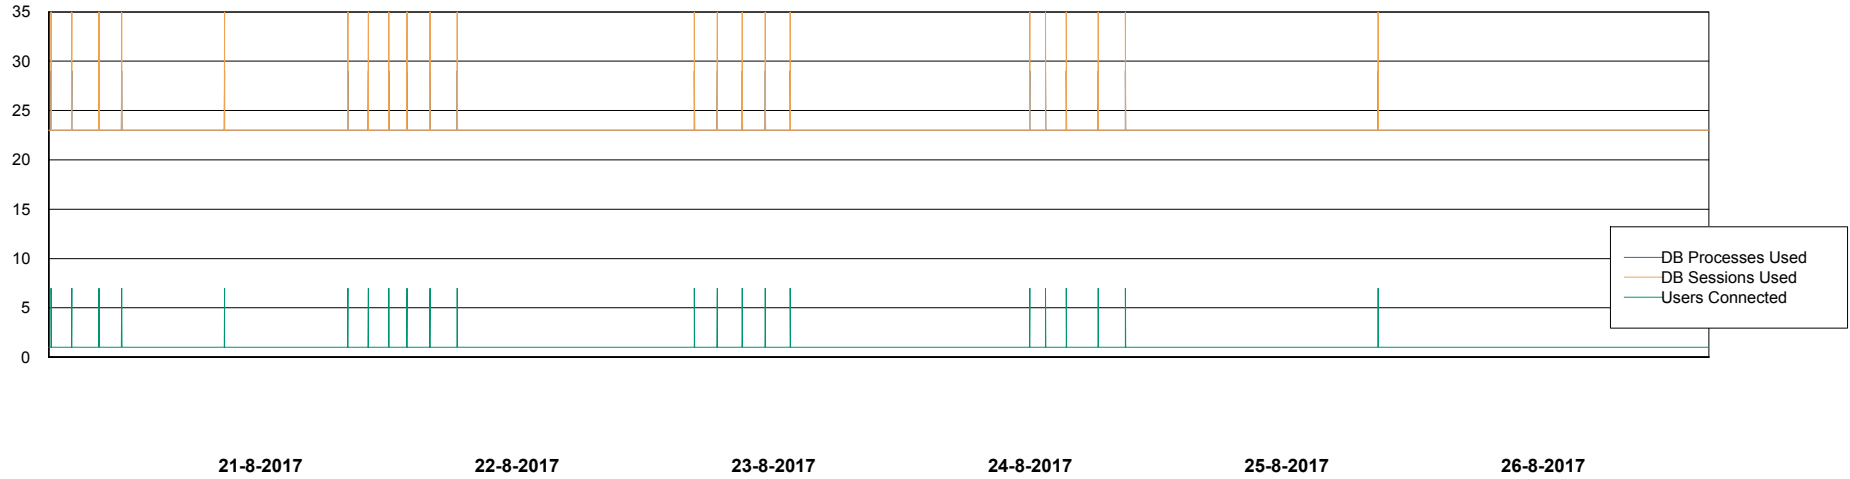

Weekly SLA Customer Report

Customer JWR Production
Database ID 43

Database Performance JWRDB_Production

DB Processes Max 150
DB Sessions Max 248

Weekly SLA Customer Report

Customer JWR Production
Database ID 43

Database Performance JWRDB_Standby

DB Processes Max 150
DB Sessions Max 248

Weekly SLA Customer Report

Customer JWR Production
 Database ID 43

DATABASE SIZE JWRDB_Production

Database growth over last month