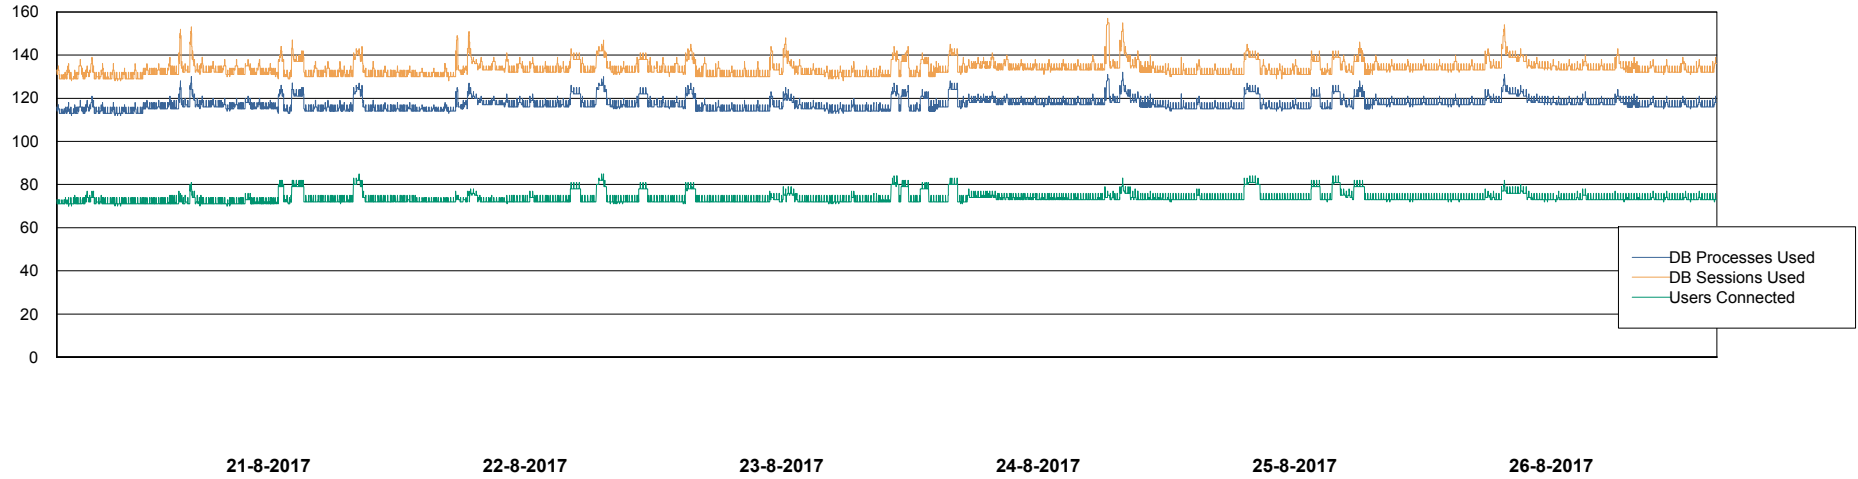

Database Performance DFDDDB_Production

DB Processes Max 600
DB Sessions Max 928