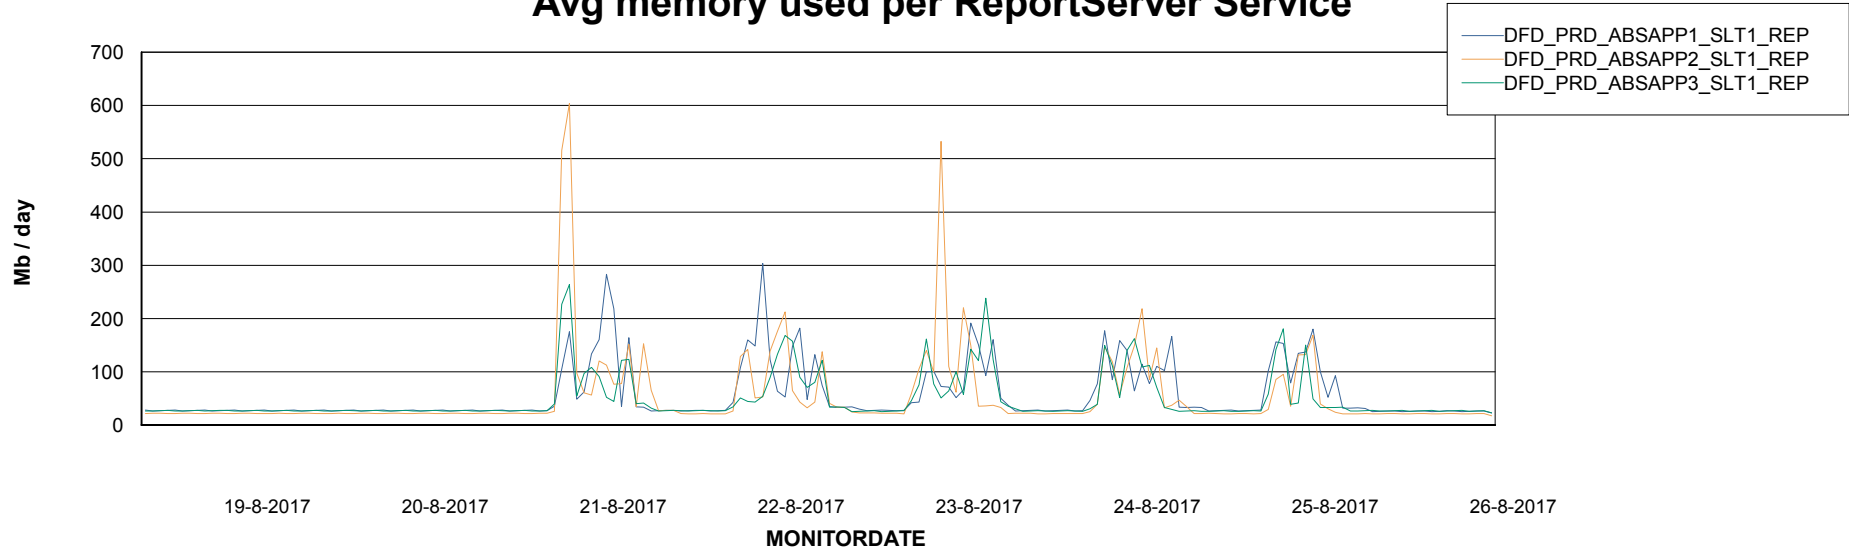

Avg users per day per ABS server

Weekly SLA Customer Report

Customer DFD Production
Database ID 39

ABSSolute Application ReportServer Services

Avg memory used per ReportServer Service

Disaster per ABS component