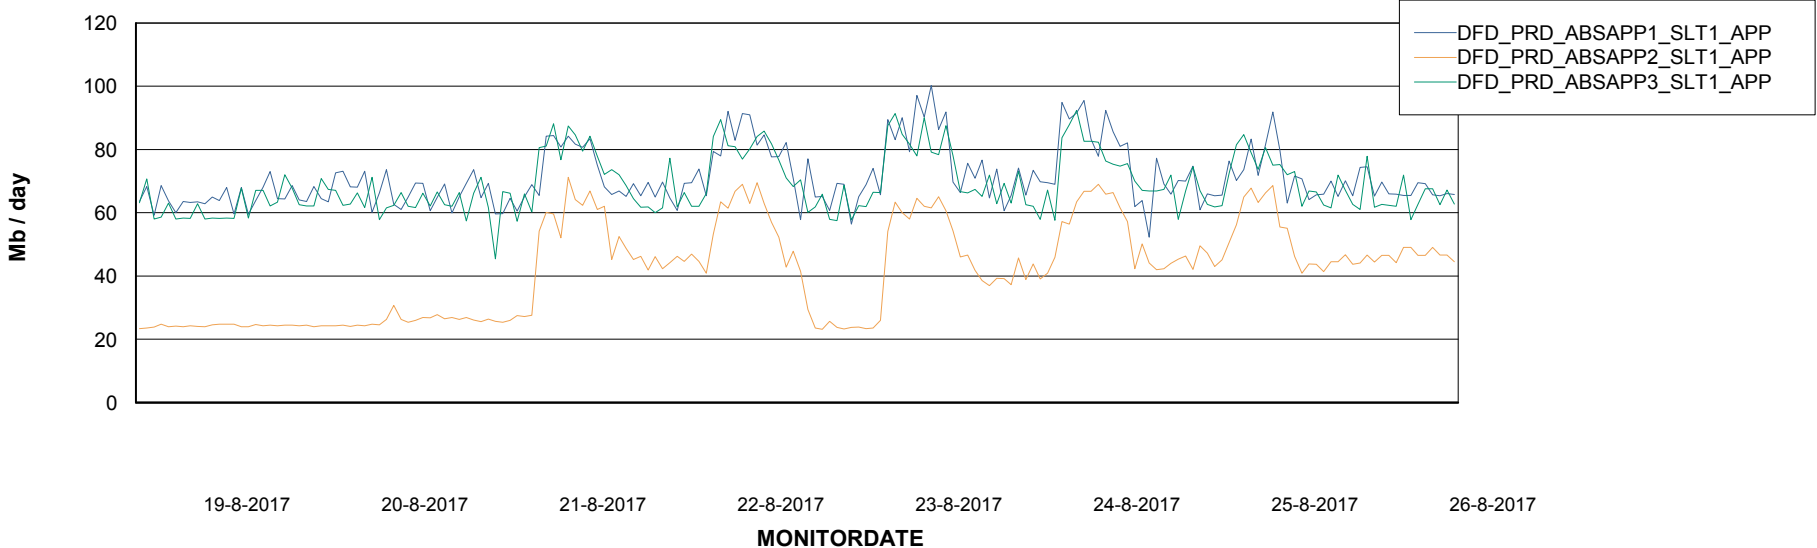

Standby Database Health DFD Production

Recovery lag for last 7 days

Weekly SLA Customer Report

Customer DFD Production
Database ID 39

ABSSolute Application Server Services

Avg memory used per ABS Server Service