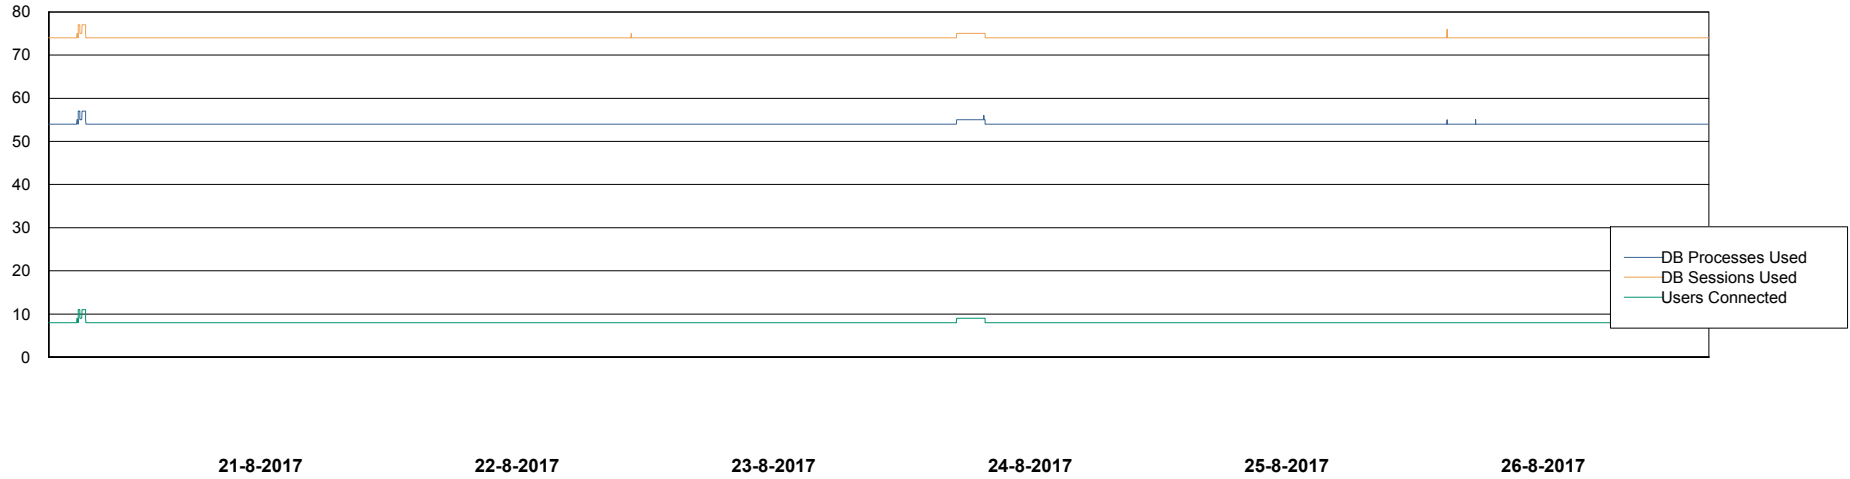

Database Performance DFDDB_Standby

DB Processes Max 600
DB Sessions Max 928