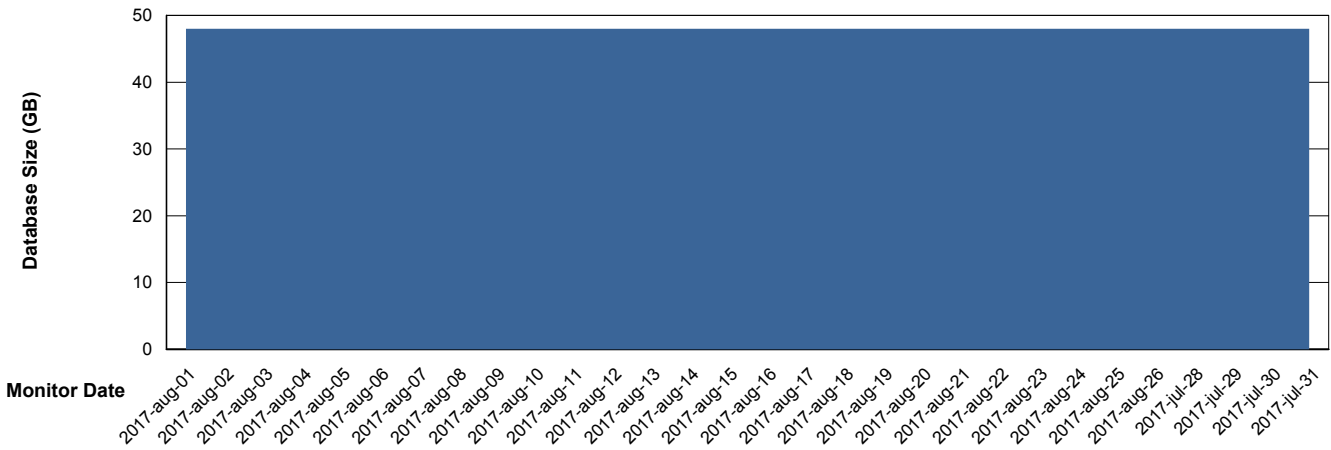

Weekly SLA Customer Report

Customer DFD Production
Database ID 39

DATABASE SIZE DFDDDB_Production

Database growth over last month

DATABASE SIZE DFDDDBI_Production

Database growth over last month

Weekly SLA Customer Report