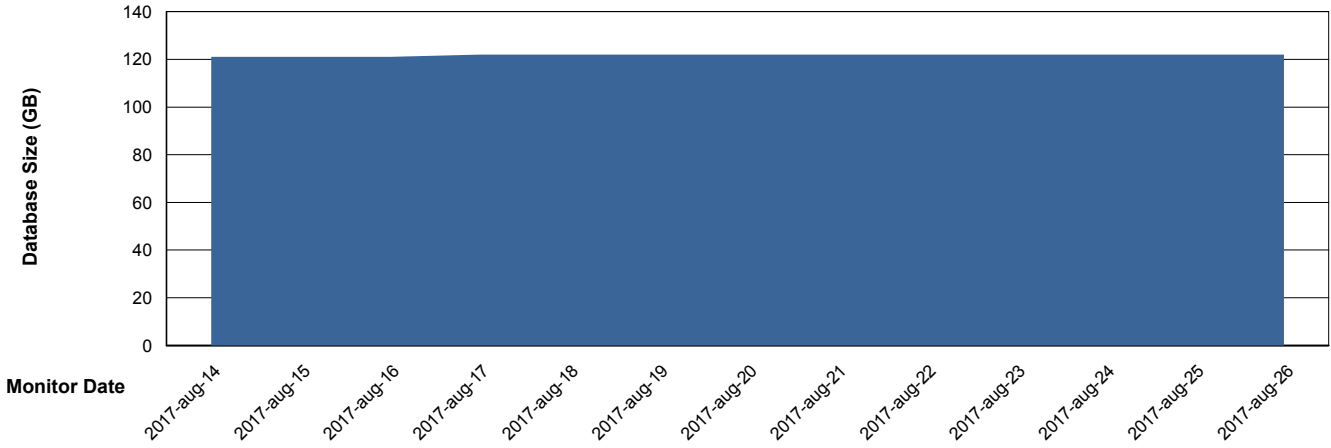

DATABASE SIZE DFDDDB_Production

Database growth over last month