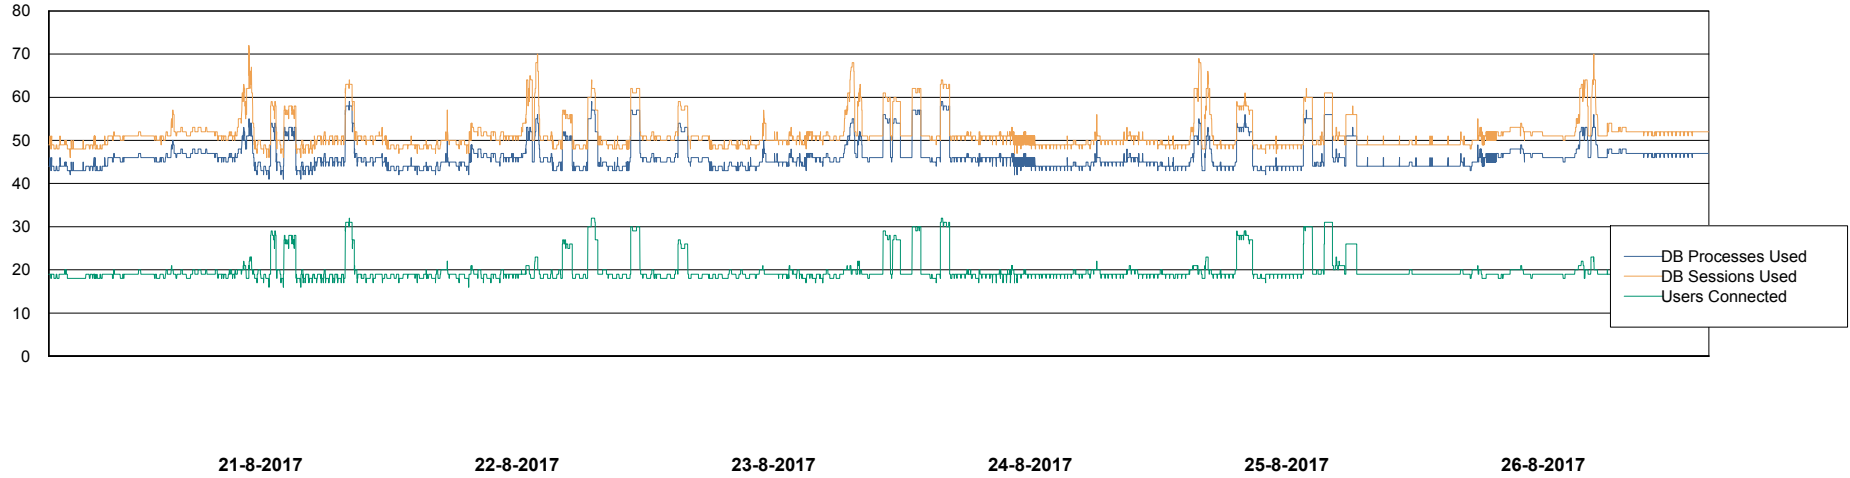

Database Performance DFDDB_Standby

DB Processes Max 600
DB Sessions Max 928

Weekly SLA Customer Report

Customer DFD Production
Database ID 39

Database Performance DFDDDBI_Production

DB Processes Max 500
DB Sessions Max 772