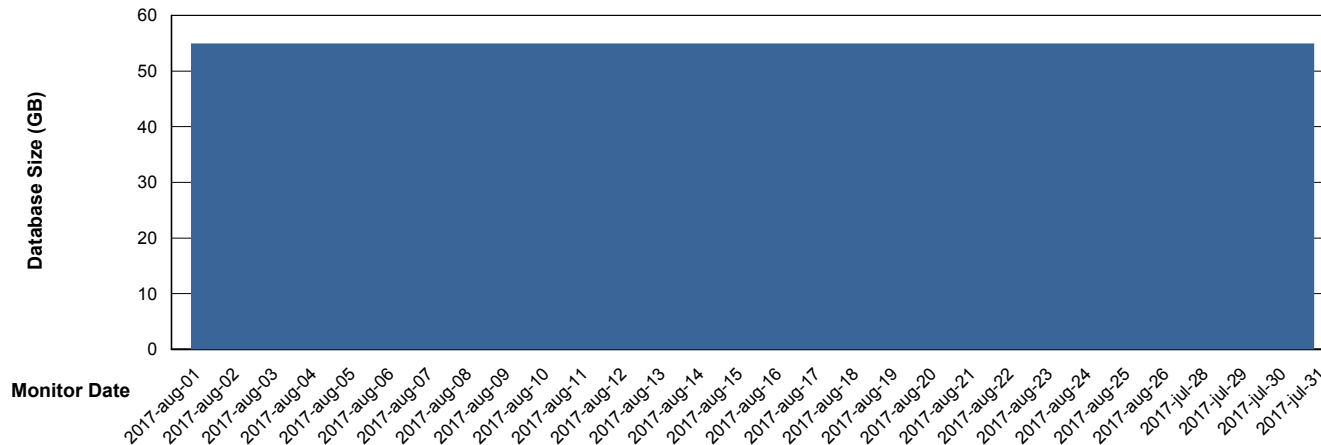

Database Performance CIWDB_Standby

DB Processes Max 150
DB Sessions Max 248

Weekly SLA Customer Report

Customer CIW Production
Database ID 45

DATABASE SIZE CIWDB_FutureLive

Database growth over last month

DATABASE SIZE CIWDB_FutureTest

Database growth over last month

Weekly SLA Customer Report

Customer CIW Production
Database ID 45

DATABASE SIZE CIWDB_Production

Database growth over last month

Weekly SLA Customer Report

Customer CIW Production
Database ID 45