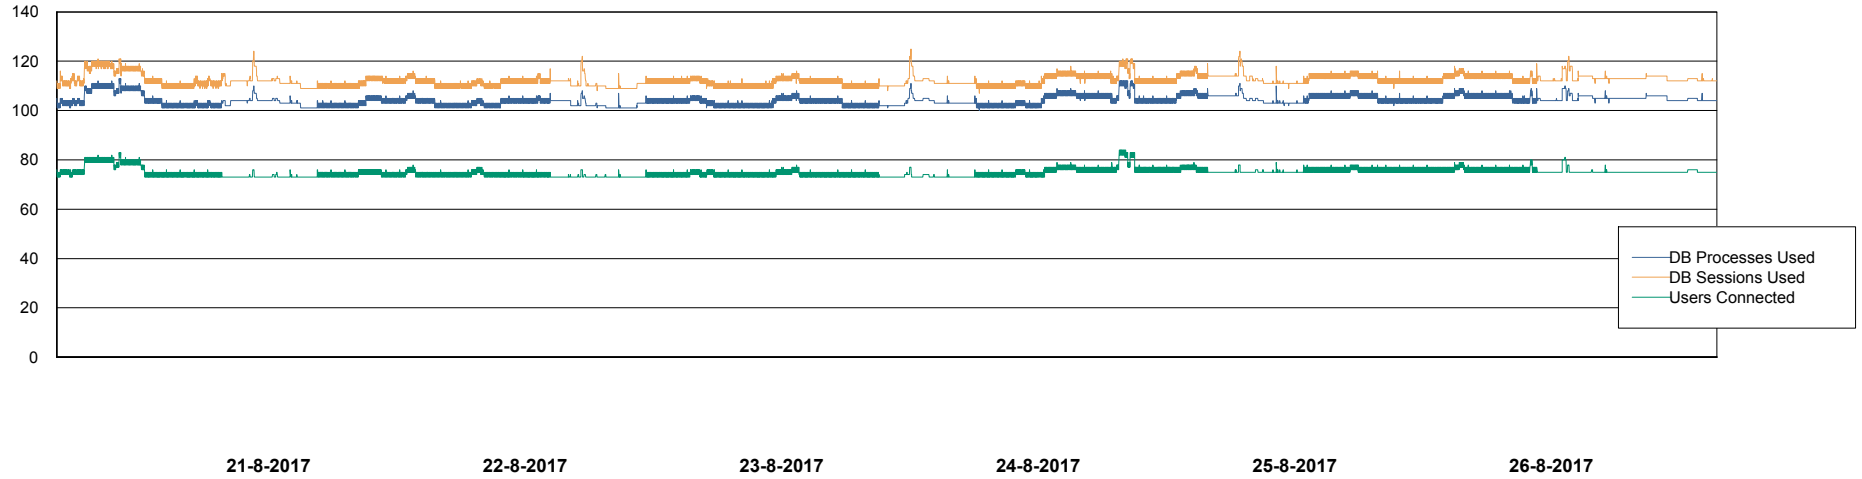

Database Performance CIWDB_Production

DB Processes Max 150
DB Sessions Max 248