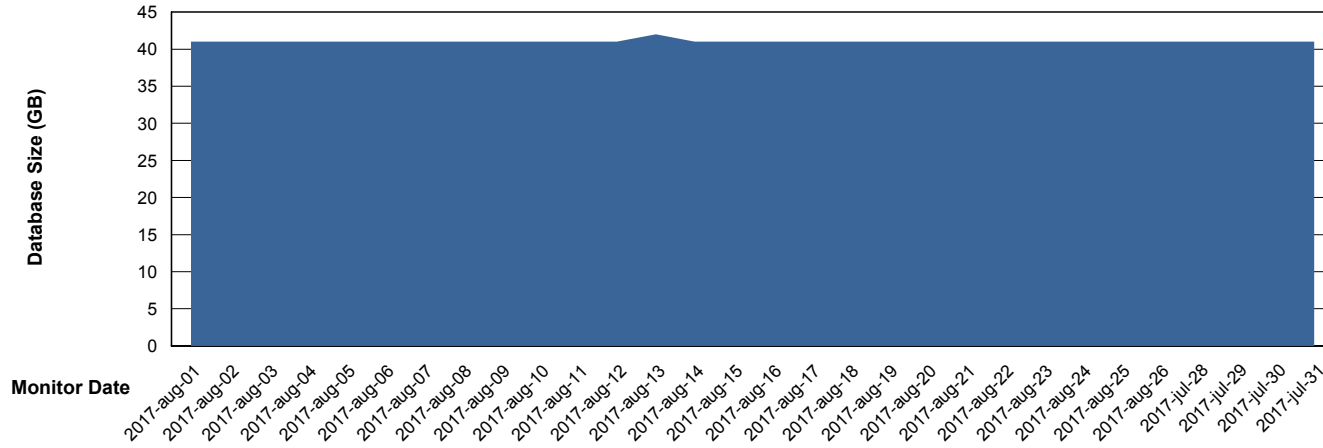

Database growth over last month

Weekly SLA Customer Report

Customer CIW Production
Database ID 45

DATABASE SIZE CIWDB_Production

Database growth over last month

Weekly SLA Customer Report

Customer CIW Production
Database ID 45

| Database Tablespace | | CIWDB_FutureLive | | |
|---------------------|-----------------|------------------|---------------|-----------------|
| Date | Tablespace Name | Filesize (Gb) | Usedsize (Gb) | Percentage free |
| 26-8-2017 | ABSDATA | 28 | 24 | 14 |
| | INDX | 4 | 3 | 25 |
| 25-8-2017 | ABSDATA | 28 | 24 | 14 |
| | INDX | 4 | 3 | 25 |
| 24-8-2017 | ABSDATA | 28 | 24 | 14 |
| | INDX | 4 | 3 | 25 |
| 23-8-2017 | ABSDATA | 28 | 24 | 14 |
| | INDX | 4 | 3 | 25 |
| 22-8-2017 | ABSDATA | 28 | 24 | 14 |
| | INDX | 4 | 3 | 25 |
| 21-8-2017 | ABSDATA | 28 | 24 | 14 |
| | INDX | 4 | 3 | 25 |
| 20-8-2017 | ABSDATA | 28 | 24 | 14 |
| | INDX | 4 | 3 | 25 |