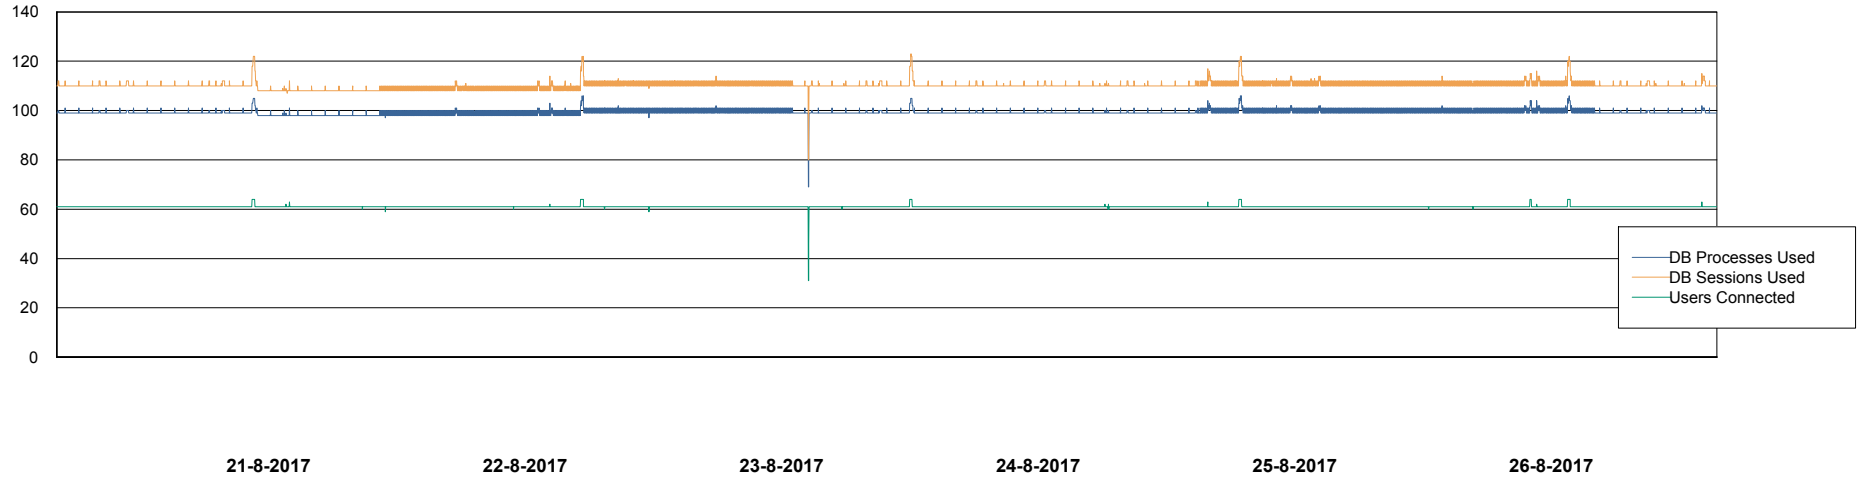

Weekly SLA Customer Report

Customer CIW Production
Database ID 45

Database Performance CIWDB_FutureLive

DB Processes Max 300
DB Sessions Max 472

Weekly SLA Customer Report

Customer CIW Production
Database ID 45