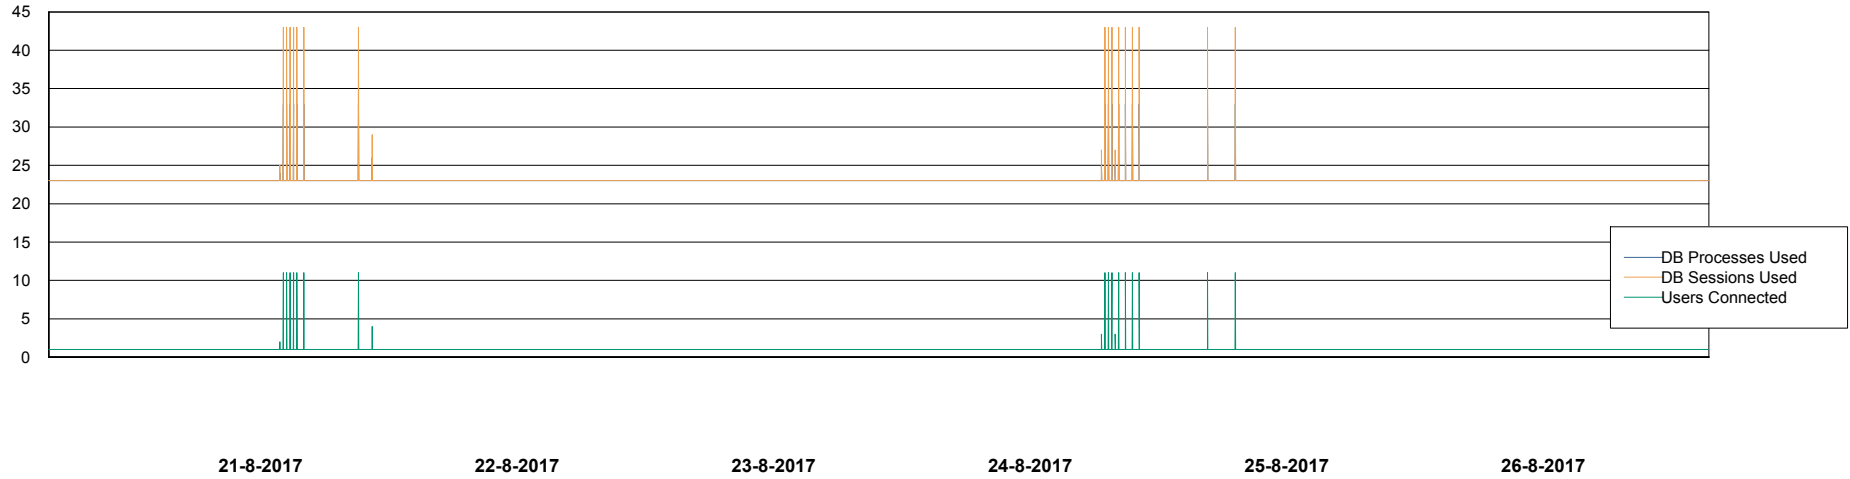

Weekly SLA Customer Report

Customer CIW Production
Database ID 45

Database Performance CIWDB_Production

DB Processes Max 150
DB Sessions Max 248

Weekly SLA Customer Report

Customer CIW Production
Database ID 45

Database Performance CIWDB_Standby

DB Processes Max 150
DB Sessions Max 248

Weekly SLA Customer Report

Customer CIW Production
Database ID 45

DATABASE SIZE CIWDB_FutureLive

Database growth over last month

DATABASE SIZE CIWDB_FutureTest