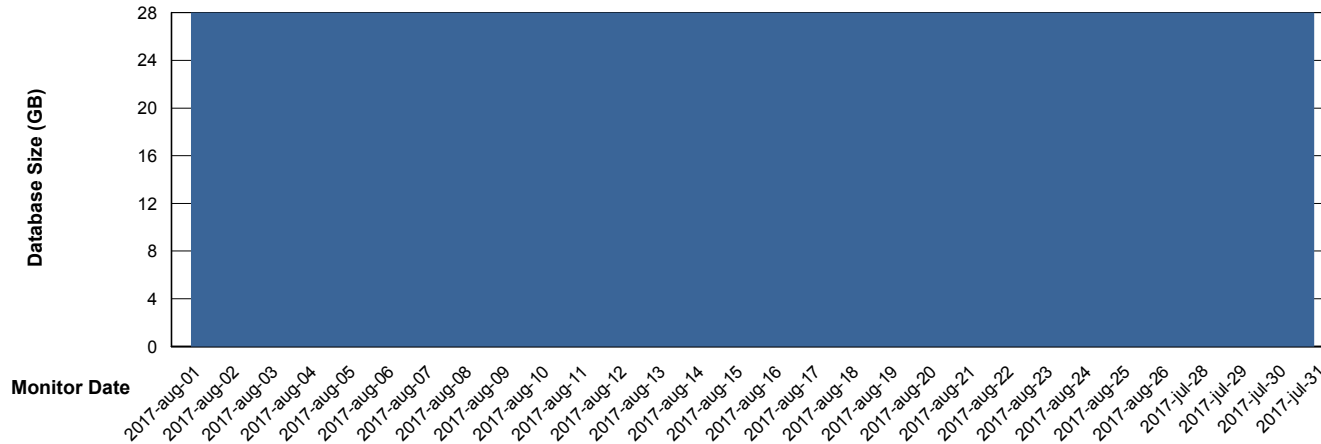

Database Performance CIWDB_Standby

DB Processes Max 150
DB Sessions Max 248

Weekly SLA Customer Report

Customer CIW Production
Database ID 45

DATABASE SIZE CIWDB_FutureLive

Database growth over last month

DATABASE SIZE CIWDB_FutureTest

Database growth over last month

Weekly SLA Customer Report

Customer CIW Production
Database ID 45

DATABASE SIZE CIWDB_Production

Database growth over last month

Weekly SLA Customer Report

Customer CIW Production
Database ID 45