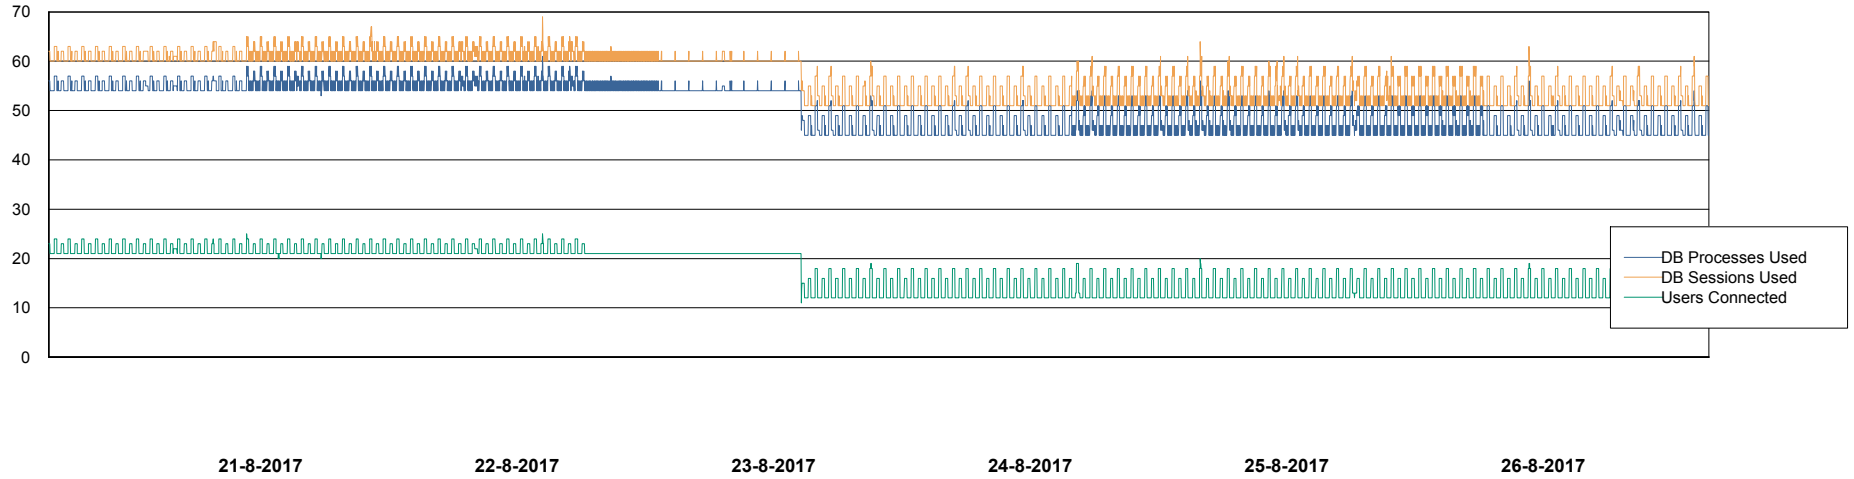

Database Performance CIWDB_FutureStandby

DB Processes Max 300
DB Sessions Max 472

Weekly SLA Customer Report

Customer CIW Production
Database ID 45

Database Performance CIWDB_FutureTest

DB Processes Max 300
DB Sessions Max 472