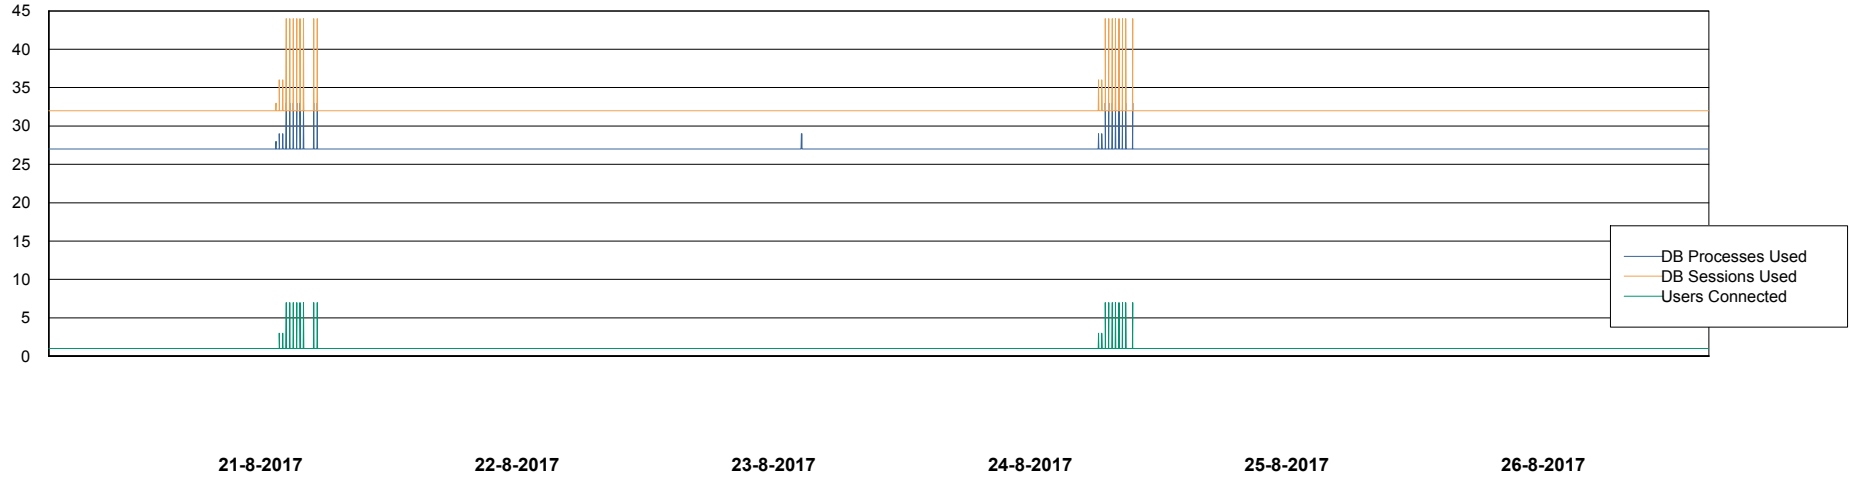

Database Performance CIWDB_FutureStandby

DB Processes Max 300
DB Sessions Max 472