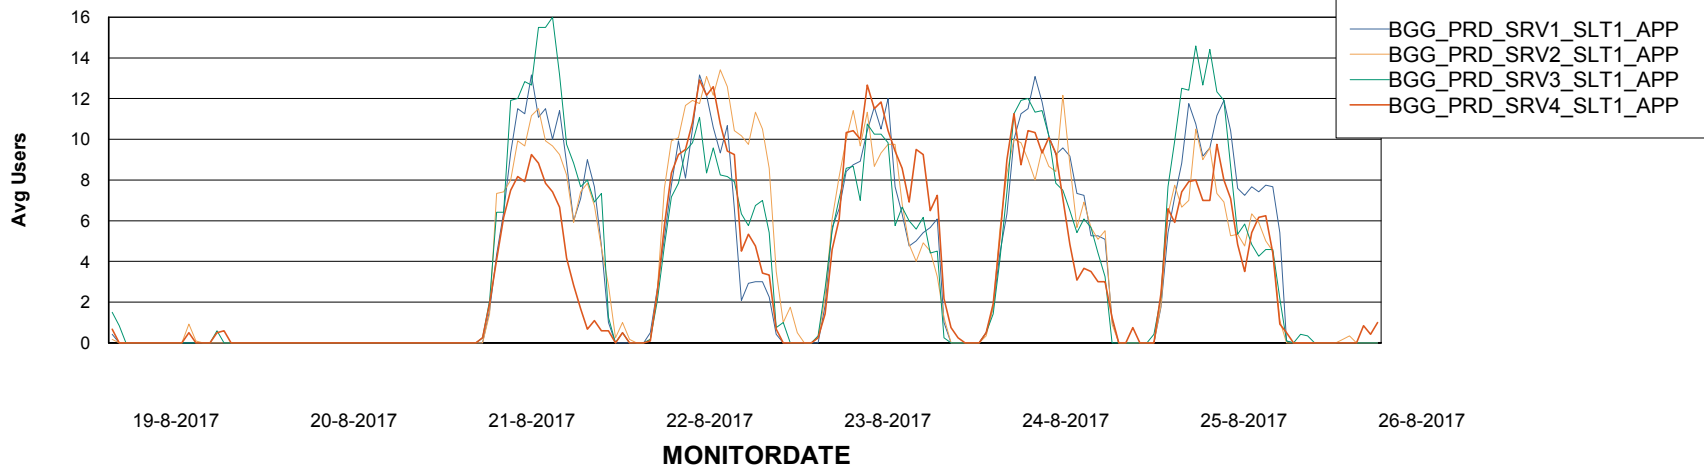

Avg users per day per ABS server