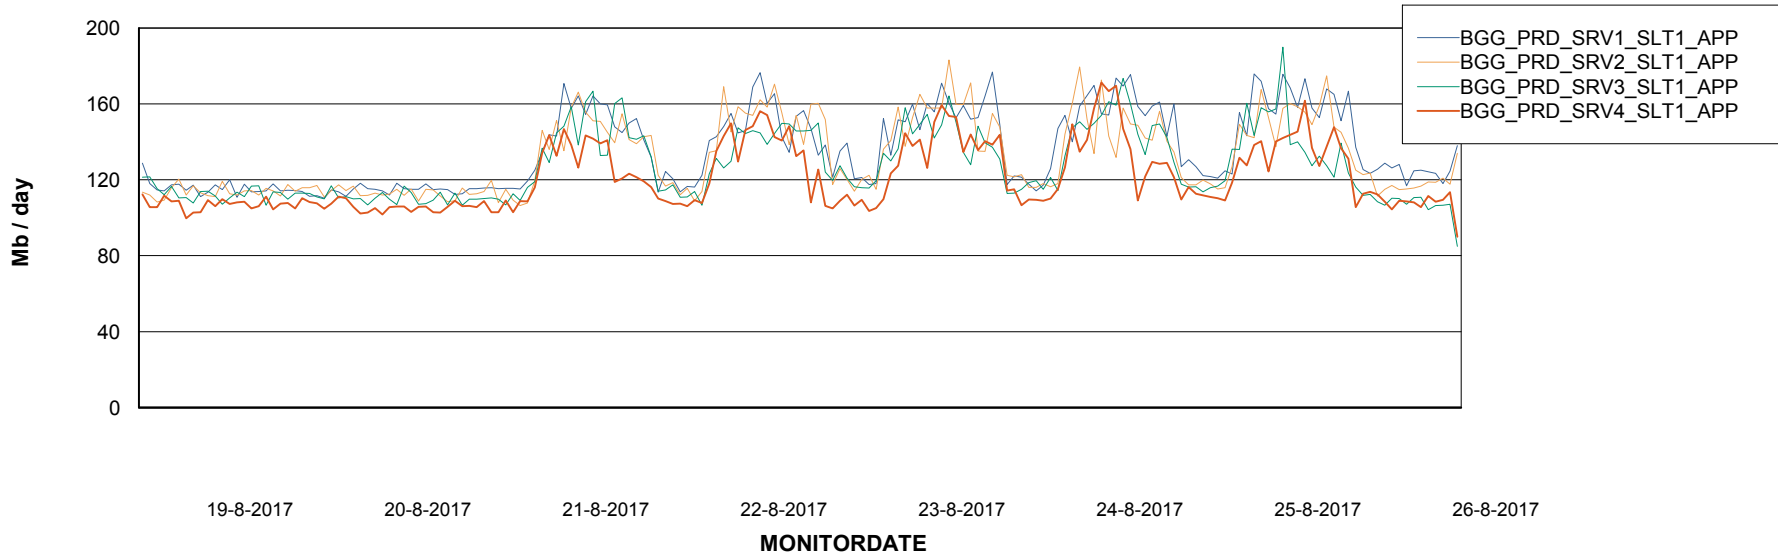

Standby Database Health BGG_Production

Recovery lag for last 7 days

Weekly SLA Customer Report

Customer BGG_Production
Database ID 58

ABSSolute Application Server Services

Avg memory used per ABS Server Service