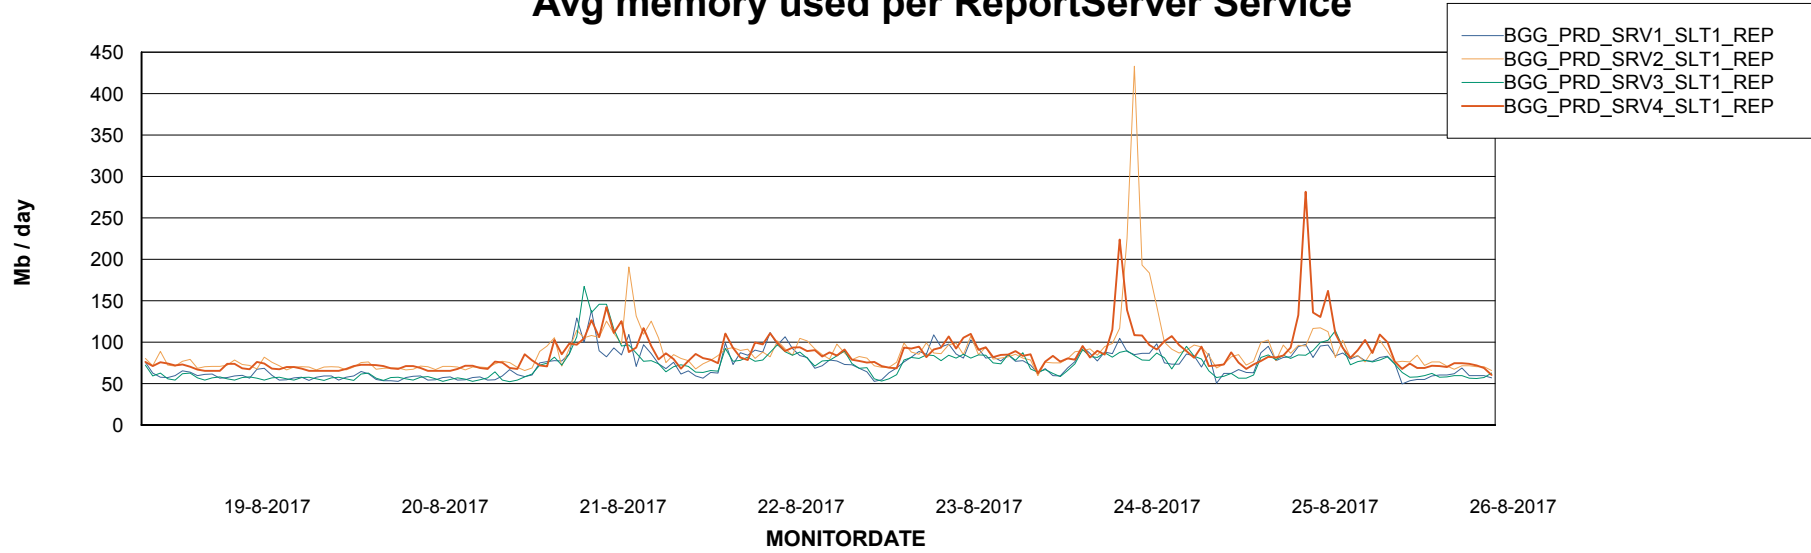

Avg users per day per ABS server

Weekly SLA Customer Report

Customer BGG_Production
Database ID 58

ABSSolute Application ReportServer Services

Avg memory used per ReportServer Service

Weekly SLA Customer Report