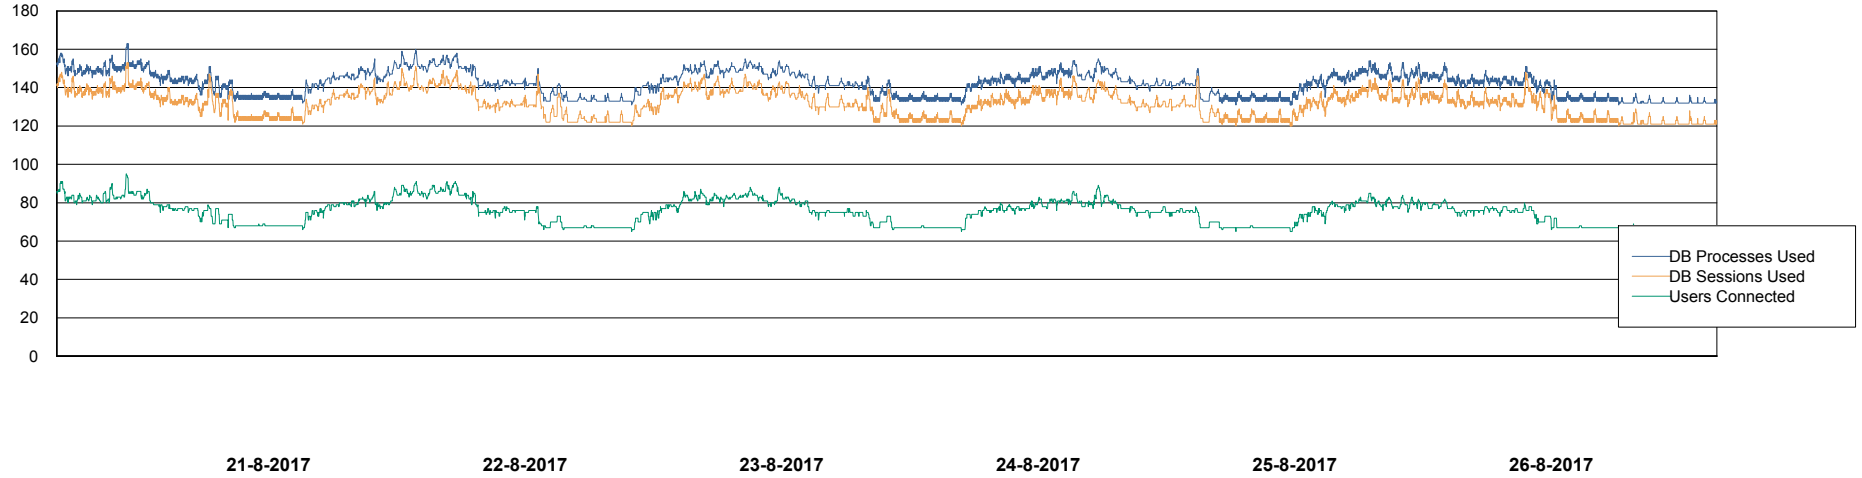

Database Performance BGGDB_Production

DB Processes Max 300
DB Sessions Max 474