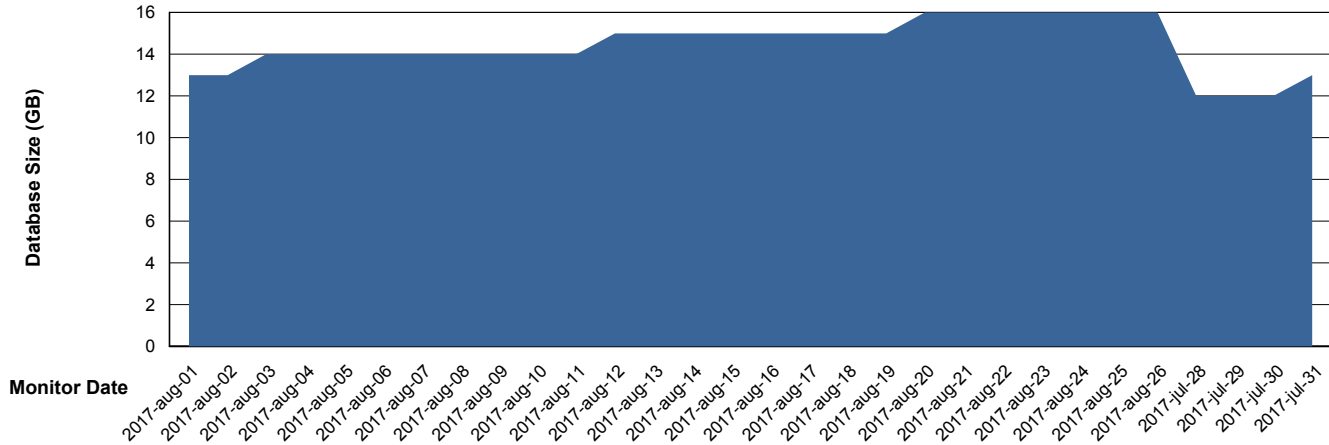

Customer BGG_Production
Database ID 58

DATABASE SIZE BGGDB_BI

Database growth over last month

DATABASE SIZE BGGDB_Production

Database growth over last month

Weekly SLA Customer Report

Customer BGG_Production
Database ID 58