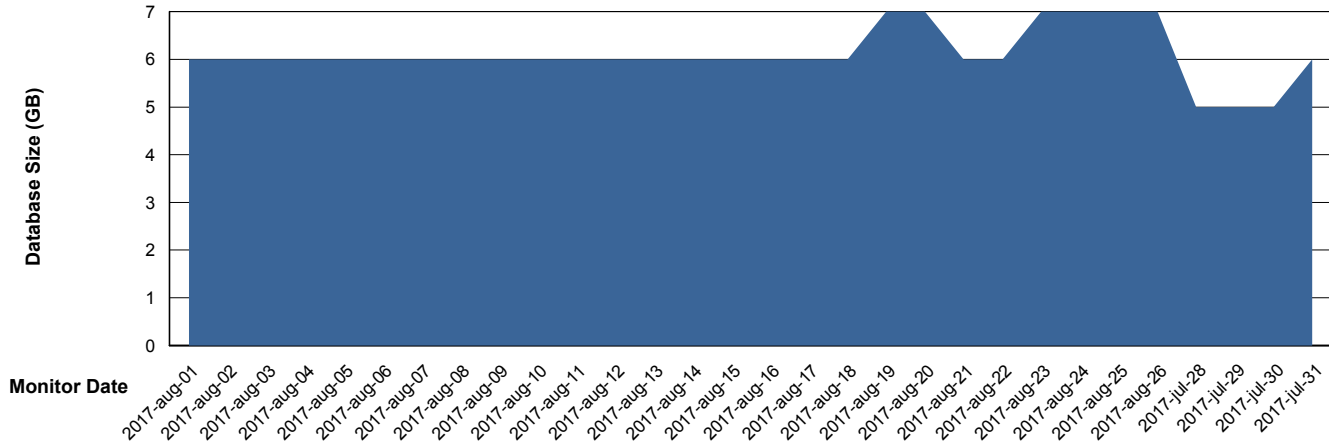

DATABASE SIZE BGGDB_BI

Database growth over last month