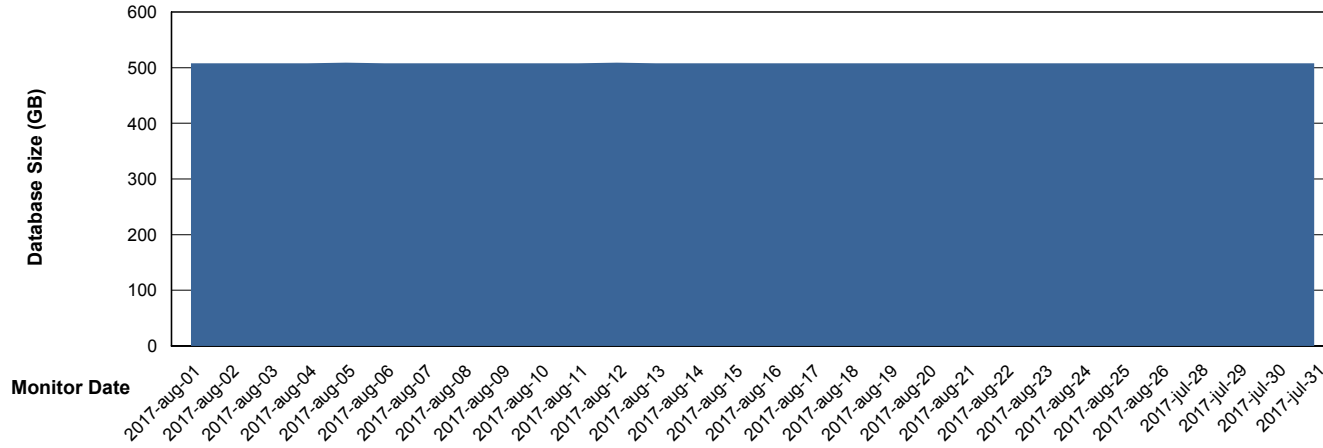

DATABASE SIZE AUJDB_BI_TS1

Database growth over last month