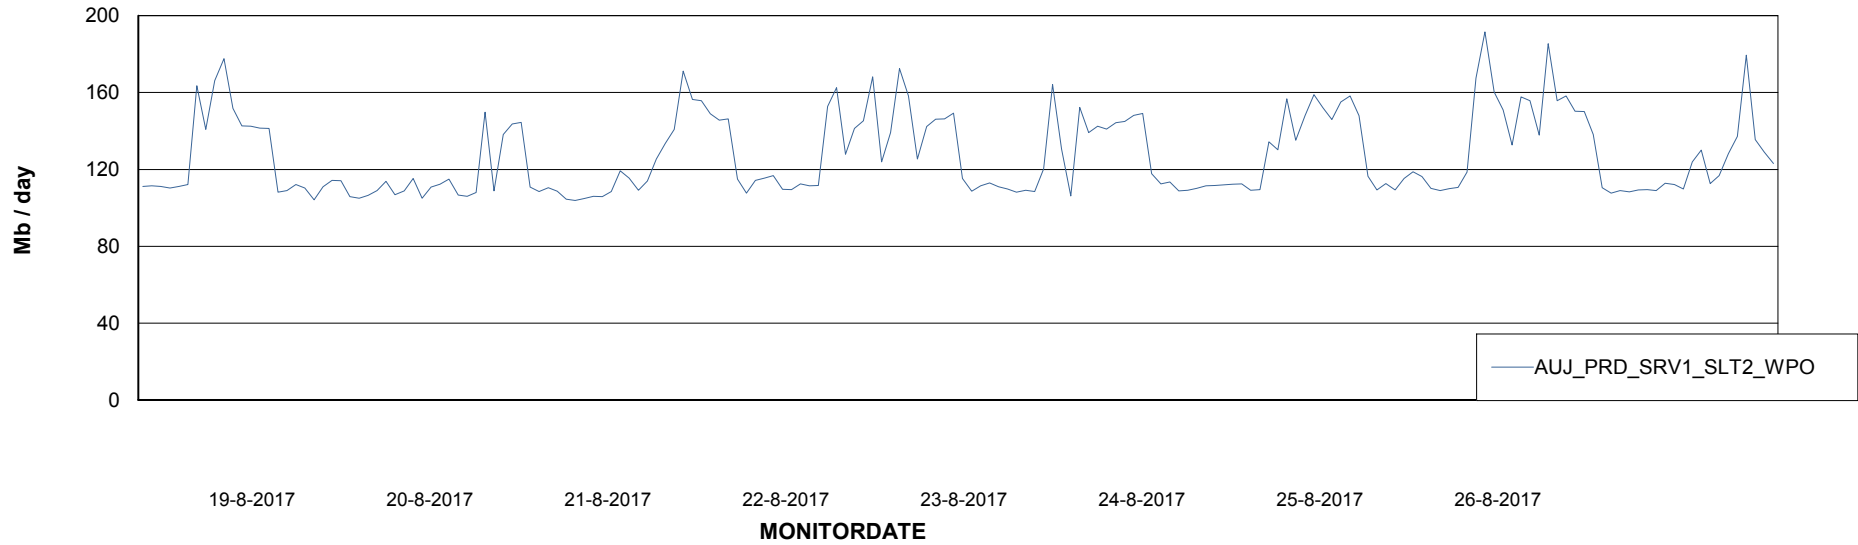

ABSSolute Web Component Services

Avg memory used per ABS Web component