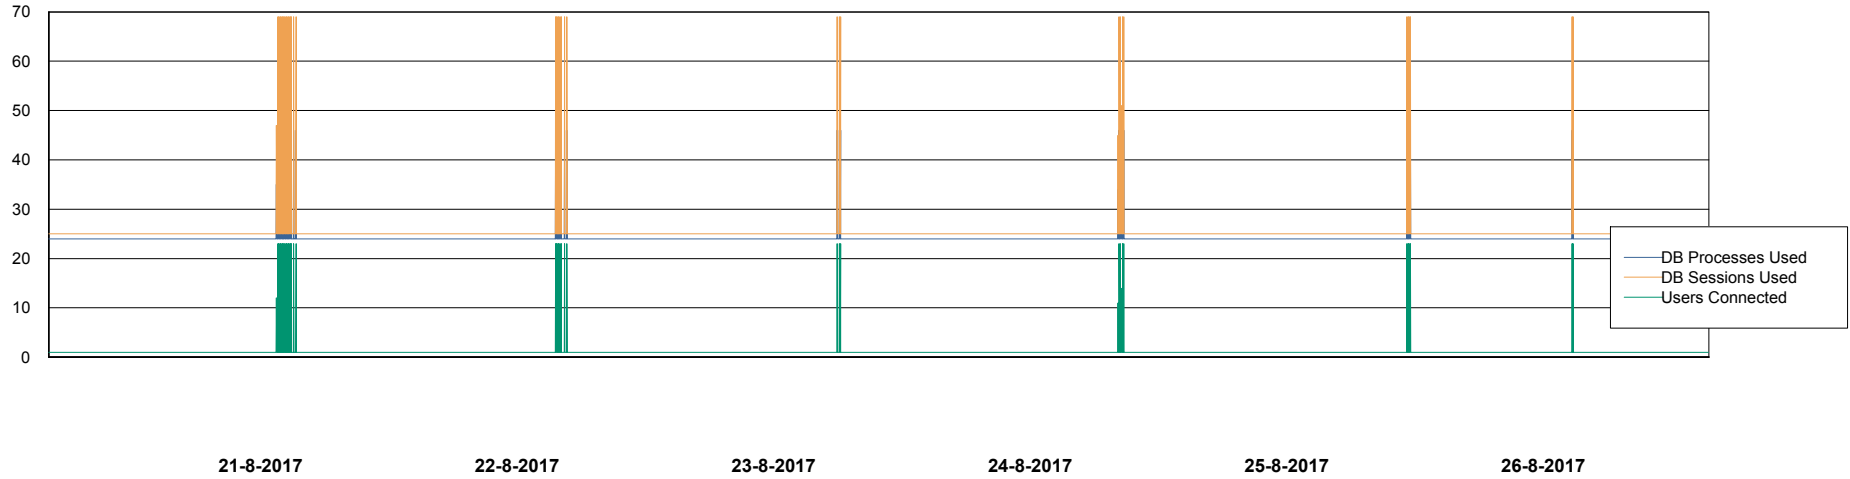

Database Performance AUJ_DB5_Standby

DB Processes Max 300
DB Sessions Max 480