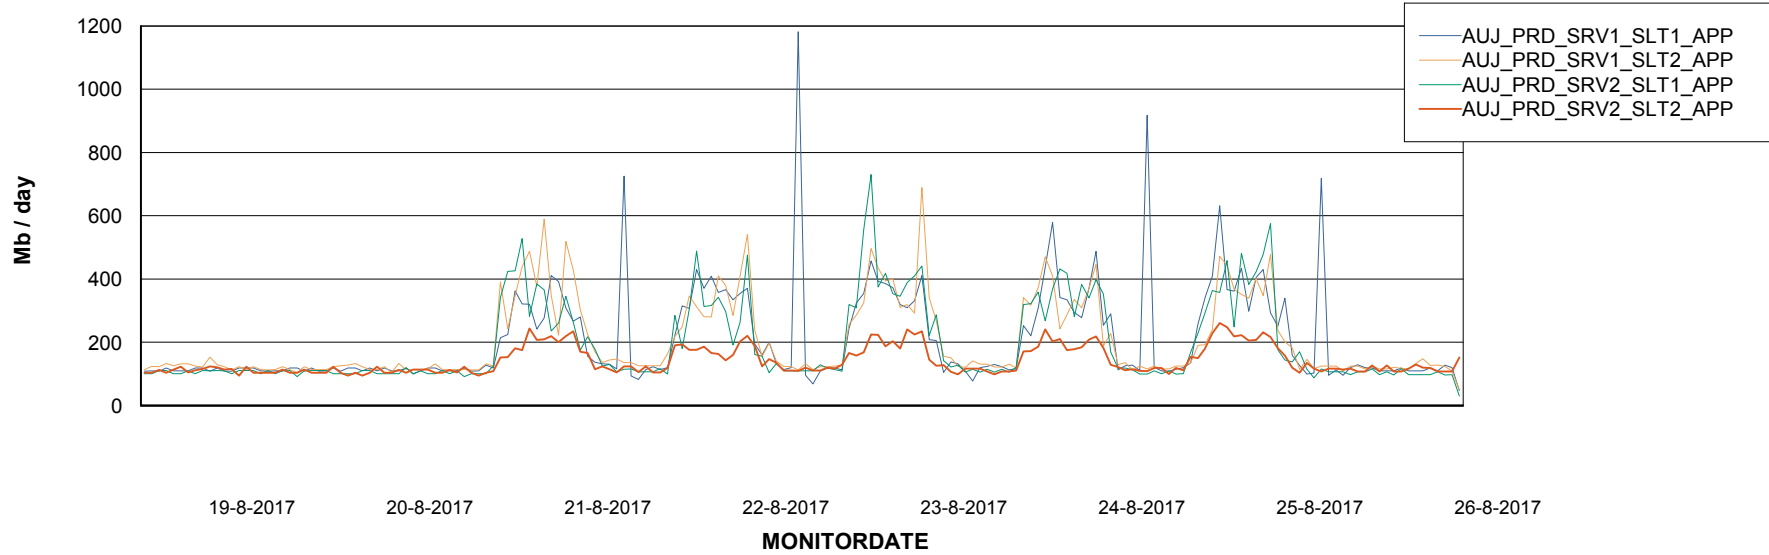

Standby Database Health AUJ_Production

Recovery lag for last 7 days

Weekly SLA Customer Report

Customer AUJ_Production
Database ID 41

ABSSolute Application Server Services

Avg memory used per ABS Server Service