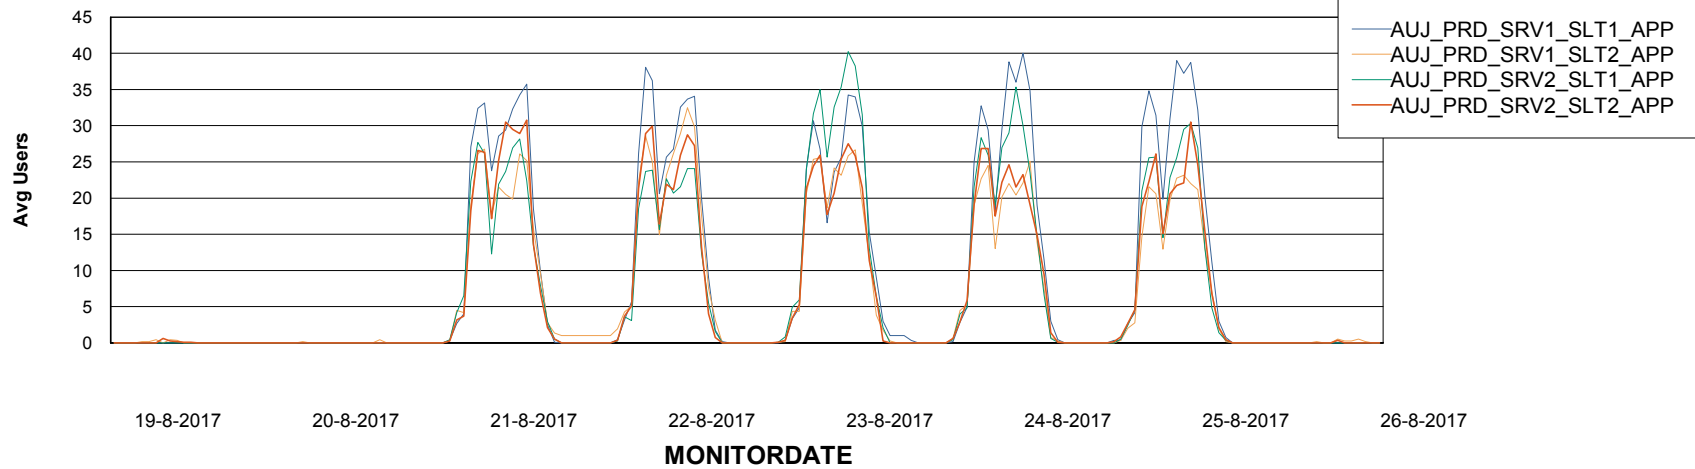

Avg users per day per ABS server