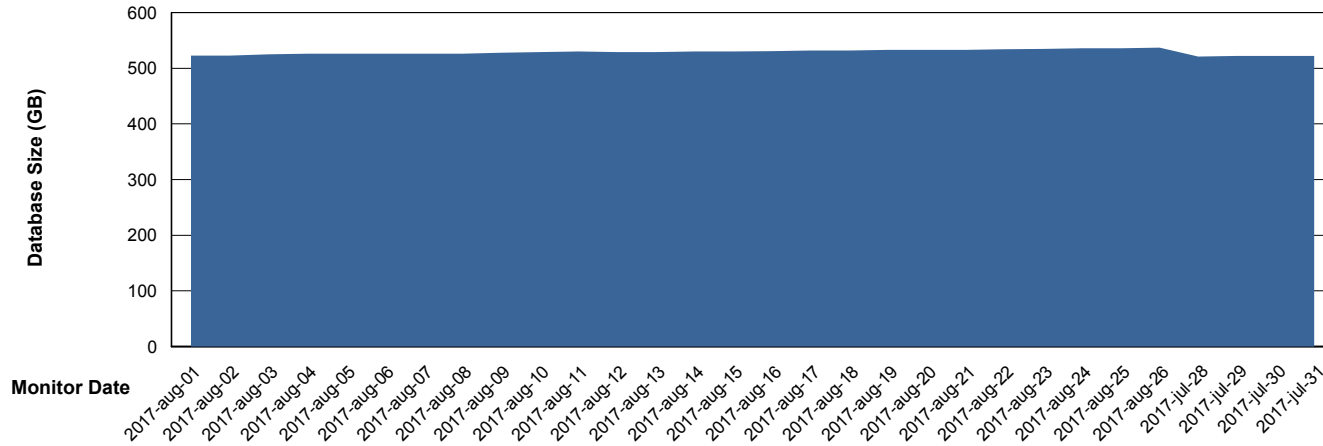

DB Processes Max 150
DB Sessions Max 248

Weekly SLA Customer Report

Customer AUJ_Production
 Database ID 41

DATABASE SIZE AUJ_DB4_Primary

Database growth over last month

DATABASE SIZE AUJDB_BI

Database growth over last month