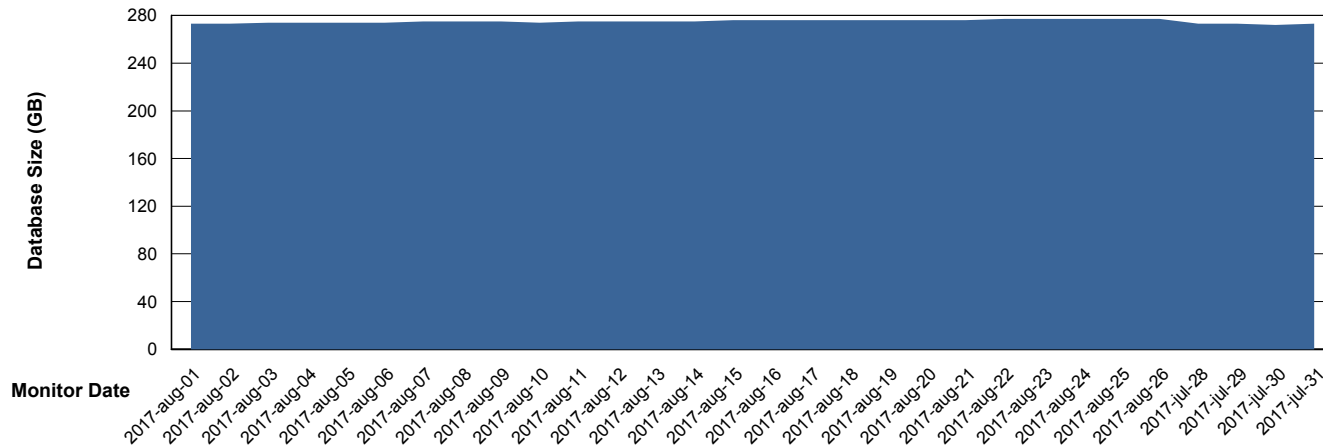

DB Processes Max 150
DB Sessions Max 248

Weekly SLA Customer Report

Customer AUJ_Production
 Database ID 41

DATABASE SIZE AUJ_DB4_Primary

Database growth over last month

DATABASE SIZE AUJDB_BI

Database growth over last month