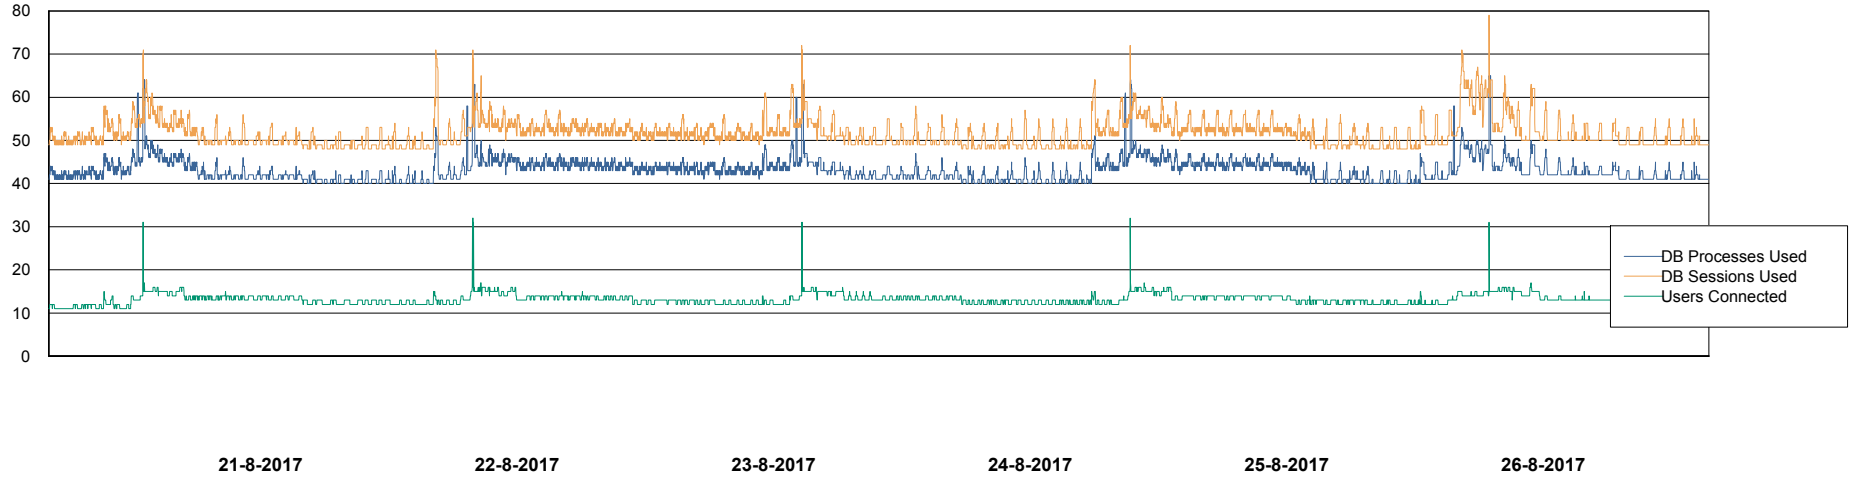

Database Performance AUJDB_BI

DB Processes Max 500
DB Sessions Max 772