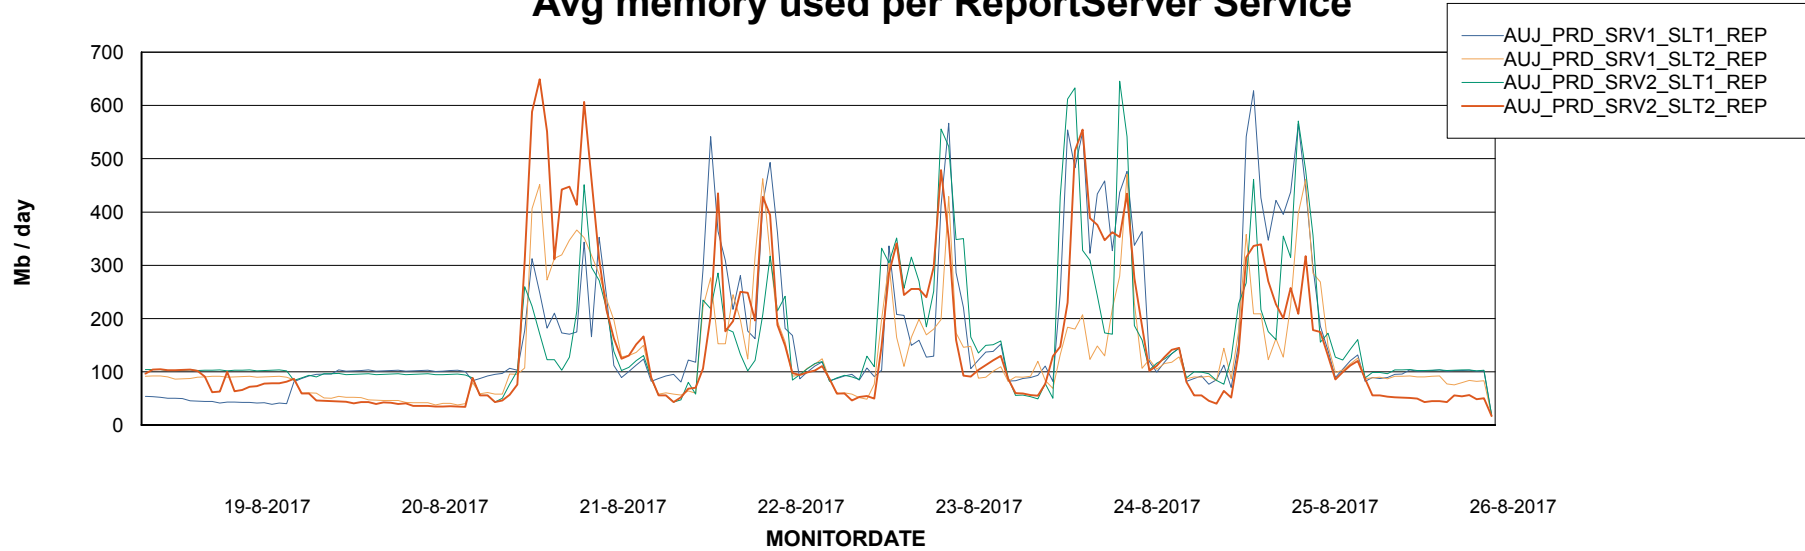

Avg users per day per ABS server

Weekly SLA Customer Report

Customer AUJ_Production
Database ID 41

ABSolute Application ReportServer Services

Avg memory used per ReportServer Service

Weekly SLA Customer Report