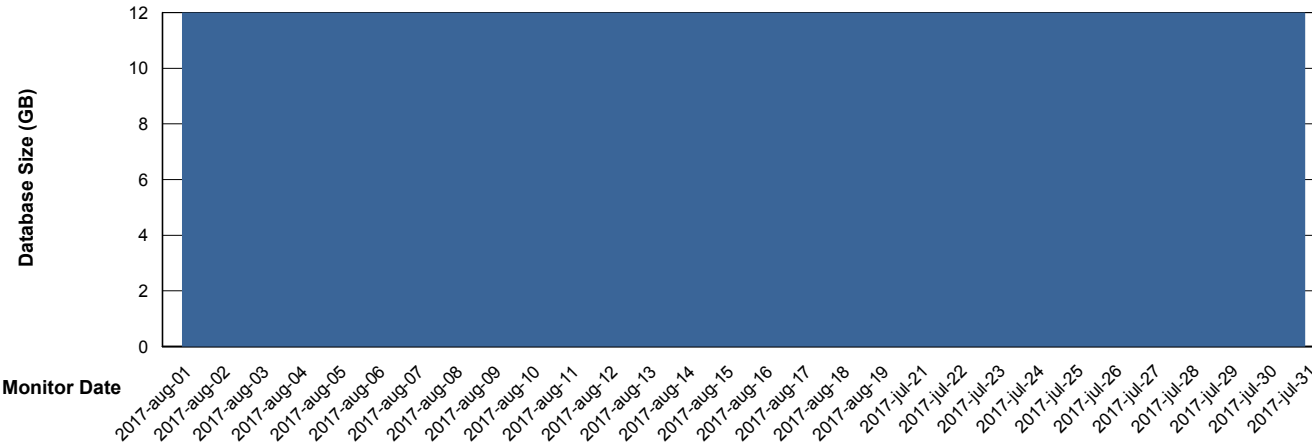

Database Performance WBLDB_Standby

DB Processes Max 500
DB Sessions Max 772

Weekly SLA Customer Report

Customer WBL_Production
 Database ID 40

DATABASE SIZE WBLDB_Production

Database growth over last month

Database Tablespace WBLDB_Production

Date	Tablespace Name	Filesize (Gb)	Usedsize (Gb)	Percentage free
19-8-2017	ABSDATA	6	5	17
	INDX	8	5	38
18-8-2017	ABSDATA	6	5	17
	INDX	8	5	38
17-8-2017	ABSDATA	6	5	17
	INDX	8	5	38
16-8-2017	ABSDATA	6	5	17
	INDX	8	5	38
15-8-2017	ABSDATA	6	5	17
	INDX	8	5	38
14-8-2017	ABSDATA	6	5	17
	INDX	8	5	38
13-8-2017	ABSDATA	6	5	17
	INDX	8	5	38