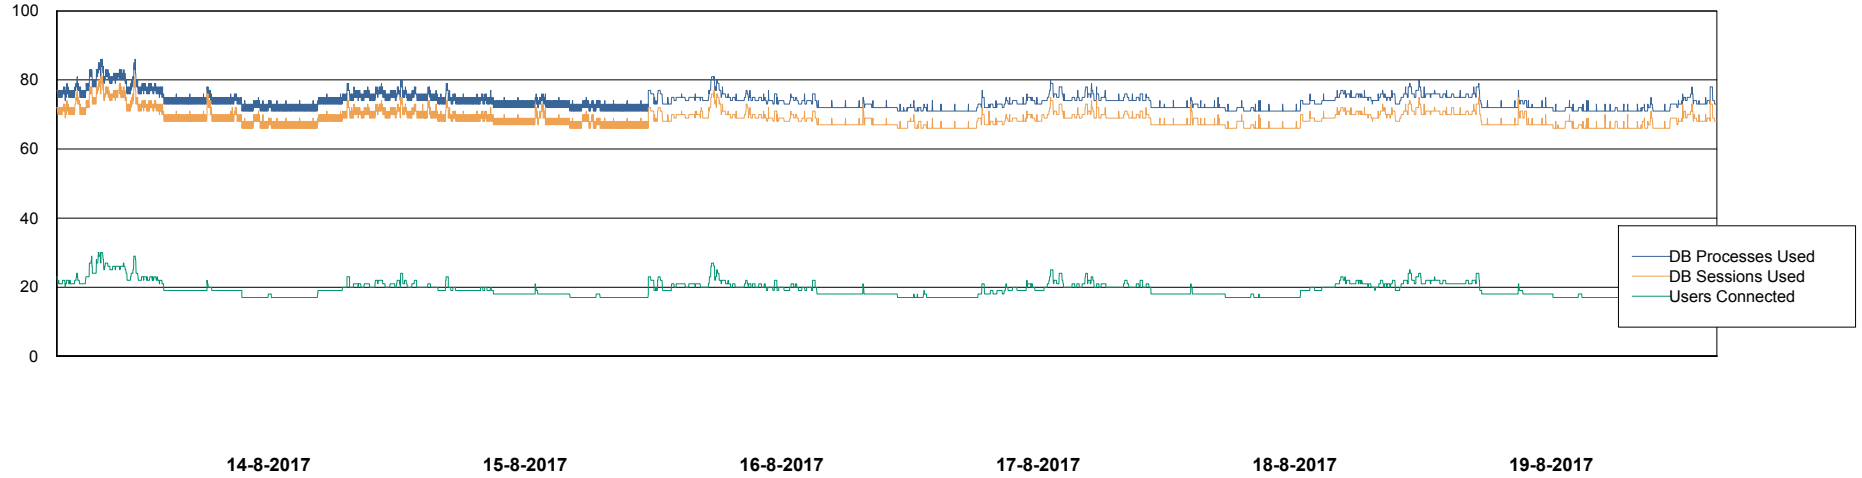

Harddisk Usage WBL_PRD_ORACLE2

	Free disk space on c: (%)	Total disk space on c: (Gb)	Free disk space on d: (%)	Total disk space on d: (Gb)	Free disk space on e: (%)	Total disk space on e: (Gb)	Free disk space on f: (%)	Total disk space on f: (Gb)
19-8-2017	75	120	90	200	89	200	95	200
18-8-2017	75	120	90	200	89	200	95	200
17-8-2017	76	120	90	200	89	200	96	200
16-8-2017	76	120	90	200	89	200	96	200
15-8-2017	75	120	90	200	89	200	96	200
14-8-2017	75	120	90	200	89	200	96	200
13-8-2017	75	120	90	200	89	200	96	200

Weekly SLA Customer Report

Customer WBL_Production
Database ID 40

Database Performance WBLDB_Production

DB Processes Max 500
DB Sessions Max 772

Weekly SLA Customer Report

Customer WBL_Production
Database ID 40