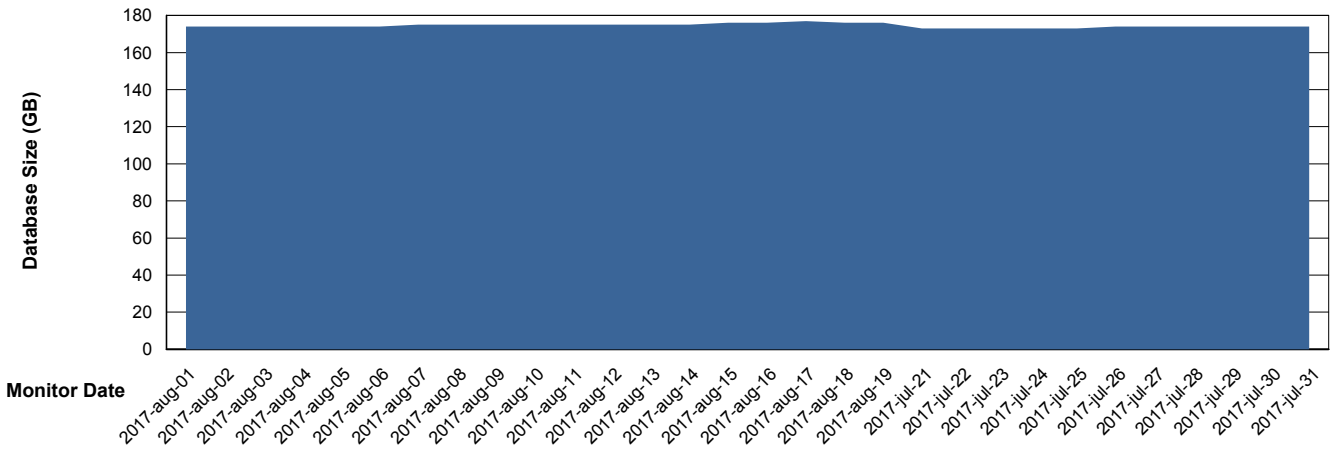

DATABASE SIZE VOSDB_Production

Database growth over last month