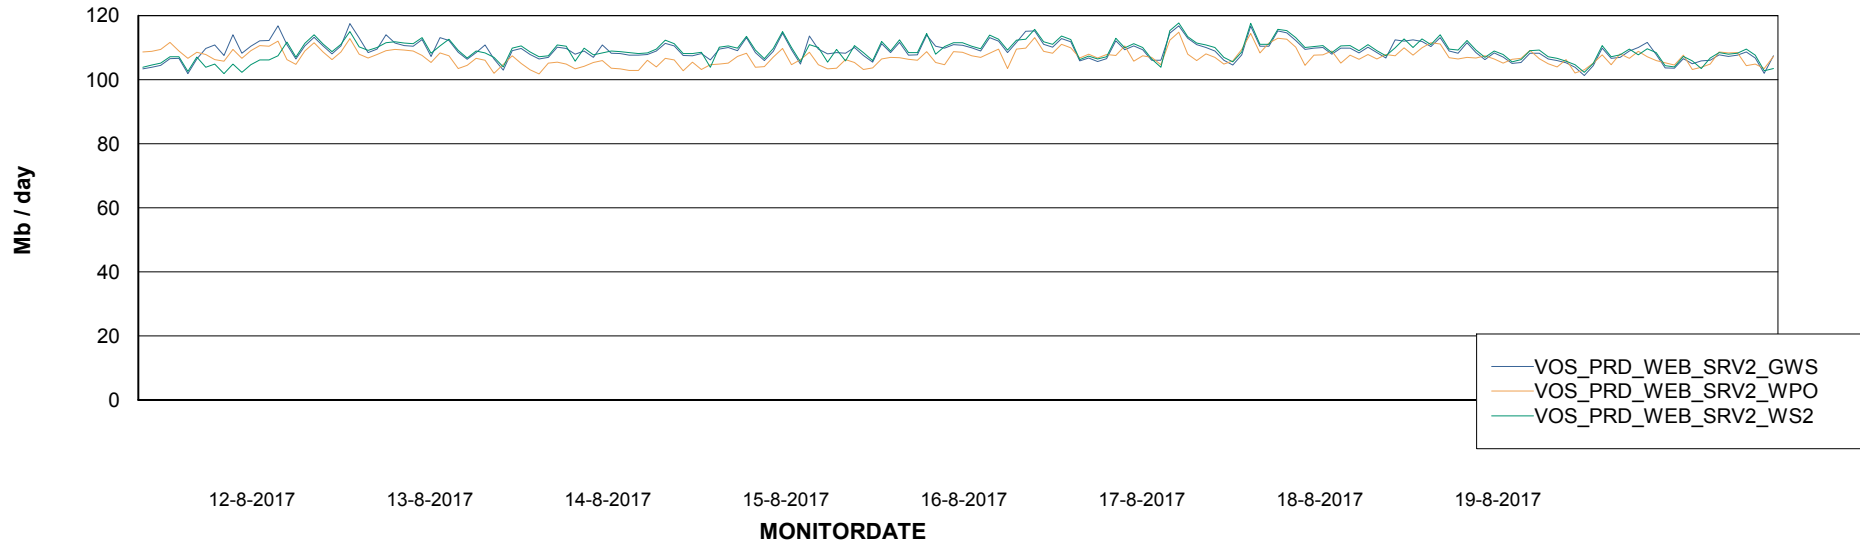

ABSSolute Application ReportServer Services

Avg memory used per ReportServer Service

Weekly SLA Customer Report

Customer VOS_Production
Database ID 68

ABSSolute Web Component Services

Avg memory used per ABS Web component