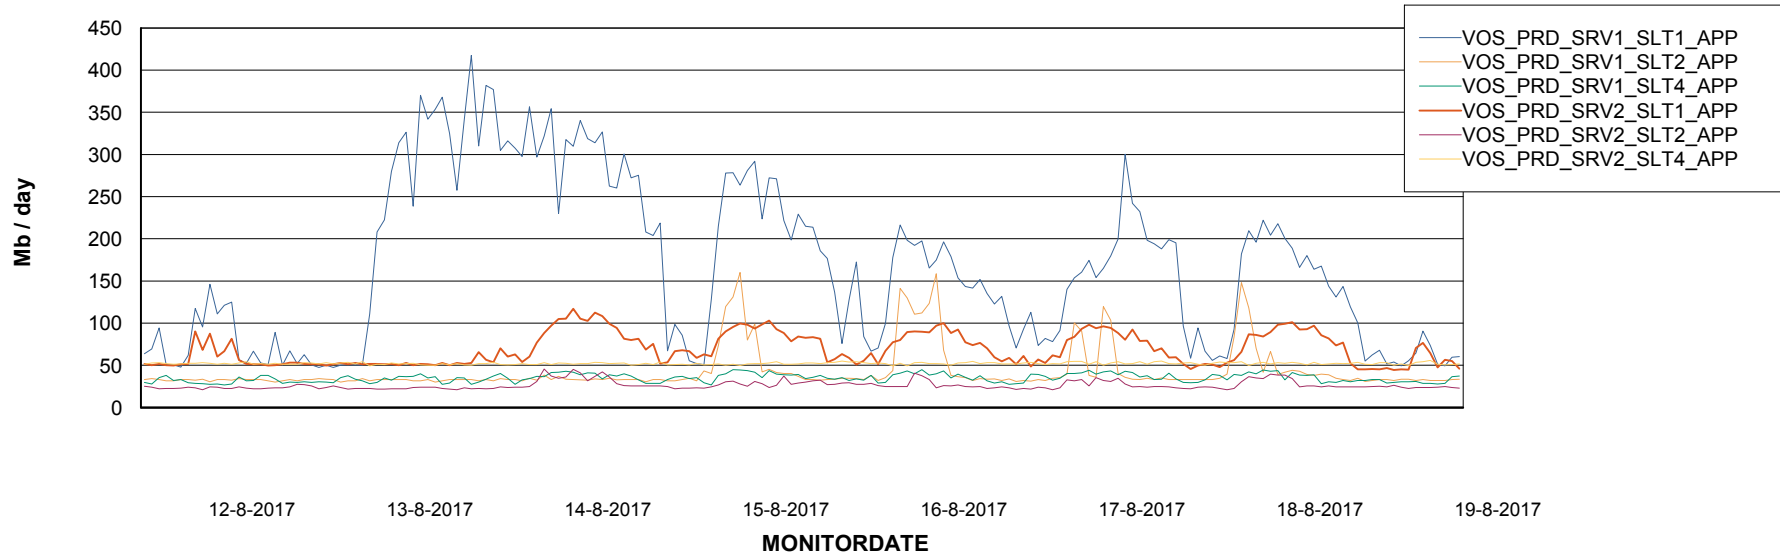

ABSSolute Application Server Services

Avg memory used per ABS Server Service