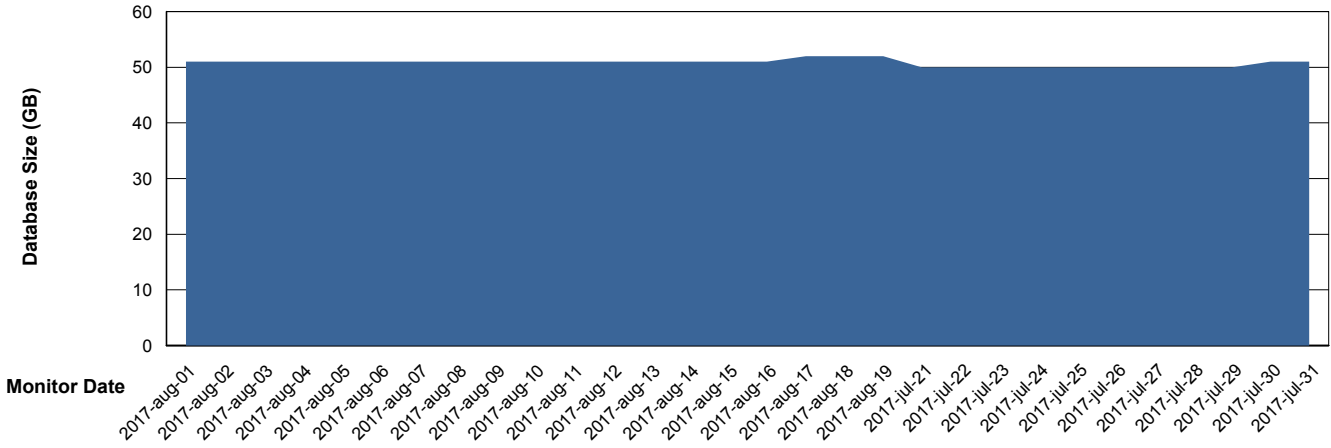

Database Performance VOSDB_Production

DB Processes Max 200
DB Sessions Max 322

Weekly SLA Customer Report

Customer VOS_Production
Database ID 68

DATABASE SIZE VOSBIDB_Production

Database growth over last month