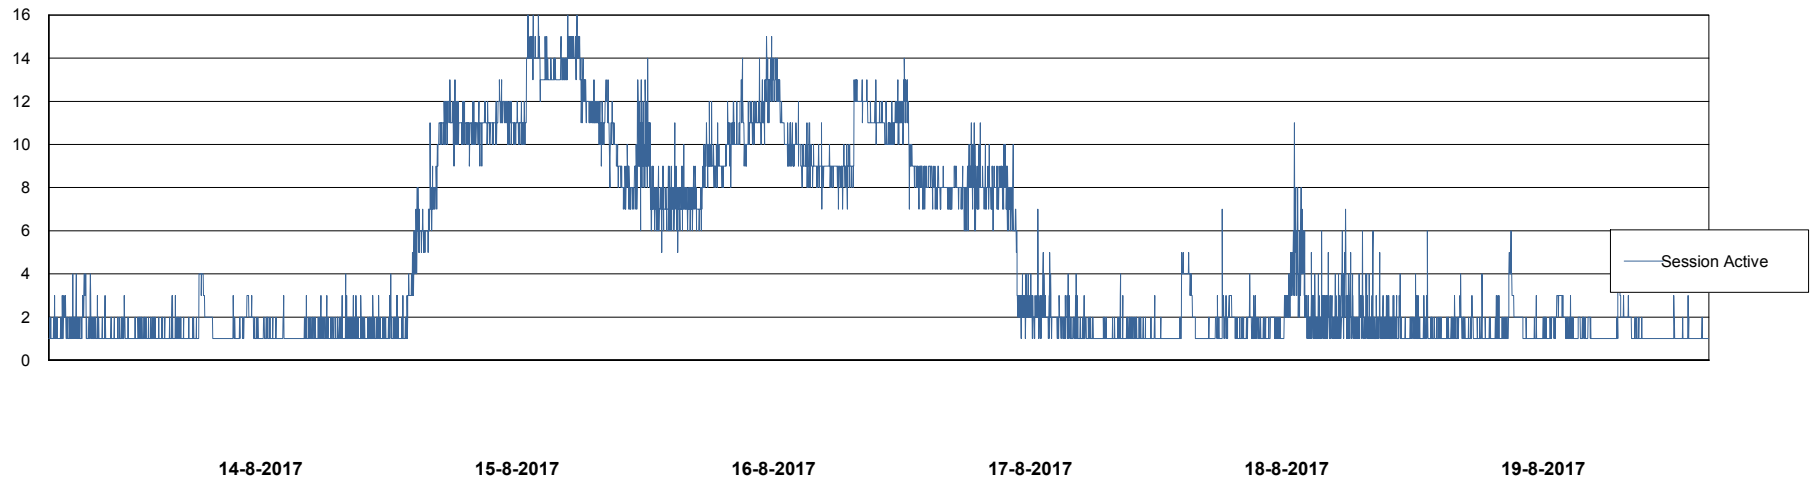

Database Performance VOSDB_Production

DB Processes Max 200
DB Sessions Max 322