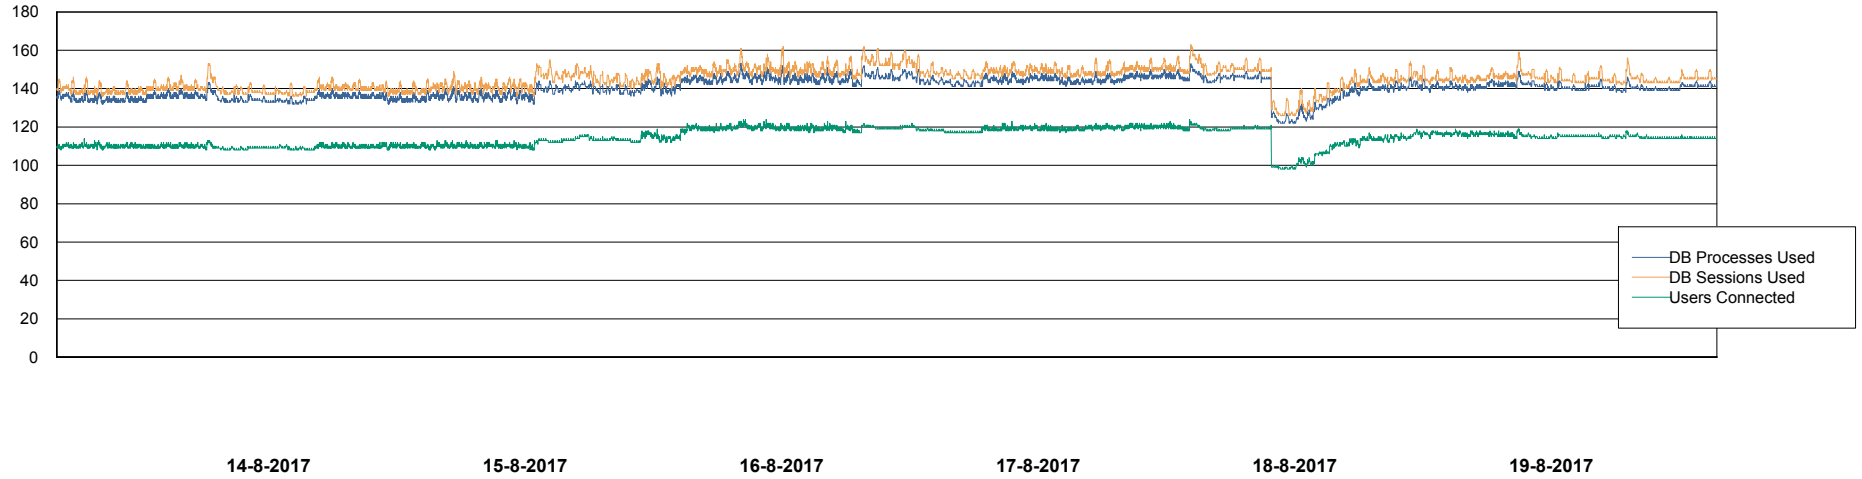

Database Performance VOSDB_Production

DB Processes Max 200
DB Sessions Max 322