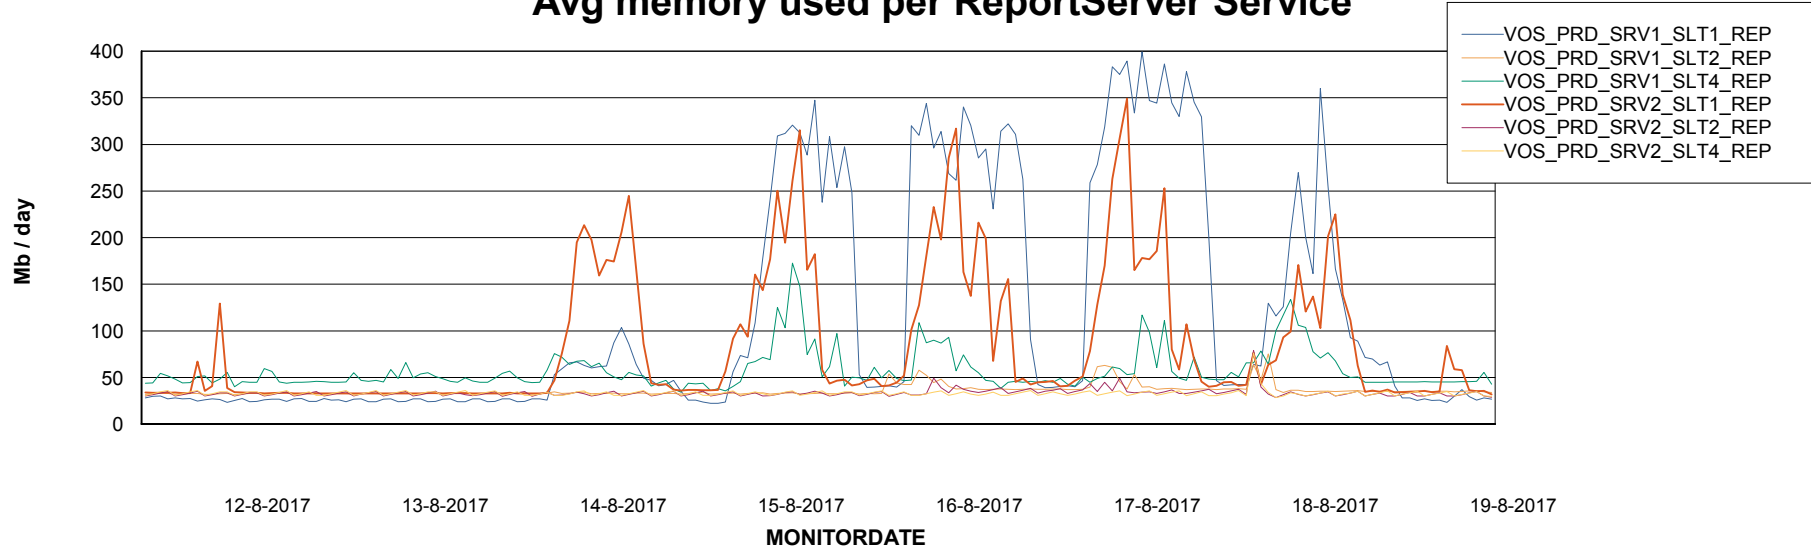

ABSSolute Application ReportServer Services

Avg memory used per ReportServer Service