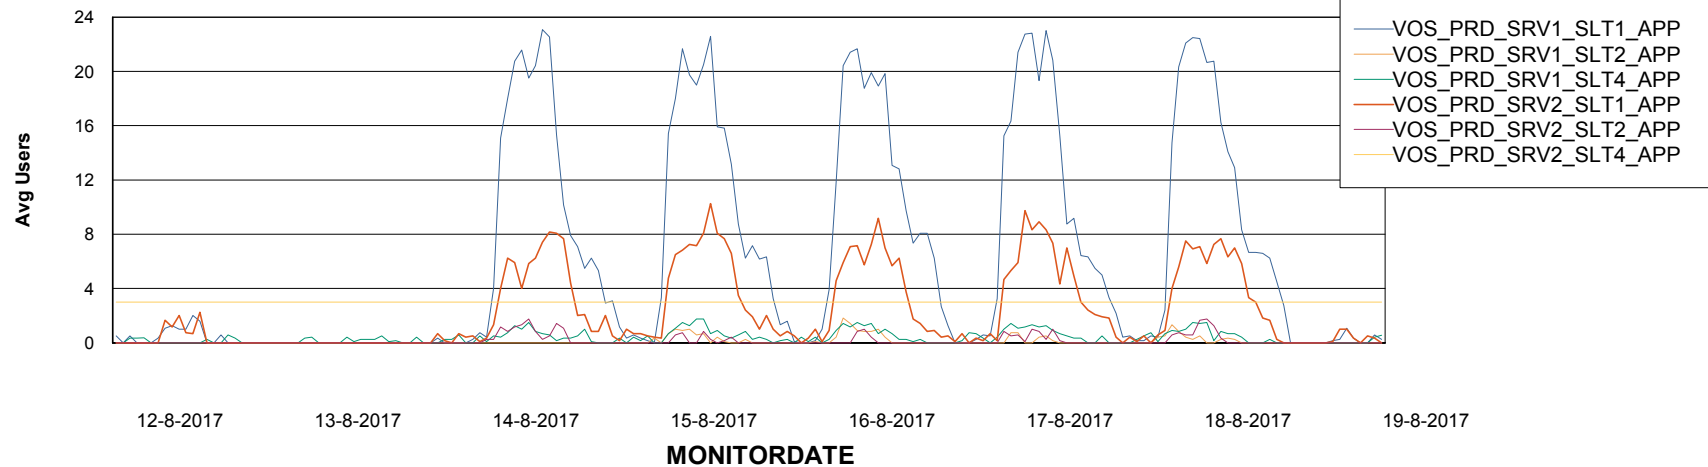

Weekly SLA Customer Report

Customer VOS_Production
Database ID 68

ABSSolute Application Server Services

Avg memory used per ABS Server Service

Avg users per day per ABS server

Weekly SLA Customer Report

Customer VOS_Production
Database ID 68