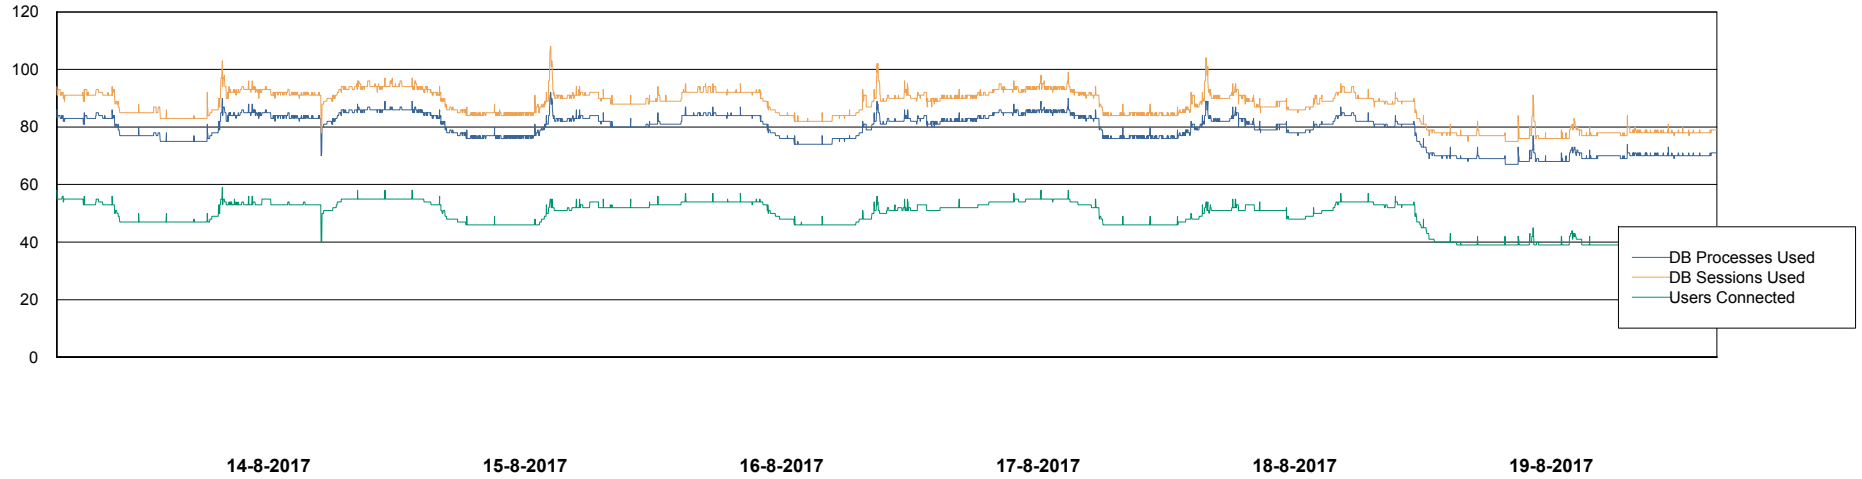

Database Performance RSSDB_Production

DB Processes Max 150
DB Sessions Max 248