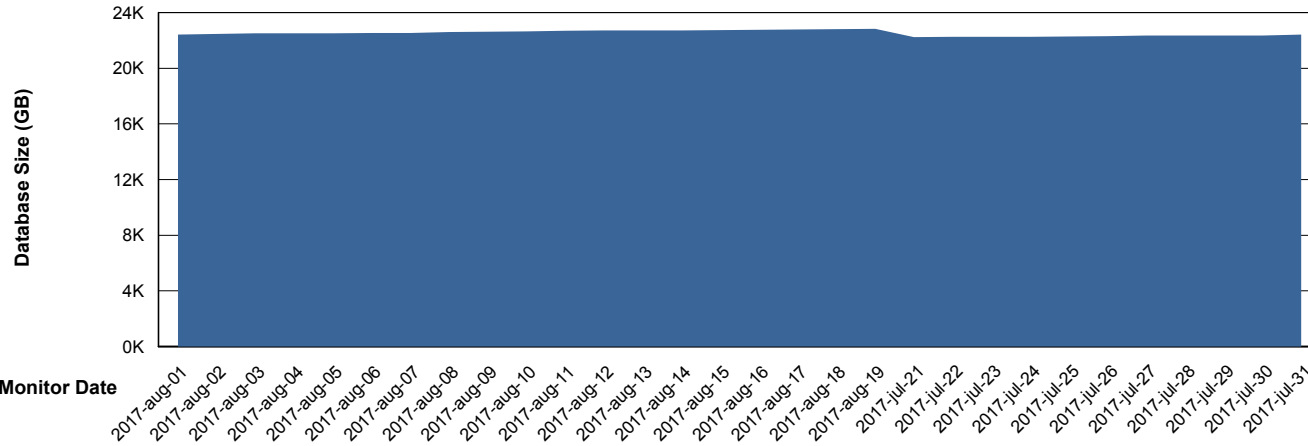

DATABASE SIZE RSSDB_Production

Database growth over last month