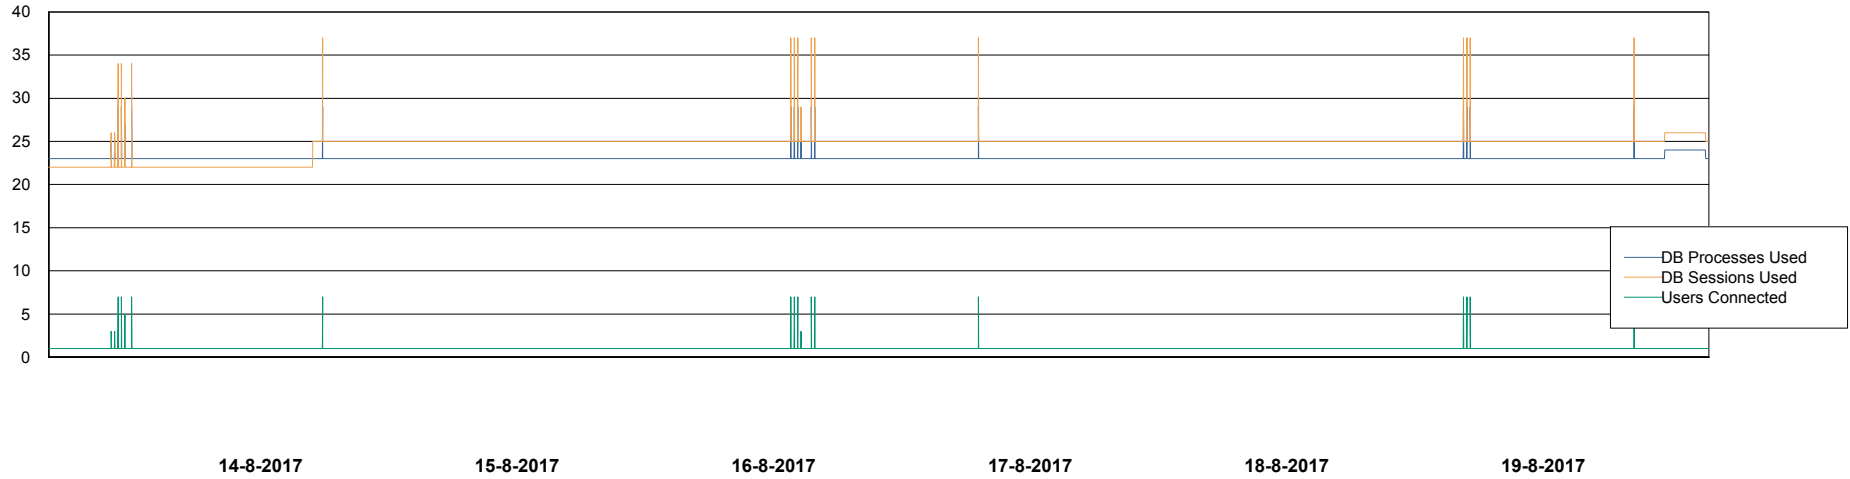

Database Performance RSSDB_Standby

DB Processes Max 150
DB Sessions Max 248