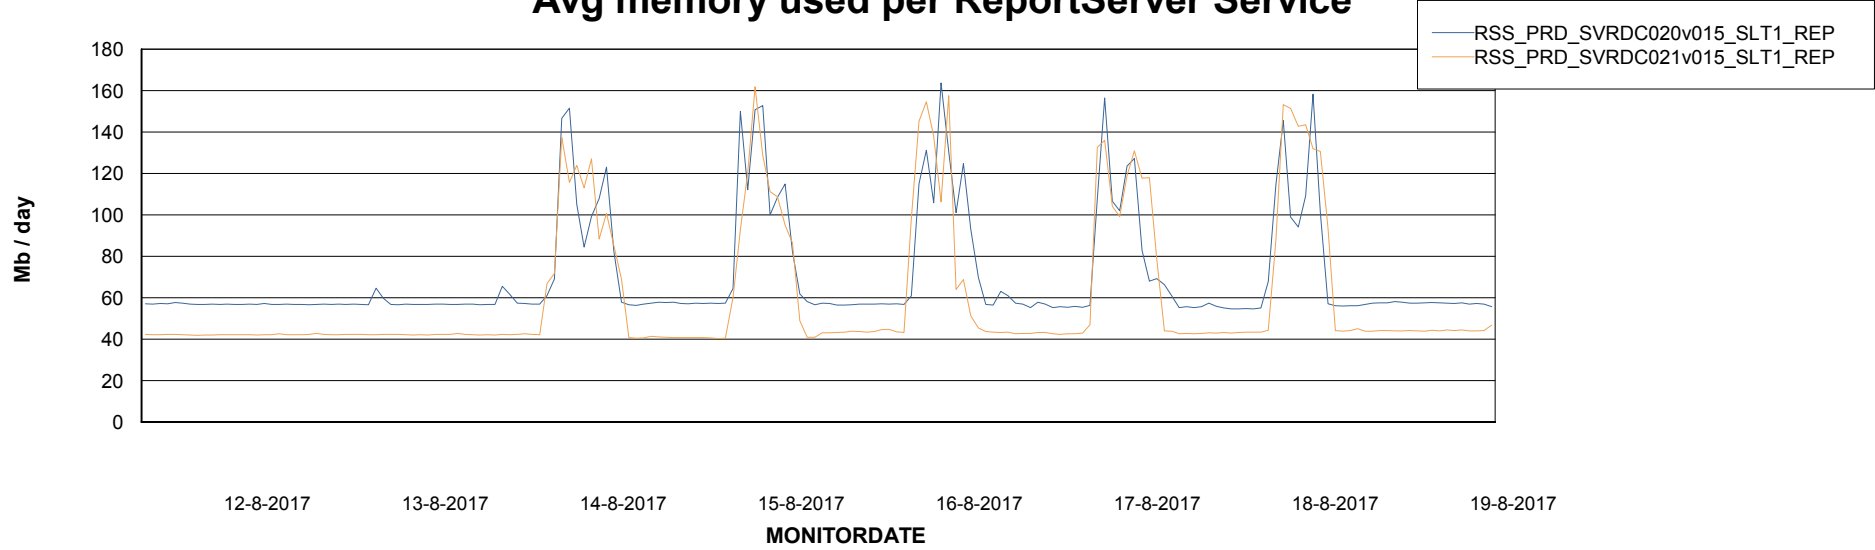

ABSSolute Application ReportServer Services

Avg memory used per ReportServer Service