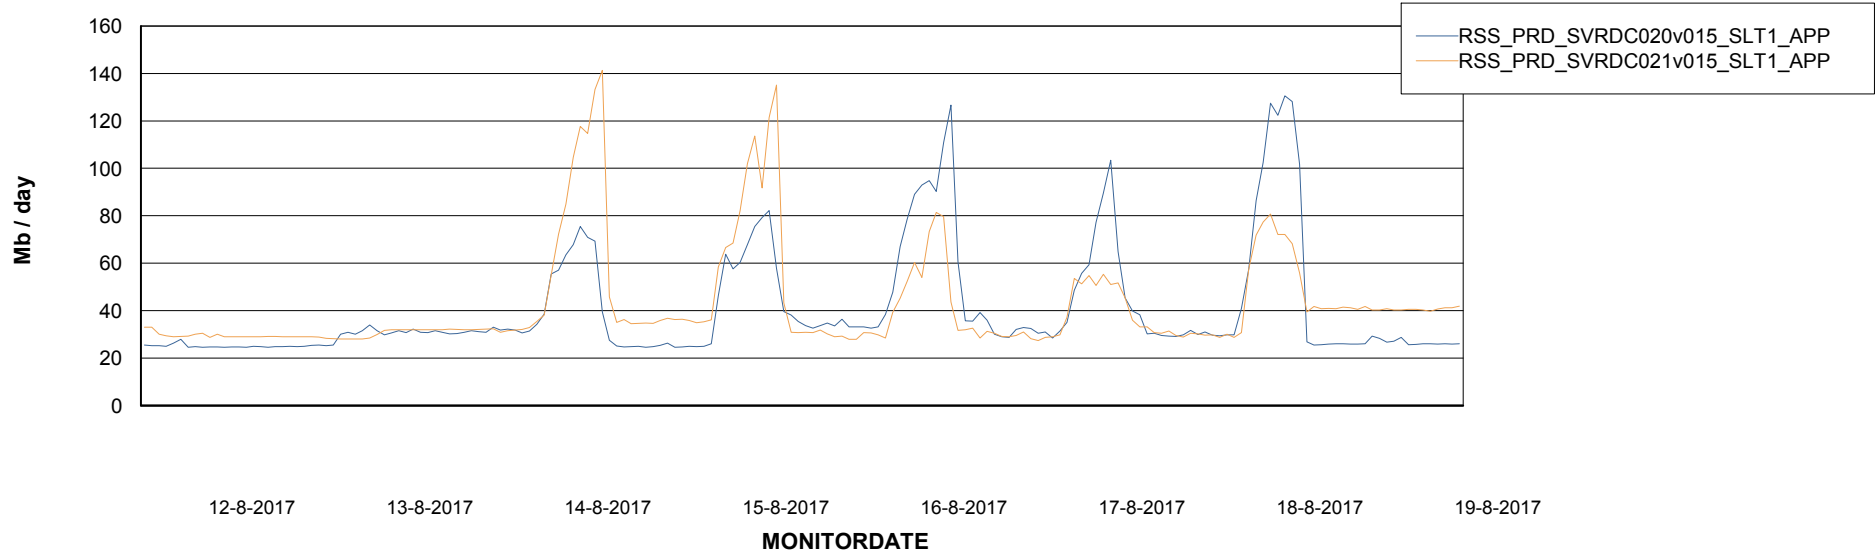

ABSSolute Application Server Services

Avg memory used per ABS Server Service