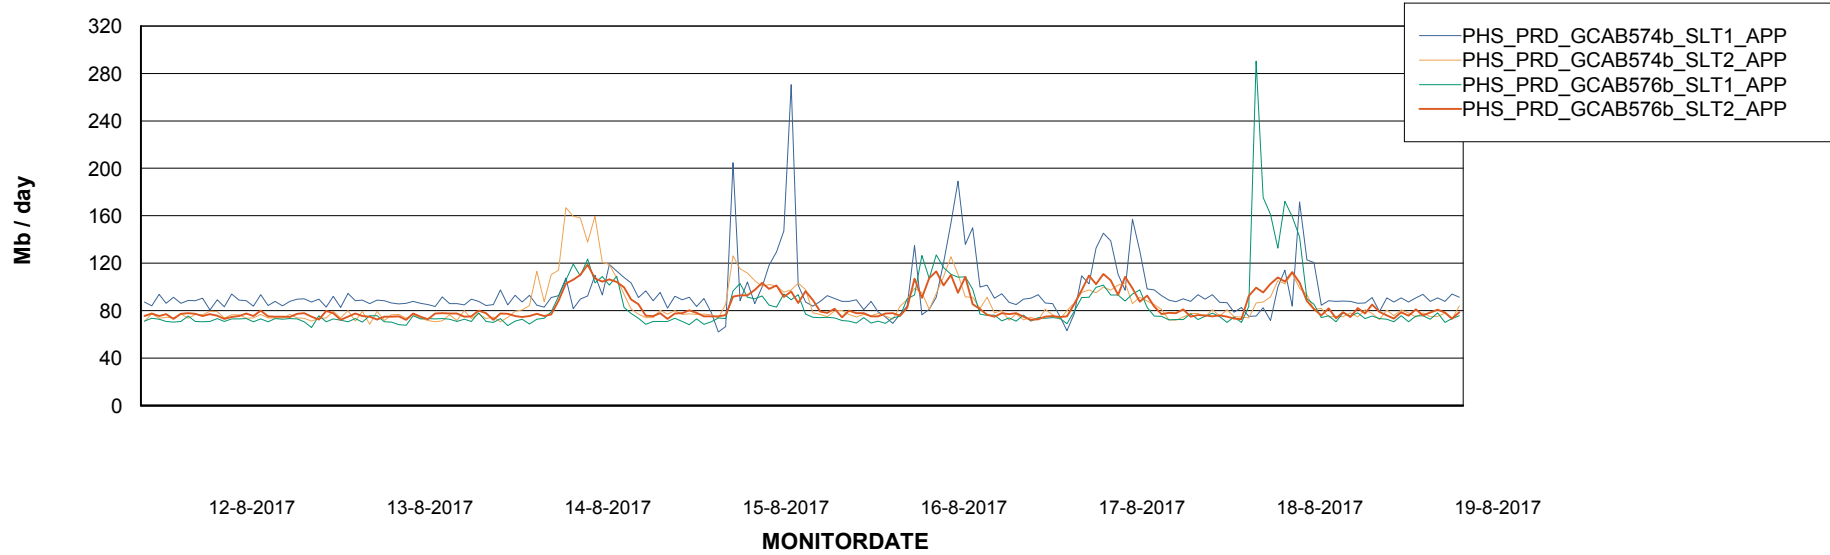

ABSSolute Application Server Services

Avg memory used per ABS Server Service