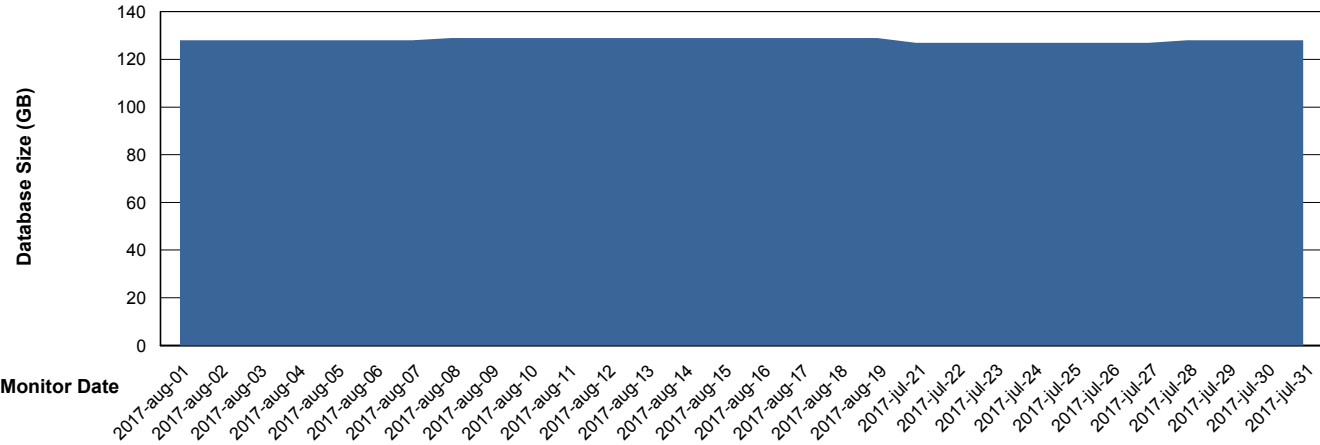

Database Performance PHSDB_Standby

DB Processes Max 500
DB Sessions Max 772

Weekly SLA Customer Report

Customer PHS_Production
 Database ID 47

DATABASE SIZE PHSDB_Production

Database growth over last month