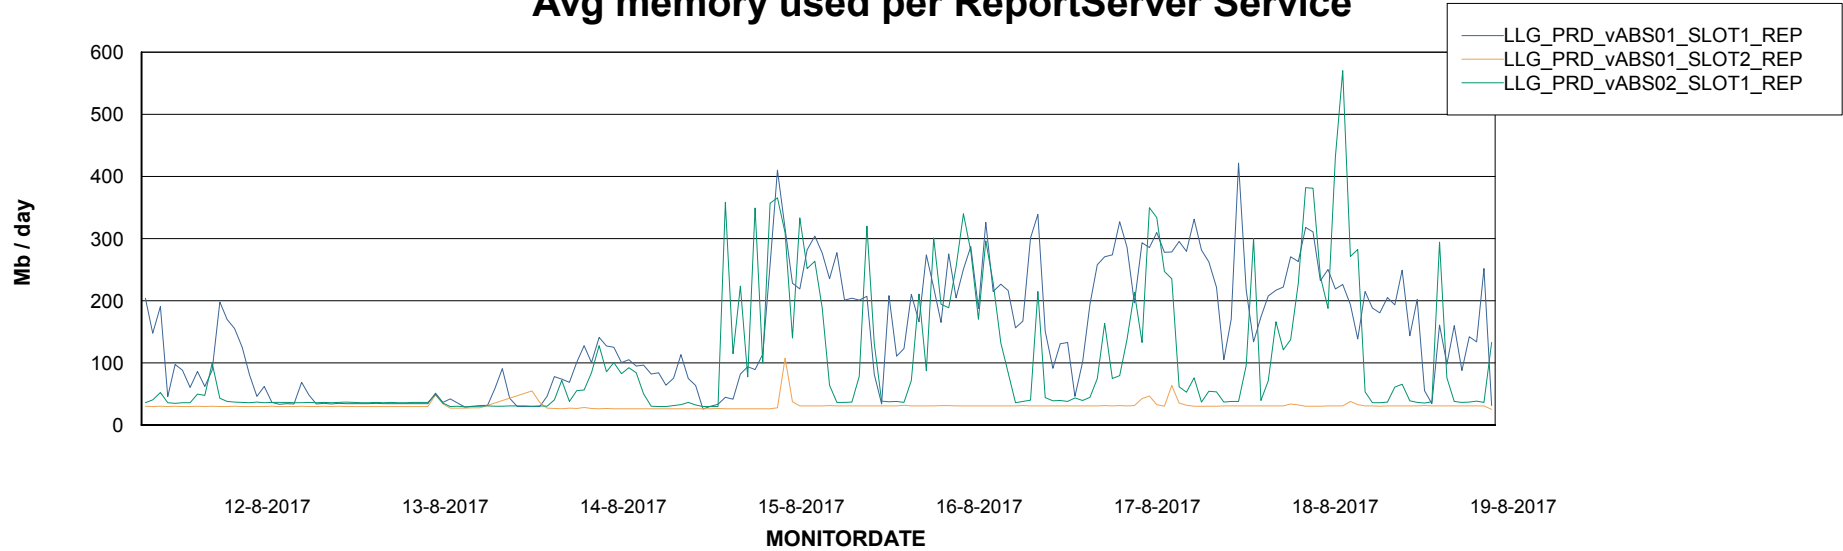

ABSSolute Application ReportServer Services

Avg memory used per ReportServer Service