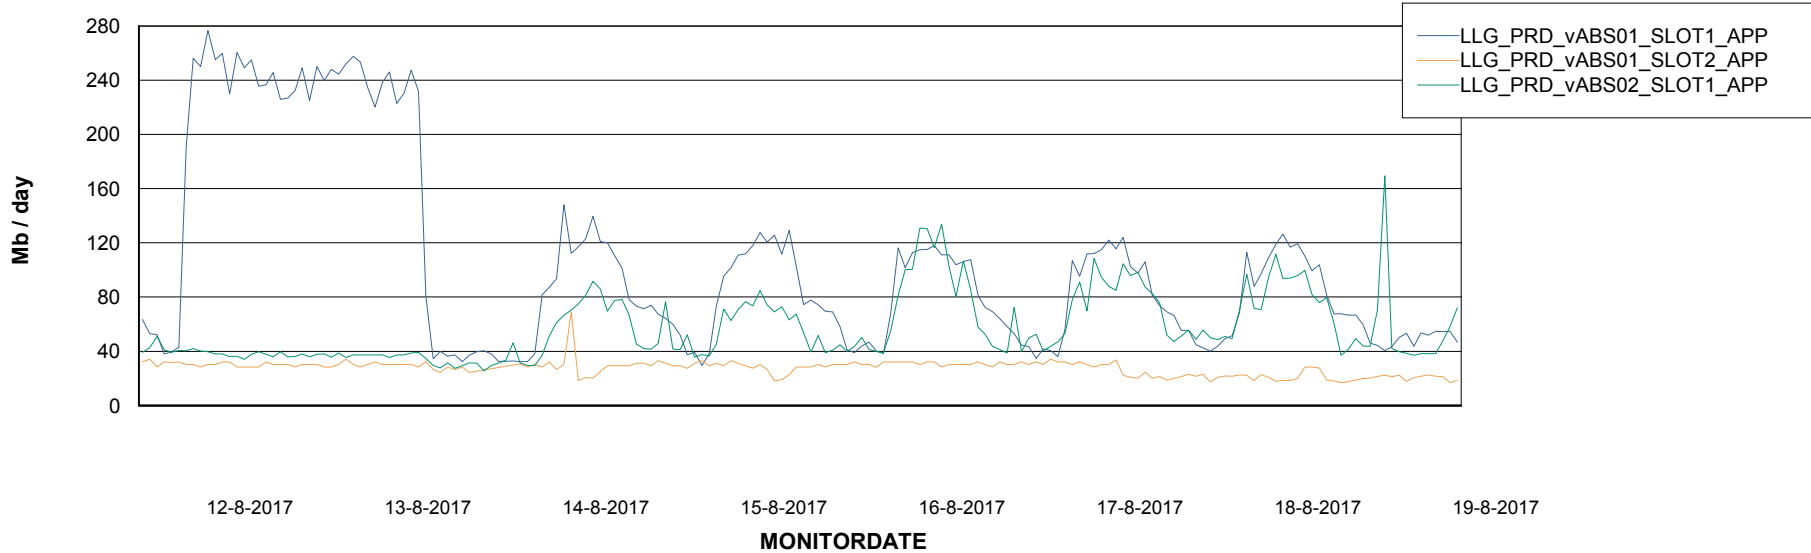

ABSolute Application Server Services

Avg memory used per ABS Server Service