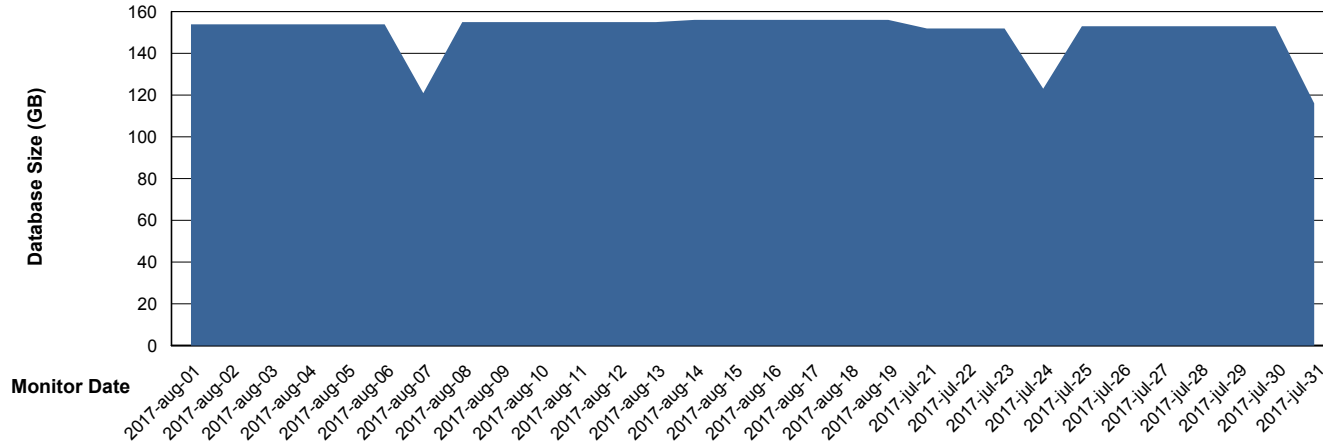

DATABASE SIZE LLGDB_Production

Database growth over last month