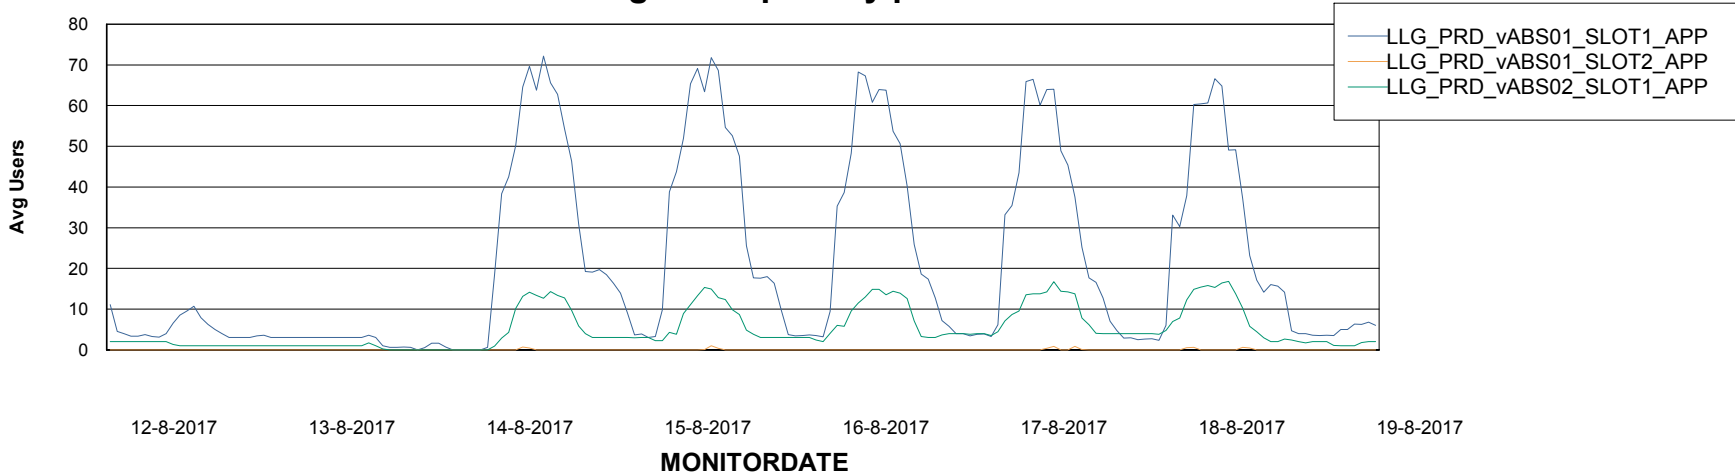

Weekly SLA Customer Report

Customer LLG_Production
Database ID 53

ABSolute Application Server Services

Avg memory used per ABS Server Service

Avg users per day per ABS server

Weekly SLA Customer Report

Customer LLG_Production
Database ID 53