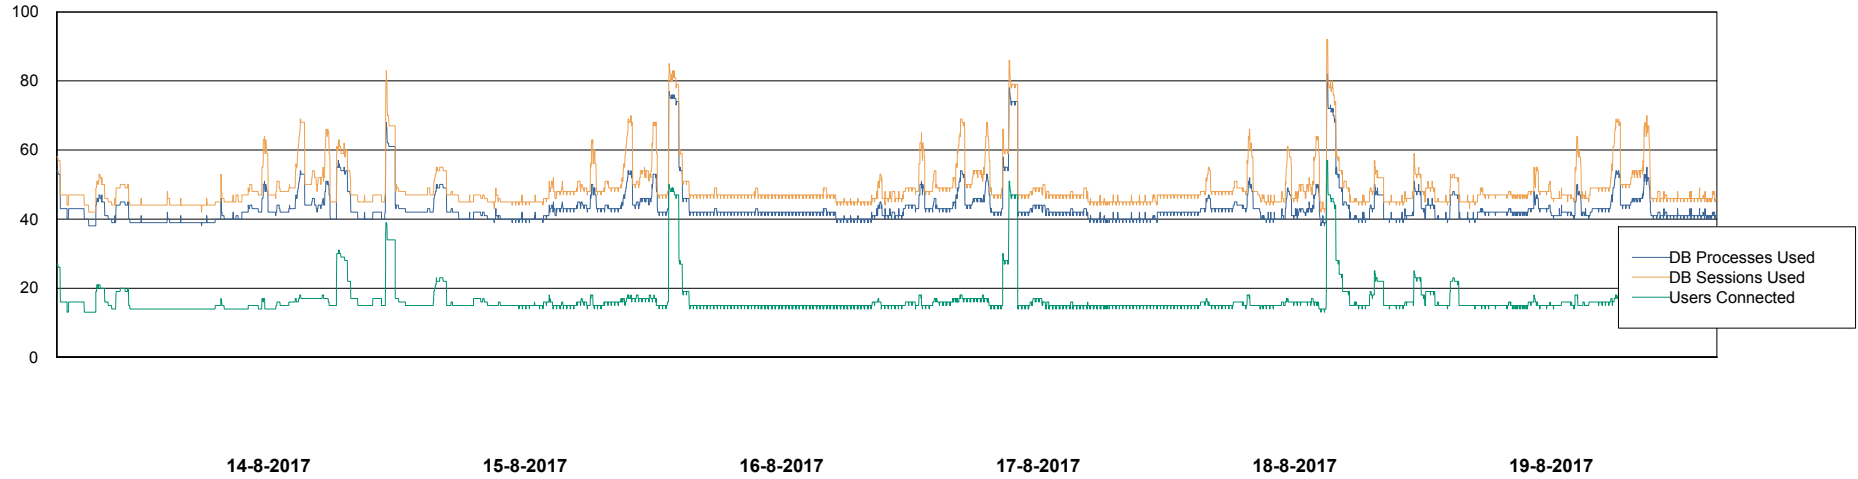

Database Performance LLGDB_Standby

DB Processes Max 520
DB Sessions Max 804

Weekly SLA Customer Report

Customer LLG_Production
Database ID 53

Database Performance LLGDBBI_Production

DB Processes Max 500
DB Sessions Max 780