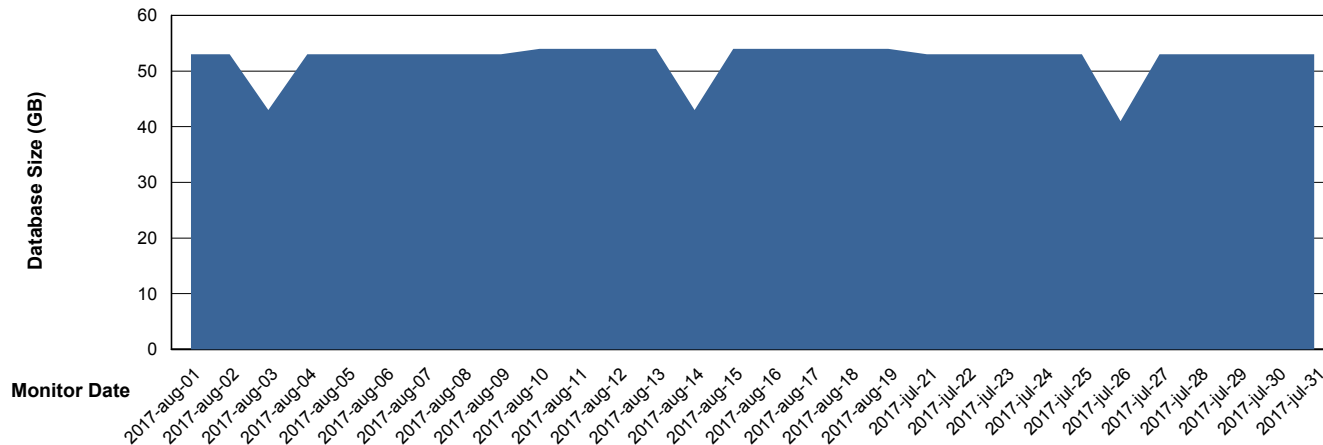

Weekly SLA Customer Report

Customer LLG_Production
Database ID 53

DATABASE SIZE LLGDB_Production

Database growth over last month

DATABASE SIZE LLGDBBI_Production

Database growth over last month

Weekly SLA Customer Report