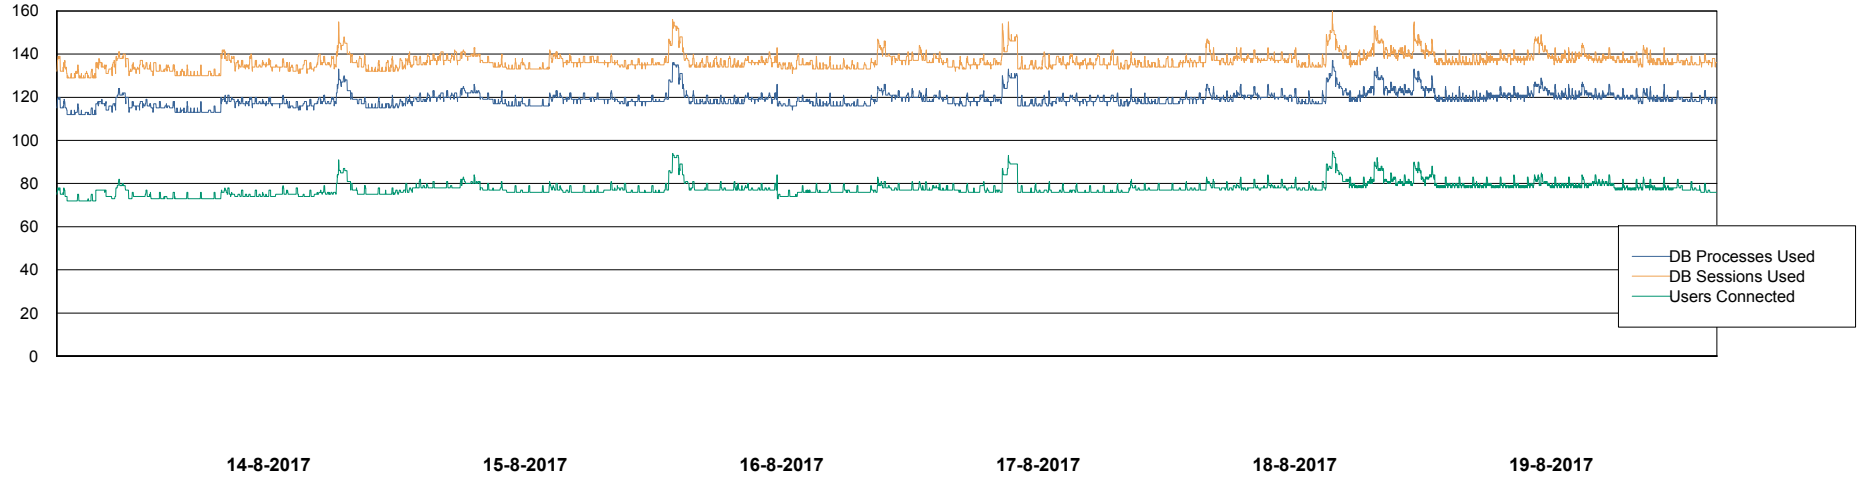

Database Performance LLGDB_Production

DB Processes Max 520
DB Sessions Max 804