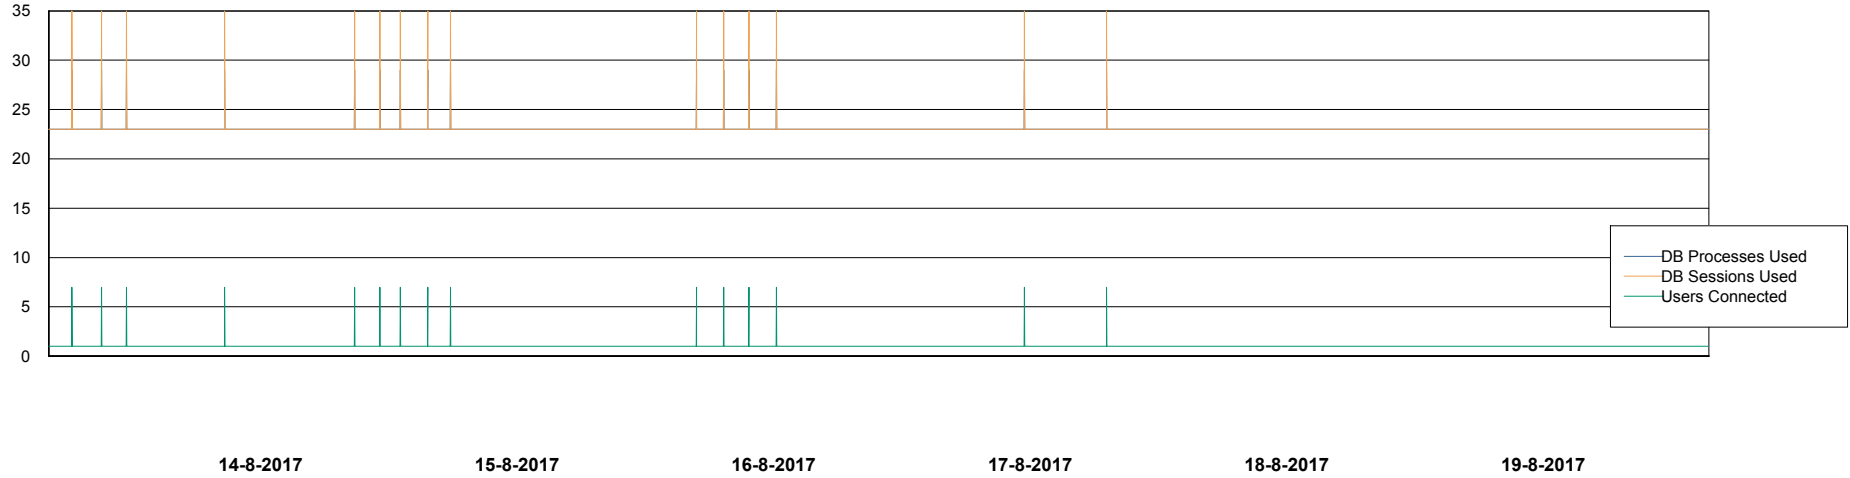

Database Performance JWRDB_Standby

DB Processes Max 150
DB Sessions Max 248