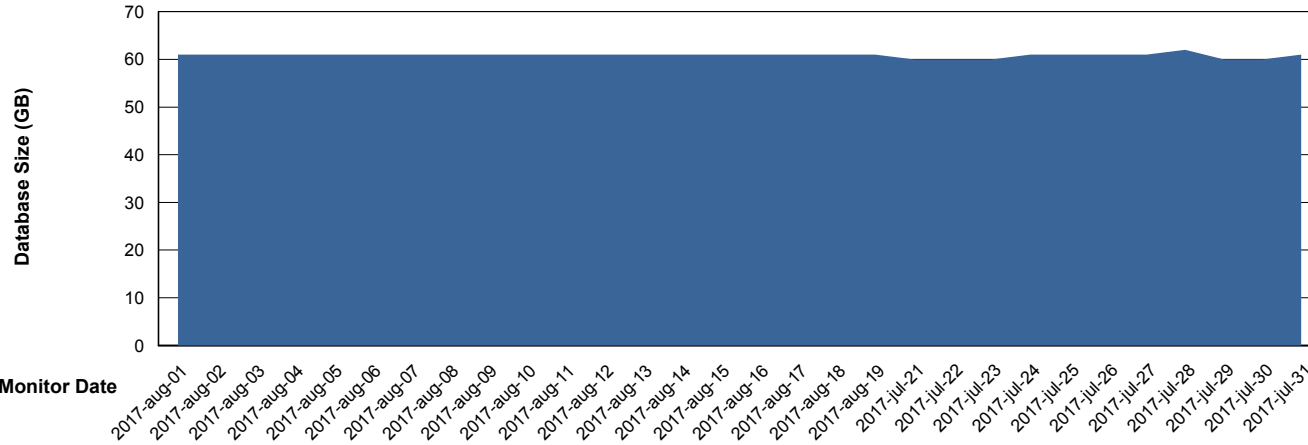

DATABASE SIZE JWRDB_Production

Database growth over last month