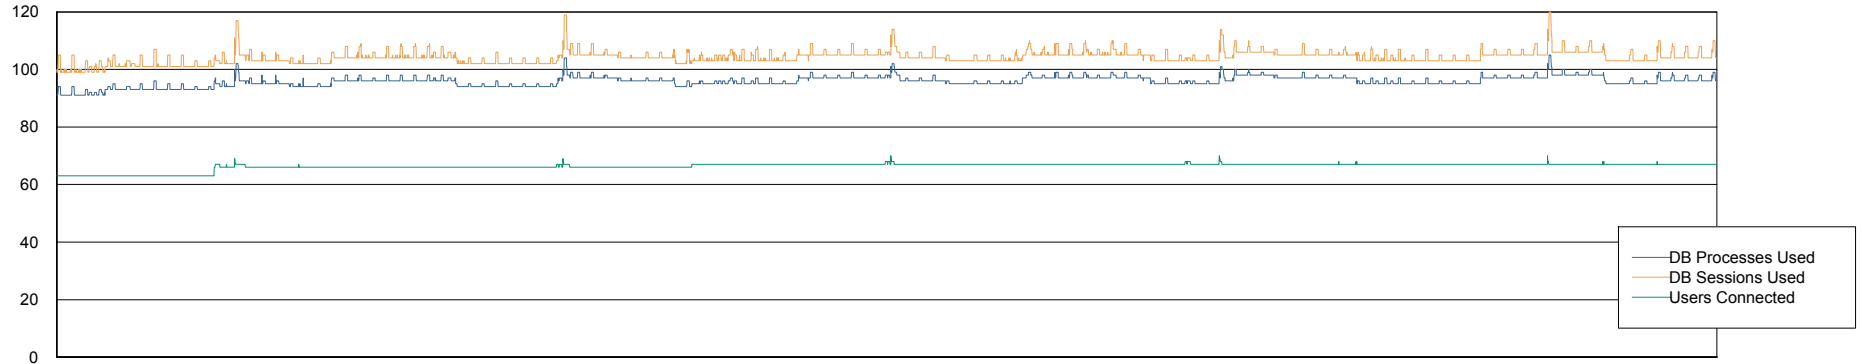

Database Performance JWRDB_Production

DB Processes Max 150
DB Sessions Max 248

14-8-2017 15-8-2017 16-8-2017 17-8-2017 18-8-2017 19-8-2017