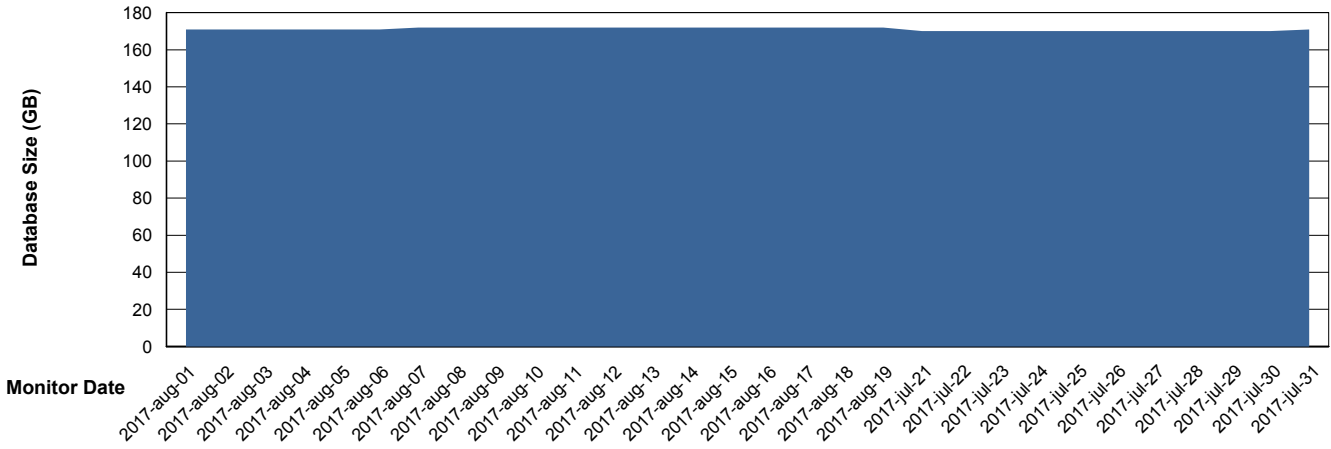

Database growth over last month

Database Tablespace FISDB_Production

Date	Tablespace Name	Filesize (Gb)	Usedsize (Gb)	Percentage free
19-8-2017	ABSDATA	88	73	17
	INDX	117	99	15
18-8-2017	ABSDATA	88	73	17
	INDX	117	99	15
17-8-2017	ABSDATA	88	73	17
	INDX	117	99	15
16-8-2017	ABSDATA	88	73	17
	INDX	117	99	15
15-8-2017	ABSDATA	88	73	17
	INDX	117	99	15
14-8-2017	ABSDATA	88	73	17
	INDX	117	99	15
13-8-2017	ABSDATA	88	73	17
	INDX	117	99	15