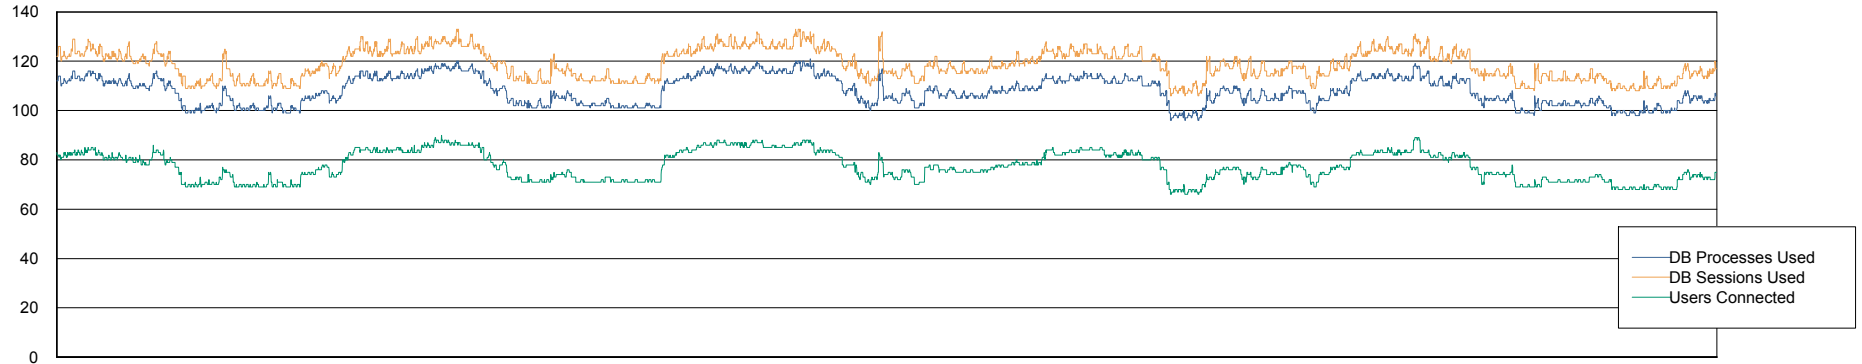

Harddisk Usage FIS_PRD_ORACLE2

	Free disk space on c: (%)	Total disk space on c: (Gb)	Free disk space on l: (%)	Total disk space on l: (Gb)	Free disk space on o: (%)	Total disk space on o: (Gb)
19-8-2017	72	279	25	279	23	373
18-8-2017	72	279	24	279	23	373
17-8-2017	72	279	24	279	23	373
16-8-2017	72	279	24	279	23	373
15-8-2017	72	279	24	279	23	373
14-8-2017	72	279	24	279	23	373
13-8-2017	72	279	24	279	23	373

Weekly SLA Customer Report

Customer FIS_Production
Database ID 46

Database Performance FISDB_Production

DB Processes Max 150
DB Sessions Max 264

14-8-2017 15-8-2017 16-8-2017 17-8-2017 18-8-2017 19-8-2017

14-8-2017 15-8-2017 16-8-2017 17-8-2017 18-8-2017 19-8-2017

Weekly SLA Customer Report

Customer FIS_Production
Database ID 46

Database Performance FISDB_Standby

DB Processes Max 150
DB Sessions Max 264

Weekly SLA Customer Report