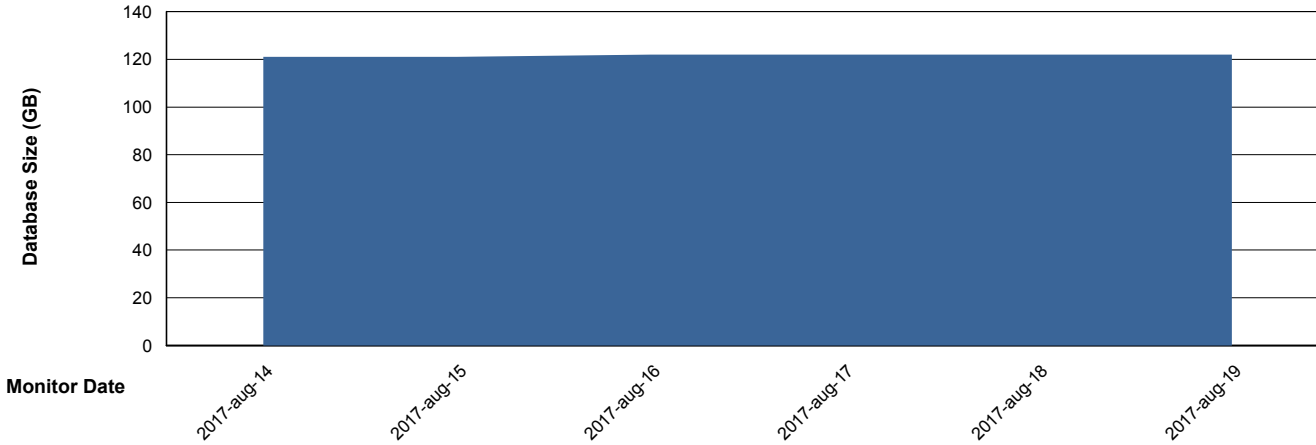

Database Performance DFDDDB_Standby

DB Processes Max 600
DB Sessions Max 928

Weekly SLA Customer Report

Customer DFD Production
Database ID 39

Database Performance DFDDDBBI_Production

DB Processes Max 500
DB Sessions Max 772

Weekly SLA Customer Report

Customer DFD Production
 Database ID 39

DATABASE SIZE DFDDDB_Production

Database growth over last month

DATABASE SIZE DFDDDBI_Production

Database growth over last month

Weekly SLA Customer Report