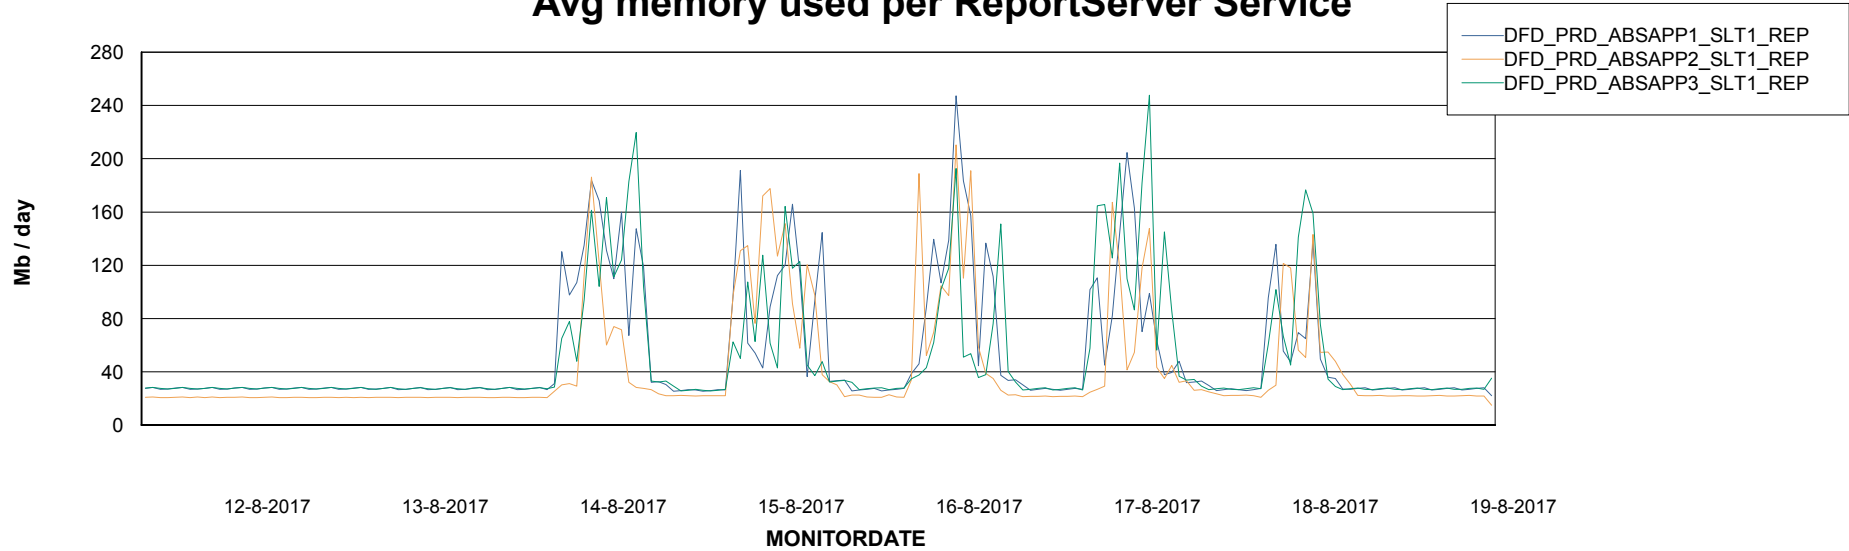

Avg users per day per ABS server

Weekly SLA Customer Report

Customer DFD Production
Database ID 39

ABSSolute Application ReportServer Services

Avg memory used per ReportServer Service

Disaster per ABS component