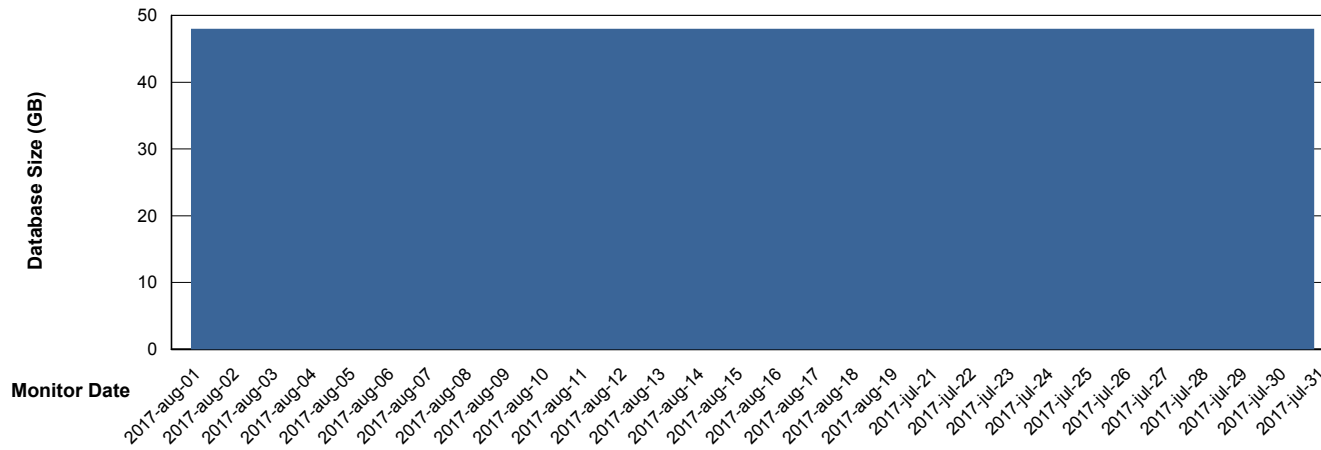

Weekly SLA Customer Report

Customer DFD Production
 Database ID 39

DATABASE SIZE DFDDDB_Production

Database growth over last month

DATABASE SIZE DFDDDBI_Production

Database growth over last month

Weekly SLA Customer Report