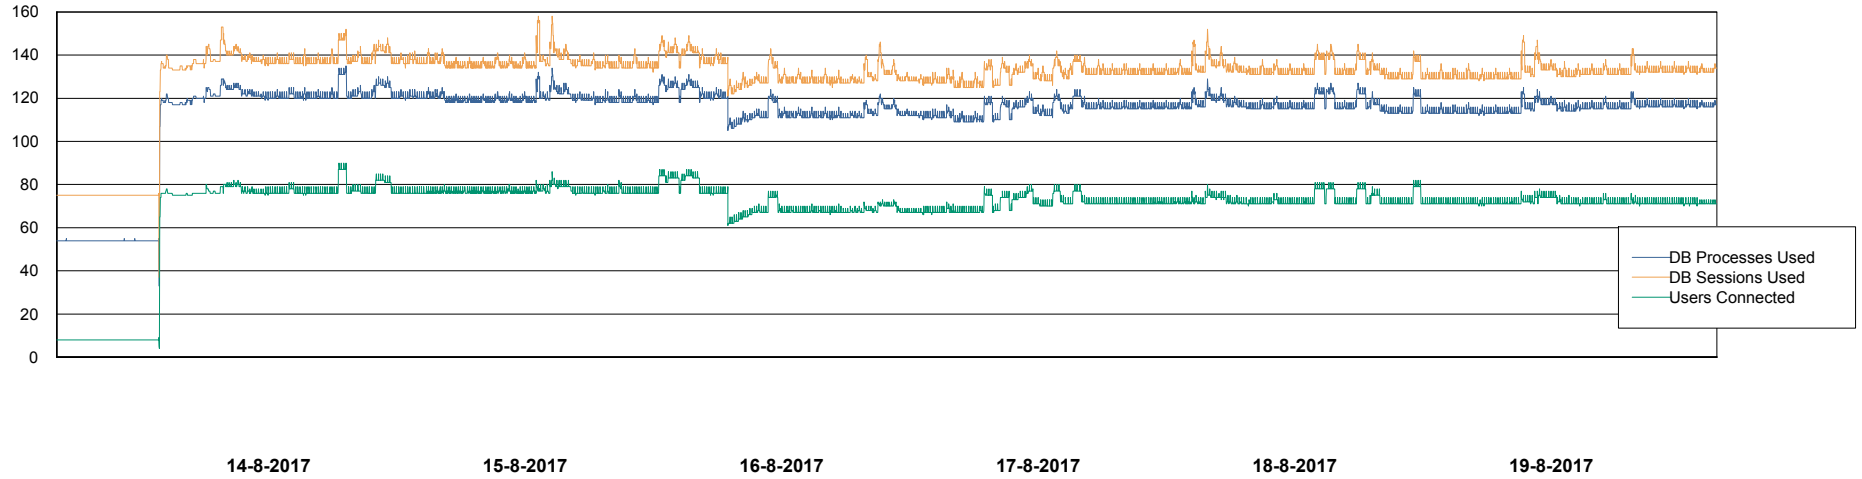

Database Performance DFDDB_Production

DB Processes Max 600
DB Sessions Max 928