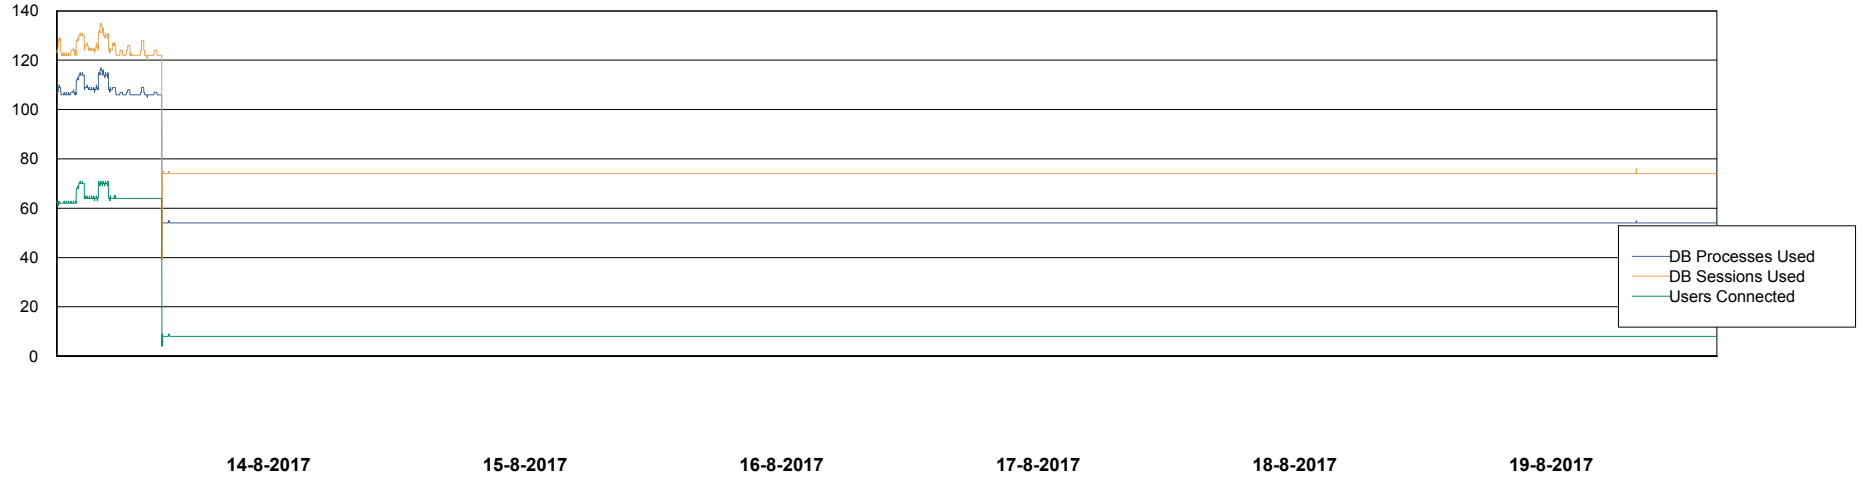

Database Performance DFDDDB_Standby

DB Processes Max 600
DB Sessions Max 928