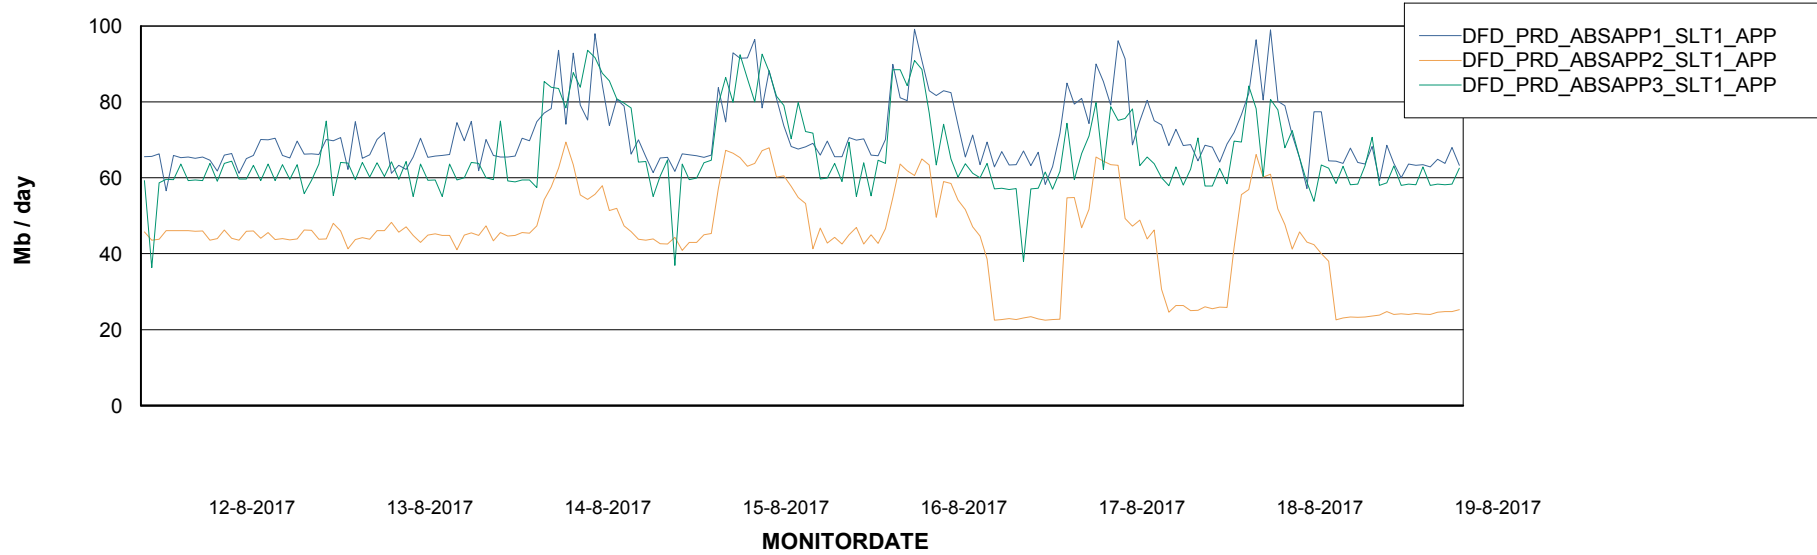

Standby Database Health DFD Production

Recovery lag for last 7 days

Weekly SLA Customer Report

Customer DFD Production
Database ID 39

ABSSolute Application Server Services

Avg memory used per ABS Server Service