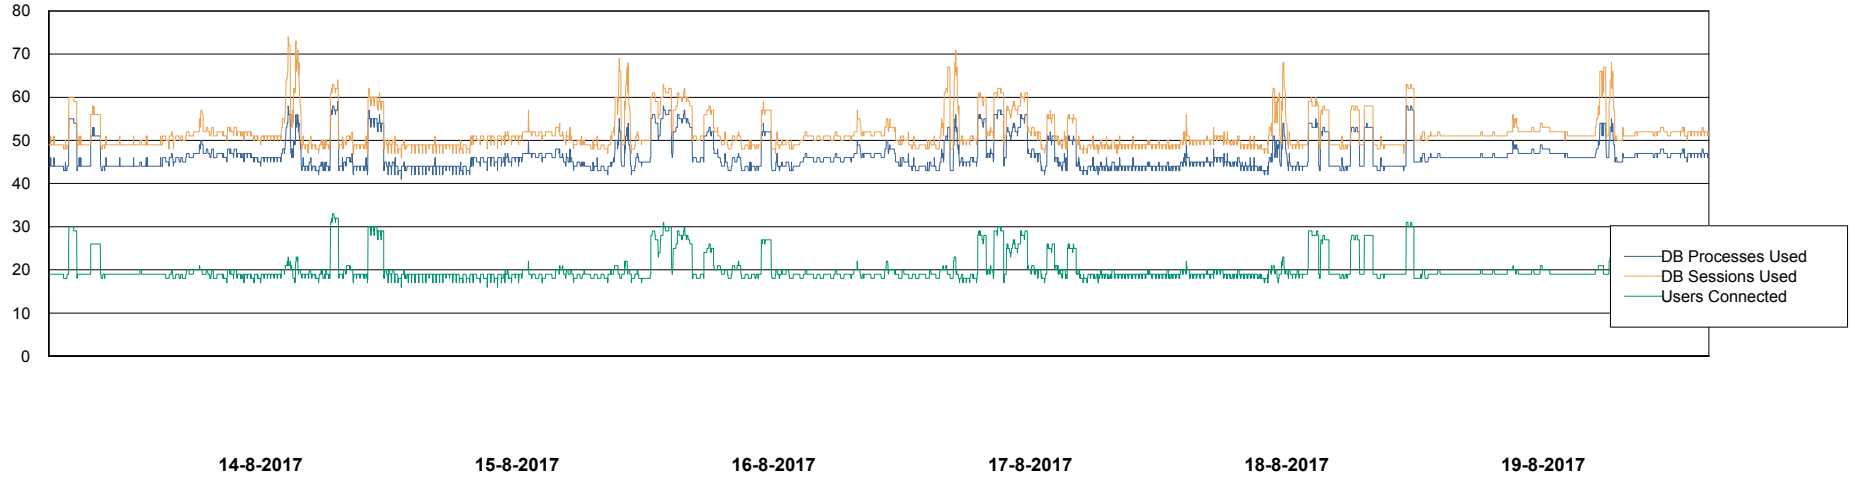

Database Performance DFDDDB_Standby

DB Processes Max 600
DB Sessions Max 928

Weekly SLA Customer Report

Customer DFD Production
Database ID 39

Database Performance DFDDDBBI_Production

DB Processes Max 500
DB Sessions Max 772