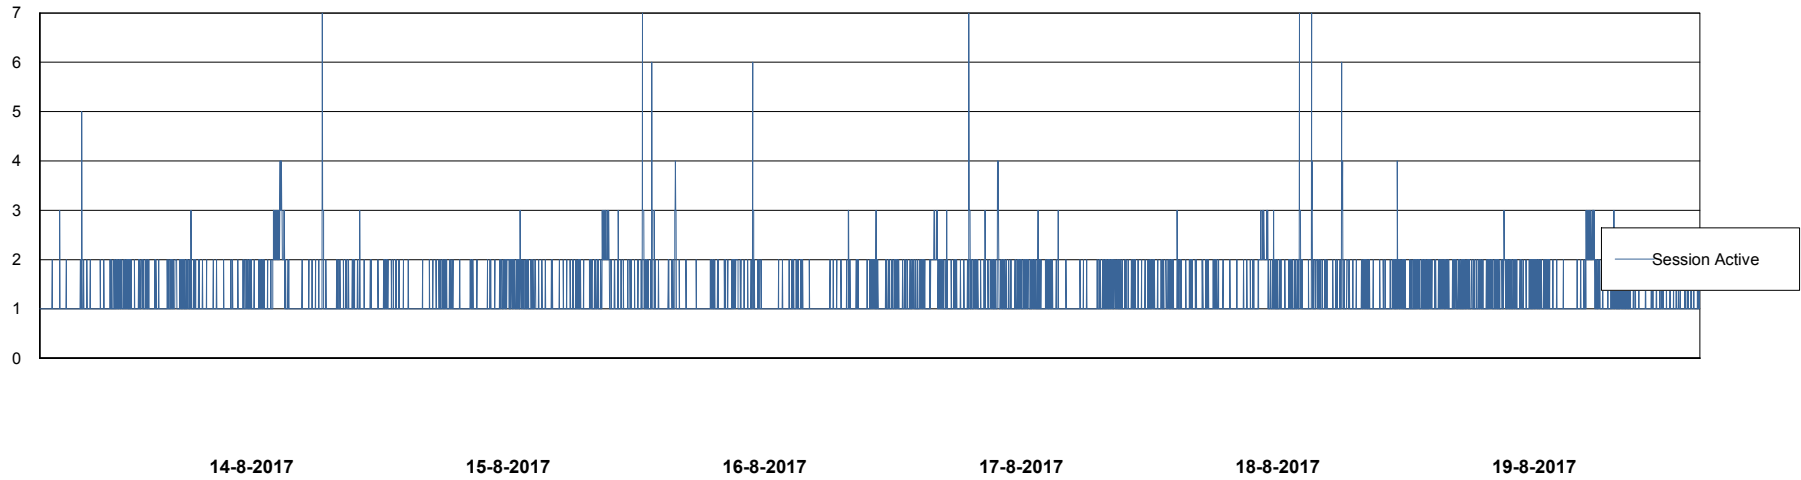

Database Performance DFDDDB_Standby

DB Processes Max 600
DB Sessions Max 928

Weekly SLA Customer Report

Customer DFD Production
Database ID 39

Database Performance DFDDDBBI_Production

DB Processes Max 500
DB Sessions Max 772