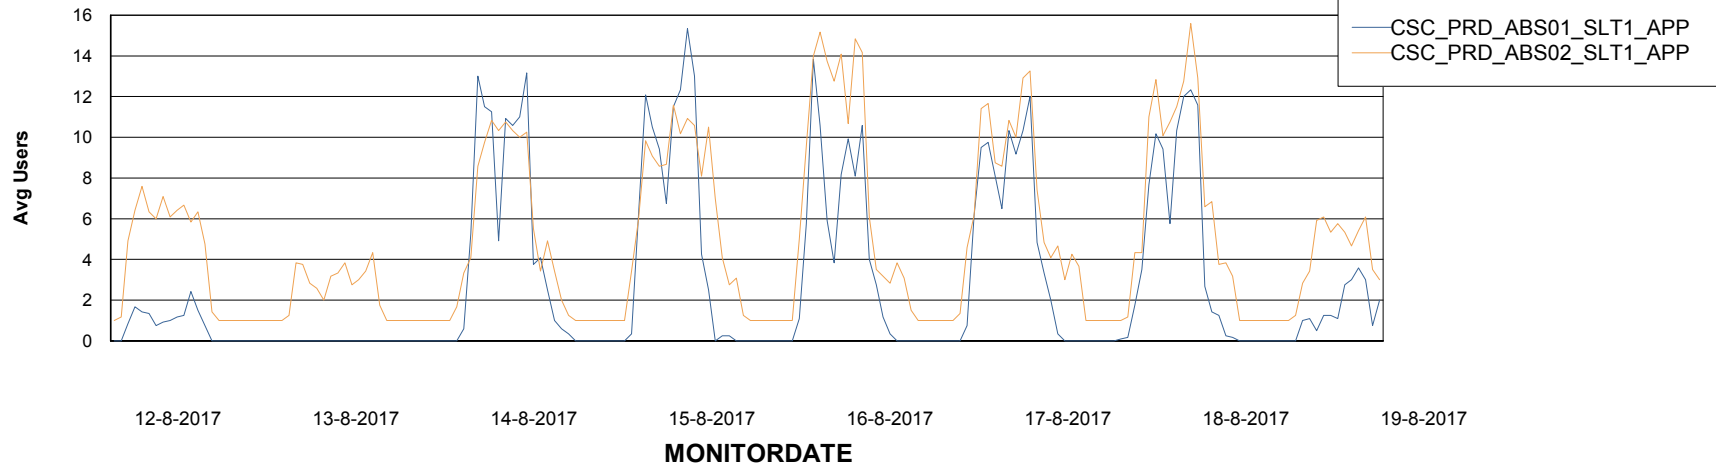

Avg users per day per ABS server