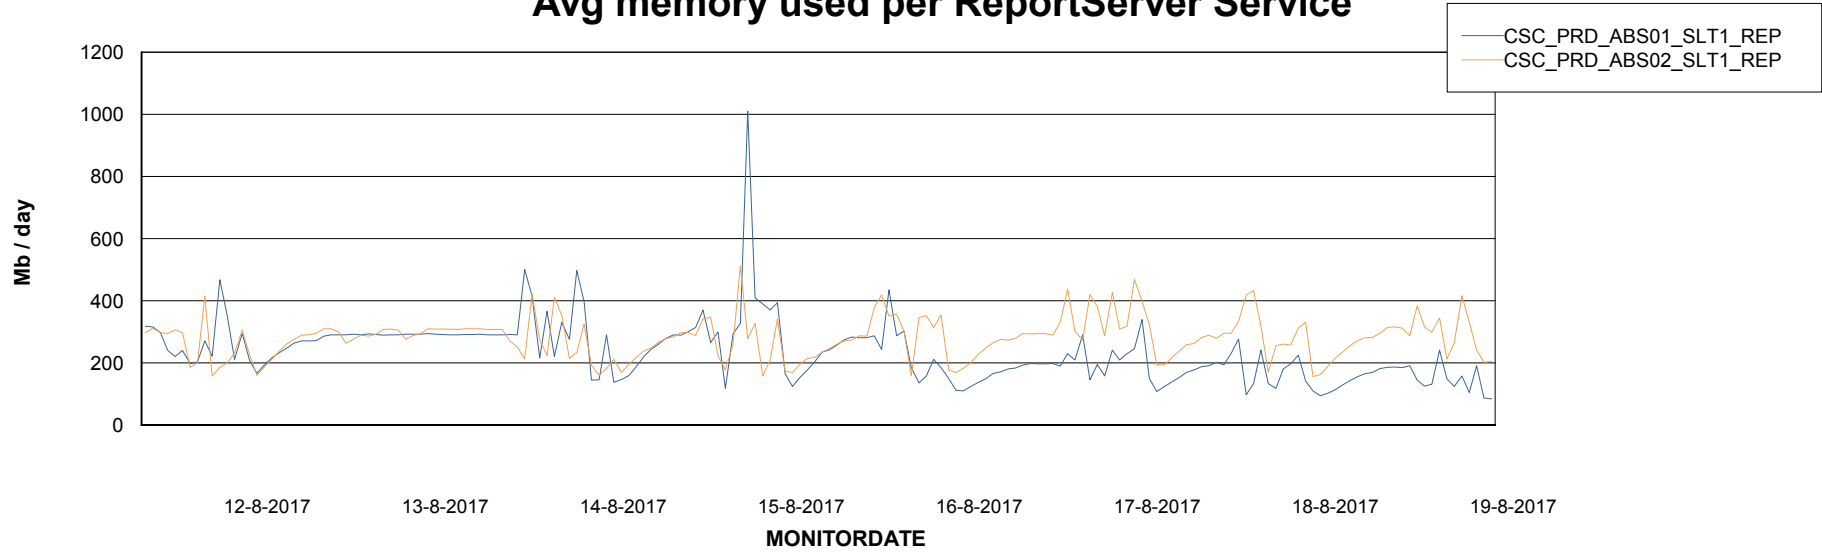

Avg memory used per ABS Server Service

Avg users per day per ABS server

Weekly SLA Customer Report

Customer CSC_Production
Database ID 50

ABSSolute Application ReportServer Services

Avg memory used per ReportServer Service