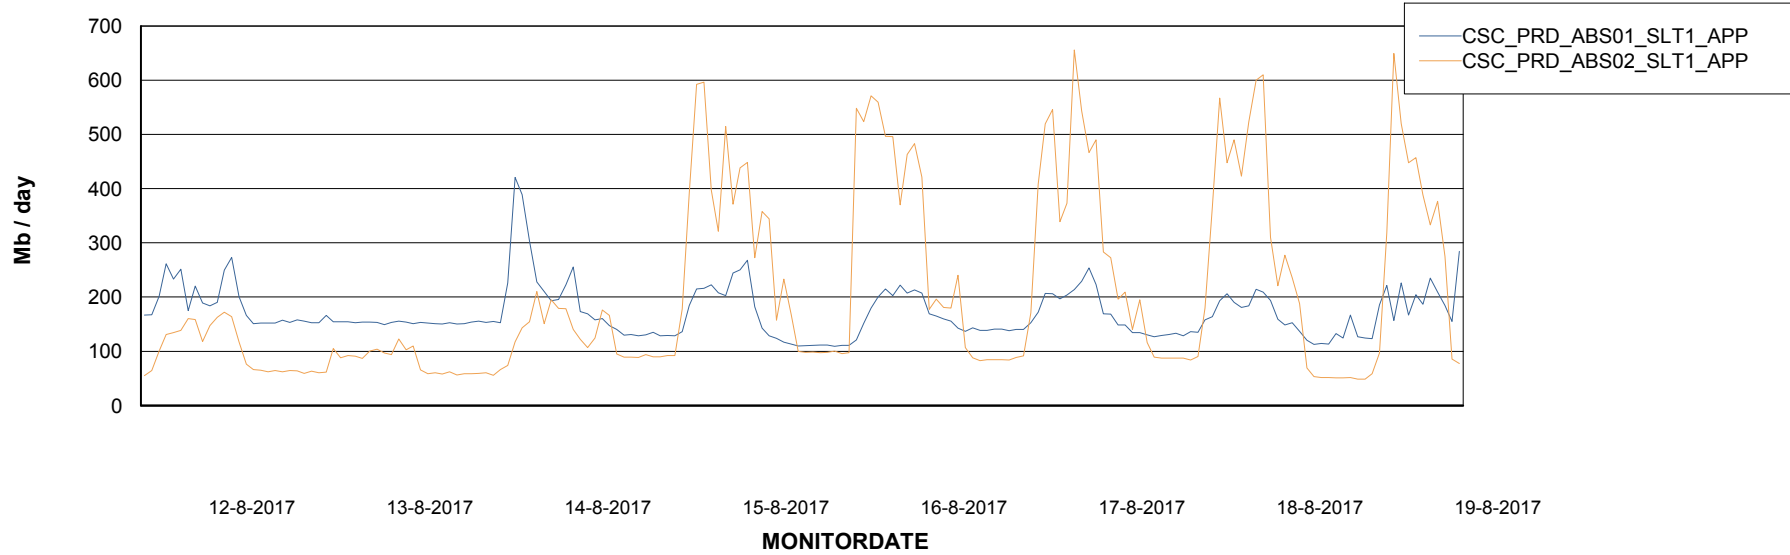

ABSSolute Application Server Services

Avg memory used per ABS Server Service