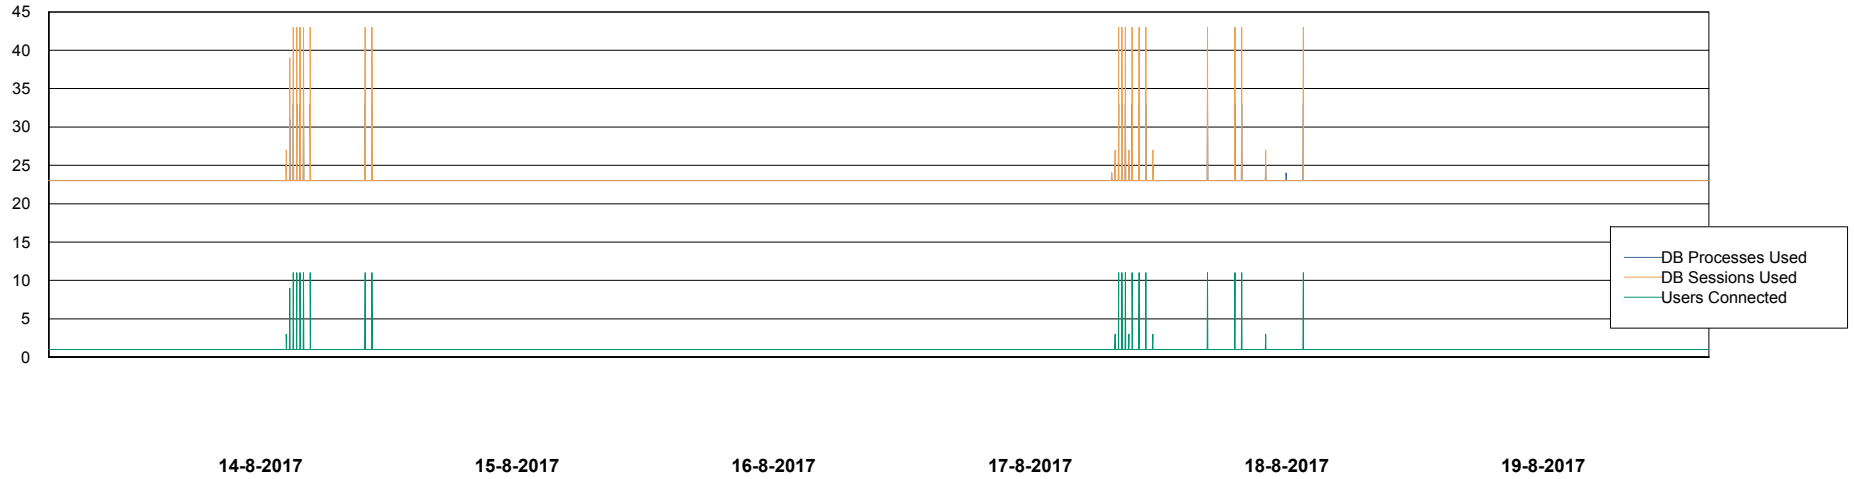

Weekly SLA Customer Report

Customer CIW Production
Database ID 45

Database Performance CIWDB_Production

DB Processes Max 150
DB Sessions Max 248

Weekly SLA Customer Report

Customer CIW Production
Database ID 45

Database Performance CIWDB_Standby

DB Processes Max 150
DB Sessions Max 248

Weekly SLA Customer Report

Customer CIW Production
Database ID 45

DATABASE SIZE CIWDB_FutureLive

Database growth over last month

DATABASE SIZE CIWDB_FutureTest