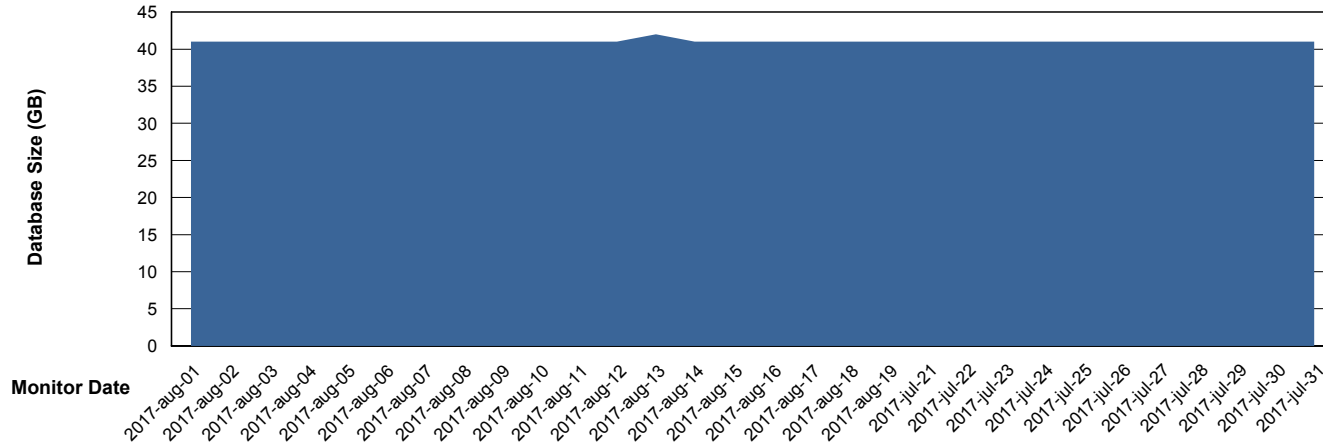

Database growth over last month

Weekly SLA Customer Report

Customer CIW Production
Database ID 45

DATABASE SIZE CIWDB_Production

Database growth over last month

Weekly SLA Customer Report

Customer CIW Production
 Database ID 45

Database Tablespace		CIWDB_FutureLive		
Date	Tablespace Name	Filesize (Gb)	Usedsize (Gb)	Percentage free
19-8-2017	ABSDATA	28	24	14
	INDX	4	3	25
18-8-2017	ABSDATA	28	24	14
	INDX	4	3	25
17-8-2017	ABSDATA	28	24	14
	INDX	4	3	25
16-8-2017	ABSDATA	28	24	14
	INDX	4	3	25
15-8-2017	ABSDATA	28	24	14
	INDX	4	3	25
14-8-2017	ABSDATA	28	24	14
	INDX	4	3	25
13-8-2017	ABSDATA	28	24	14
	INDX	4	3	25