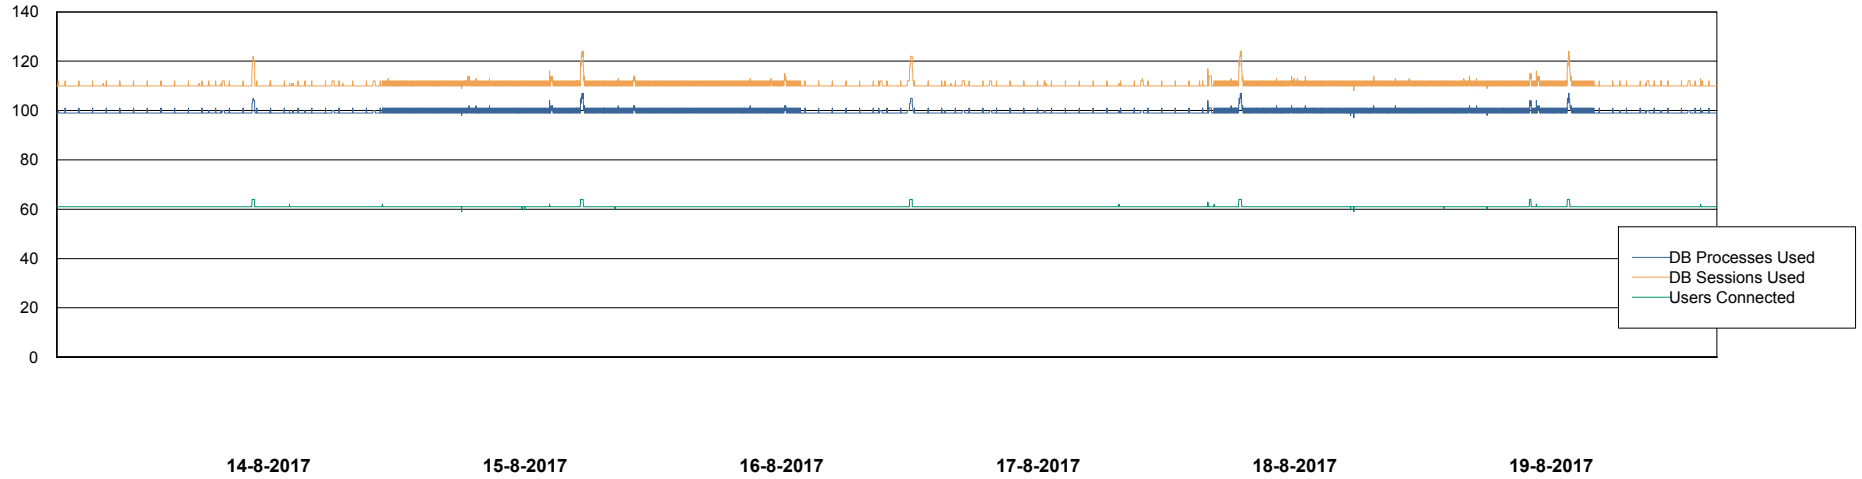

Database Performance CIWDB_FutureLive

DB Processes Max 300
DB Sessions Max 472