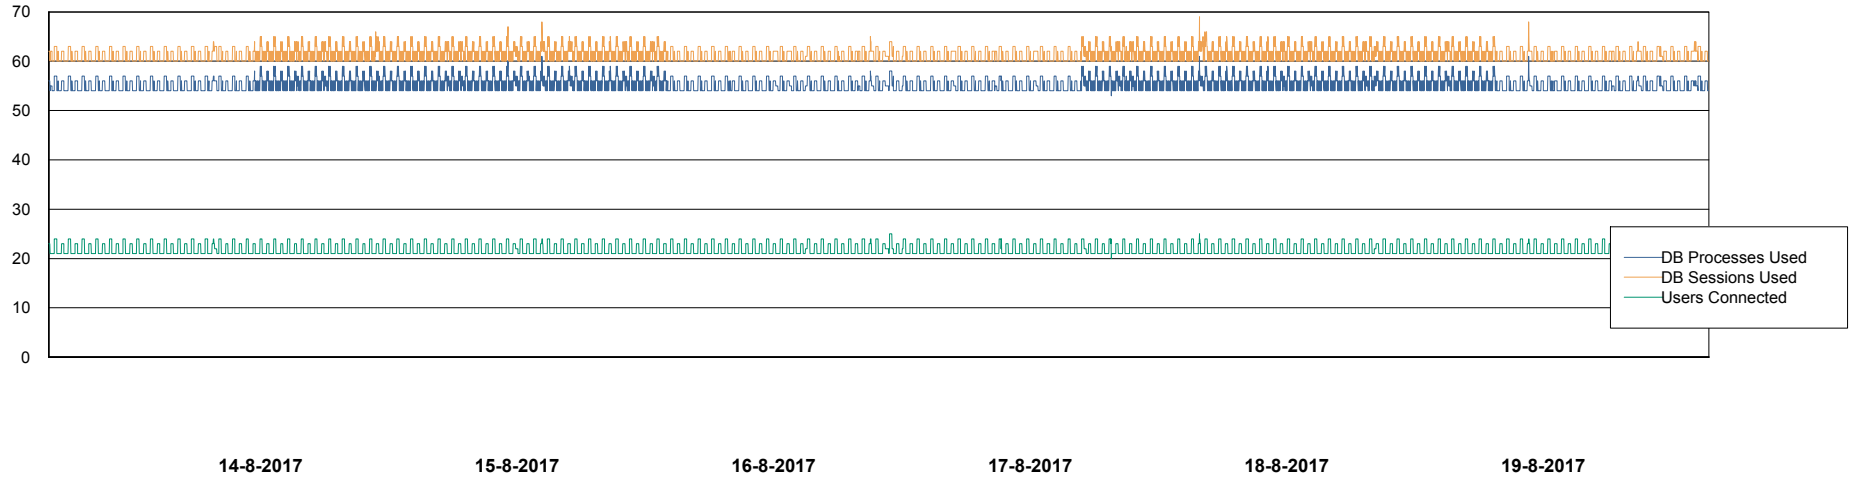

Database Performance CIWDB_FutureStandby

DB Processes Max 300
DB Sessions Max 472

Weekly SLA Customer Report

Customer CIW Production
Database ID 45

Database Performance CIWDB_FutureTest

DB Processes Max 300
DB Sessions Max 472