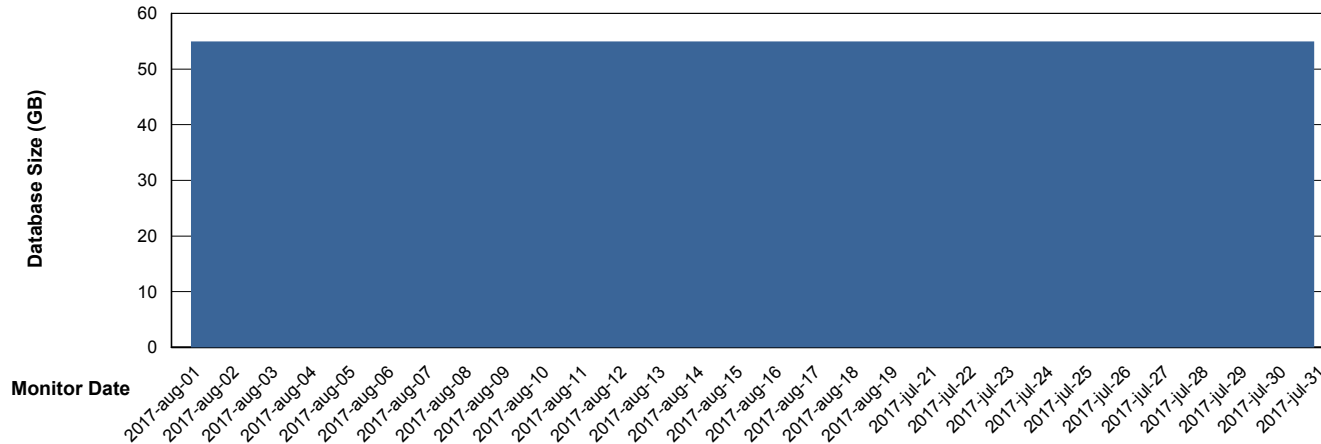

Database Performance CIWDB_Standby

DB Processes Max 150
DB Sessions Max 248

Weekly SLA Customer Report

Customer CIW Production
Database ID 45

DATABASE SIZE CIWDB_FutureLive

Database growth over last month

DATABASE SIZE CIWDB_FutureTest

Database growth over last month

Weekly SLA Customer Report

Customer CIW Production
Database ID 45

DATABASE SIZE CIWDB_Production

Database growth over last month

Weekly SLA Customer Report

Customer CIW Production
 Database ID 45