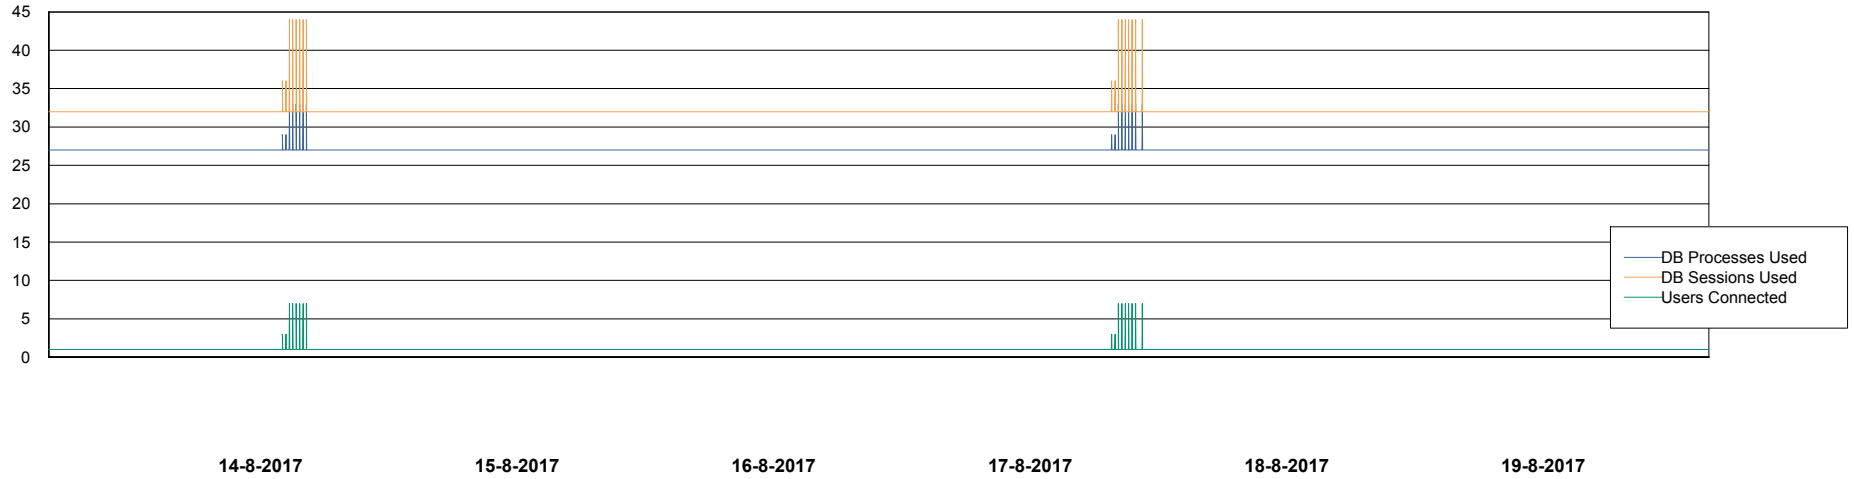

Weekly SLA Customer Report

Customer CIW Production
Database ID 45

Database Performance CIWDB_FutureLive

DB Processes Max 300
DB Sessions Max 472

Weekly SLA Customer Report

Customer CIW Production
Database ID 45

Database Performance CIWDB_FutureStandby

DB Processes Max 300
DB Sessions Max 472

Weekly SLA Customer Report

Customer CIW Production
Database ID 45

Database Performance CIWDB_FutureTest

DB Processes Max 300
DB Sessions Max 472