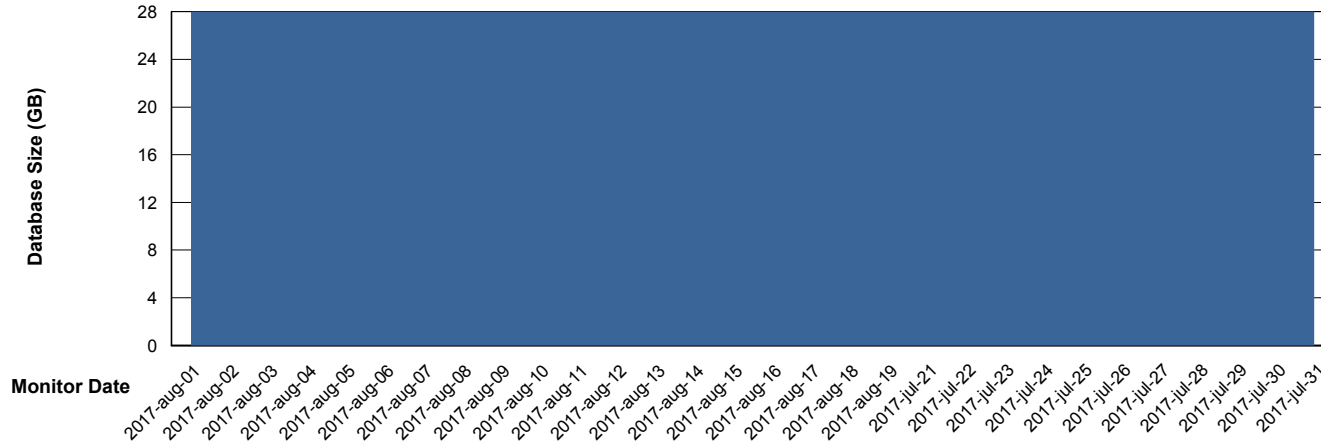

Database Performance CIWDB_Standby

DB Processes Max 150
DB Sessions Max 248

Weekly SLA Customer Report

Customer CIW Production
Database ID 45

DATABASE SIZE CIWDB_FutureLive

Database growth over last month

DATABASE SIZE CIWDB_FutureTest

Database growth over last month

Weekly SLA Customer Report

Customer CIW Production
Database ID 45

DATABASE SIZE CIWDB_Production

Database growth over last month

Weekly SLA Customer Report

Customer CIW Production
 Database ID 45