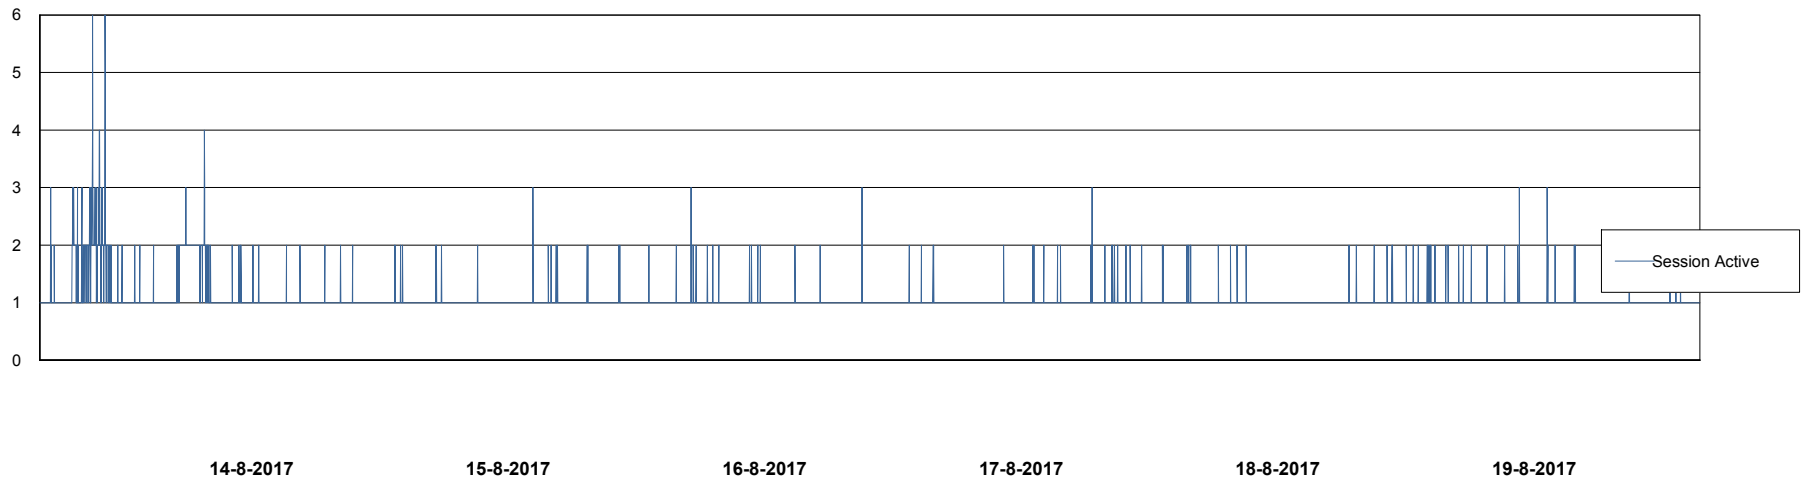

Database Performance CIWDB_Production

DB Processes Max 150
DB Sessions Max 248