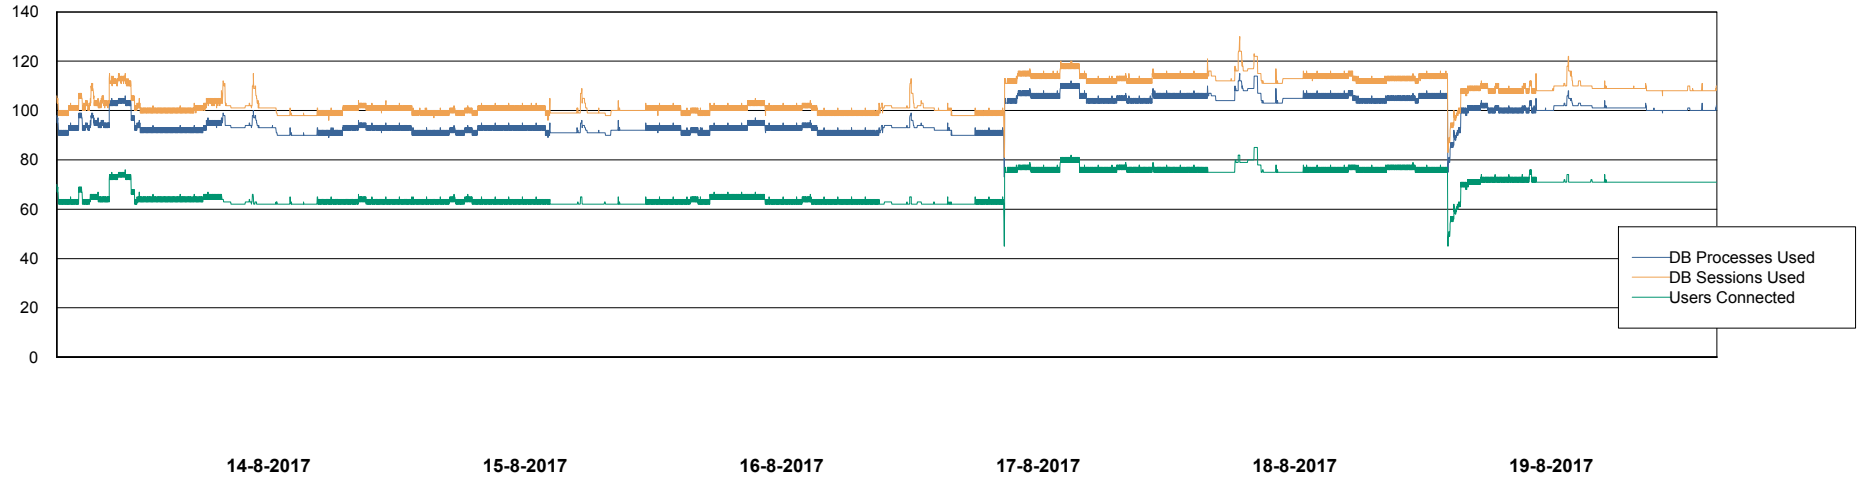

Database Performance CIWDB_Production

DB Processes Max 150
DB Sessions Max 248