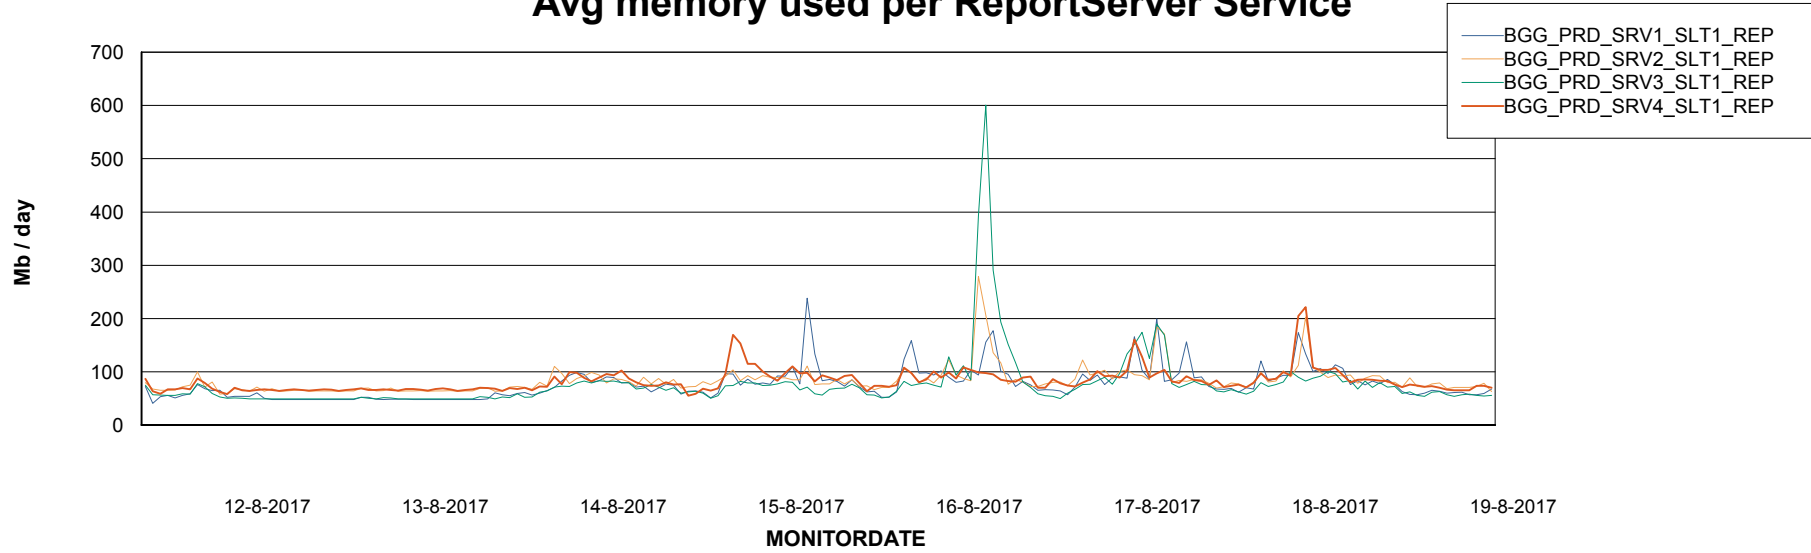

Avg users per day per ABS server

Weekly SLA Customer Report

Customer BGG_Production
Database ID 58

ABSSolute Application ReportServer Services

Avg memory used per ReportServer Service

Weekly SLA Customer Report