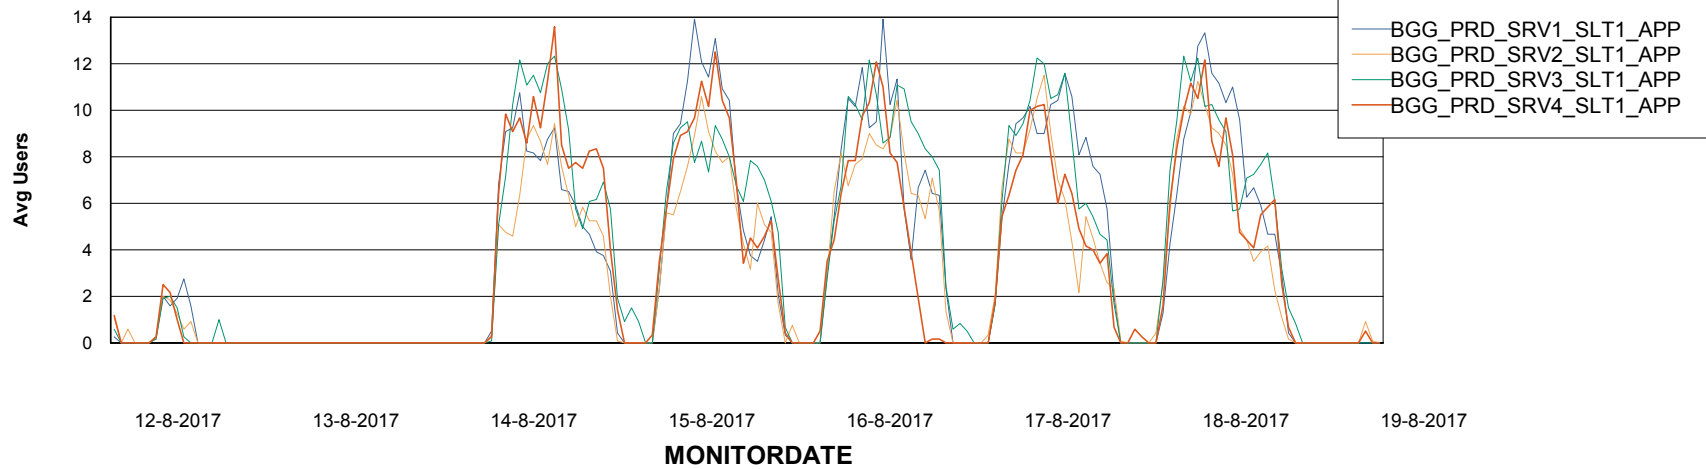

Avg users per day per ABS server