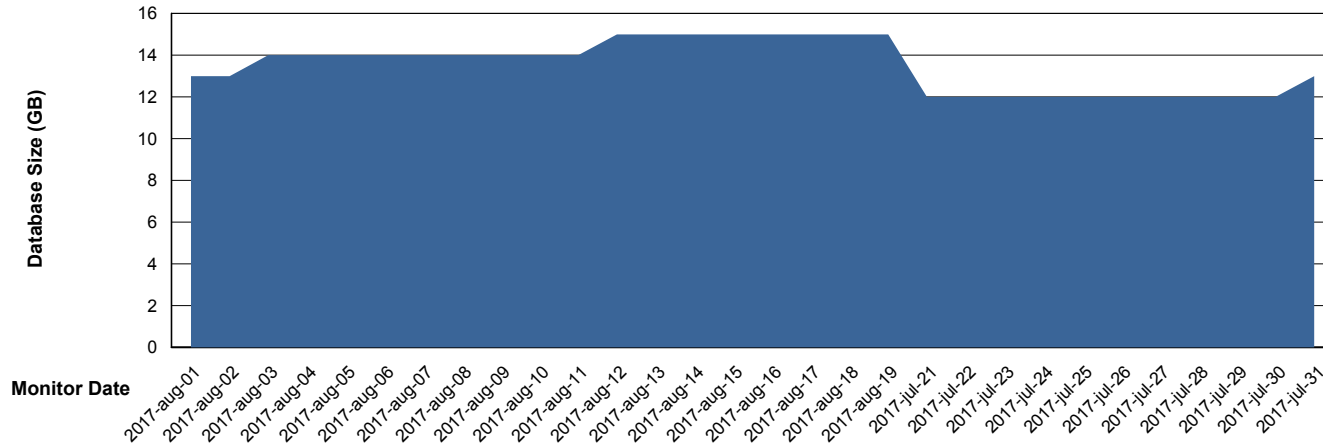

Customer BGG_Production
Database ID 58

DATABASE SIZE BGGDB_BI

Database growth over last month

DATABASE SIZE BGGDB_Production

Database growth over last month

Weekly SLA Customer Report

Customer BGG_Production
Database ID 58

Database Tablespace		BGGDB_BI		
Date	Tablespace Name	Filesize (Gb)	Usedsize (Gb)	Percentage free
19-8-2017	ABSDATA	4	3	25
	INDX	8	2	75
18-8-2017	ABSDATA	4	3	25
	INDX	8	2	75
17-8-2017	ABSDATA	4	3	25
	INDX	8	2	75
16-8-2017	ABSDATA	4	3	25
	INDX	8	2	75
15-8-2017	ABSDATA	4	2	50
	INDX	8	2	75
14-8-2017	ABSDATA	4	2	50
	INDX	8	2	75
13-8-2017	ABSDATA	4	2	50
	INDX	8	2	75