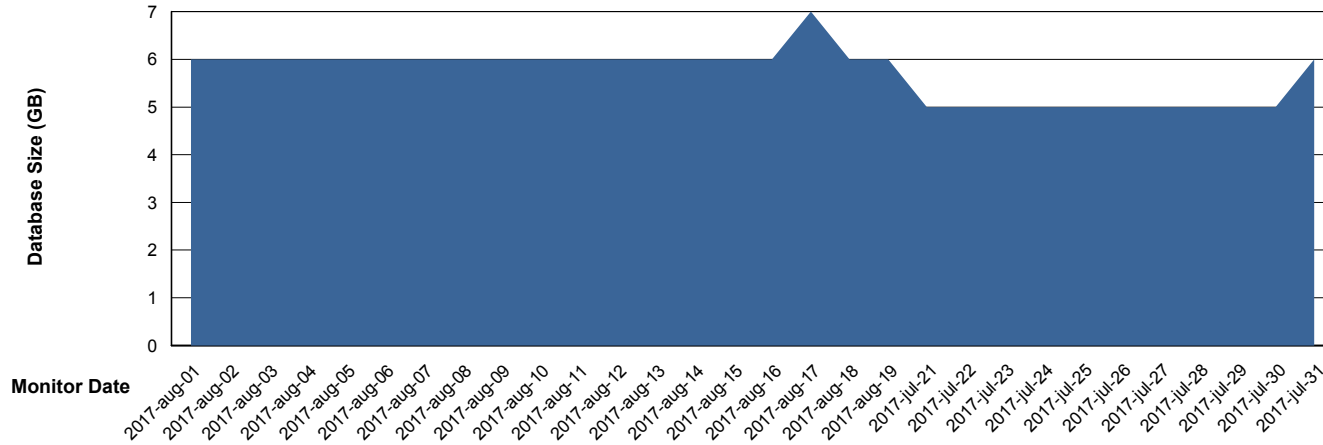

DB Processes Max 300
DB Sessions Max 474

Weekly SLA Customer Report

Customer BGG_Production
Database ID 58

Database Performance BGGDB_Standby

DB Processes Max 300
DB Sessions Max 474

Weekly SLA Customer Report

Customer BGG_Production
Database ID 58

DATABASE SIZE BGGDB_BI

Database growth over last month

DATABASE SIZE BGGDB_Production

Database growth over last month

Weekly SLA Customer Report

Customer BGG_Production
Database ID 58