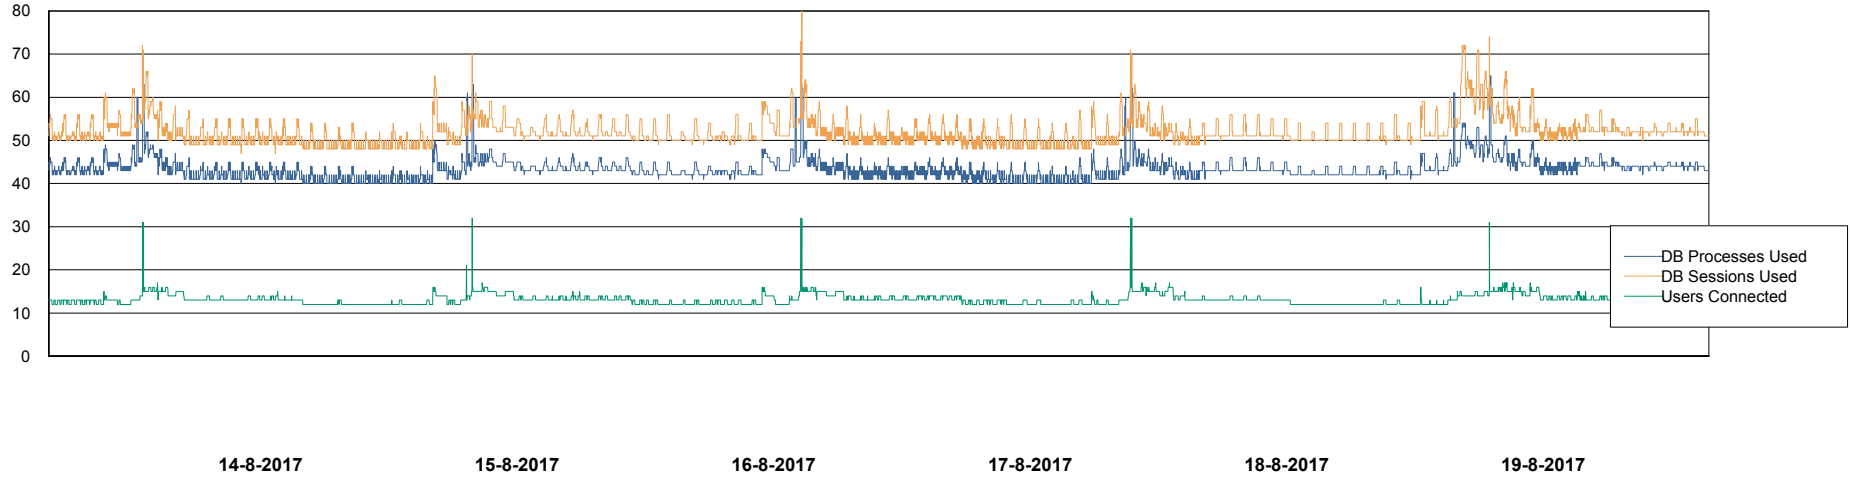

Database Performance AUJDB_BI

DB Processes Max 500
DB Sessions Max 772