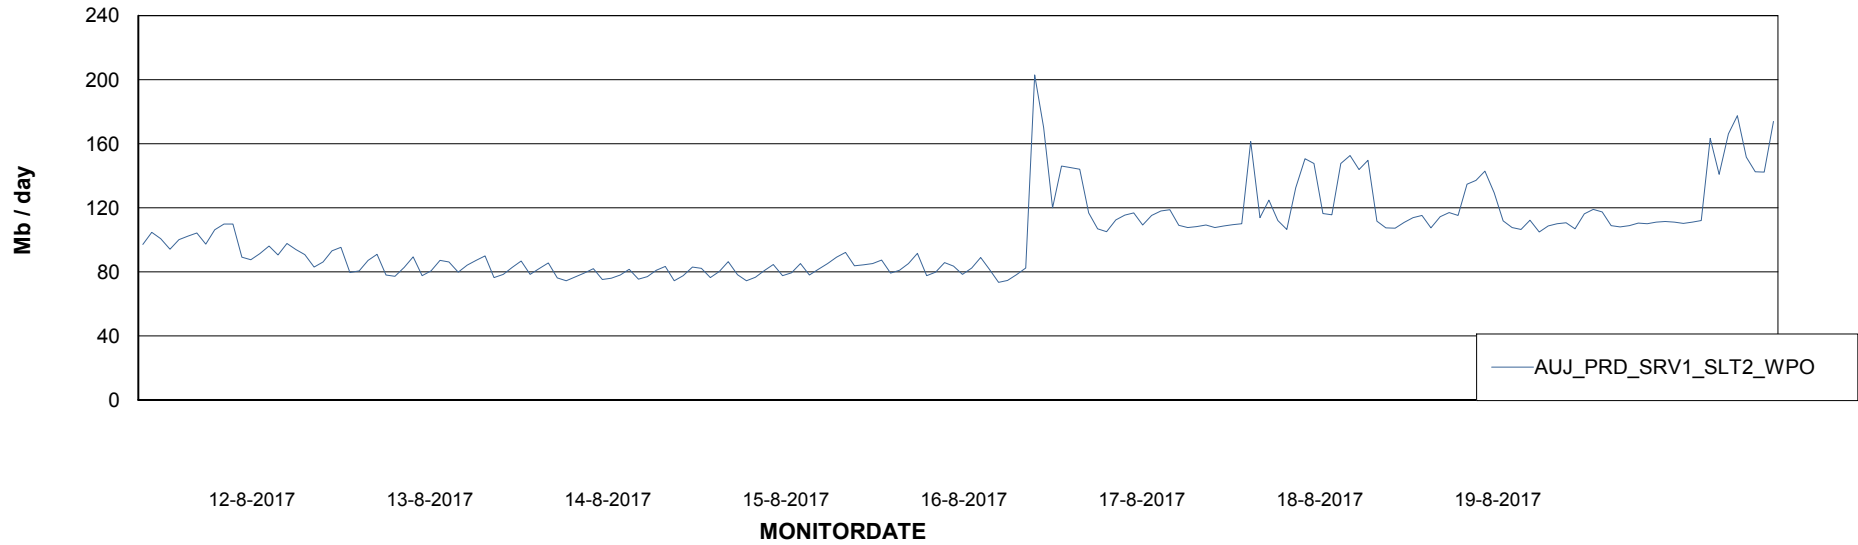

ABSSolute Web Component Services

Avg memory used per ABS Web component