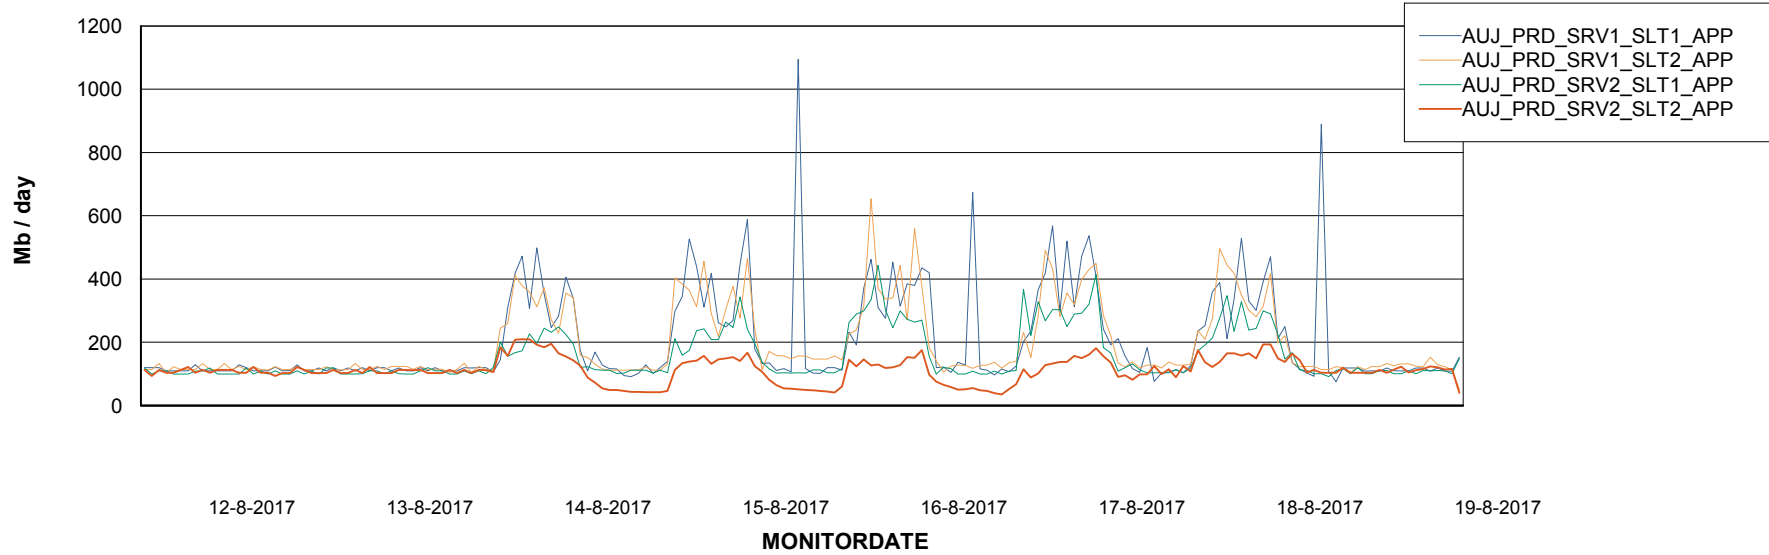

Standby Database Health AUJ_Production

Recovery lag for last 7 days

Weekly SLA Customer Report

Customer AUJ_Production
Database ID 41

ABSSolute Application Server Services

Avg memory used per ABS Server Service