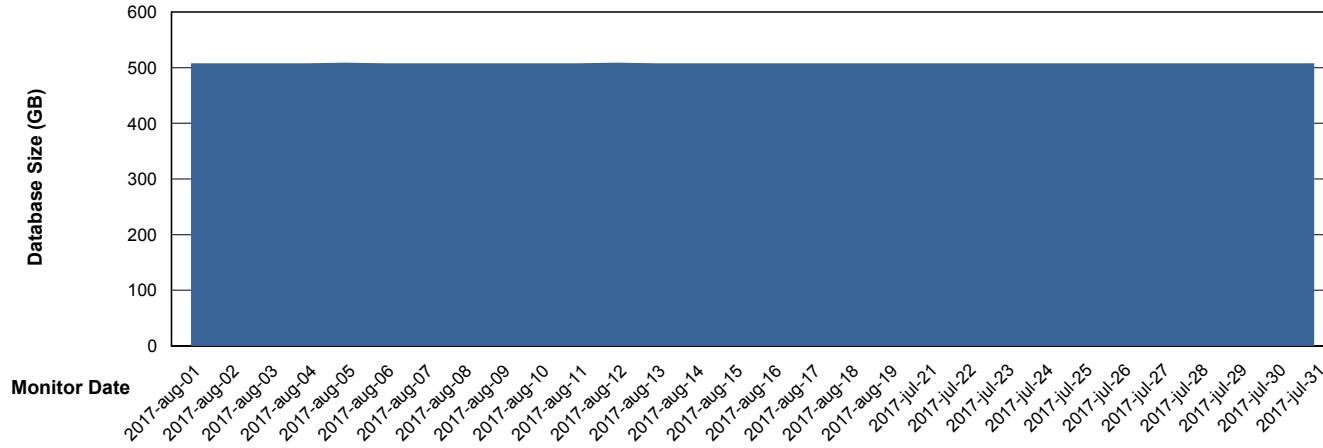

DATABASE SIZE AUJDB_BI_TS1

Database growth over last month