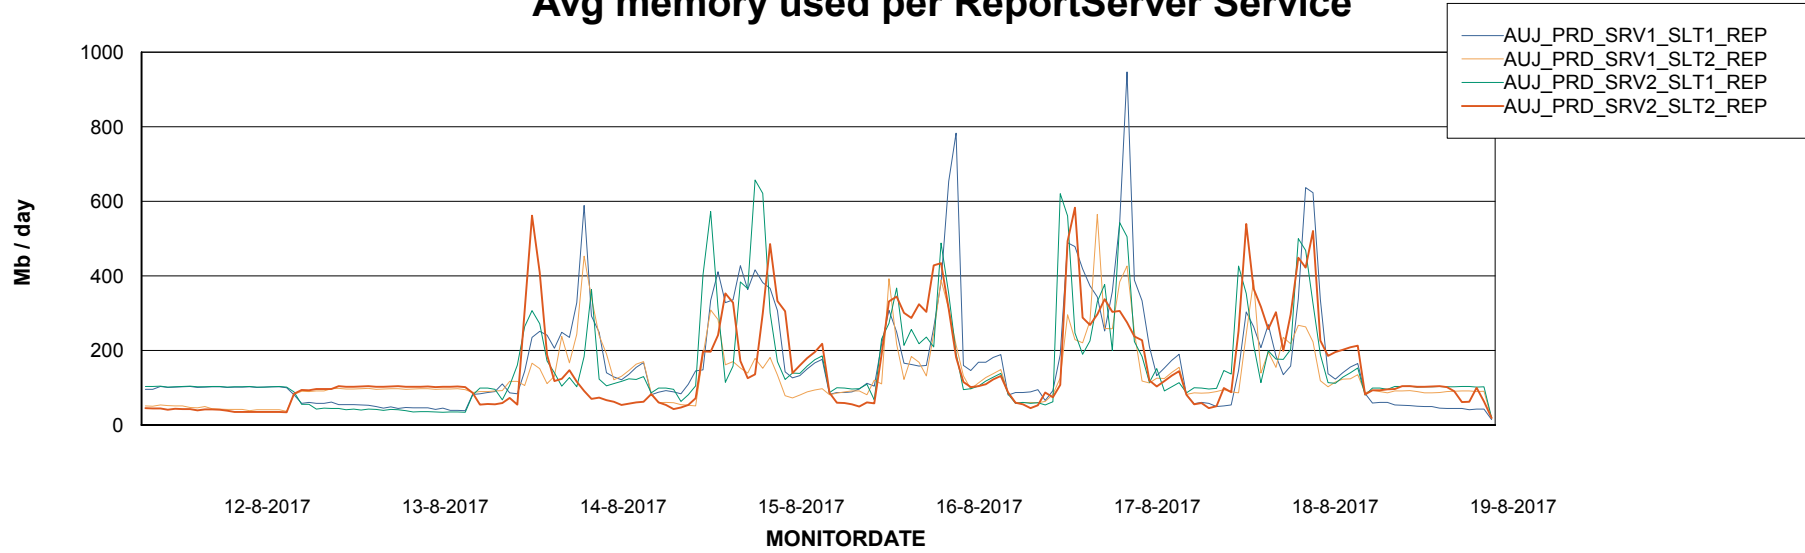

Avg users per day per ABS server

Weekly SLA Customer Report

Customer AUJ_Production
Database ID 41

ABSSolute Application ReportServer Services

Avg memory used per ReportServer Service

Weekly SLA Customer Report