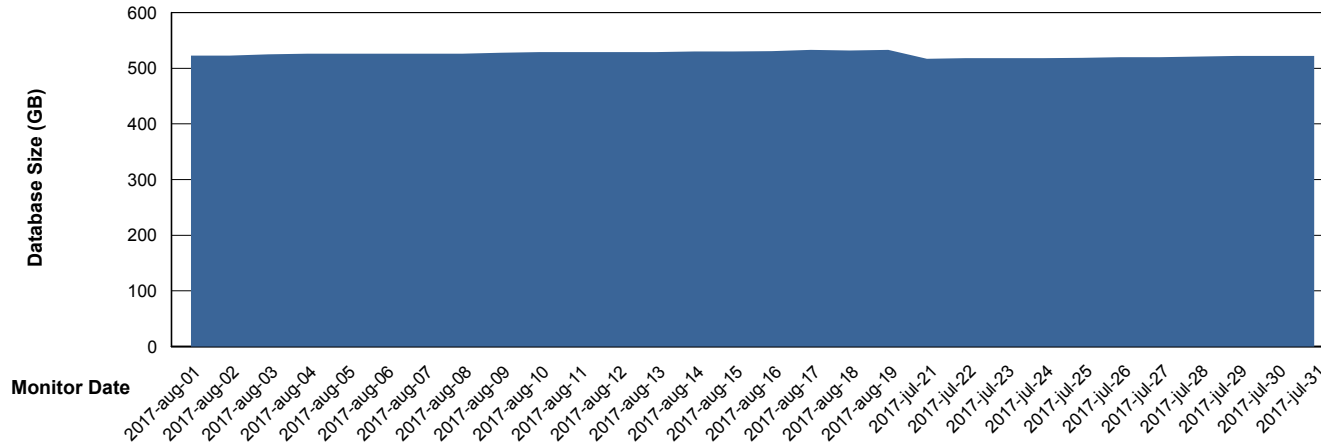

DB Processes Max 150
DB Sessions Max 248

Weekly SLA Customer Report

Customer AUJ_Production
Database ID 41

DATABASE SIZE AUJ_DB4_Primary

Database growth over last month

DATABASE SIZE AUJDB_BI

Database growth over last month