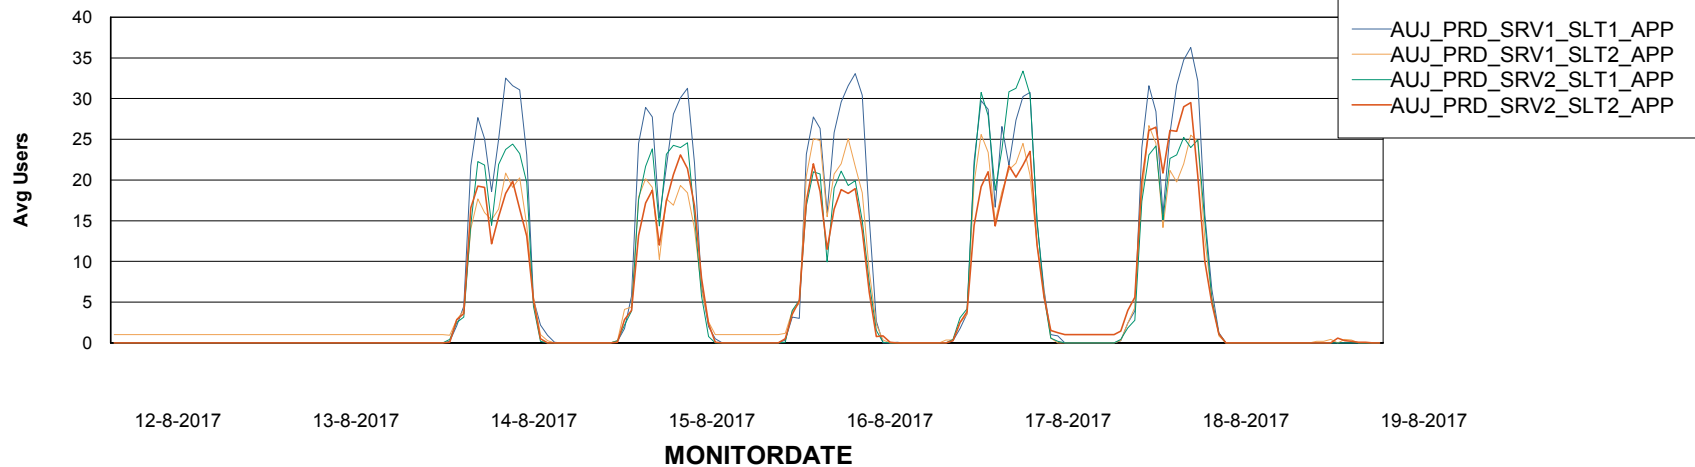

Avg users per day per ABS server