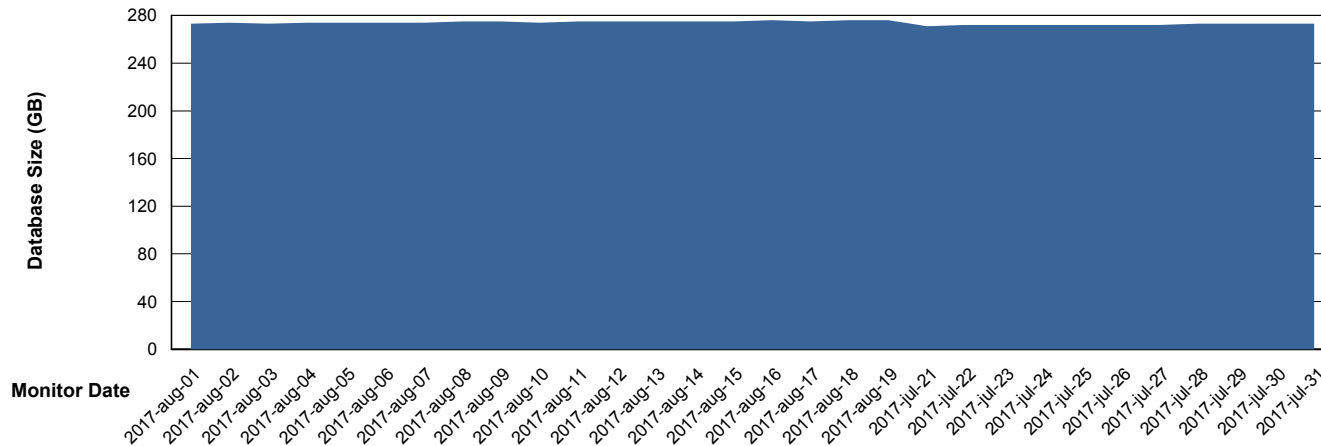

DB Processes Max 150
DB Sessions Max 248

Weekly SLA Customer Report

Customer AUJ_Production
Database ID 41

DATABASE SIZE AUJ_DB4_Primary

Database growth over last month

DATABASE SIZE AUJDB_BI

Database growth over last month