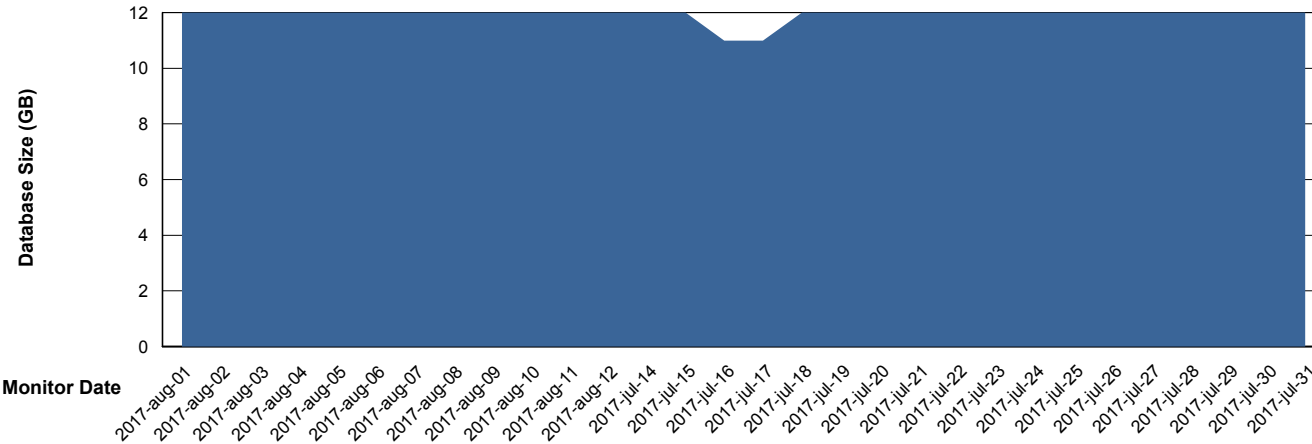

DATABASE SIZE WBLDB_Production

Database growth over last month