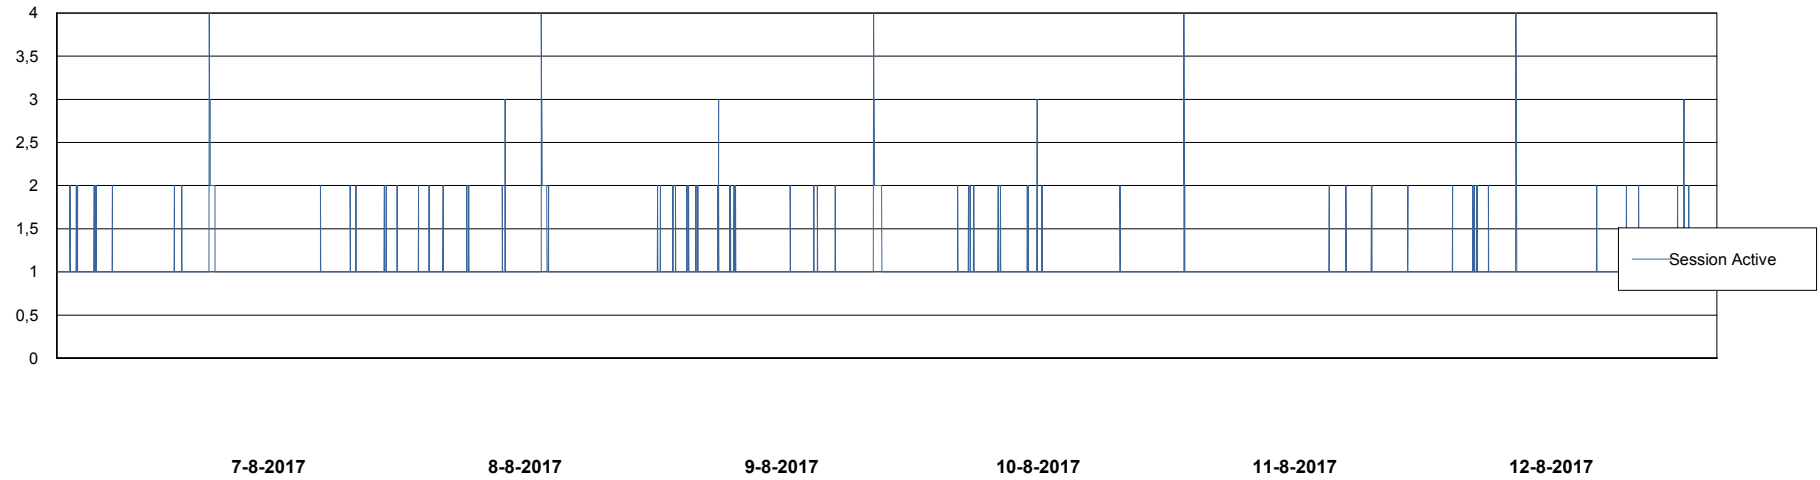

Database Performance WBLDB_Production

DB Processes Max 500
DB Sessions Max 772