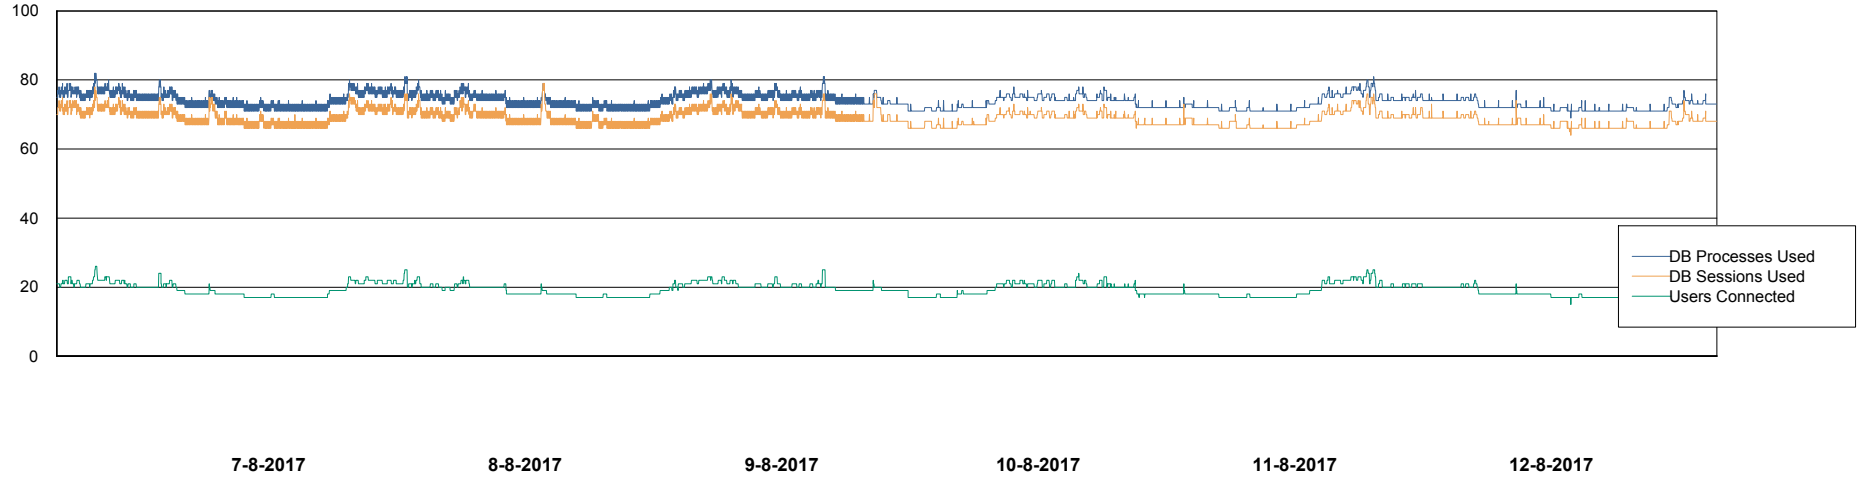

Database Performance WBLDB_Production

DB Processes Max 500
DB Sessions Max 772