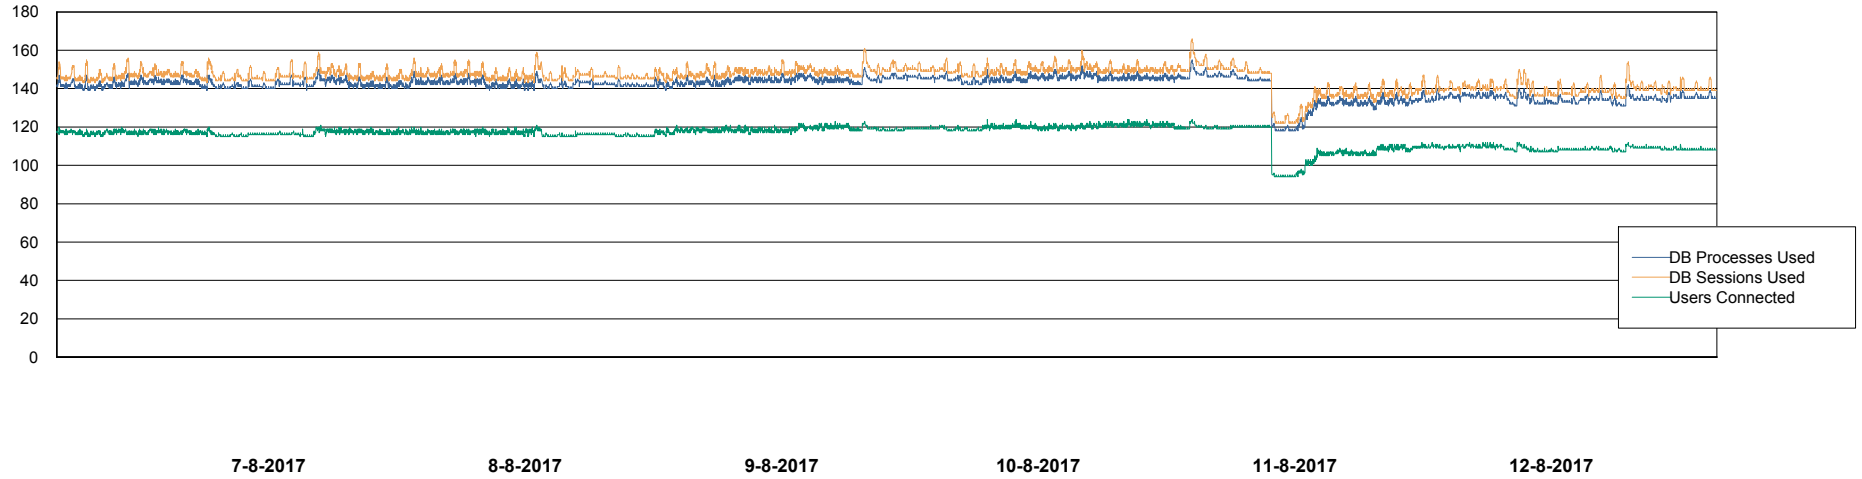

Database Performance VOSDB_Production

DB Processes Max 200
DB Sessions Max 322