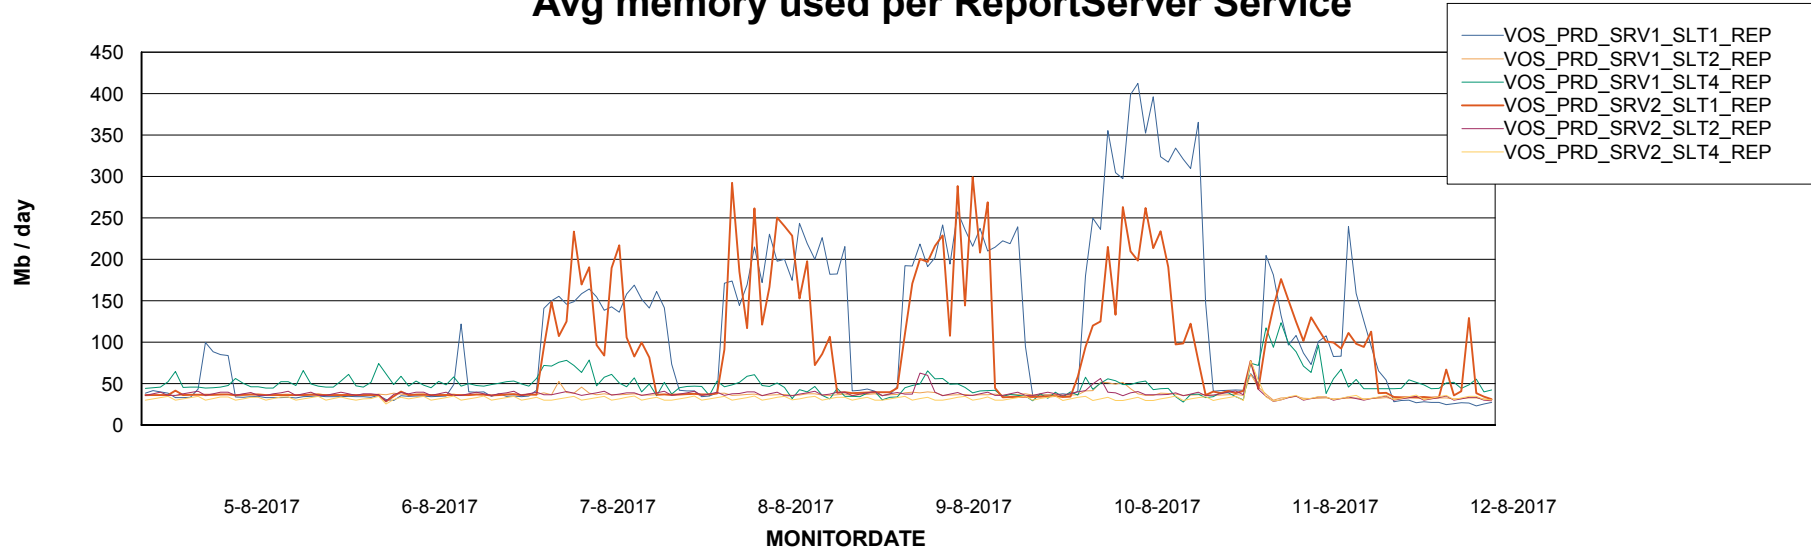

ABSSolute Application ReportServer Services

Avg memory used per ReportServer Service