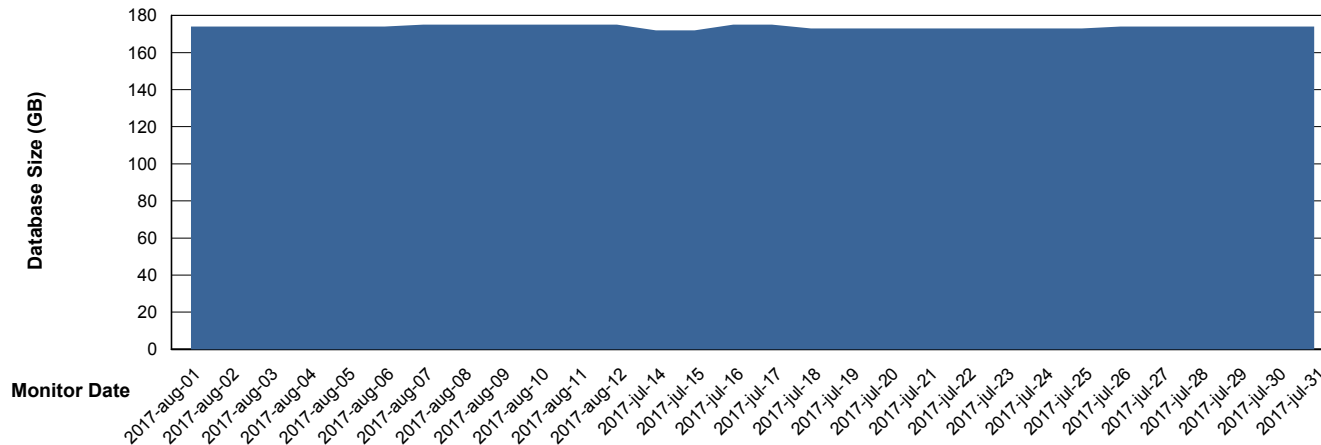

DATABASE SIZE VOSDB_Production

Database growth over last month