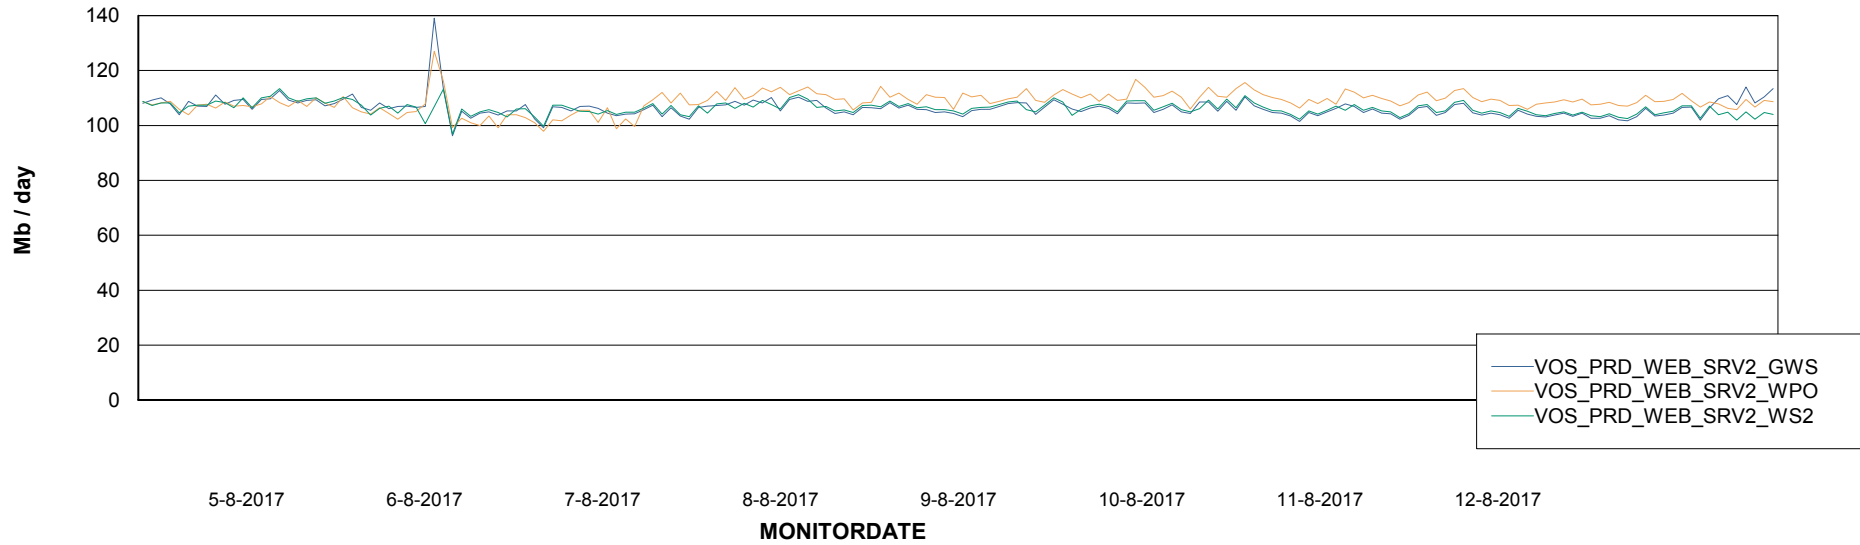

ABSSolute Application ReportServer Services

Avg memory used per ReportServer Service

Weekly SLA Customer Report

Customer VOS_Production
Database ID 68

ABSSolute Web Component Services

Avg memory used per ABS Web component