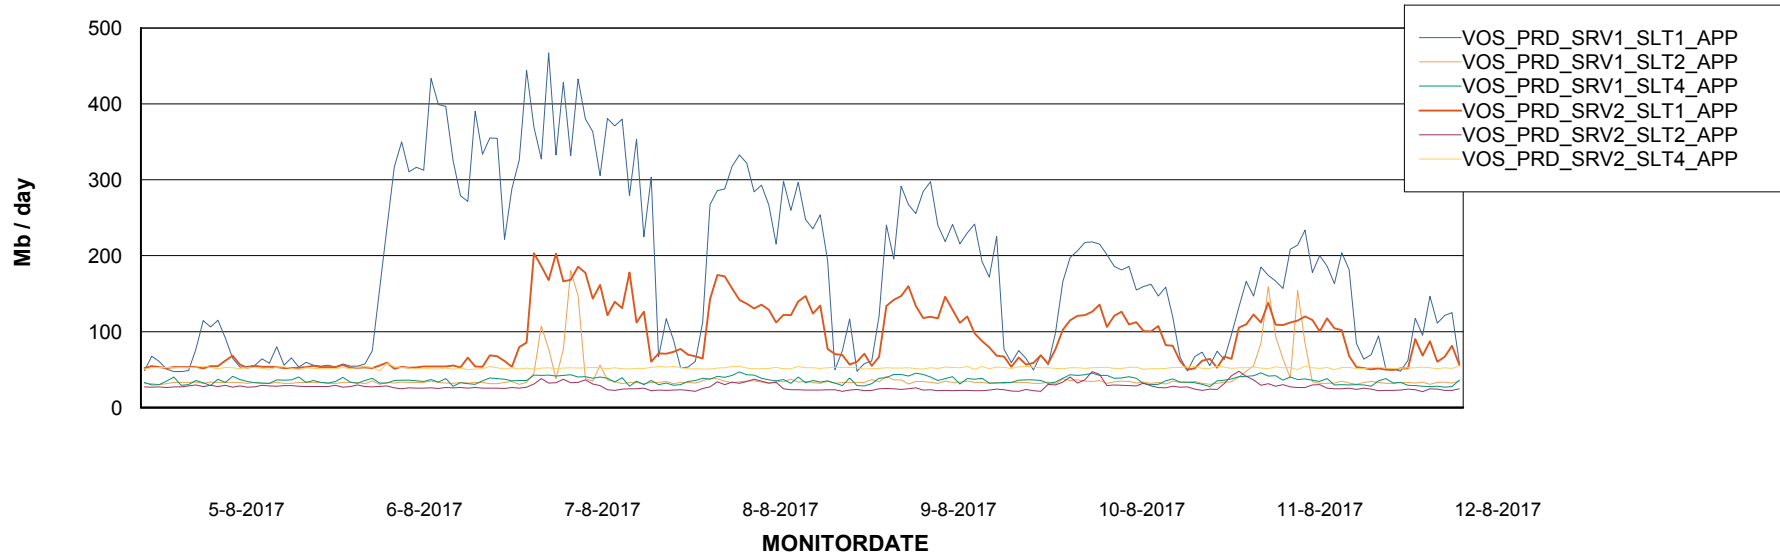

ABSSolute Application Server Services

Avg memory used per ABS Server Service