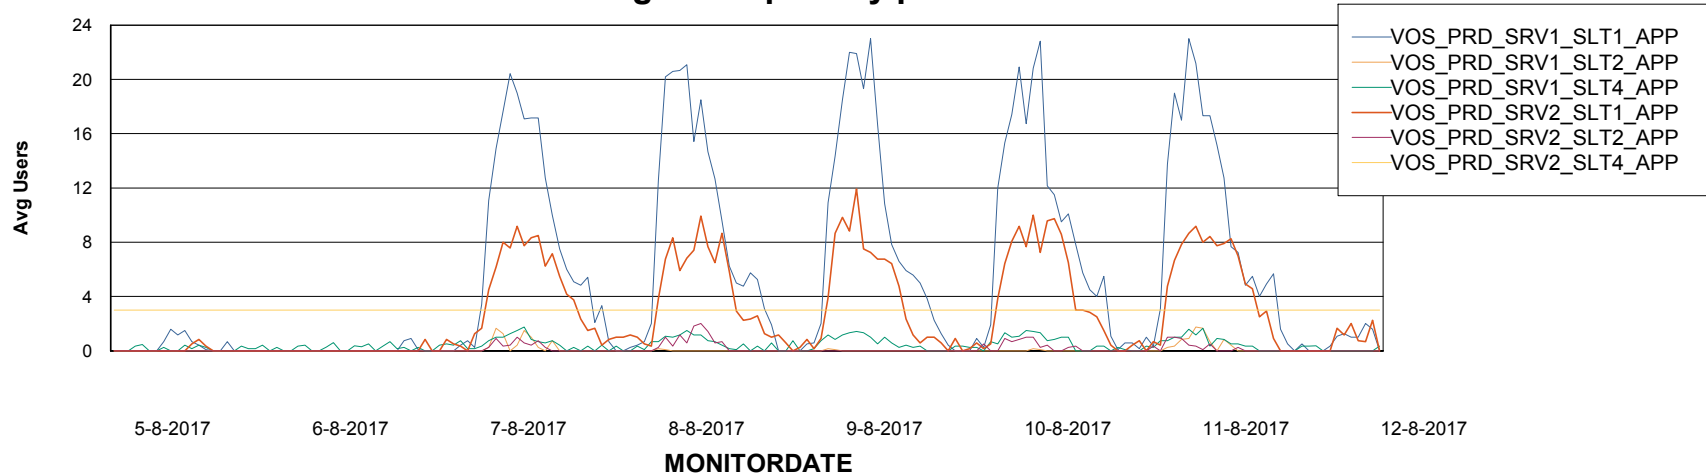

Weekly SLA Customer Report

Customer VOS_Production
Database ID 68

ABSSolute Application Server Services

Avg memory used per ABS Server Service

Avg users per day per ABS server

Weekly SLA Customer Report

Customer VOS_Production
Database ID 68