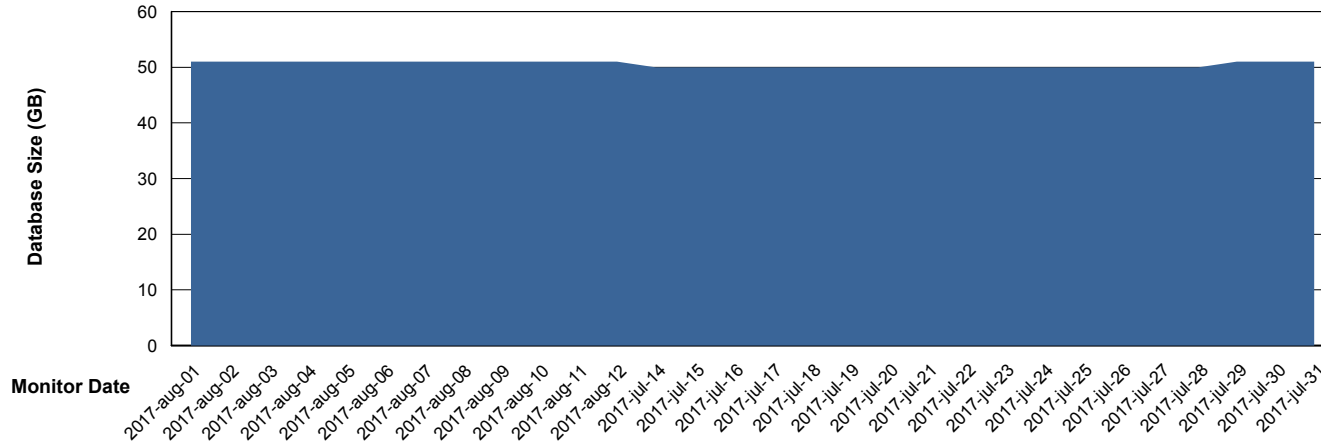

Database Performance VOSDB_Production

DB Processes Max 200
DB Sessions Max 322

Weekly SLA Customer Report

Customer VOS_Production
Database ID 68

DATABASE SIZE VOSBIDB_Production

Database growth over last month