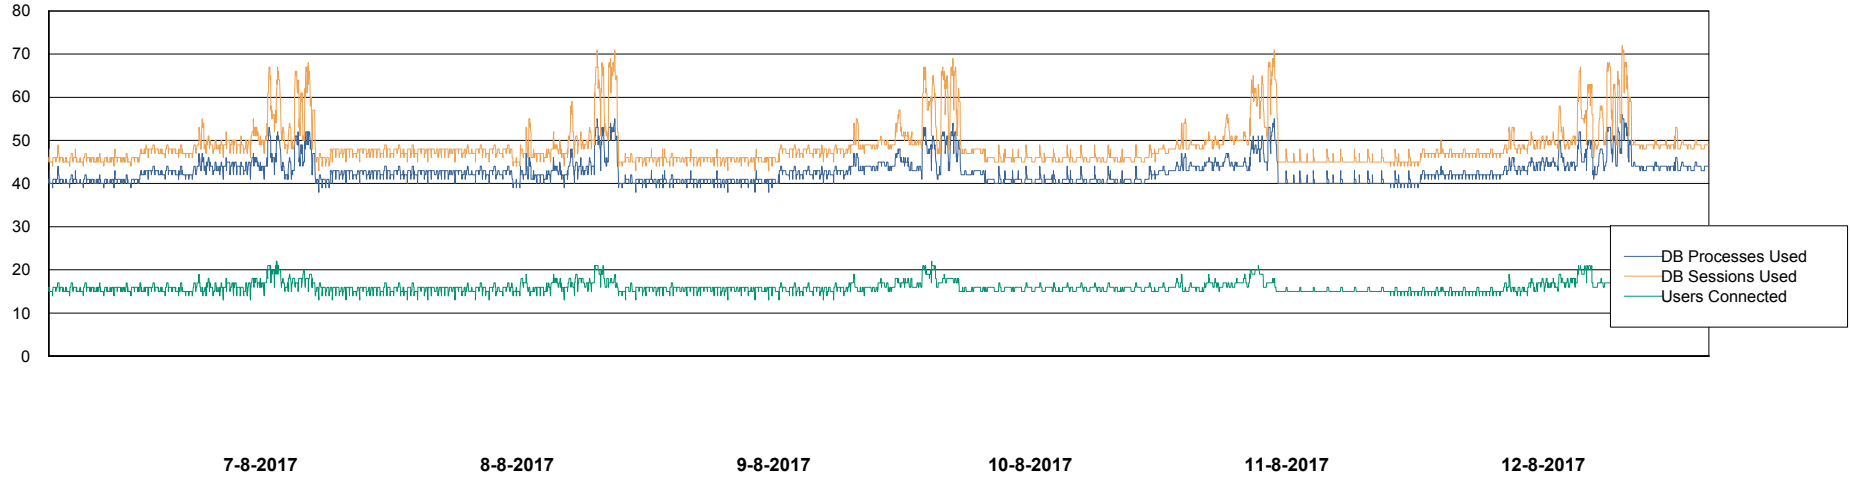

Database Performance VOSBIDB_Production

DB Processes Max 500
DB Sessions Max 772