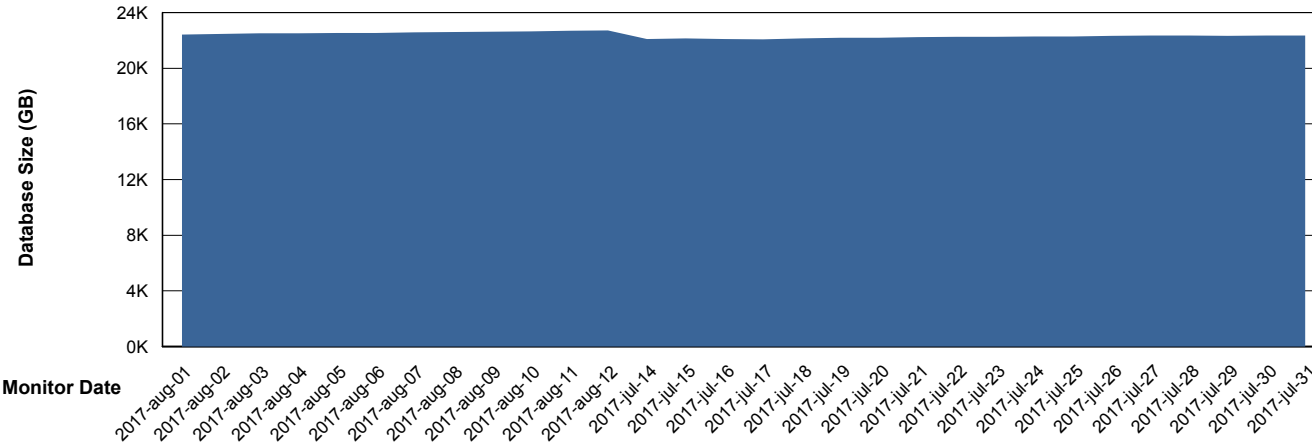

Database growth over last month

Database Tablespace	RSSDB_Production

Date	Tablespace Name	Filesize (Gb)	Usedsize (Gb)	Percentage free
12-8-2017	ABSDATA	12,300	9,565	22
	INDX	14,900	11,845	21
11-8-2017	ABSDATA	12,300	9,557	22
	INDX	14,900	11,845	21
10-8-2017	ABSDATA	12,300	9,548	22
	INDX	14,900	11,837	21
9-8-2017	ABSDATA	12,300	9,529	23
	INDX	14,900	11,798	21
8-8-2017	ABSDATA	12,300	9,513	23
	INDX	14,900	11,794	21
7-8-2017	ABSDATA	12,300	9,513	23
	INDX	14,900	11,789	21
6-8-2017	ABSDATA	12,300	9,473	23
	INDX	14,900	11,772	21