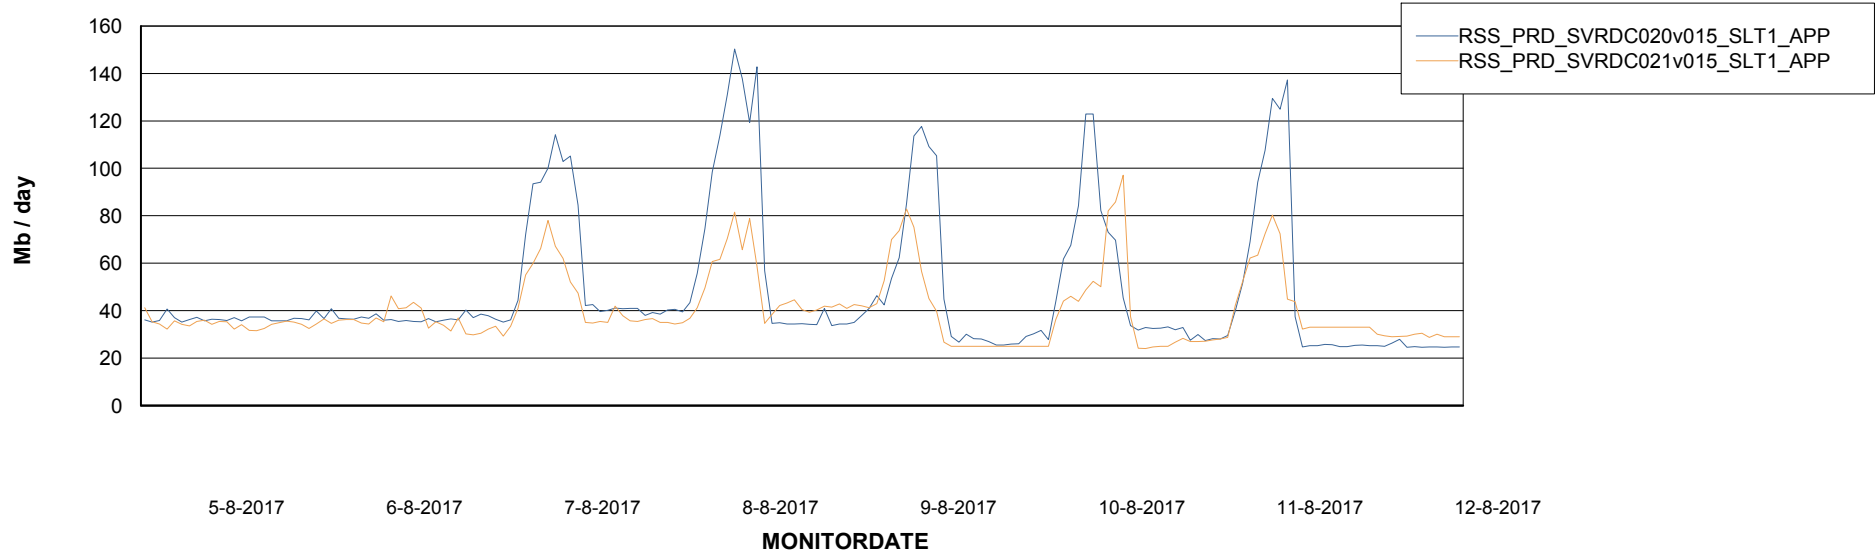

ABSSolute Application Server Services

Avg memory used per ABS Server Service