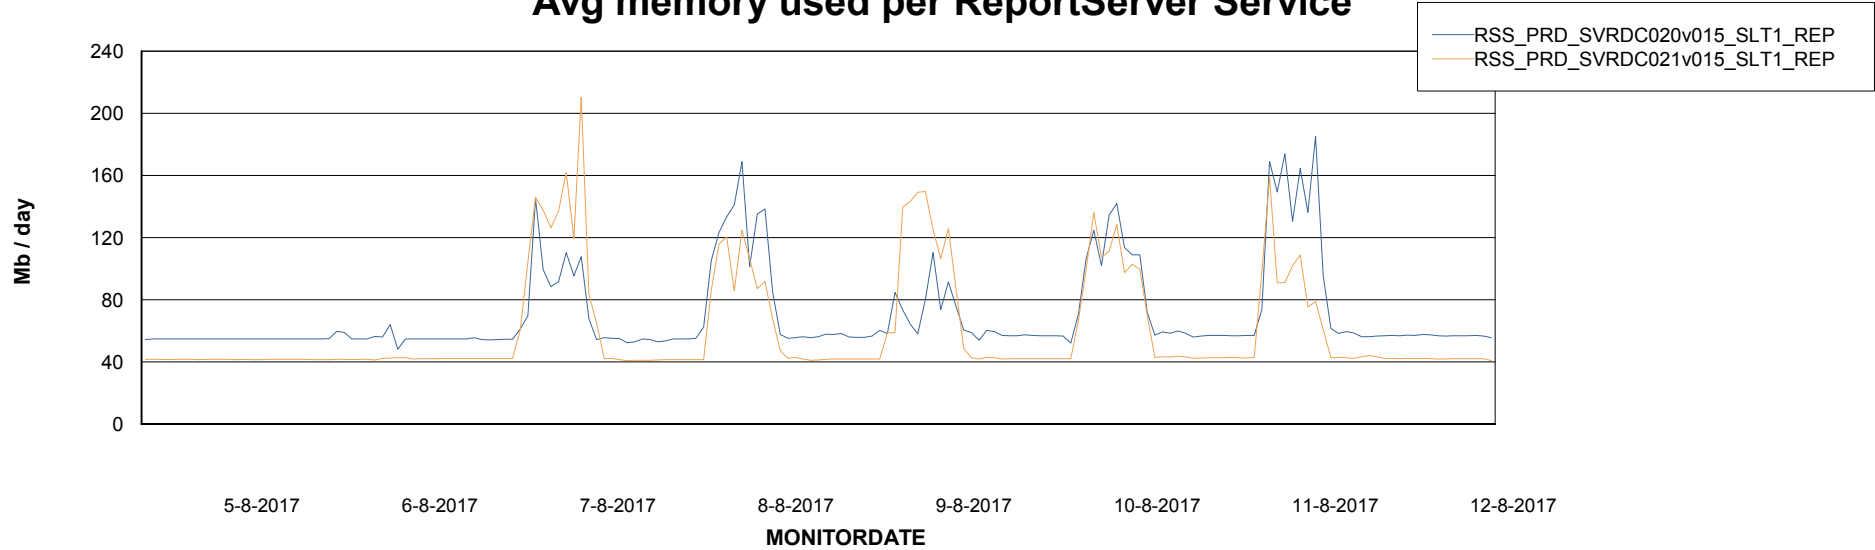

ABSSolute Application ReportServer Services

Avg memory used per ReportServer Service