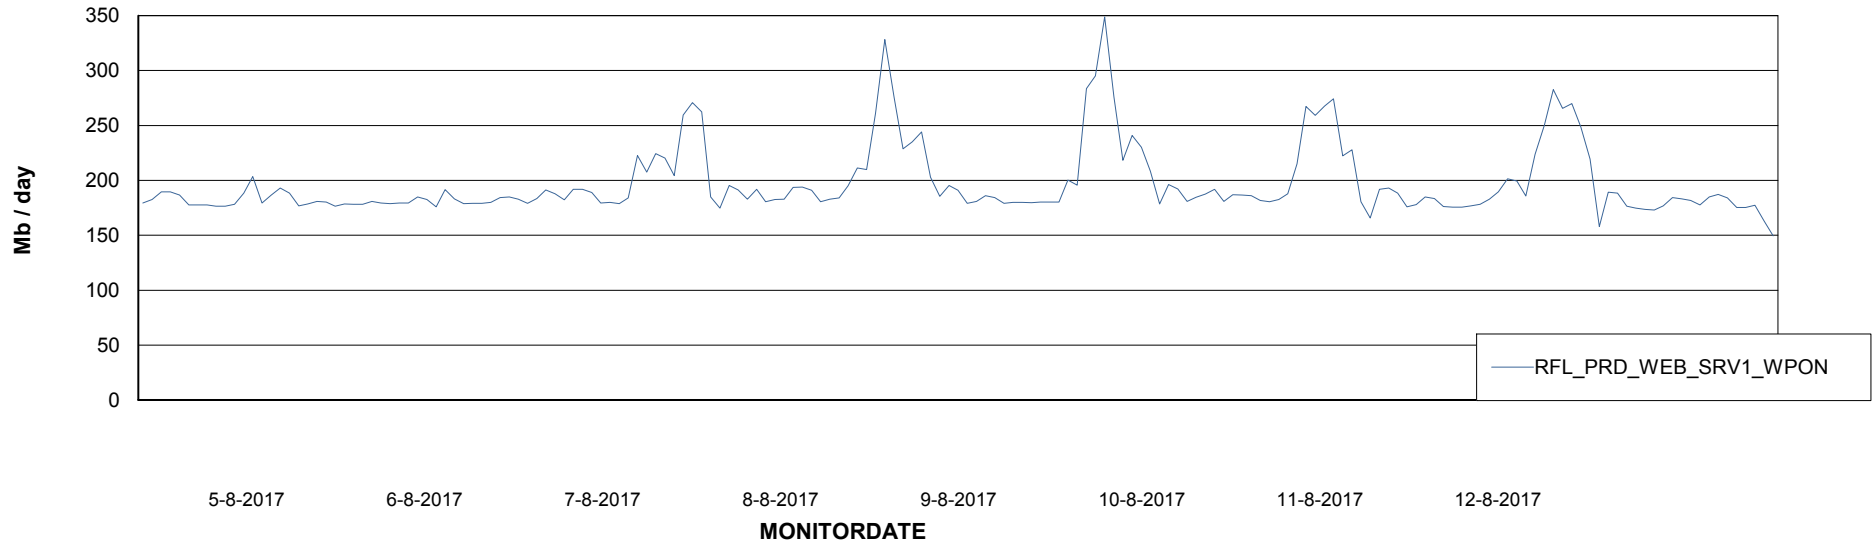

ABSSolute Web Component Services

Avg memory used per ABS Web component