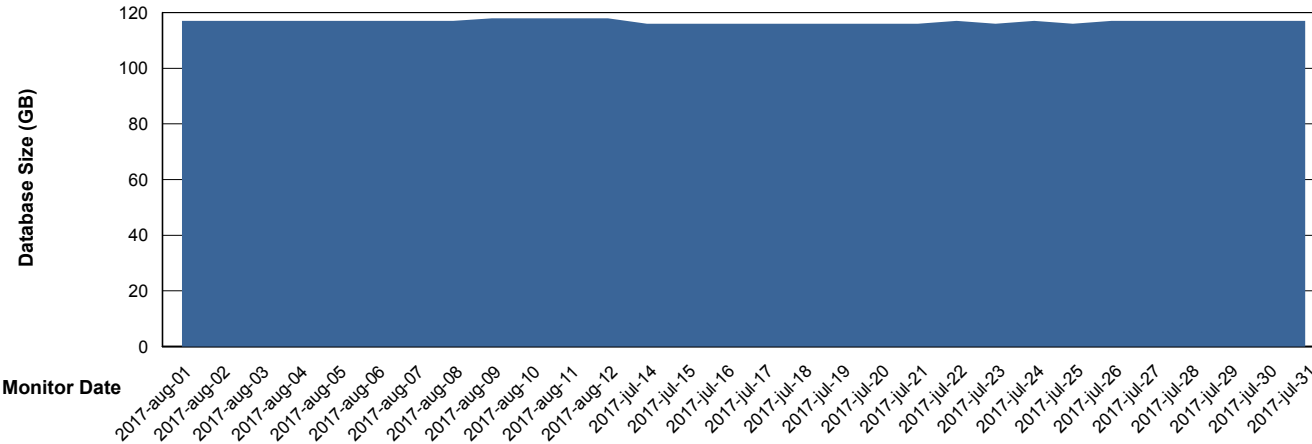

Database growth over last month

Database Tablespace RFLDB_Production

Date	Tablespace Name	Filesize (Gb)	Usedsize (Gb)	Percentage free
12-8-2017	ABSDATA	43	36	16
	INDX	96	80	17
11-8-2017	ABSDATA	43	36	16
	INDX	96	80	17
10-8-2017	ABSDATA	43	36	16
	INDX	96	80	17
9-8-2017	ABSDATA	43	36	16
	INDX	96	80	17
8-8-2017	ABSDATA	43	36	16
	INDX	96	80	17
7-8-2017	ABSDATA	43	36	16
	INDX	92	80	13
6-8-2017	ABSDATA	43	36	16
	INDX	92	80	13