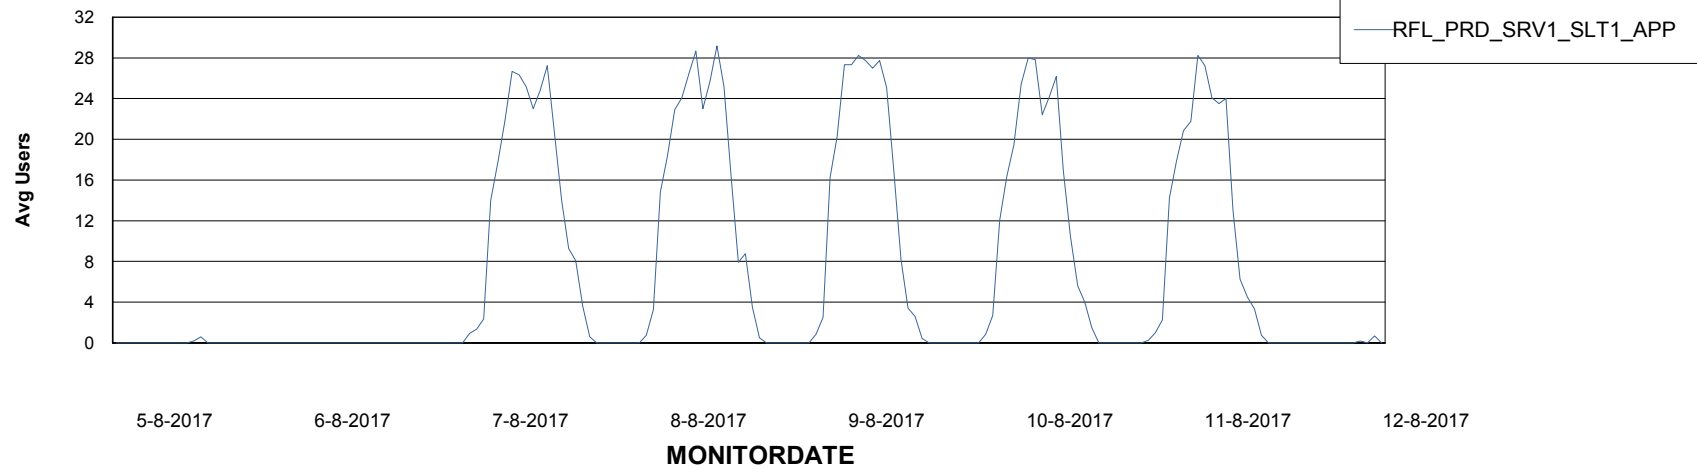

Avg users per day per ABS server