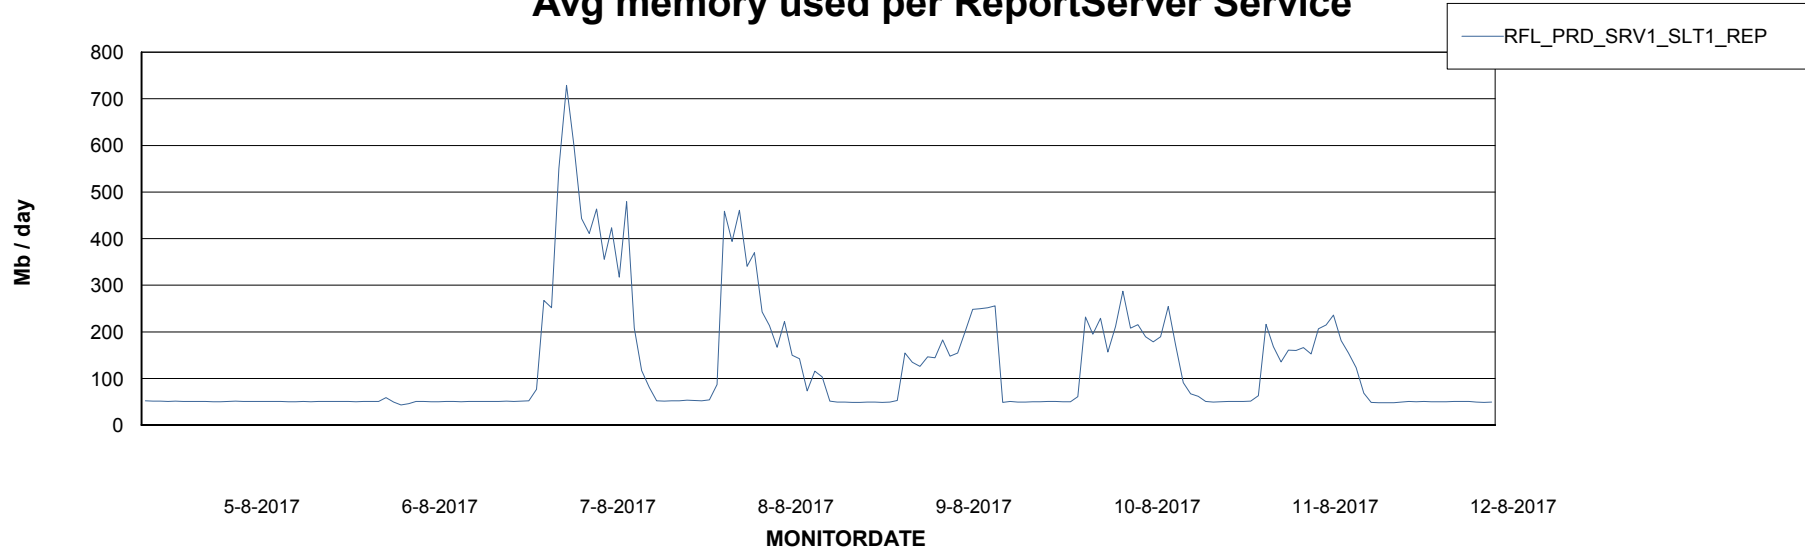

ABSSolute Application ReportServer Services

Avg memory used per ReportServer Service