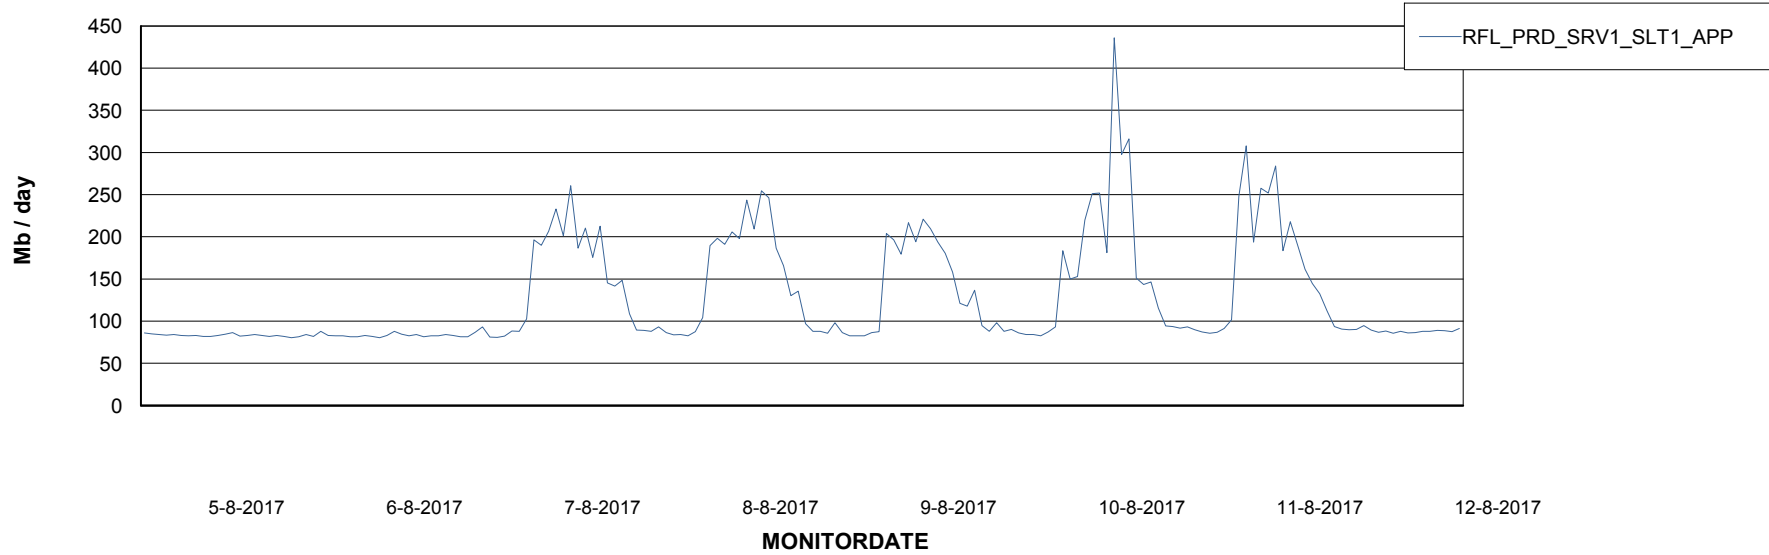

ABSSolute Application Server Services

Avg memory used per ABS Server Service