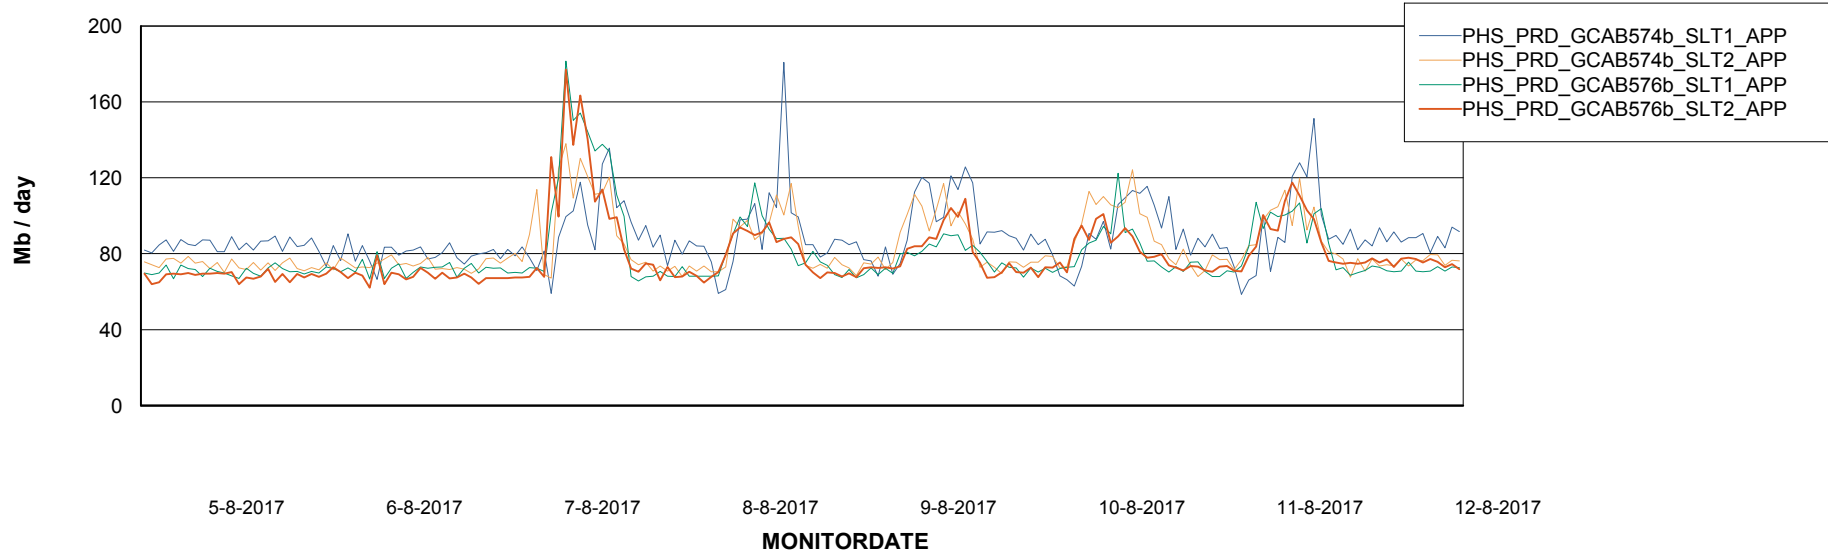

ABSSolute Application Server Services

Avg memory used per ABS Server Service