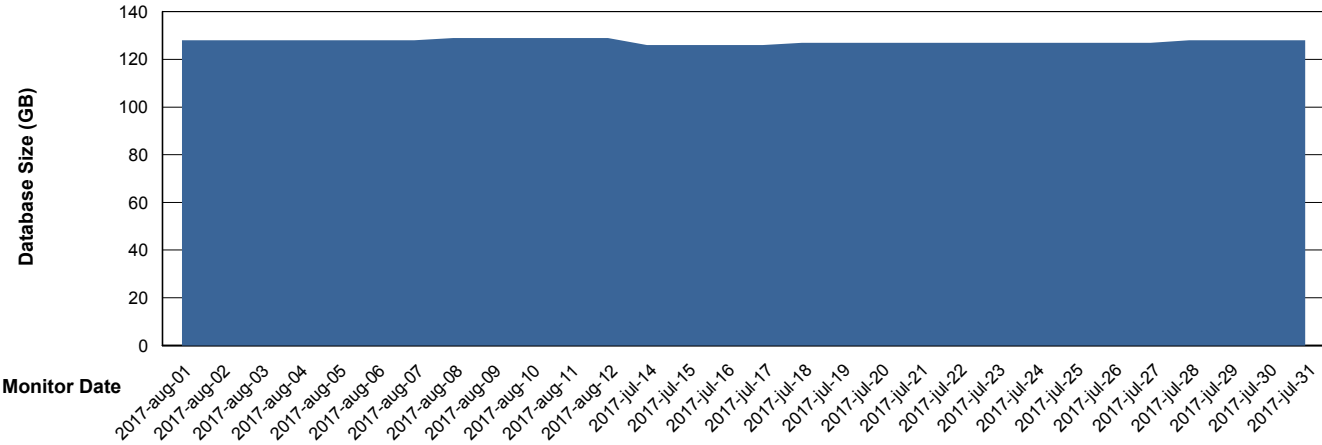

Database Performance PHSDB_Standby

DB Processes Max 500
DB Sessions Max 772

Weekly SLA Customer Report

Customer PHS_Production
 Database ID 47

DATABASE SIZE PHSDB_Production

Database growth over last month