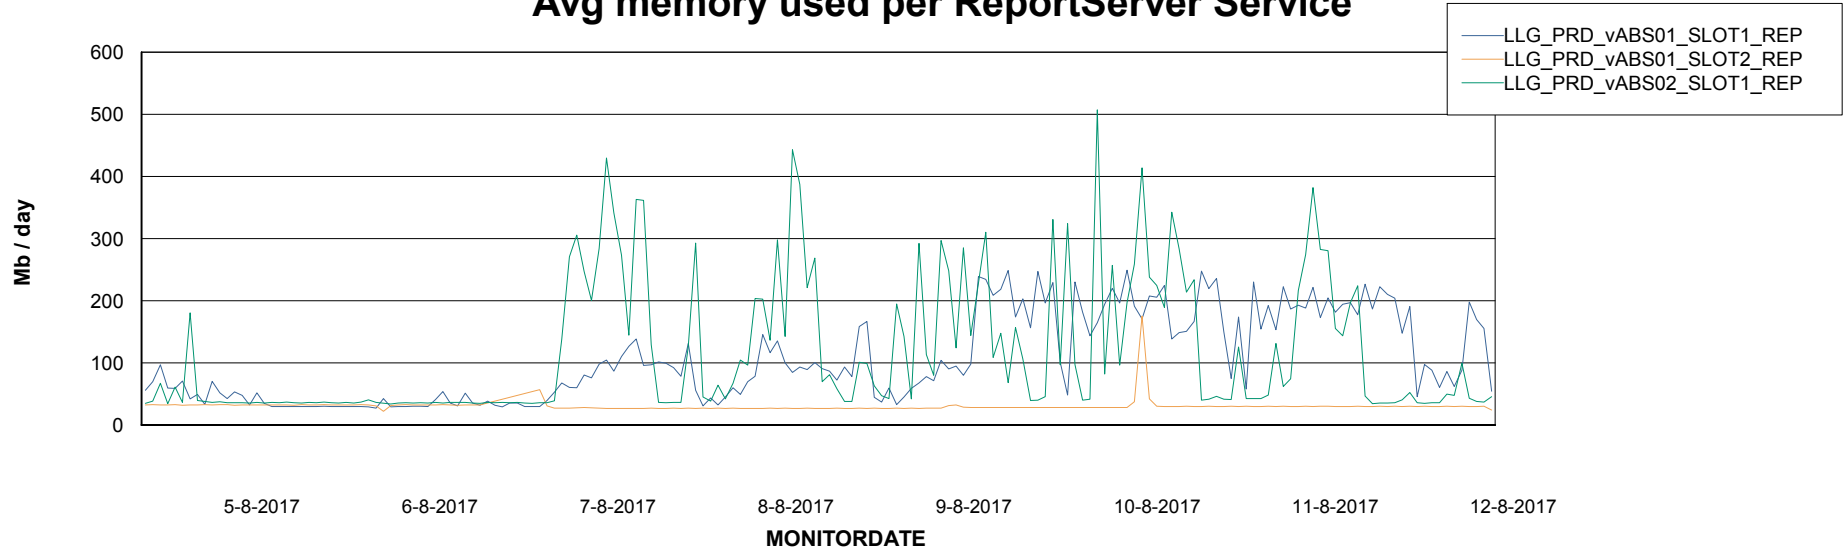

ABSSolute Application ReportServer Services

Avg memory used per ReportServer Service