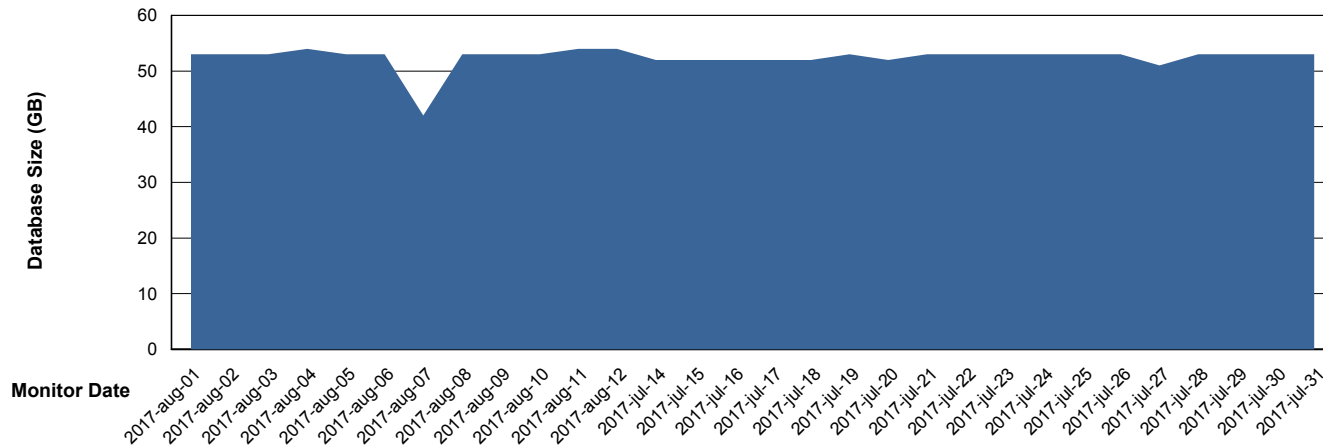

# Weekly SLA Customer Report

Customer LLG\_Production  
Database ID 53

DATABASE SIZE LLGDB\_Production

### Database growth over last month

DATABASE SIZE LLGDBBI\_Production

### Database growth over last month