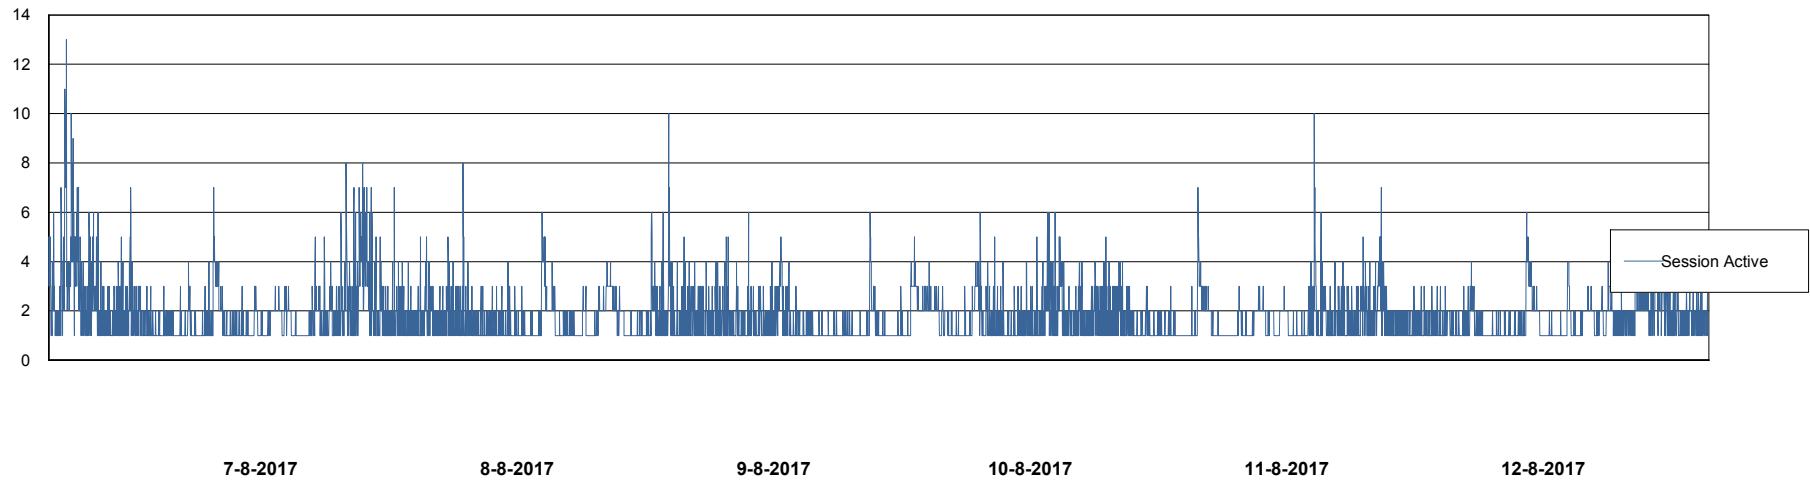

Database Performance LLGDB_Production

DB Processes Max 520
DB Sessions Max 804