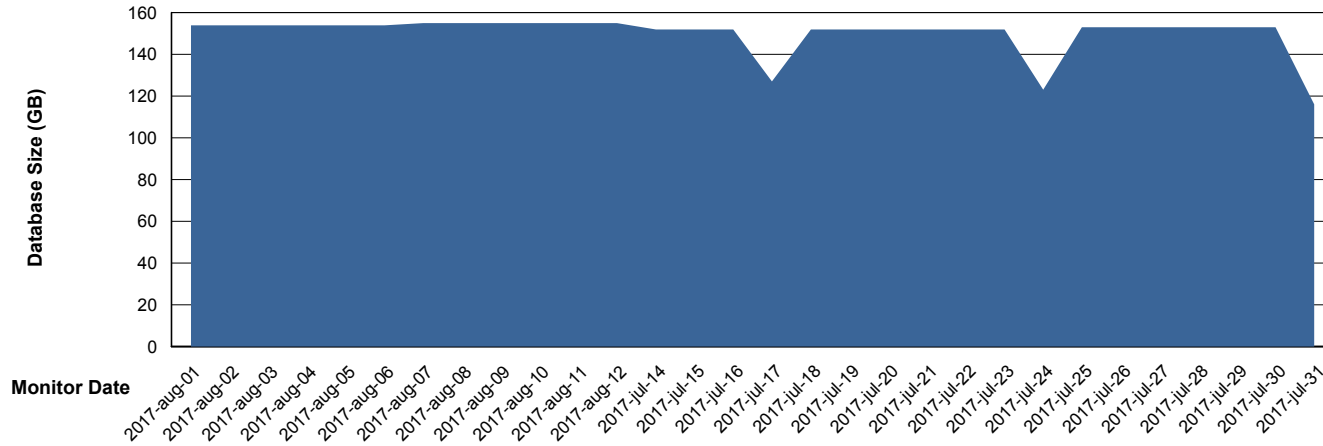

DATABASE SIZE LLGDB_Production

Database growth over last month