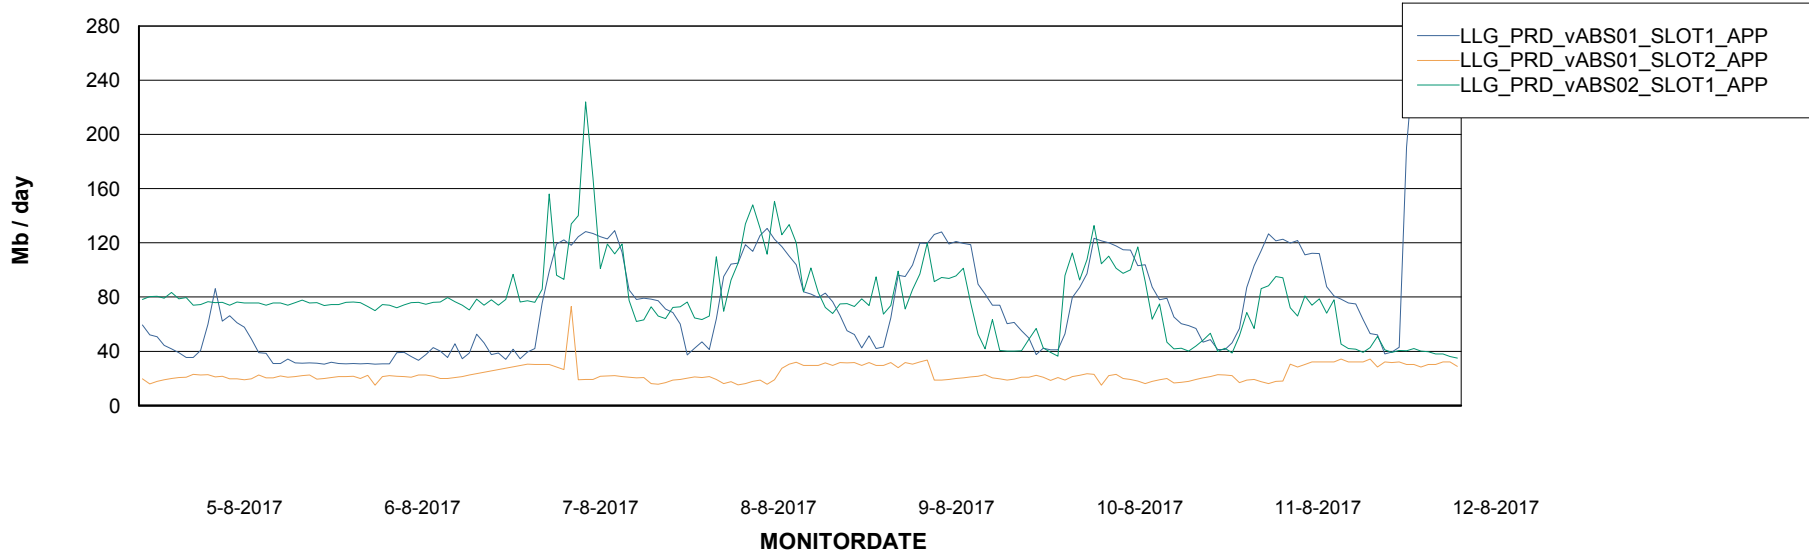

ABSSolute Application Server Services

Avg memory used per ABS Server Service