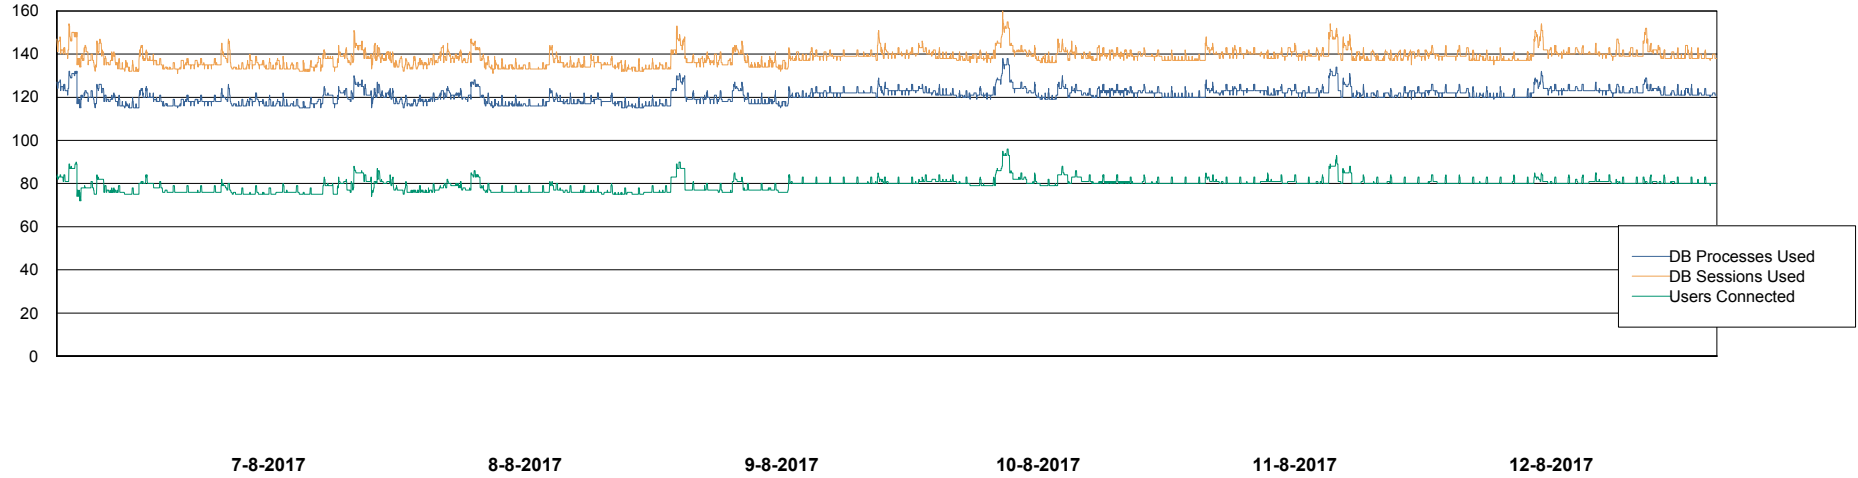

Database Performance LLGDB_Production

DB Processes Max 520
DB Sessions Max 804