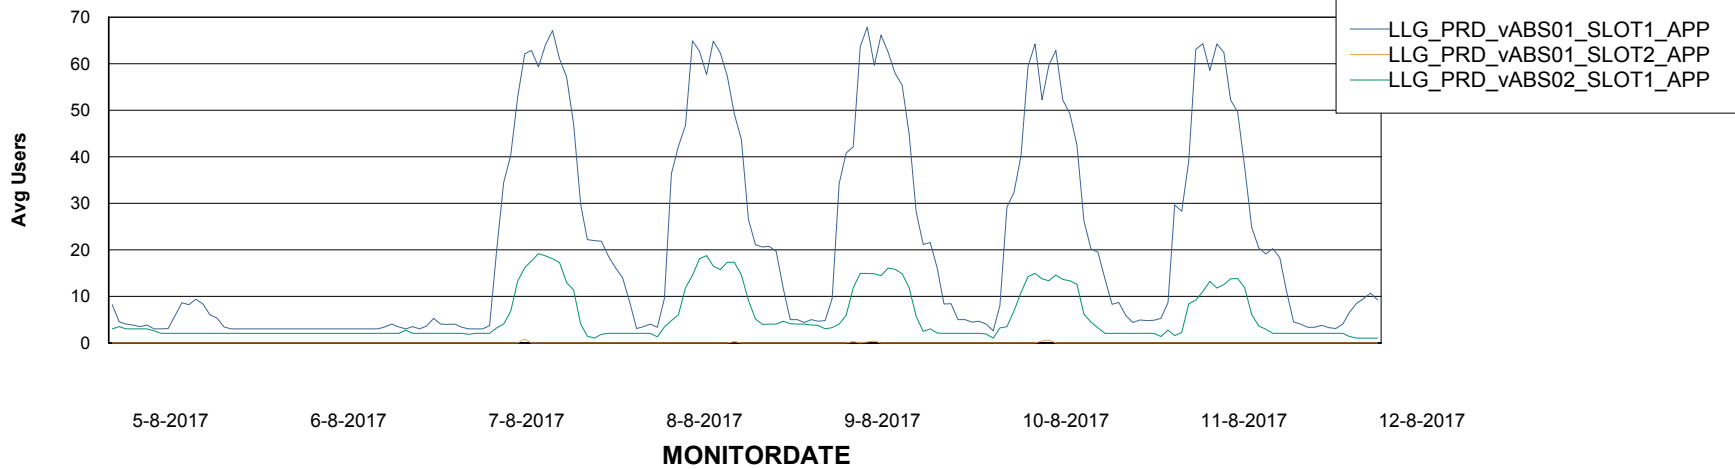

Avg users per day per ABS server