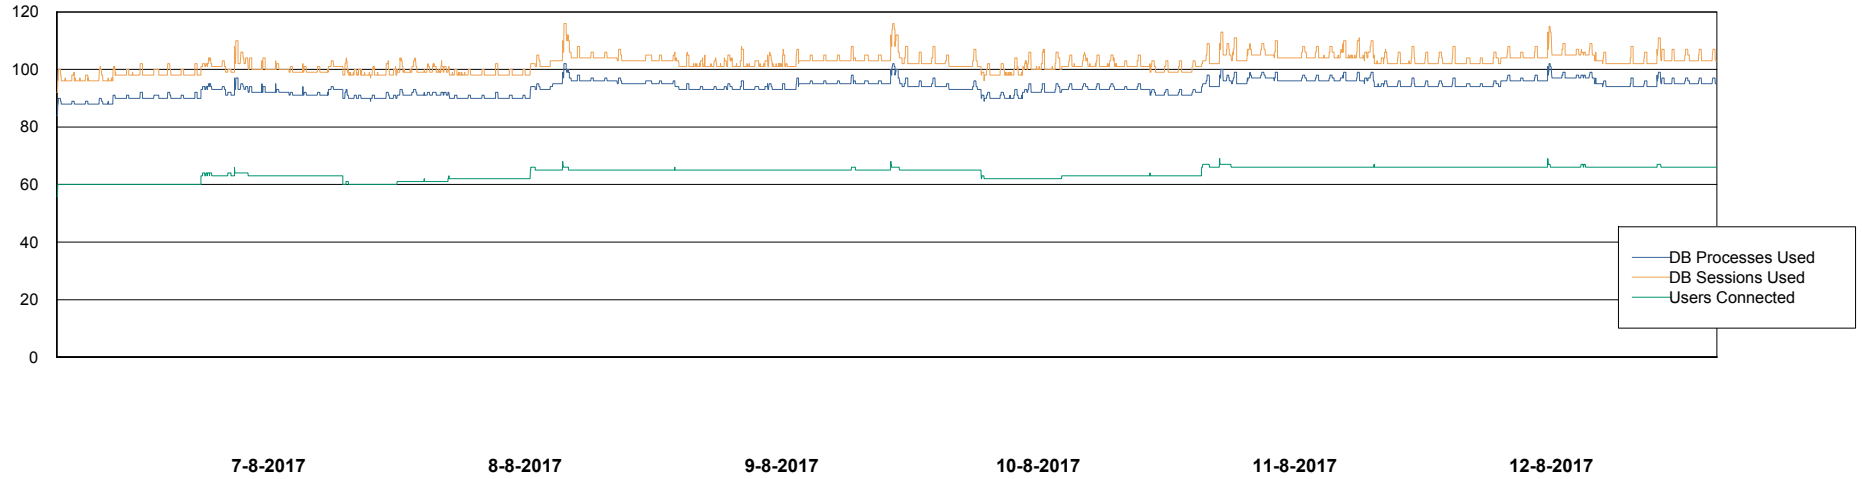

Harddisk Usage JWR_PRD_JWR-ODB-02

	Free disk space on / (%)	Total disk space on / (Gb)	Used disk space on / (Gb)
12-8-2017	55	251	106
11-8-2017	55	251	107
10-8-2017	55	251	107
9-8-2017	55	251	108
8-8-2017	55	251	108
7-8-2017	55	251	108
6-8-2017	55	251	107

Weekly SLA Customer Report

Customer JWR Production
Database ID 43

Database Performance JWRDB_Production

DB Processes Max 150
DB Sessions Max 248

Weekly SLA Customer Report

Customer JWR Production
Database ID 43