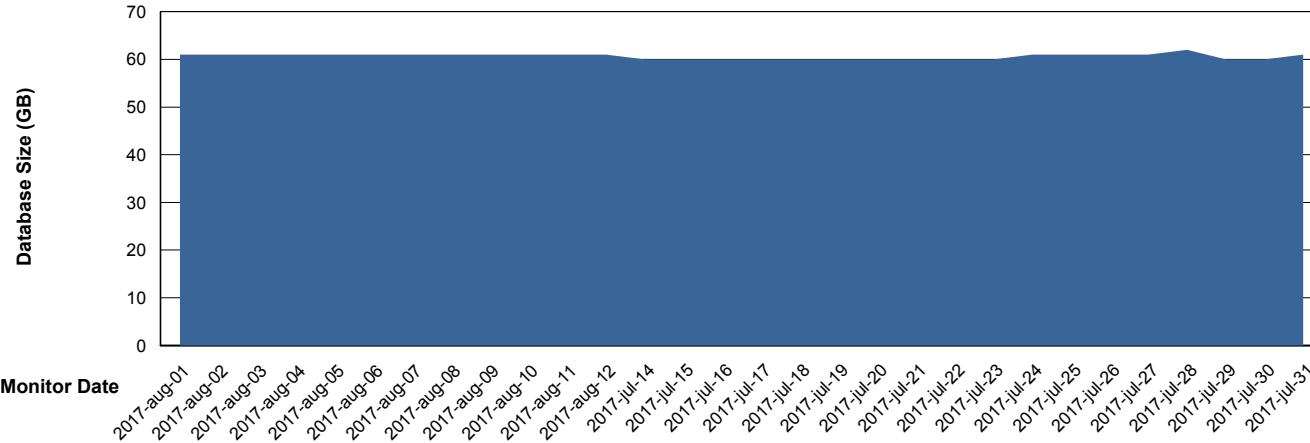

Database Performance JWRDB_Standby

DB Processes Max 150
DB Sessions Max 248

Weekly SLA Customer Report

Customer JWR Production
 Database ID 43

DATABASE SIZE JWRDB_Production

Database growth over last month

Database Tablespace JWRDB_Production

Date	Tablespace Name	Filesize (Gb)	Usedsize (Gb)	Percentage free
12-8-2017	ABSDATA	22	19	14
	INDX	50	41	18
11-8-2017	ABSDATA	22	19	14
	INDX	50	41	18
10-8-2017	ABSDATA	22	19	14
	INDX	50	41	18
9-8-2017	ABSDATA	22	19	14
	INDX	50	41	18
8-8-2017	ABSDATA	22	19	14
	INDX	50	41	18
7-8-2017	ABSDATA	22	19	14
	INDX	50	41	18
6-8-2017	ABSDATA	22	19	14
	INDX	50	41	18