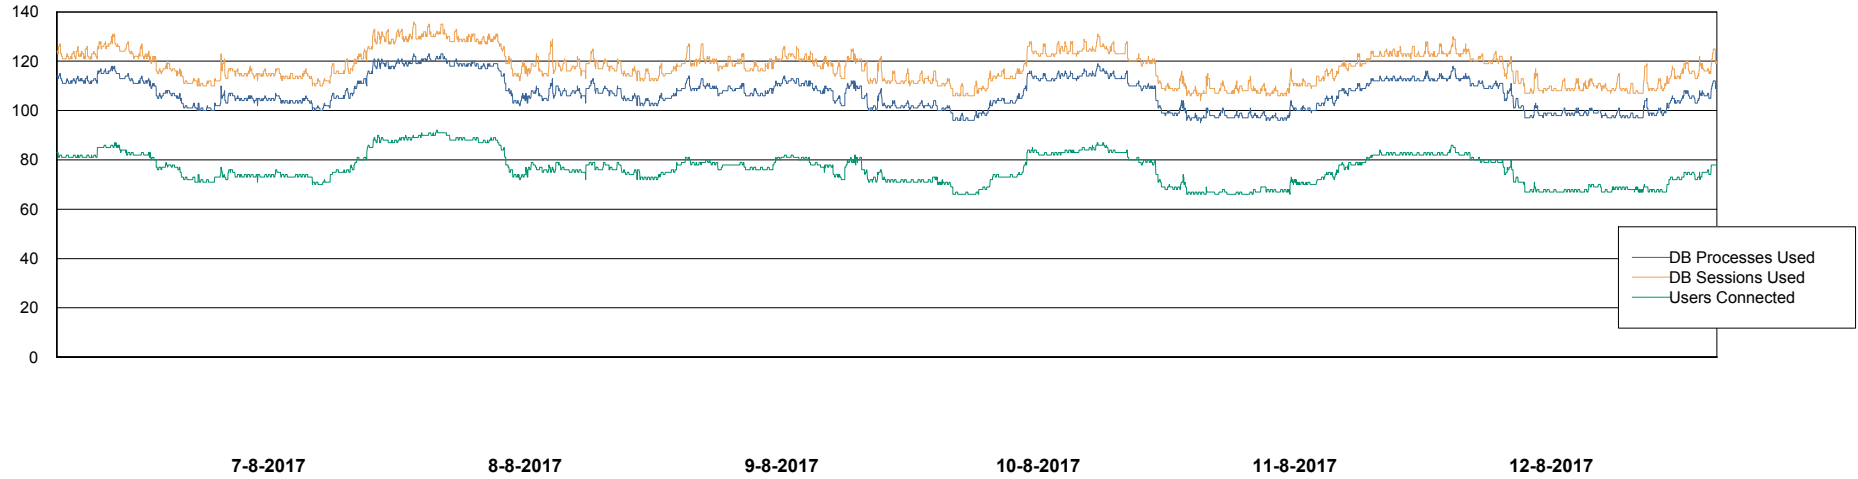

Harddisk Usage FIS_PRD_ORACLE2

	Free disk space on c: (%)	Total disk space on c: (Gb)	Free disk space on l: (%)	Total disk space on l: (Gb)	Free disk space on o: (%)	Total disk space on o: (Gb)
12-8-2017	72	279	24	279	23	373
11-8-2017	72	279	24	279	23	373
10-8-2017	72	279	24	279	23	373
9-8-2017	72	279	24	279	23	373
8-8-2017	72	279	24	279	23	373
7-8-2017	72	279	24	279	24	373
6-8-2017	72	279	24	279	24	373

Weekly SLA Customer Report

Customer FIS_Production
Database ID 46

Database Performance FISDB_Production

DB Processes Max 150
DB Sessions Max 264

Weekly SLA Customer Report

Customer FIS_Production
Database ID 46