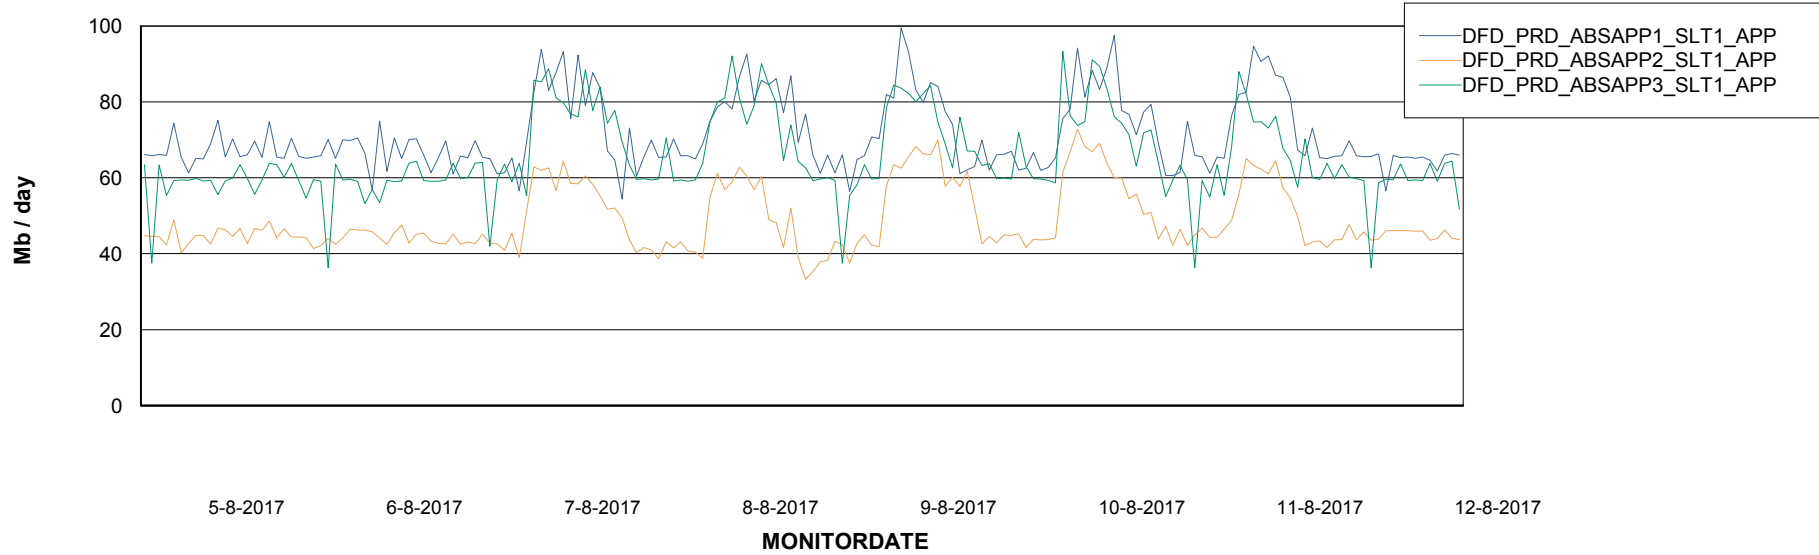

ABSSolute Application Server Services

Avg memory used per ABS Server Service