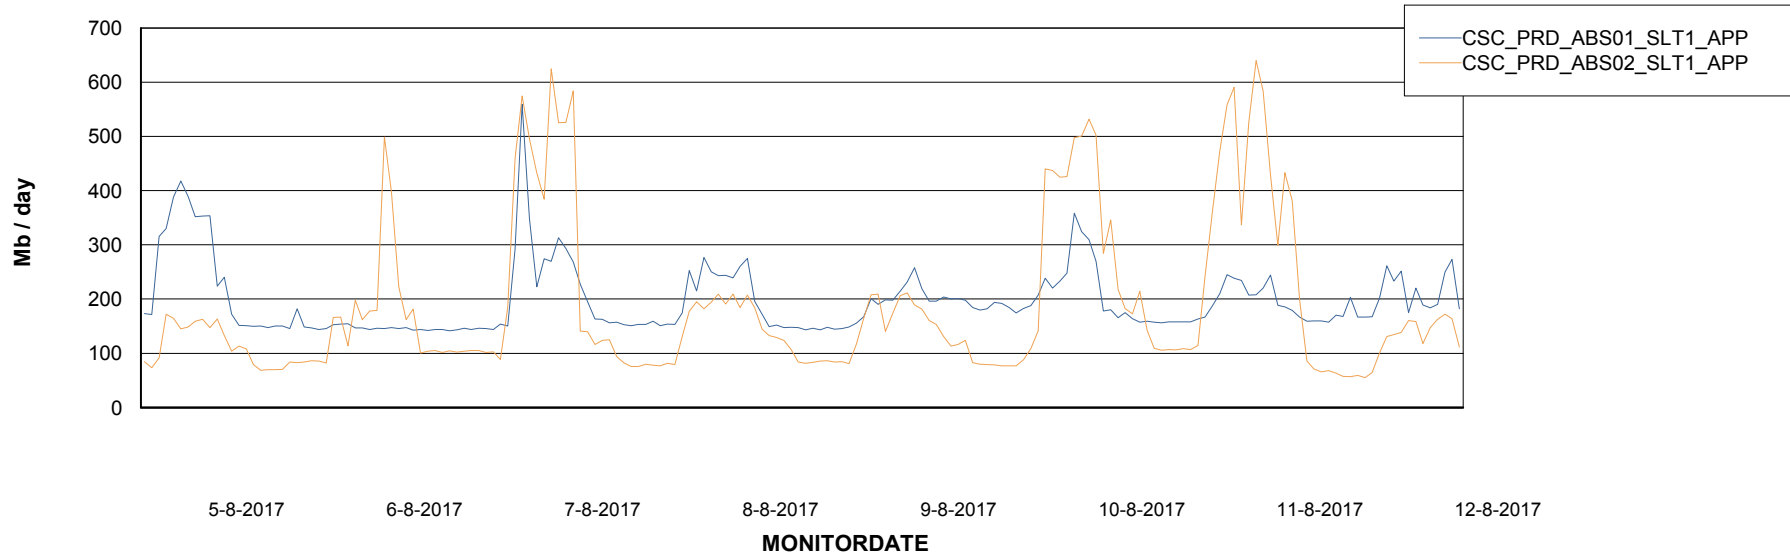

ABSSolute Application Server Services

Avg memory used per ABS Server Service