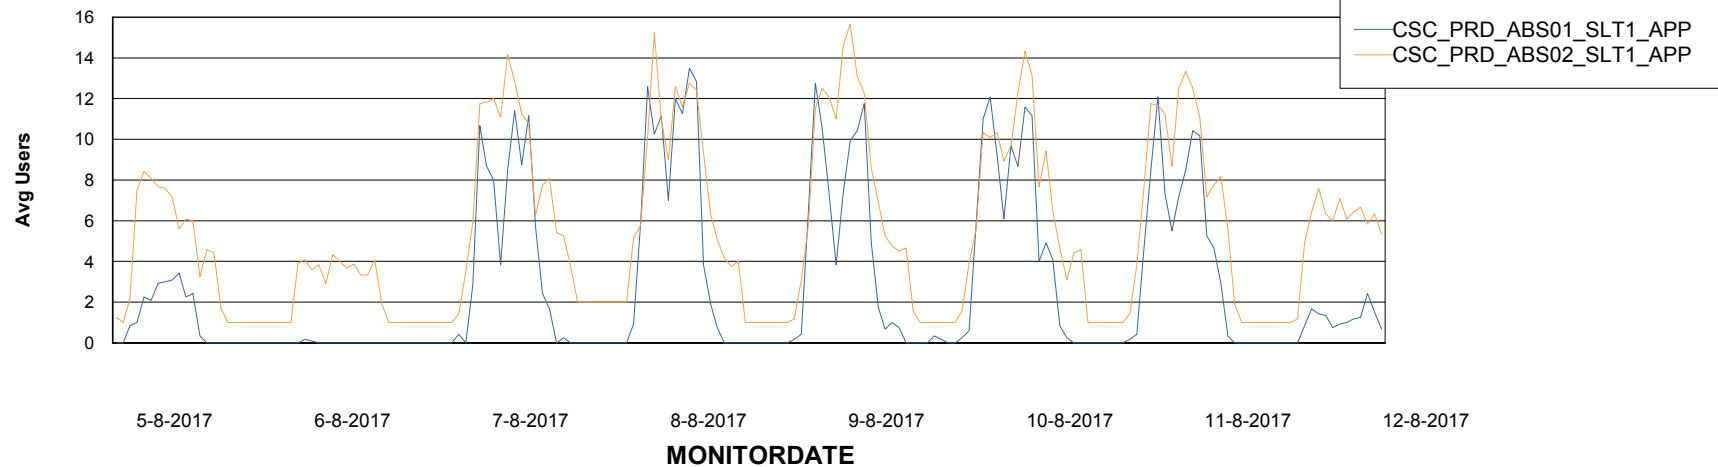

Avg users per day per ABS server