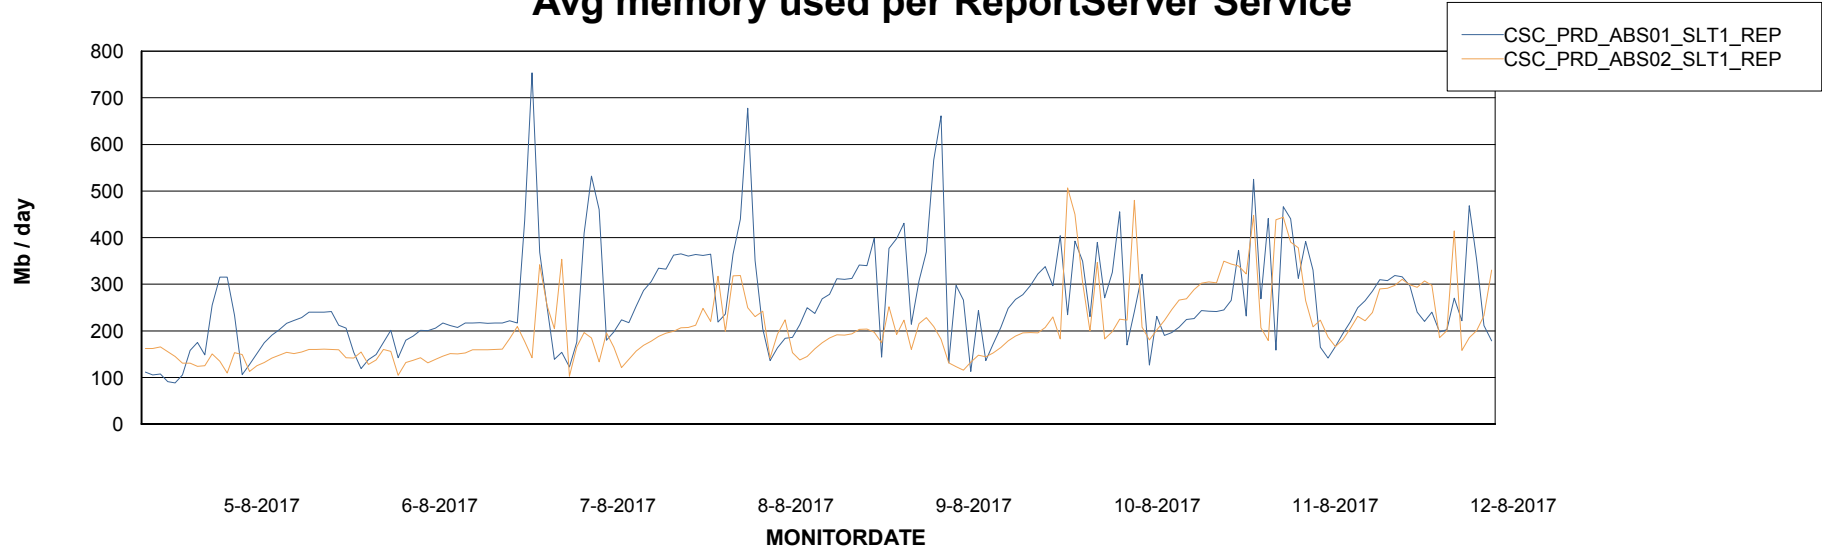

Avg memory used per ABS Server Service

Avg users per day per ABS server

Weekly SLA Customer Report

Customer CSC_Production
Database ID 50

ABSSolute Application ReportServer Services

Avg memory used per ReportServer Service