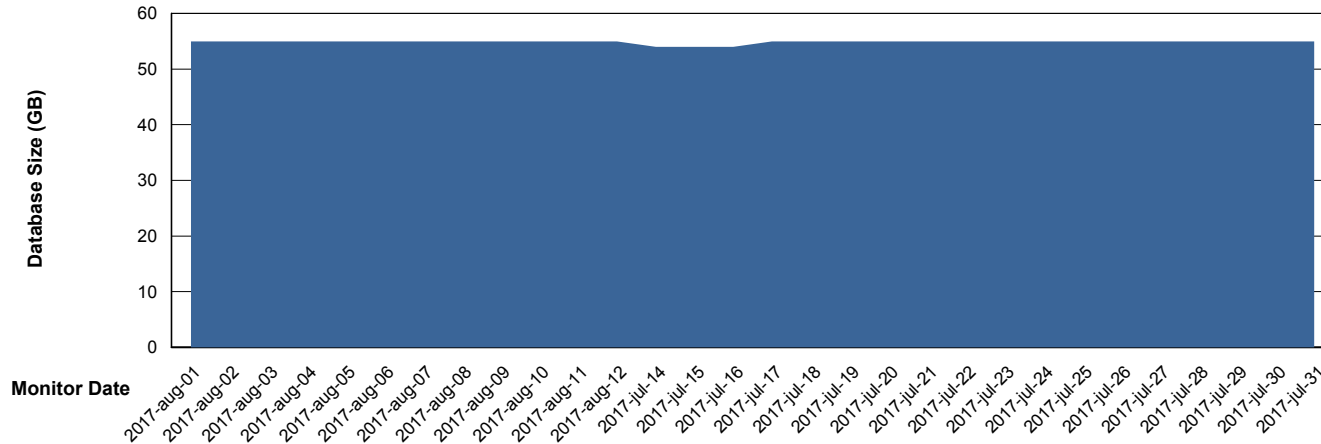

Database Performance CIWDB_Standby

DB Processes Max 150
DB Sessions Max 248

Weekly SLA Customer Report

Customer CIW Production
Database ID 45

DATABASE SIZE CIWDB_FutureLive

Database growth over last month

DATABASE SIZE CIWDB_FutureTest

Database growth over last month

Weekly SLA Customer Report

Customer CIW Production
Database ID 45

DATABASE SIZE CIWDB_Production

Database growth over last month

Weekly SLA Customer Report

Customer CIW Production
Database ID 45