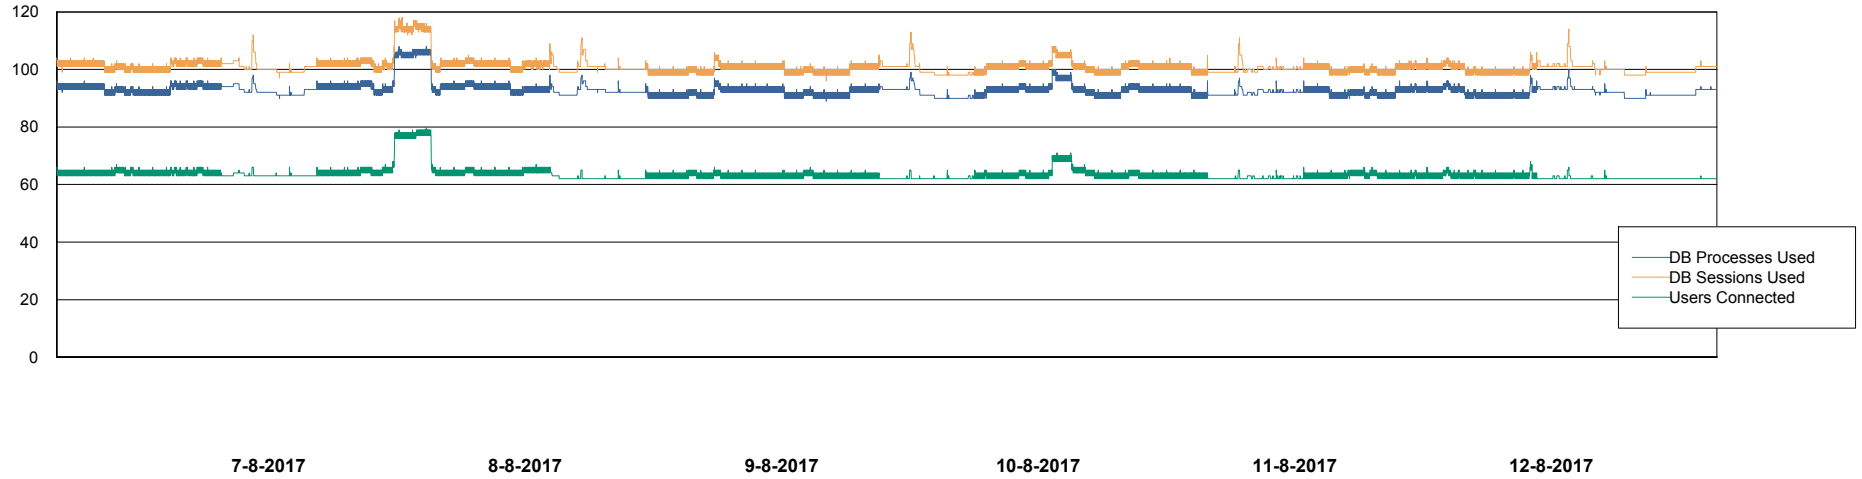

Database Performance CIWDB_Production

DB Processes Max 150
DB Sessions Max 248