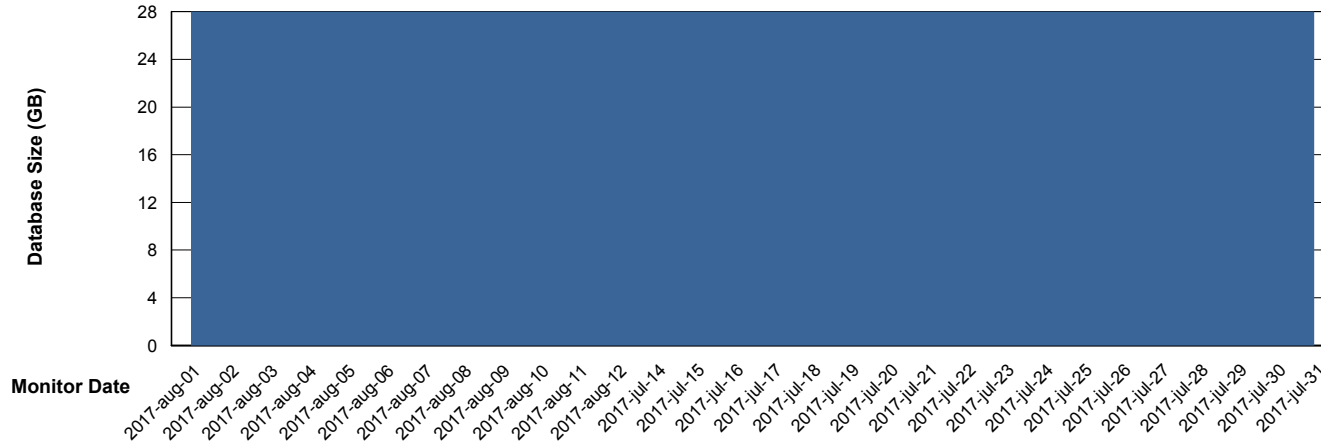

Database Performance CIWDB_Standby

DB Processes Max 150
DB Sessions Max 248

Weekly SLA Customer Report

Customer CIW Production
Database ID 45

DATABASE SIZE CIWDB_FutureLive

Database growth over last month

DATABASE SIZE CIWDB_FutureTest

Database growth over last month

Weekly SLA Customer Report

Customer CIW Production
Database ID 45

DATABASE SIZE CIWDB_Production

Database growth over last month

Weekly SLA Customer Report

Customer CIW Production
Database ID 45