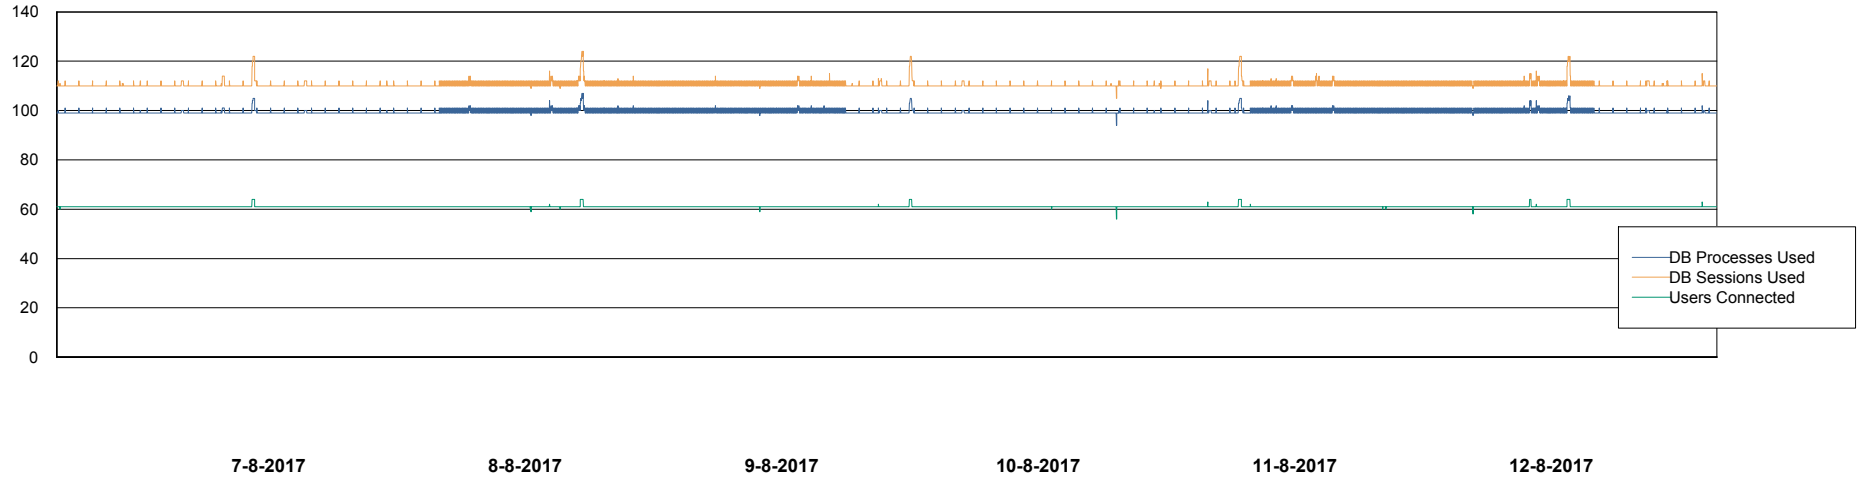

Database Performance CIWDB_FutureLive

DB Processes Max 300
DB Sessions Max 472