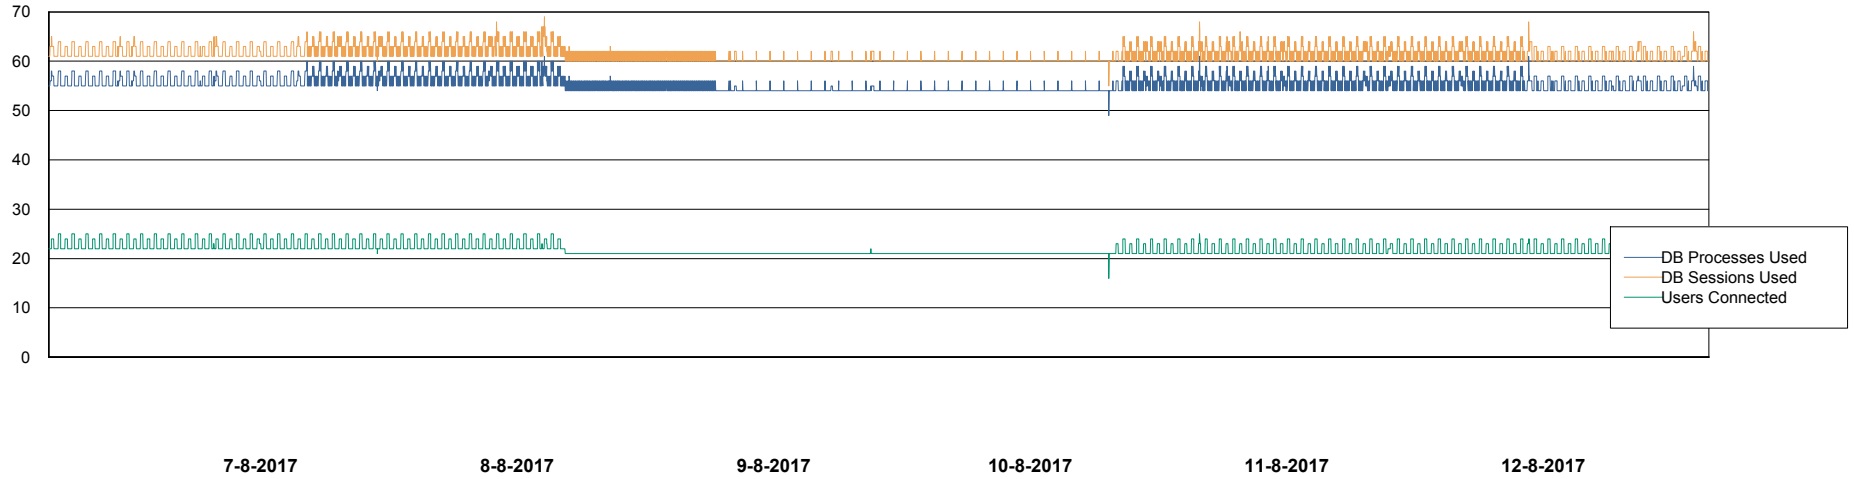

Database Performance CIWDB_FutureStandby

DB Processes Max 300
DB Sessions Max 472

Weekly SLA Customer Report

Customer CIW Production
Database ID 45

Database Performance CIWDB_FutureTest

DB Processes Max 300
DB Sessions Max 472