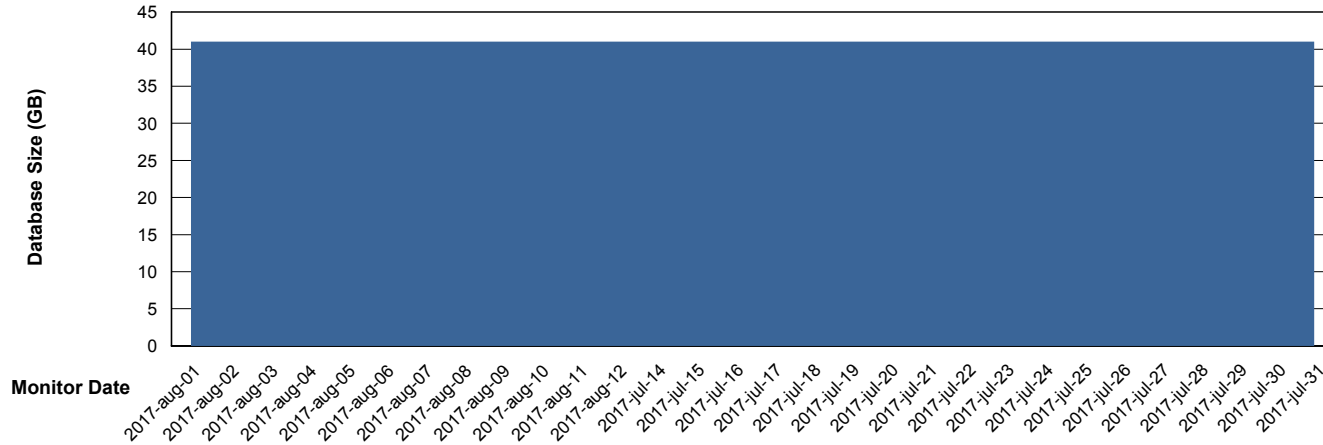

Database growth over last month

Weekly SLA Customer Report

Customer CIW Production
Database ID 45

DATABASE SIZE CIWDB_Production

Database growth over last month

Weekly SLA Customer Report

Customer CIW Production
Database ID 45

Database Tablespace		CIWDB_FutureLive		
Date	Tablespace Name	Filesize (Gb)	Usedsize (Gb)	Percentage free
12-8-2017	ABSDATA	28	24	14
	INDX	4	3	25
11-8-2017	ABSDATA	28	24	14
	INDX	4	3	25
10-8-2017	ABSDATA	28	24	14
	INDX	4	3	25
9-8-2017	ABSDATA	28	24	14
	INDX	4	3	25
8-8-2017	ABSDATA	28	24	14
	INDX	4	3	25
7-8-2017	ABSDATA	28	24	14
	INDX	4	3	25
6-8-2017	ABSDATA	28	24	14
	INDX	4	3	25