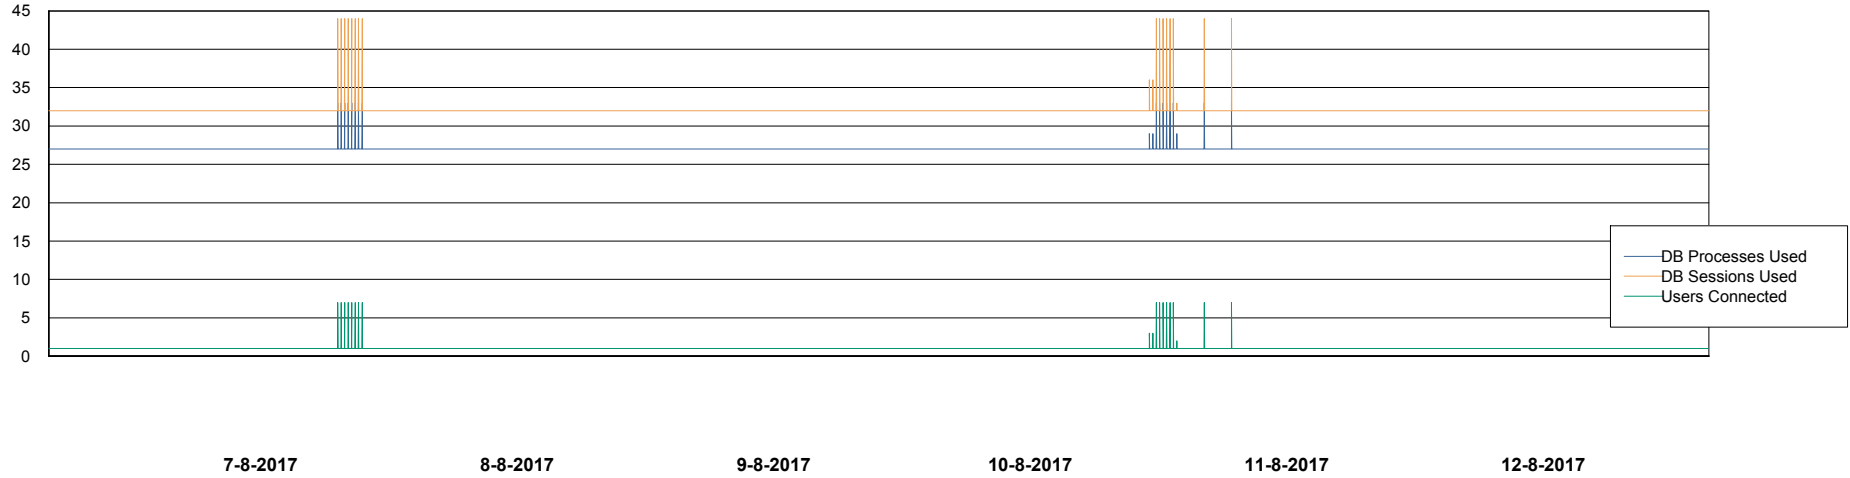

Database Performance CIWDB_FutureStandby

DB Processes Max 300
DB Sessions Max 472