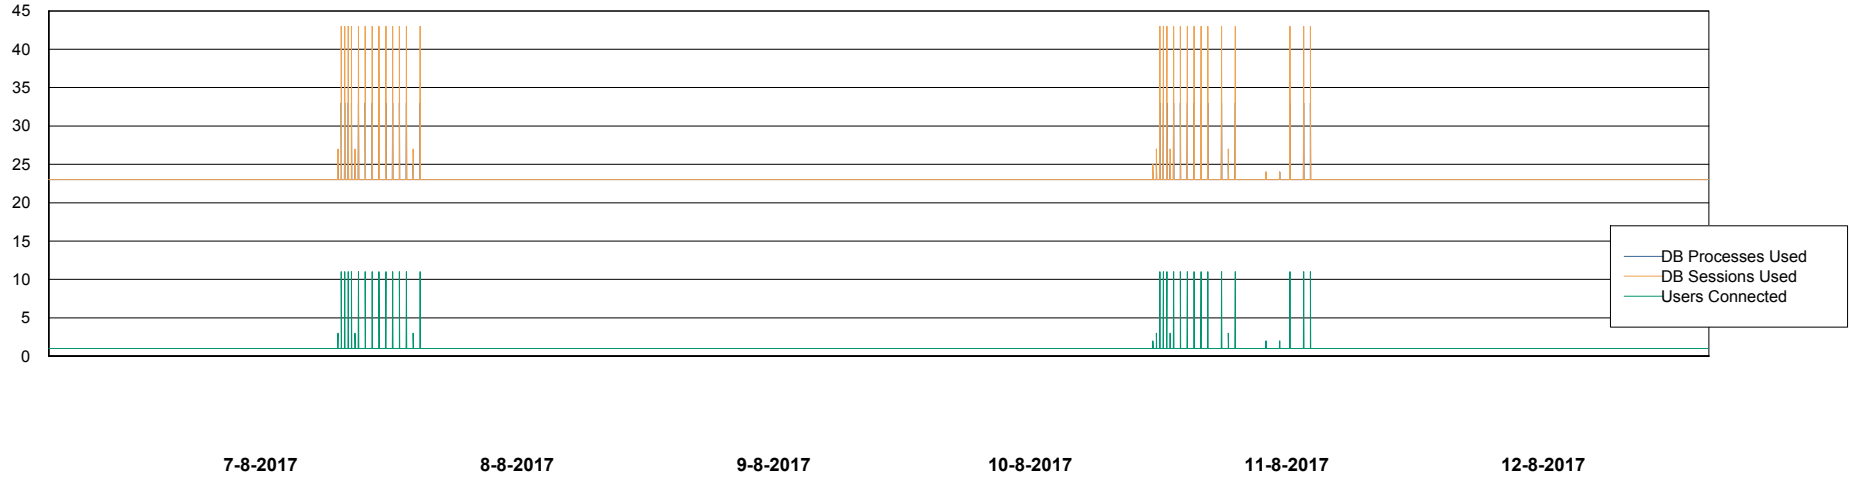

Weekly SLA Customer Report

Customer CIW Production
Database ID 45

Database Performance CIWDB_Production

DB Processes Max 150
DB Sessions Max 248

Weekly SLA Customer Report

Customer CIW Production
Database ID 45

Database Performance CIWDB_Standby

DB Processes Max 150
DB Sessions Max 248

Weekly SLA Customer Report

Customer CIW Production
Database ID 45

DATABASE SIZE CIWDB_FutureLive

Database growth over last month

DATABASE SIZE CIWDB_FutureTest