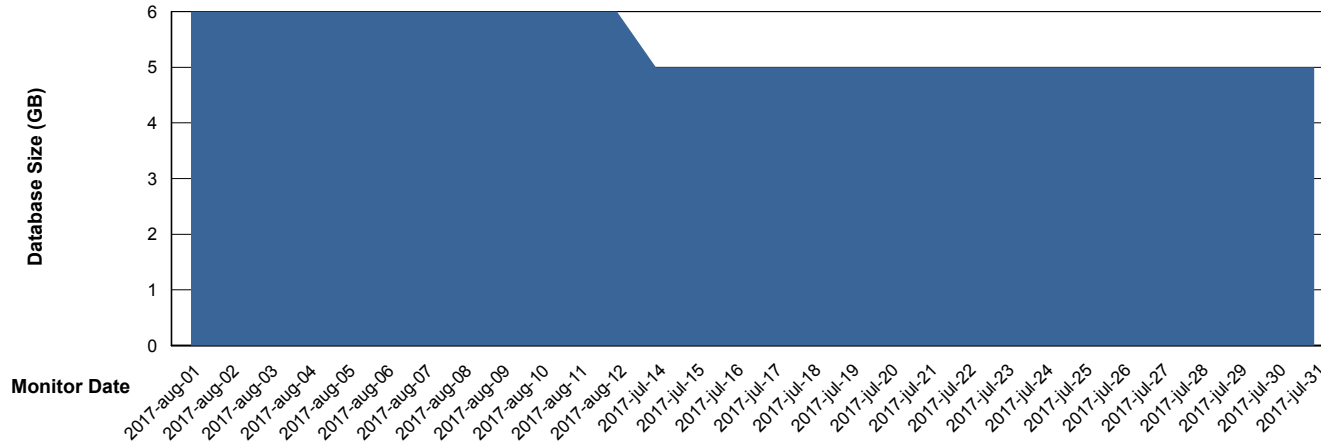

DATABASE SIZE BGGDB_BI

Database growth over last month