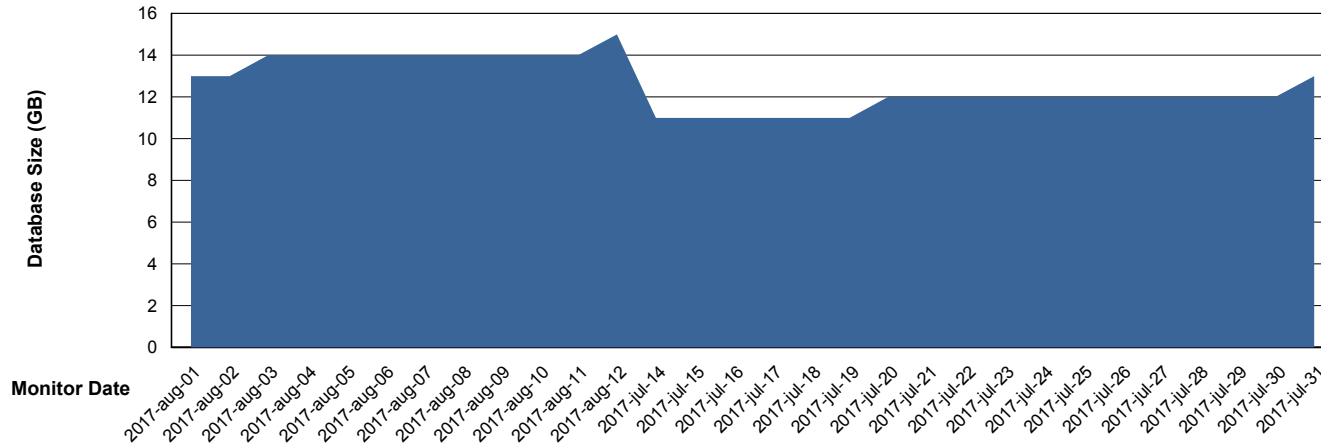

Customer BGG_Production
Database ID 58

DATABASE SIZE BGGDB_BI

Database growth over last month

DATABASE SIZE BGGDB_Production

Database growth over last month

Weekly SLA Customer Report

Customer BGG_Production
Database ID 58

Database Tablespace		BGGDB_BI		
Date	Tablespace Name	Filesize (Gb)	Usedsize (Gb)	Percentage free
12-8-2017	ABSDATA	4	2	50
	INDX	8	2	75
11-8-2017	ABSDATA	4	2	50
	INDX	8	2	75
10-8-2017	ABSDATA	4	2	50
	INDX	8	2	75
9-8-2017	ABSDATA	4	2	50
	INDX	8	2	75
8-8-2017	ABSDATA	4	2	50
	INDX	8	2	75
7-8-2017	ABSDATA	4	2	50
	INDX	8	2	75
6-8-2017	ABSDATA	4	2	50
	INDX	8	2	75