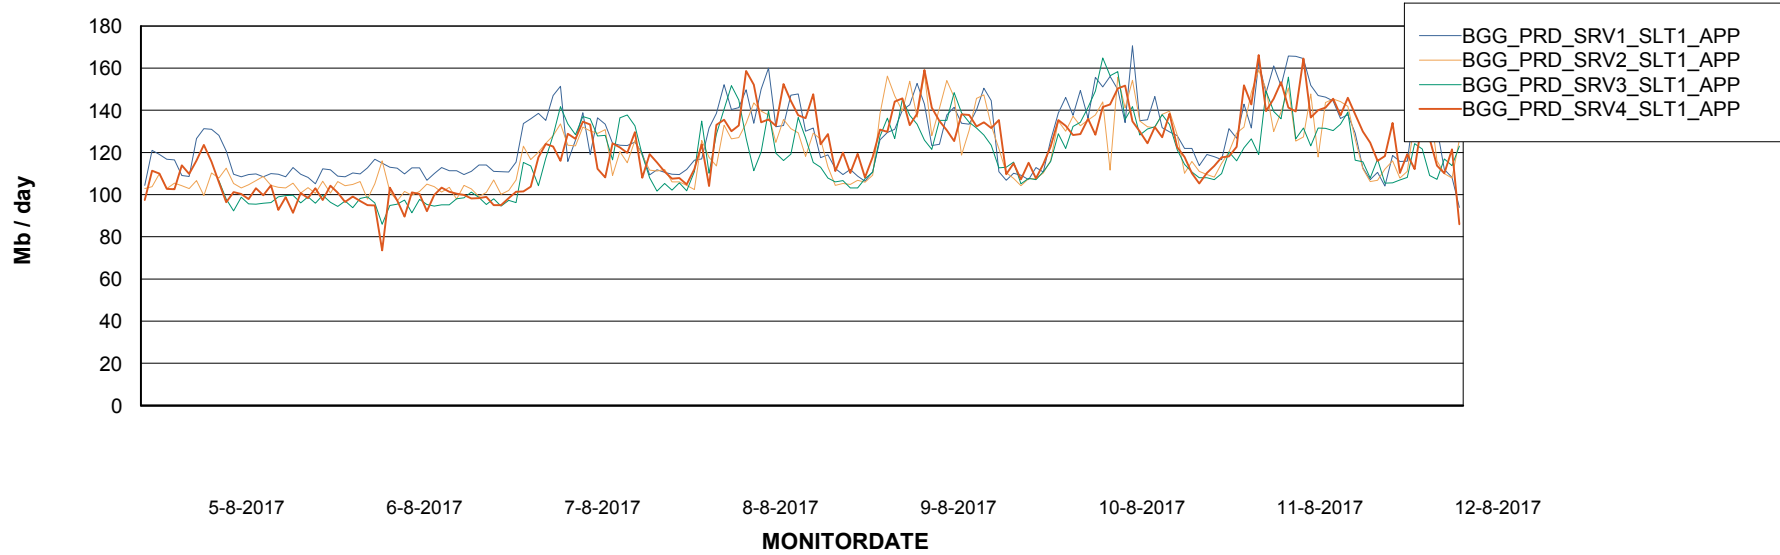

Standby Database Health BGG_Production

Recovery lag for last 7 days

Weekly SLA Customer Report

Customer BGG_Production
Database ID 58

ABSSolute Application Server Services

Avg memory used per ABS Server Service