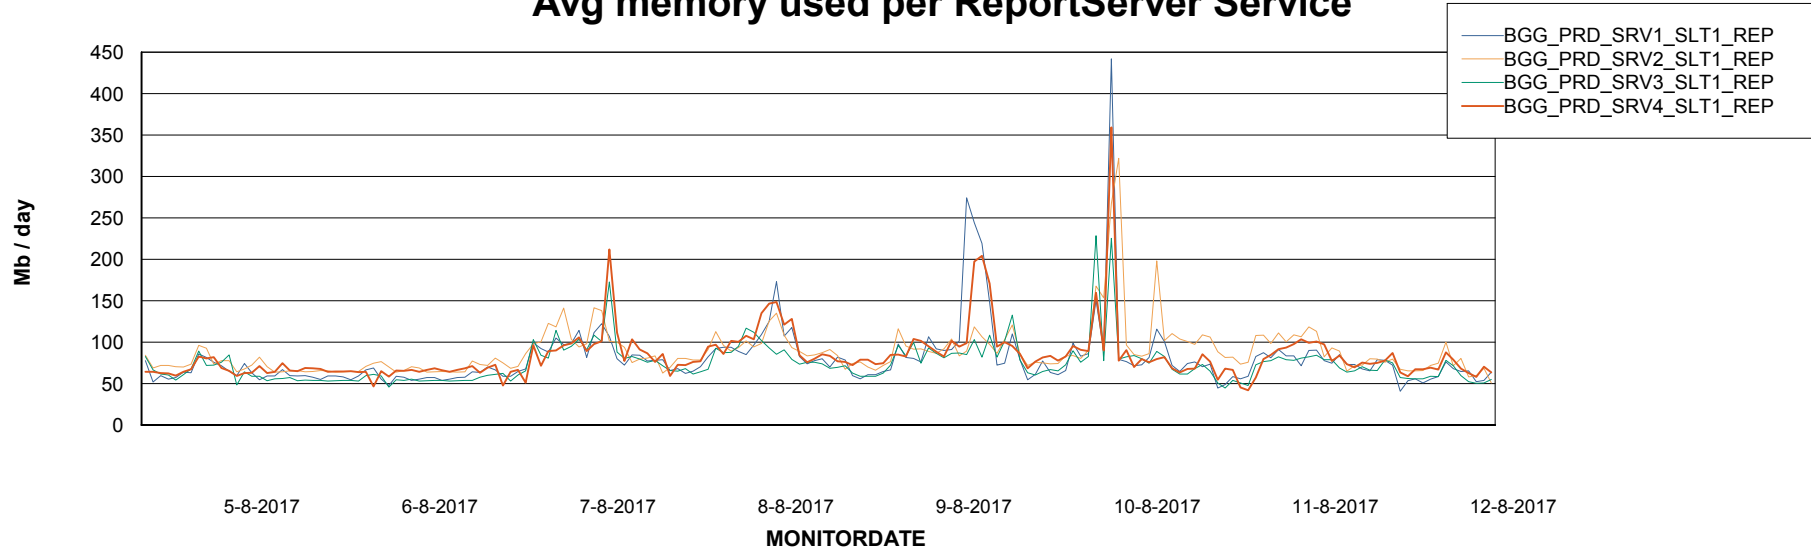

Avg users per day per ABS server

Weekly SLA Customer Report

Customer BGG_Production
Database ID 58

ABSolute Application ReportServer Services

Avg memory used per ReportServer Service

Weekly SLA Customer Report