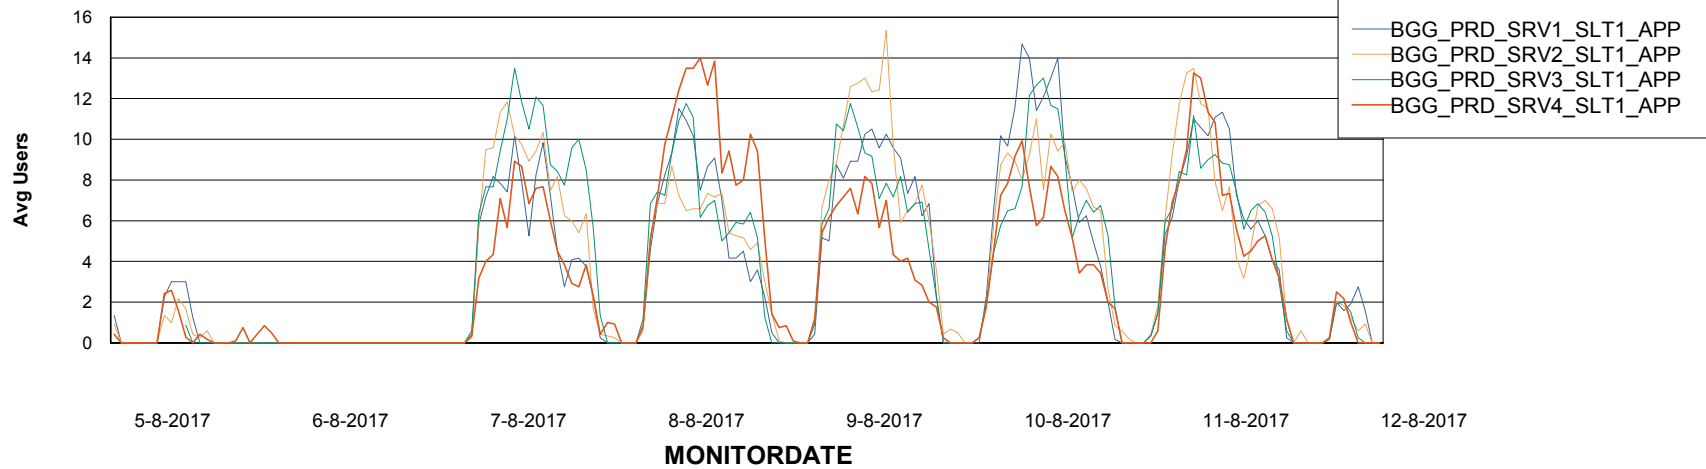

Avg users per day per ABS server