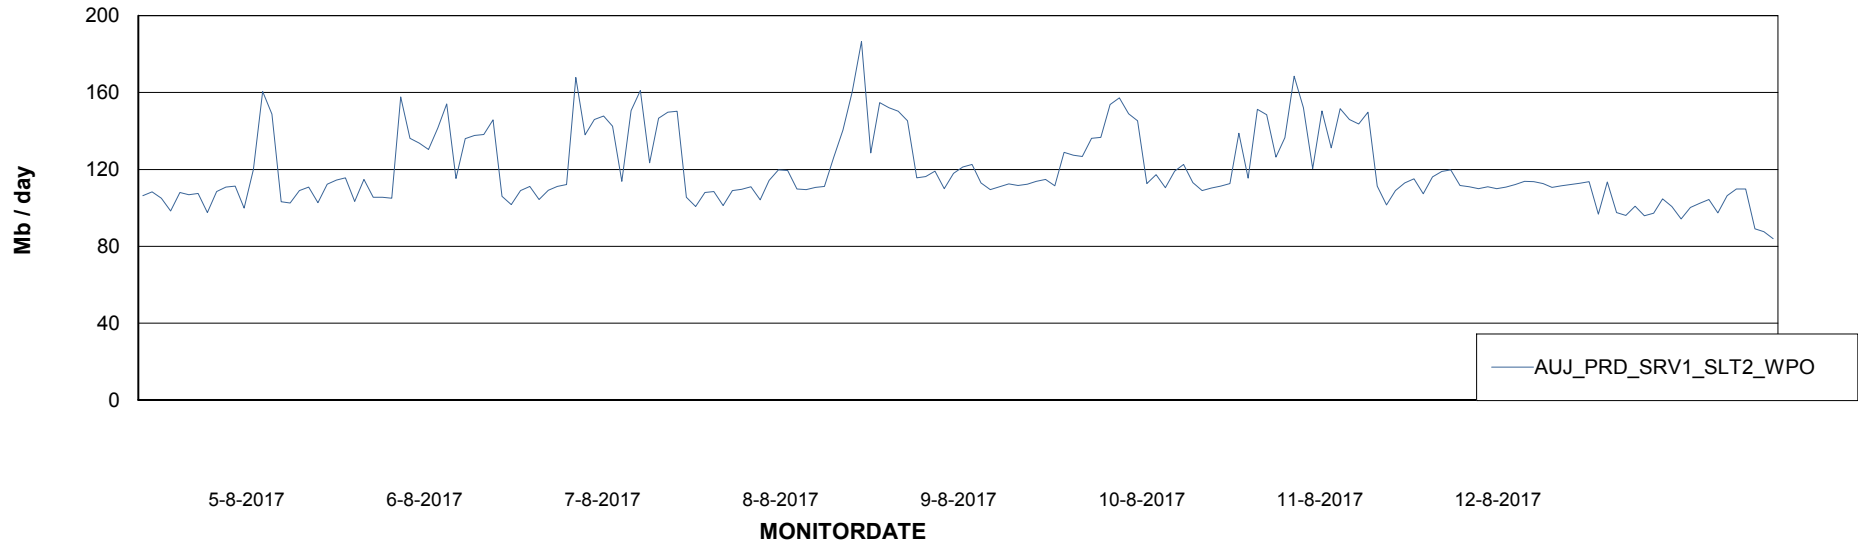

ABSSolute Web Component Services

Avg memory used per ABS Web component