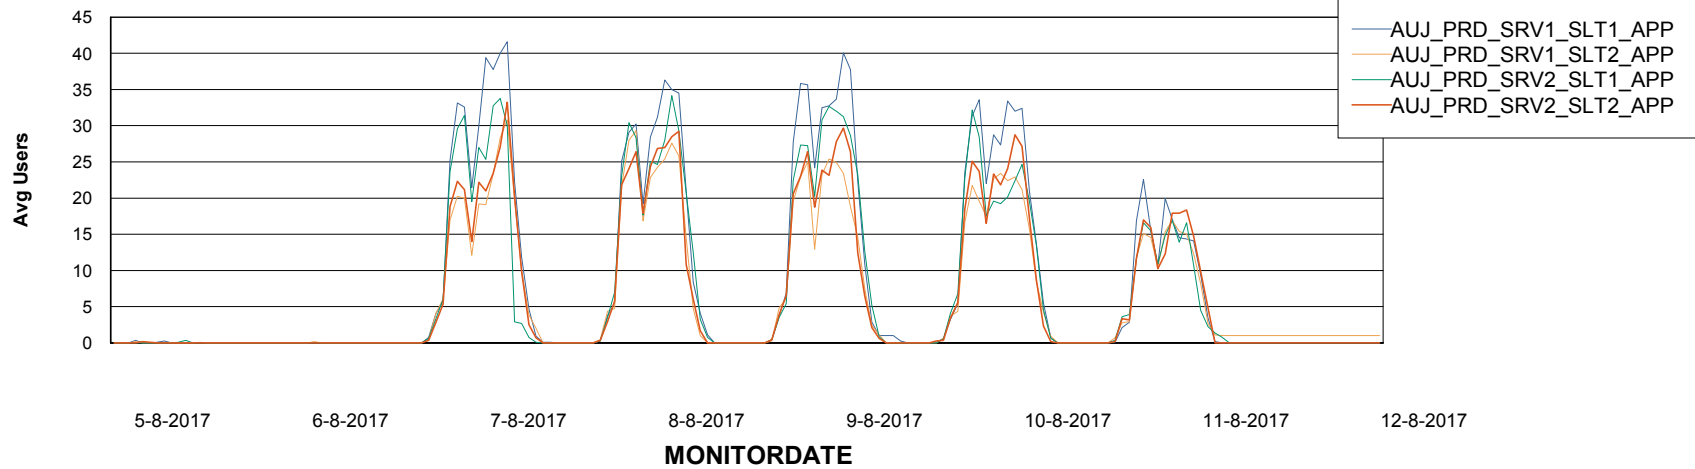

Avg users per day per ABS server