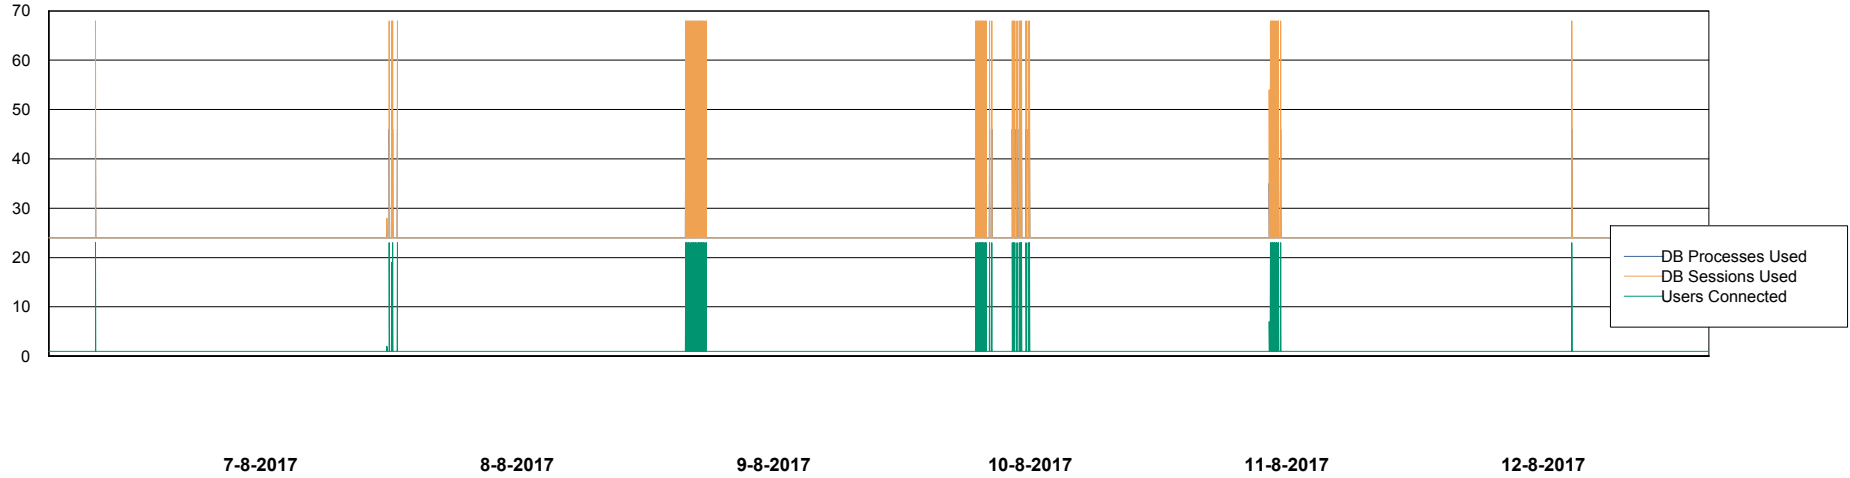

Database Performance AUJ_DB5_Standby

DB Processes Max 300
DB Sessions Max 480

Weekly SLA Customer Report

Customer AUJ_Production
Database ID 41

Database Performance AUJ_DB6_Standby2

DB Processes Max 300
DB Sessions Max 480