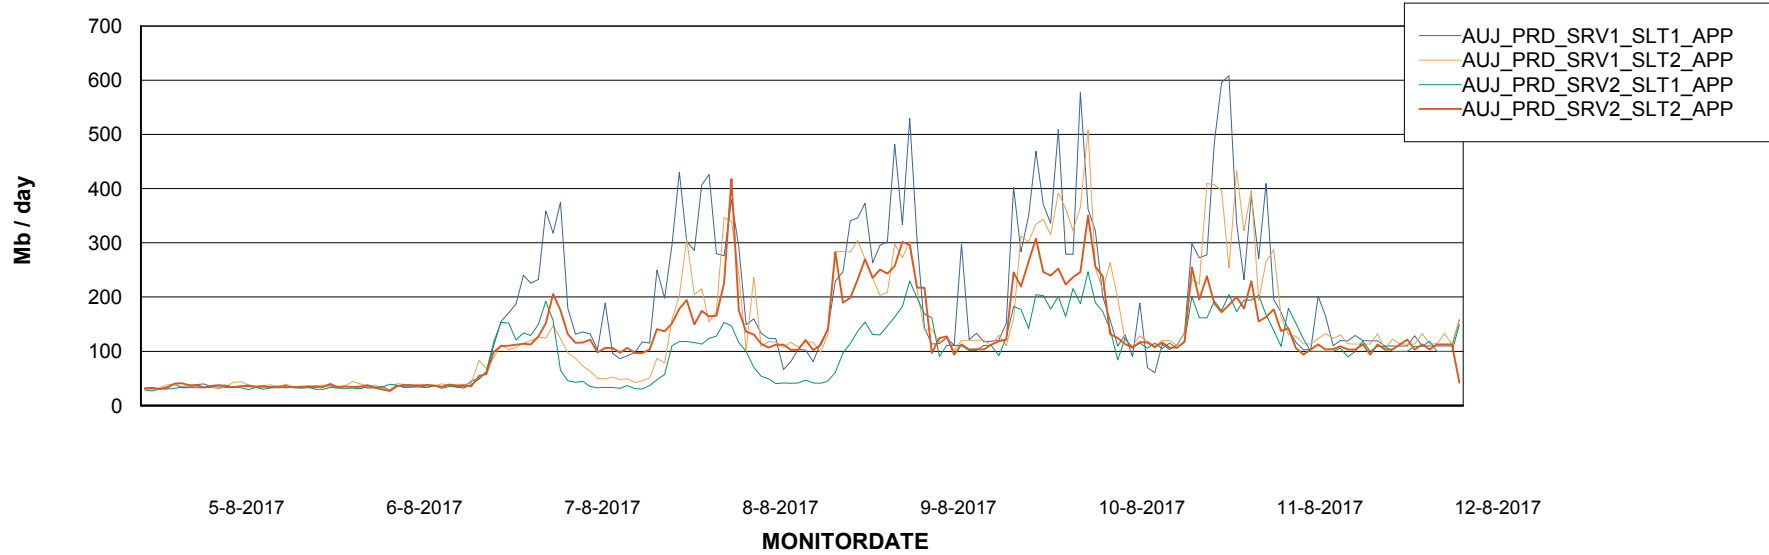

Standby Database Health AUJ_Production

Recovery lag for last 7 days

Weekly SLA Customer Report

Customer AUJ_Production
Database ID 41

ABSSolute Application Server Services

Avg memory used per ABS Server Service