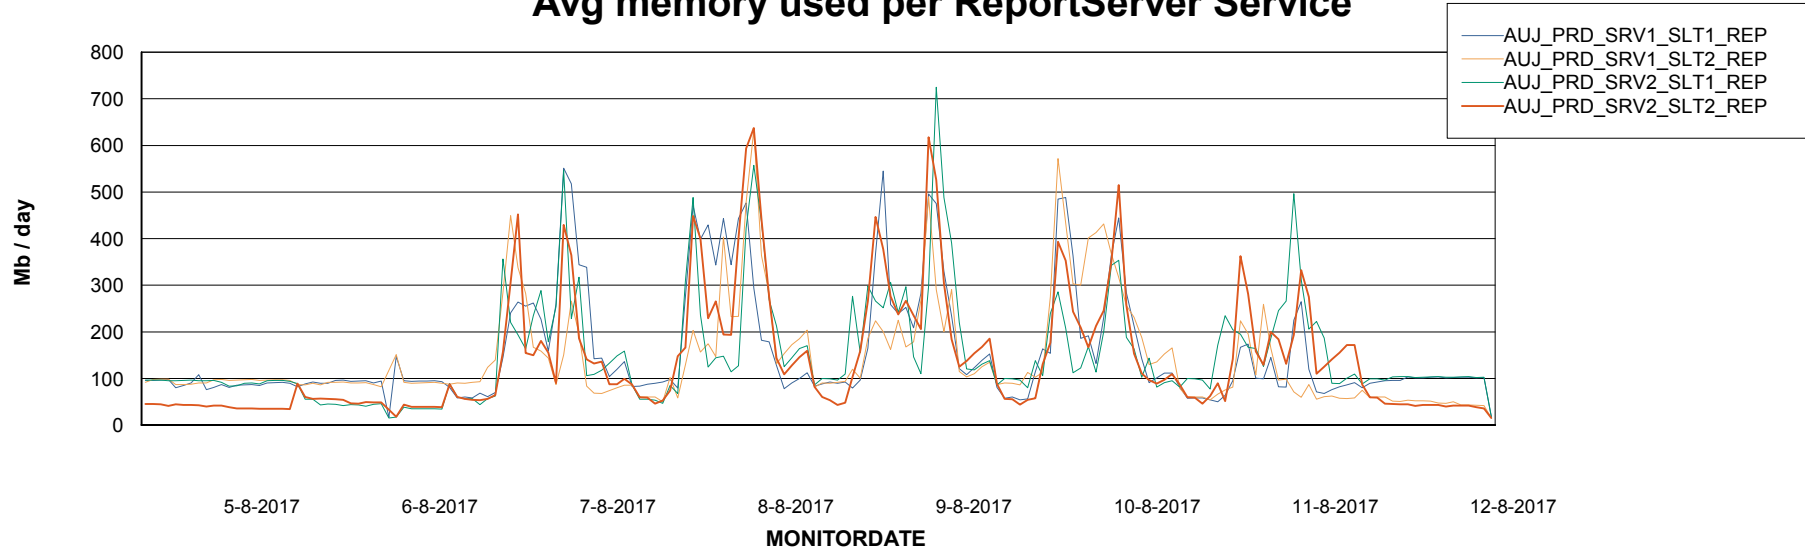

Avg users per day per ABS server

Weekly SLA Customer Report

Customer AUJ_Production
Database ID 41

ABSolute Application ReportServer Services

Avg memory used per ReportServer Service

Weekly SLA Customer Report