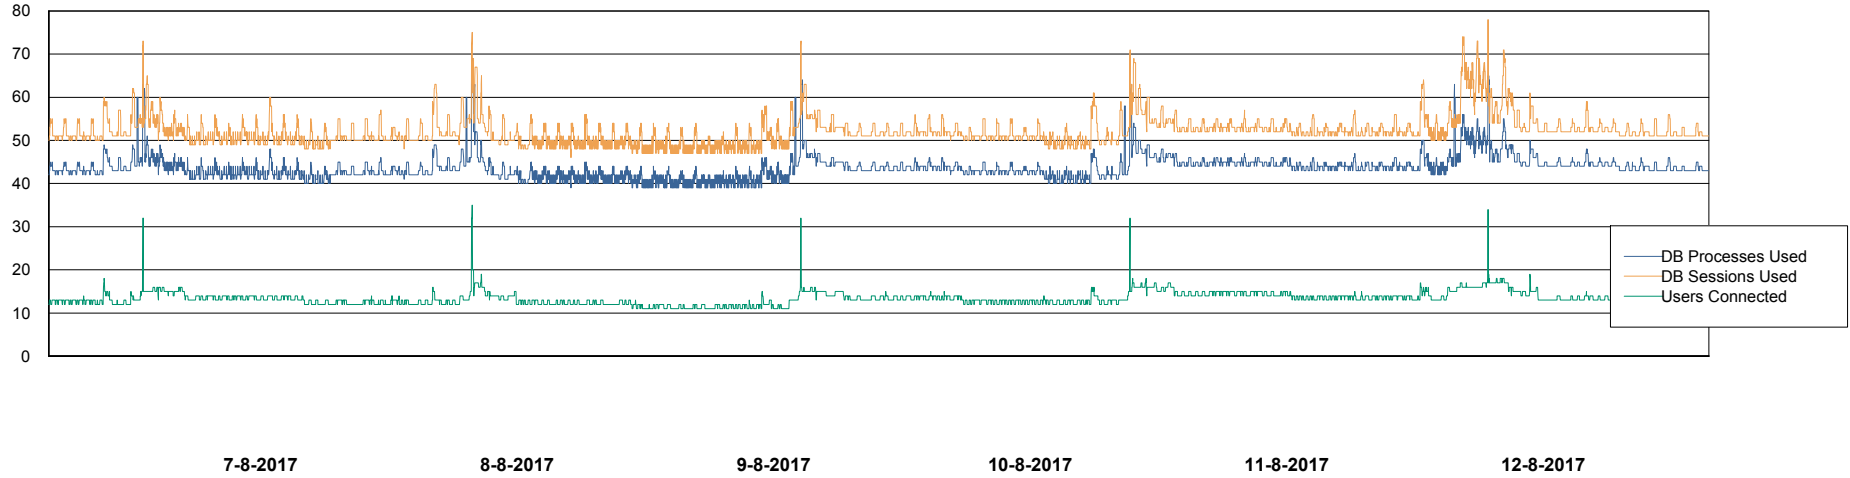

Database Performance AUJDB_BI

DB Processes Max 500
DB Sessions Max 772