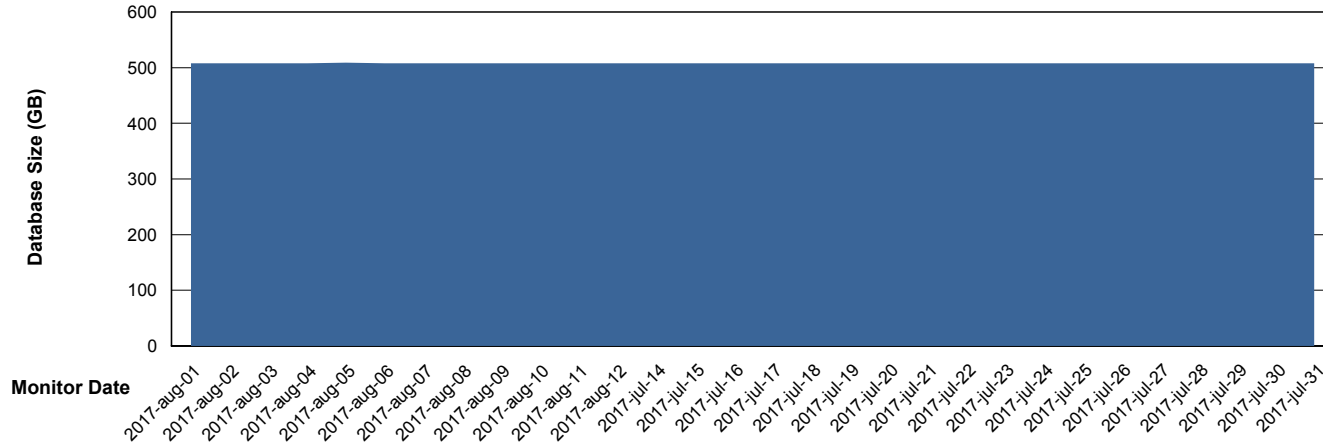

DATABASE SIZE AUJDB_BI_TS1

Database growth over last month