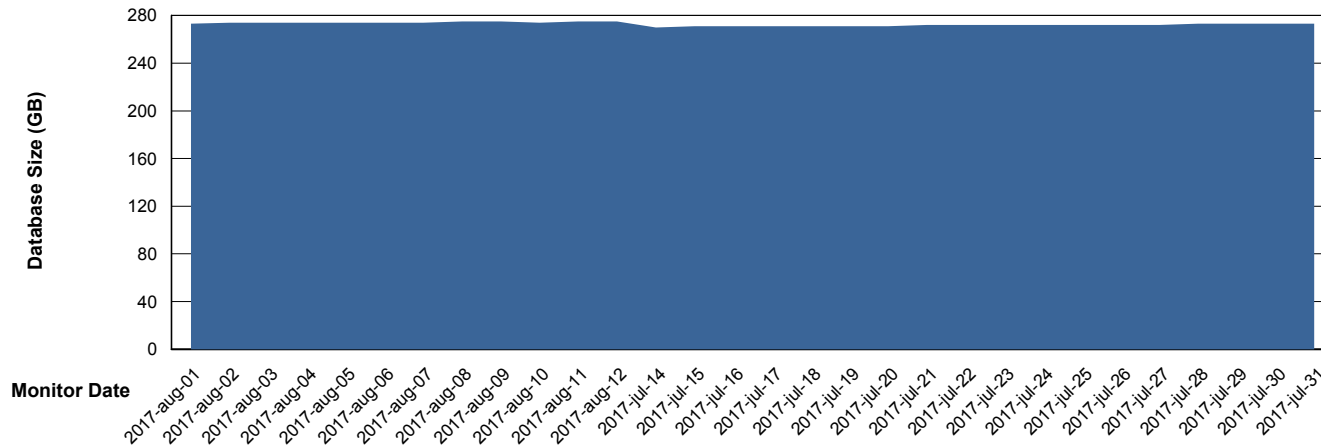

DB Processes Max 150
DB Sessions Max 248

Weekly SLA Customer Report

Customer AUJ_Production
Database ID 41

DATABASE SIZE AUJ_DB4_Primary

Database growth over last month

DATABASE SIZE AUJDB_BI

Database growth over last month