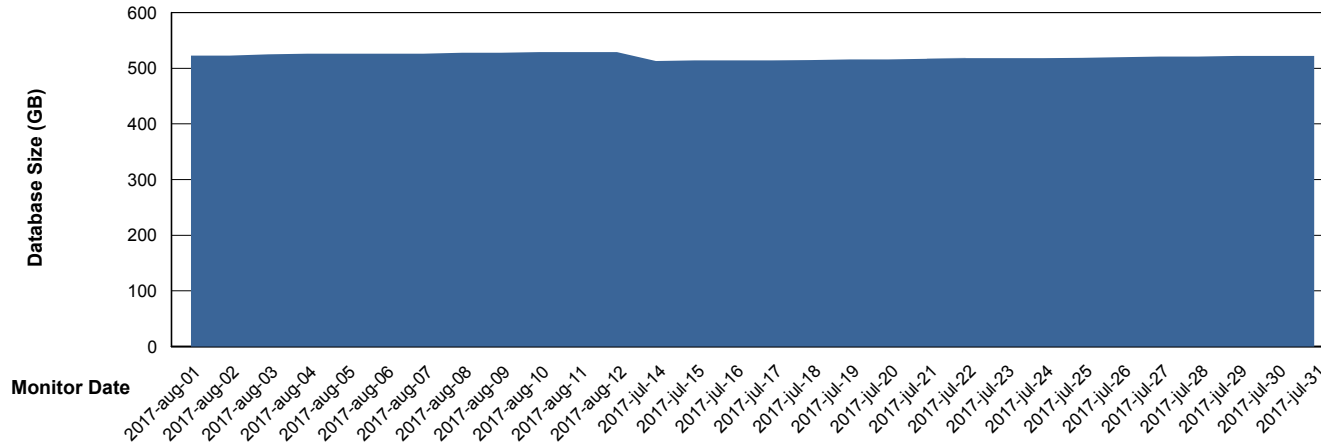

DB Processes Max 150
DB Sessions Max 248

Weekly SLA Customer Report

Customer AUJ_Production
Database ID 41

DATABASE SIZE AUJ_DB4_Primary

Database growth over last month

DATABASE SIZE AUJDB_BI

Database growth over last month